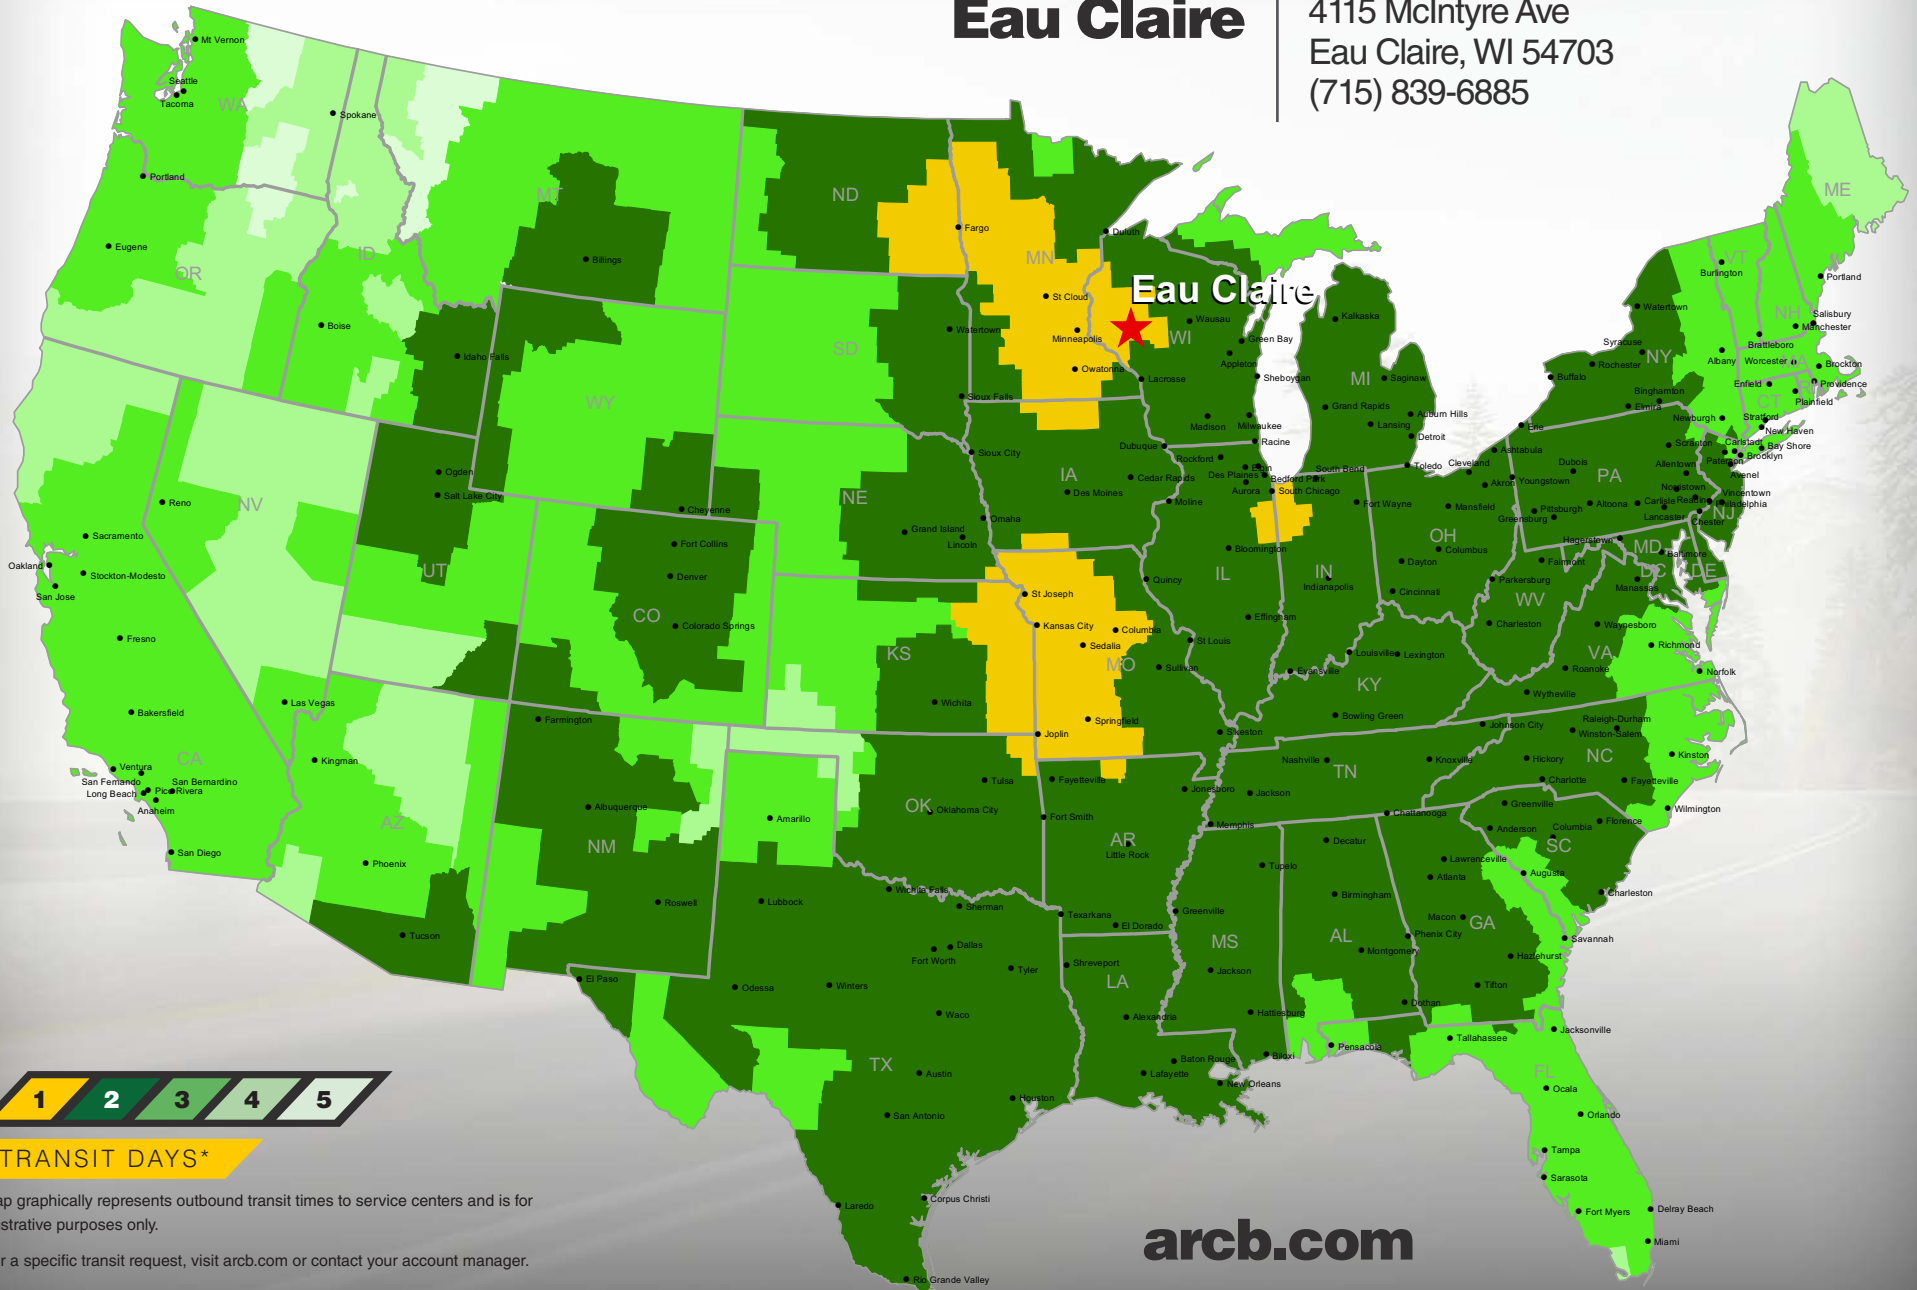

Eau Claire

4115 McIntyre Ave
Eau Claire, WI 54703
(715) 839-6885

TRANSIT DAYS*

*Map graphically represents outbound transit times to service centers and is for illustrative purposes only.

For a specific transit request, visit arcb.com or contact your account manager.