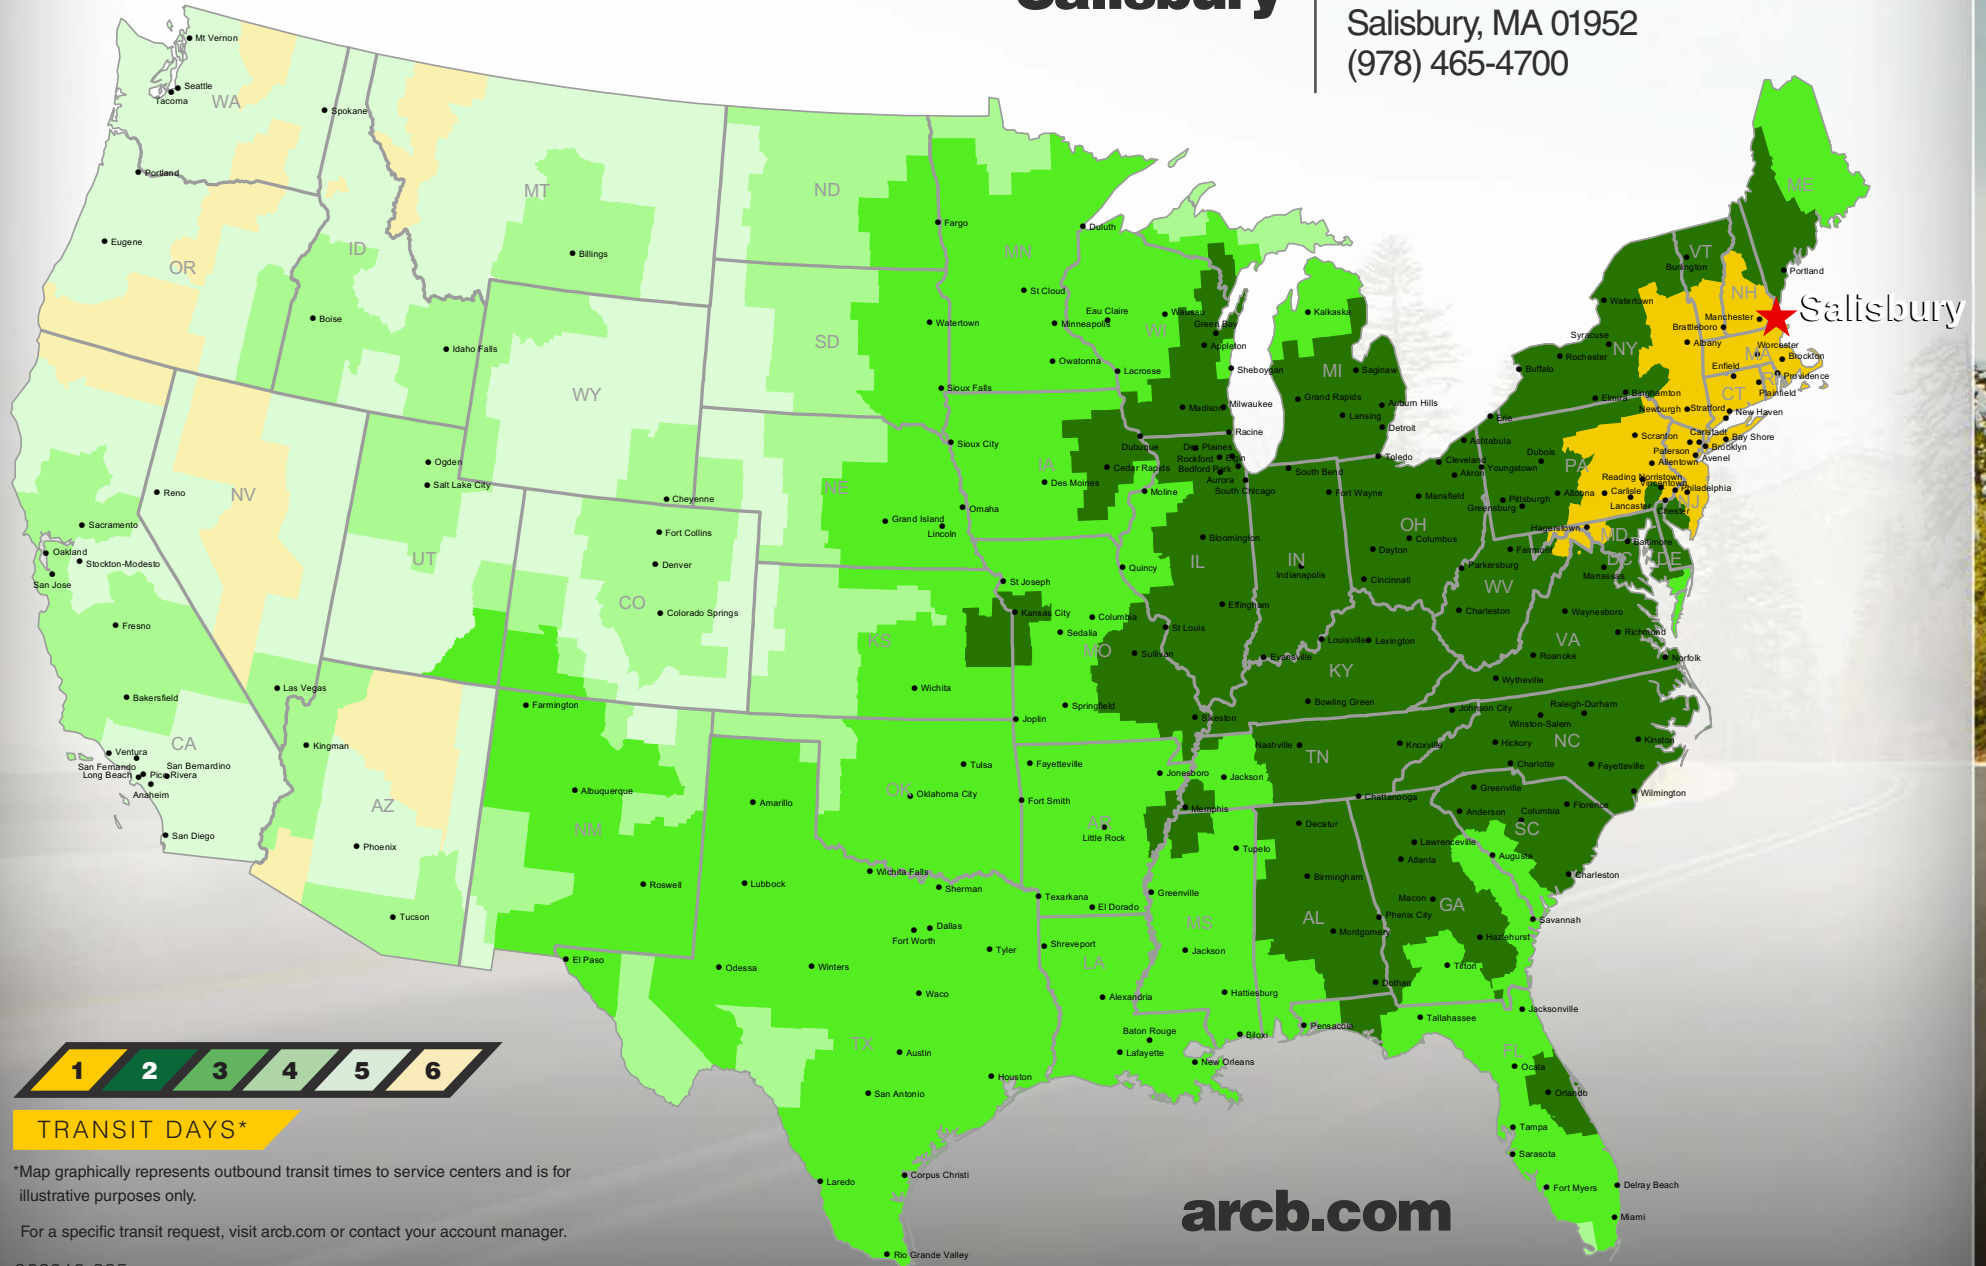

Salisbury

74 Main St
Salisbury, MA 01952
(978) 465-4700

TRANSIT DAYS*

*Map graphically represents outbound transit times to service centers and is for illustrative purposes only.
For a specific transit request, visit arcb.com or contact your account manager.