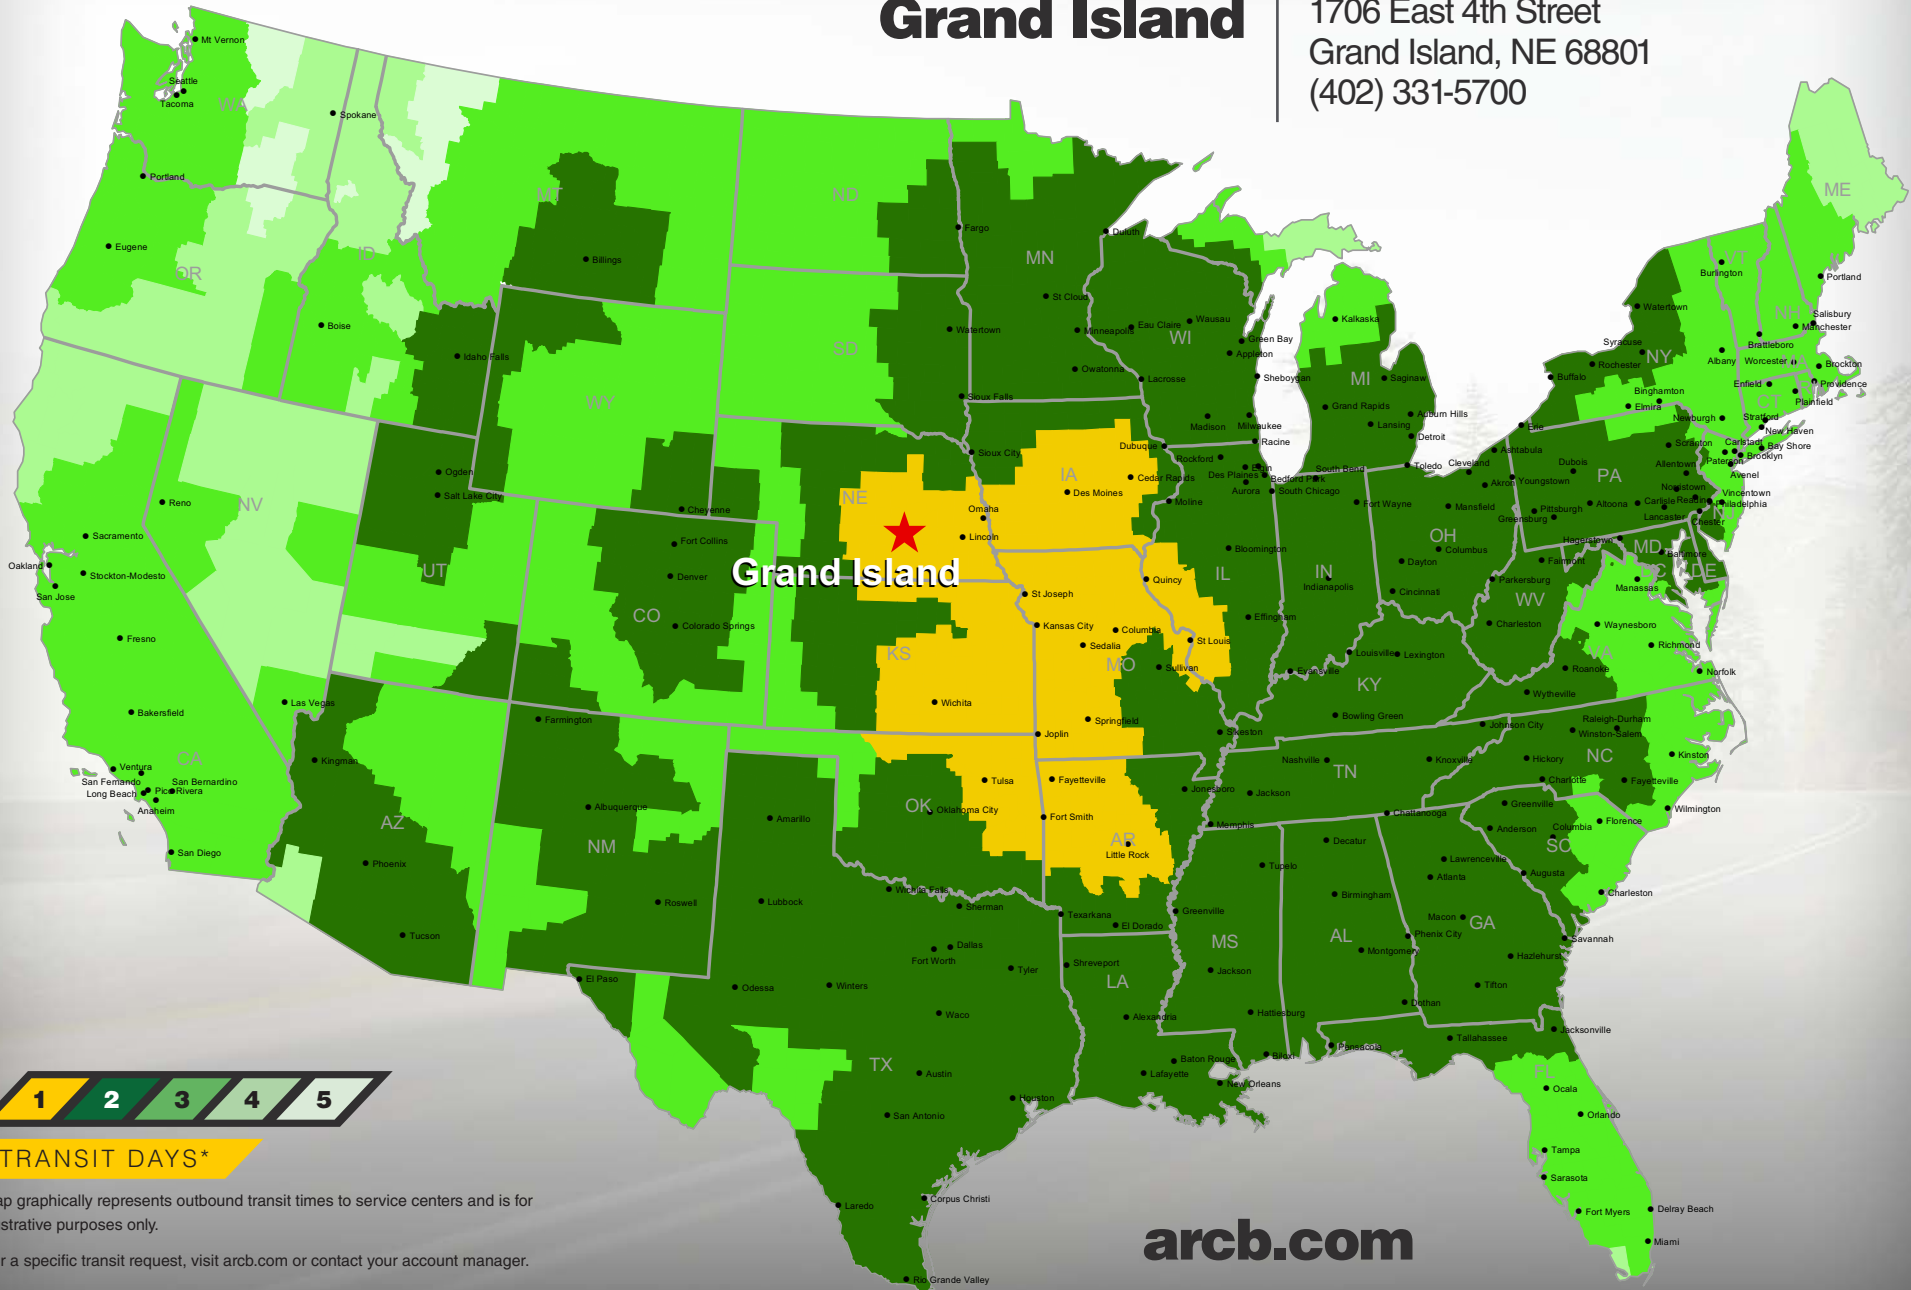

Grand Island

1706 East 4th Street
Grand Island, NE 68801
(402) 331-5700

Grand Island

TRANSIT DAYS*

*Map graphically represents outbound transit times to service centers and is for illustrative purposes only.

For a specific transit request, visit arcb.com or contact your account manager.

022018-336

arcb.com