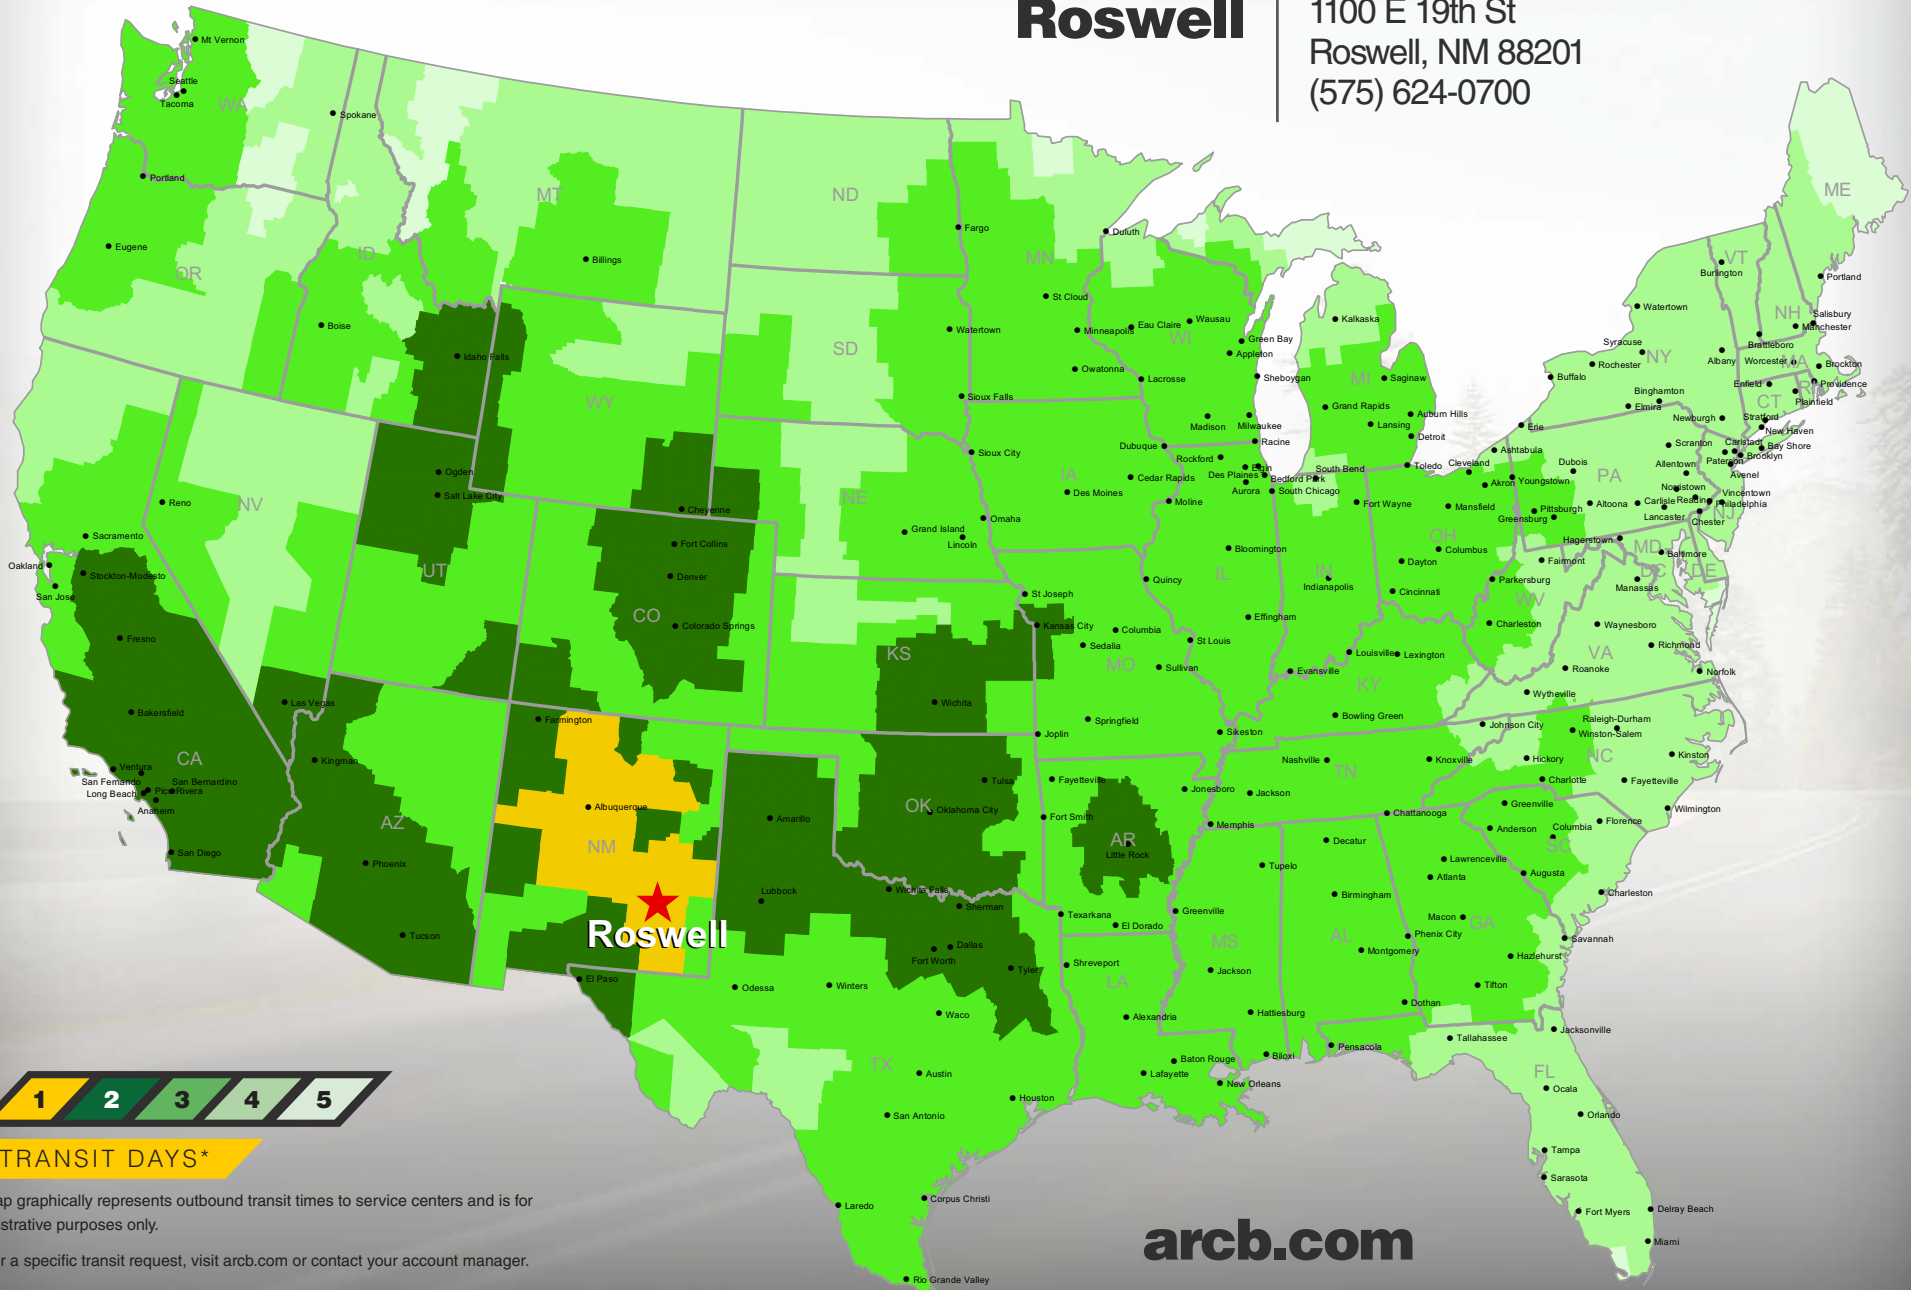

Roswell

1100 E 19th St
Roswell, NM 88201
(575) 624-0700

TRANSIT DAYS*

*Map graphically represents outbound transit times to service centers and is for illustrative purposes only.

For a specific transit request, visit arcb.com or contact your account manager.