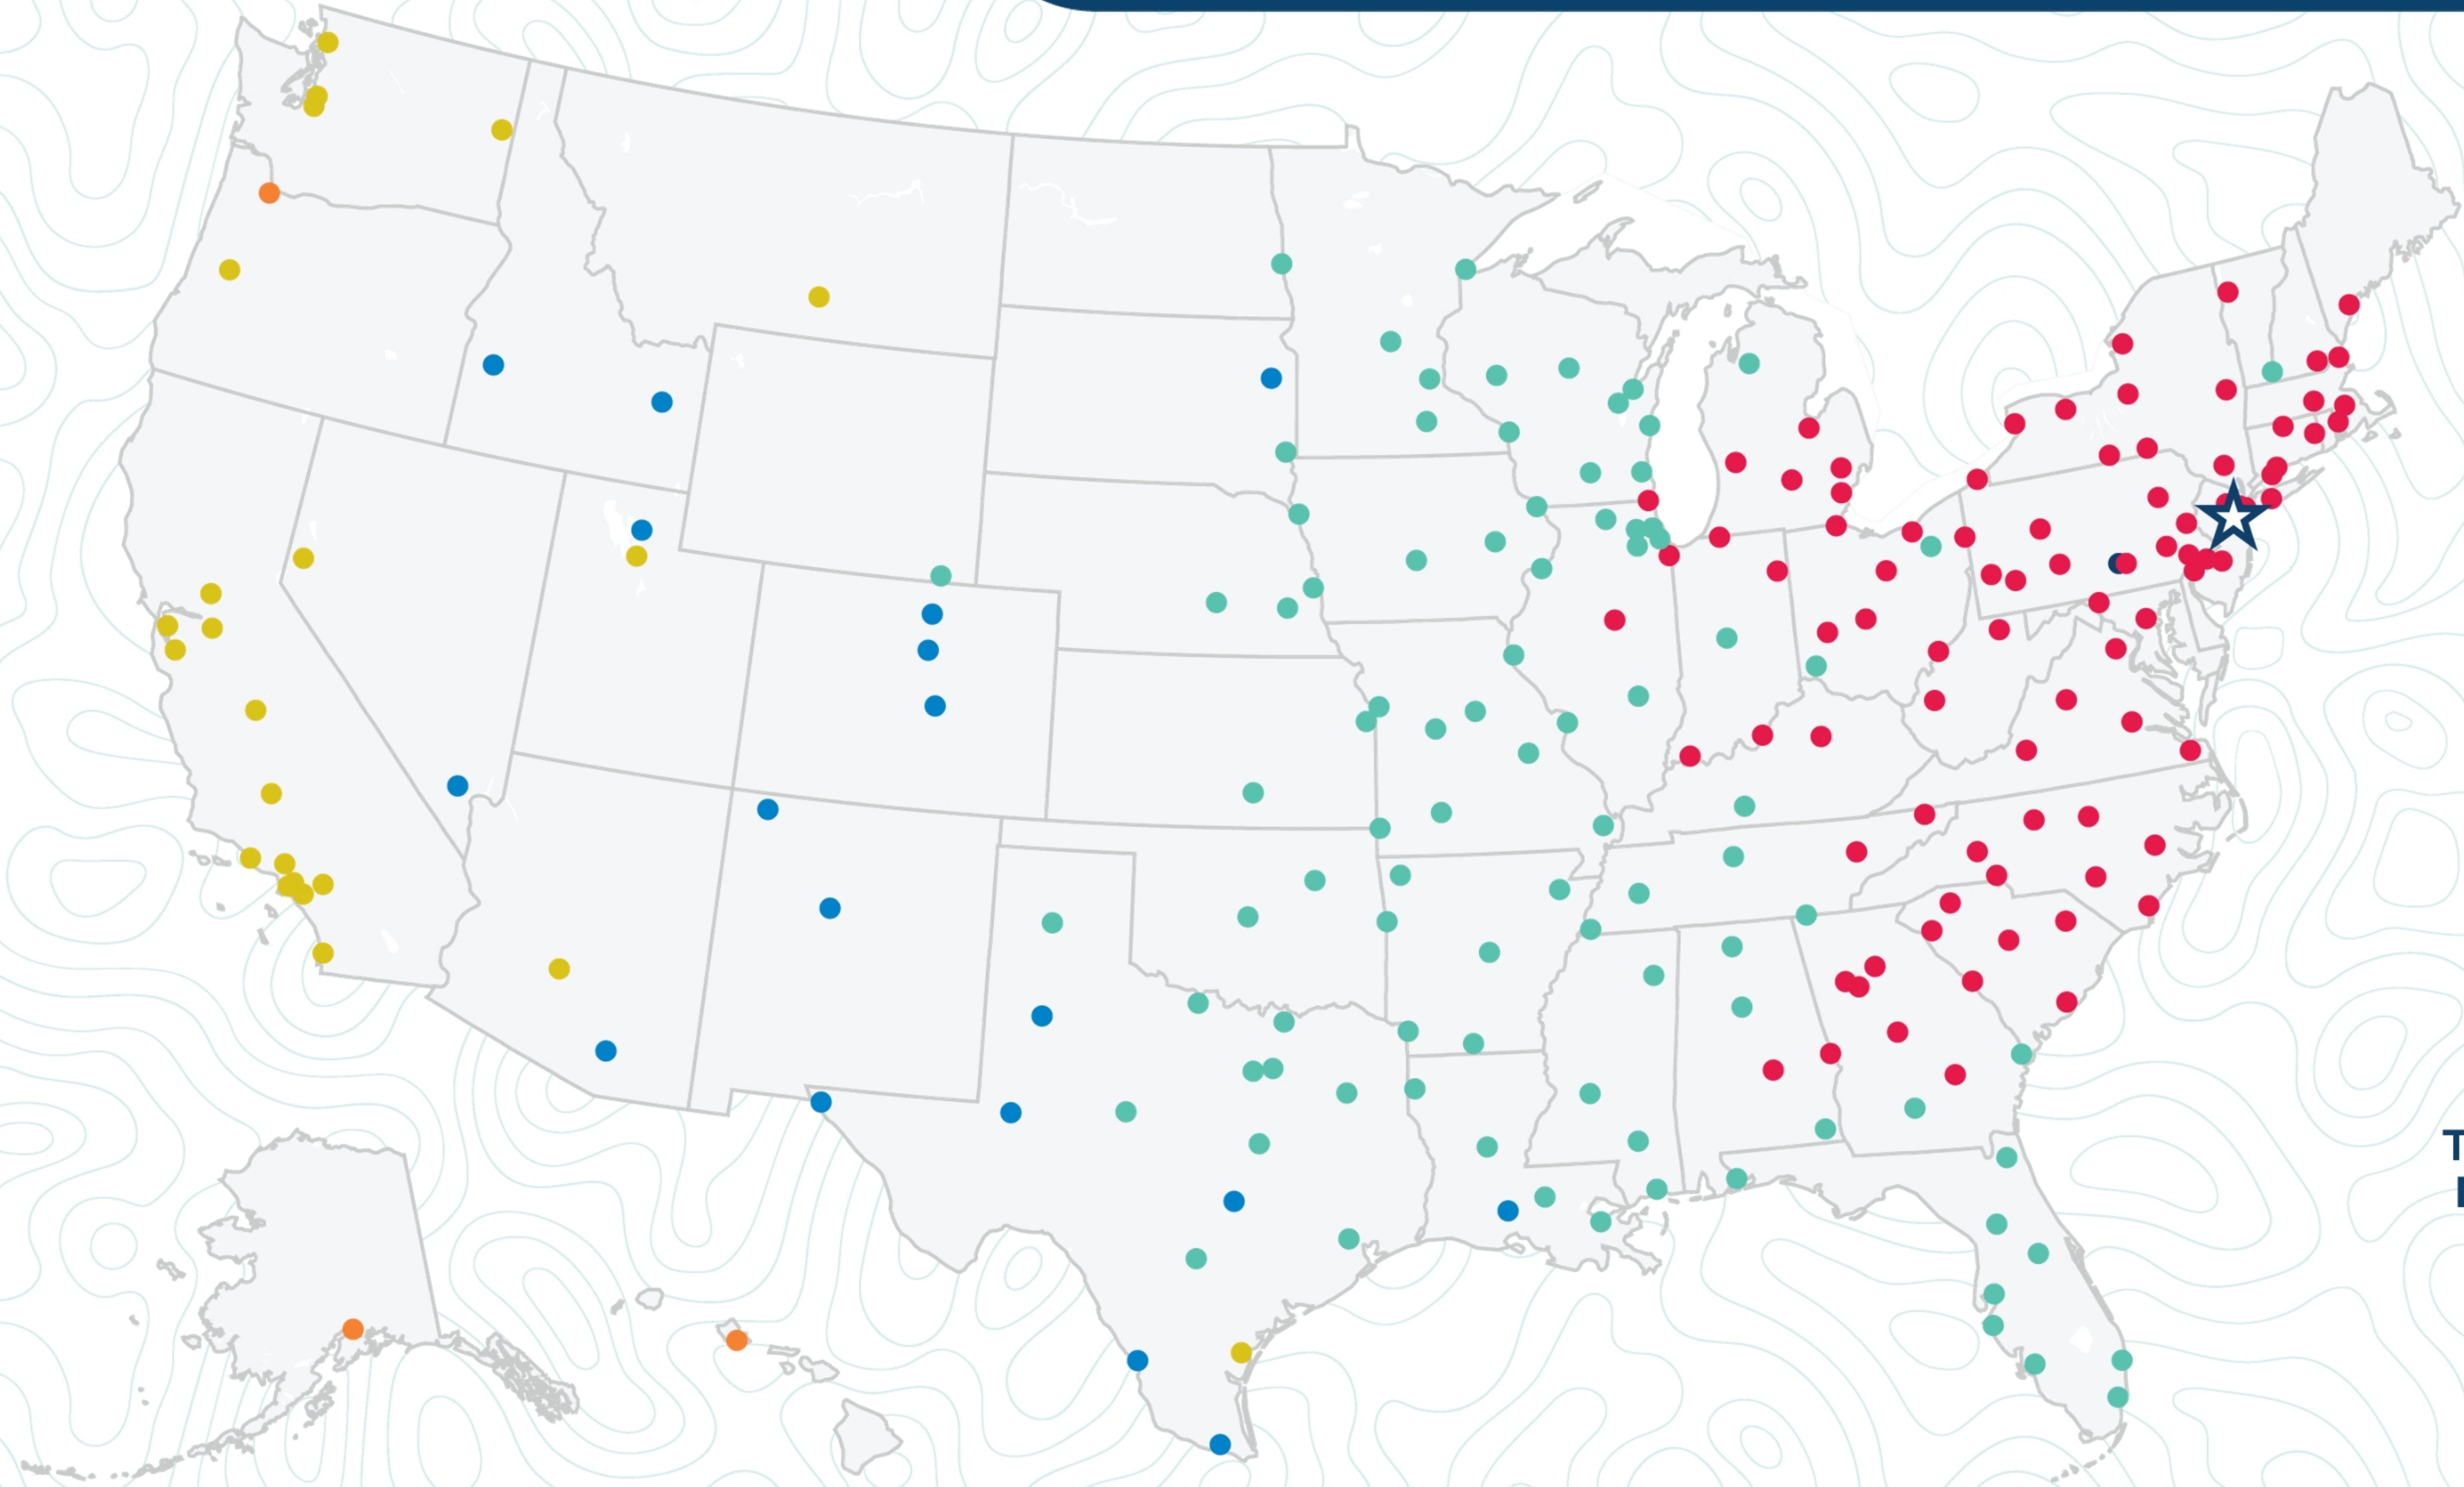

**Avenel**

21 Englehard Avenue  
Avenel, NJ 07001  
(732) 382-9806

Transit  
Days\*

- 1
- 2
- 3
- 4
- 5
- 6+

\*Map graphically represents outbound transit times to service centers and is for illustrative purposes only.