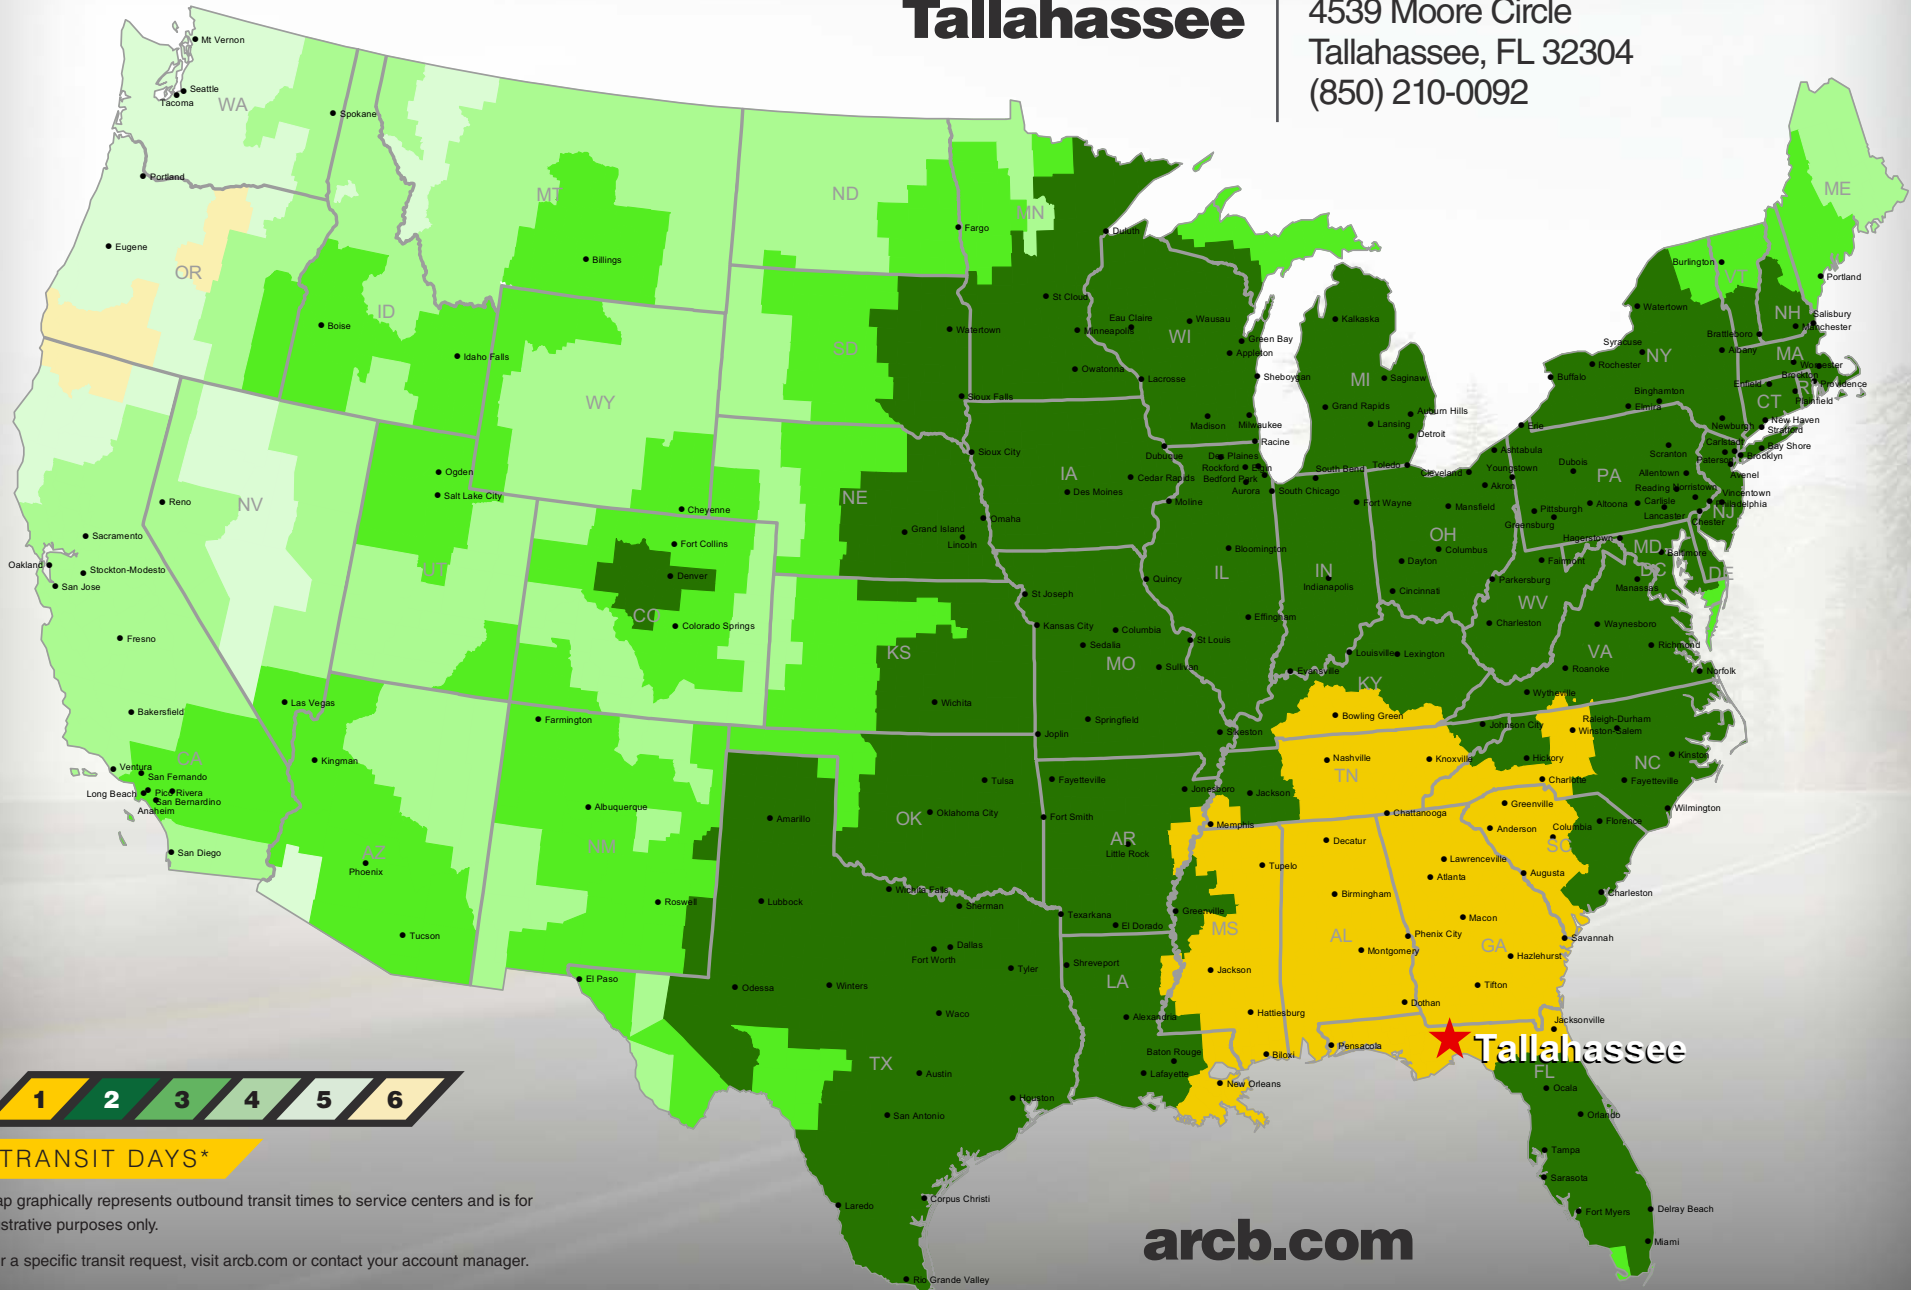

Tallahassee

4539 Moore Circle
Tallahassee, FL 32304
(850) 210-0092

TRANSIT DAYS*

*Map graphically represents outbound transit times to service centers and is for illustrative purposes only.

For a specific transit request, visit arcb.com or contact your account manager.