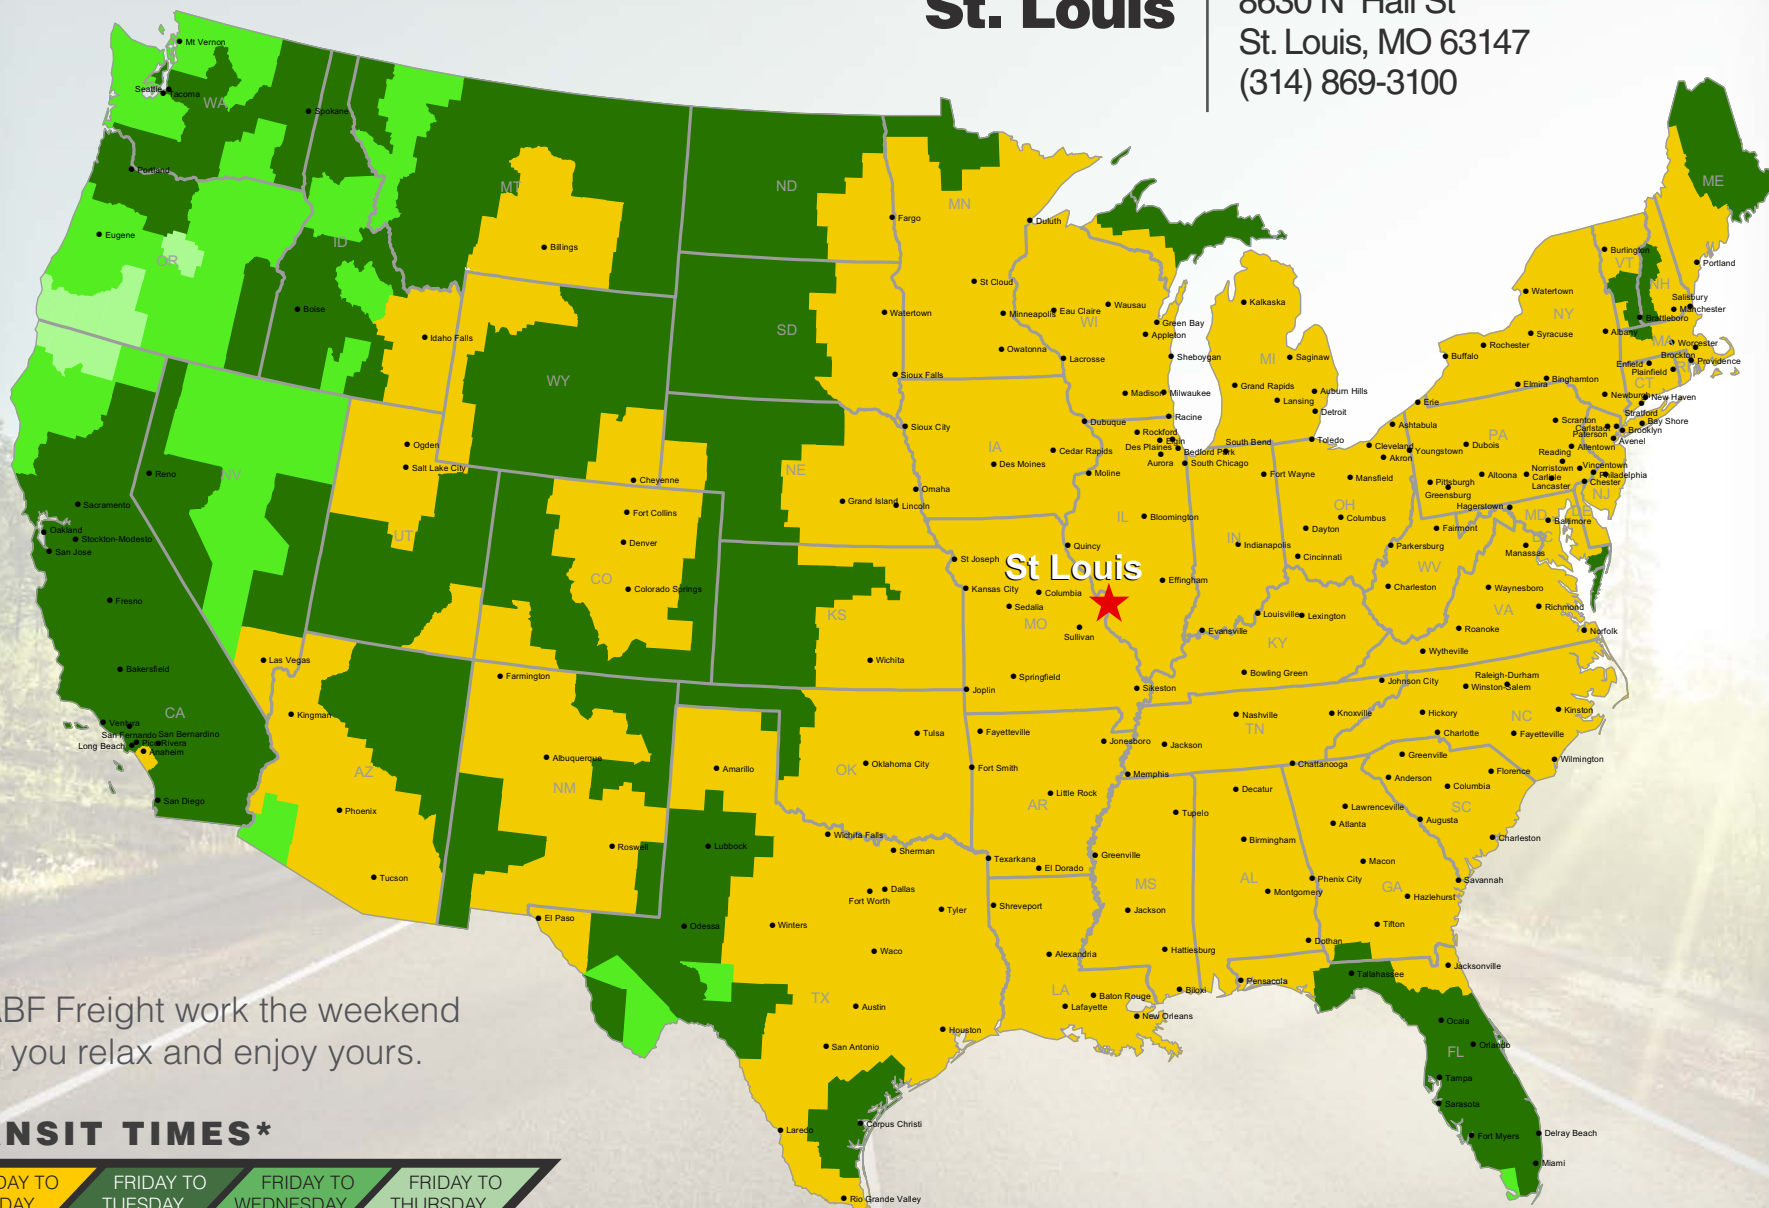

St. Louis

8630 N Hall St
St. Louis, MO 63147
(314) 869-3100

Let ABF Freight work the weekend while you relax and enjoy yours.

TRANSIT TIMES*

FRIDAY TO MONDAY

FRIDAY TO TUESDAY

FRIDAY TO WEDNESDAY

FRIDAY TO THURSDAY

*Map graphically represents outbound transit times to service centers and is for illustrative purposes only. For a specific transit request, visit arcb.com or contact your account manager.

arcb.com

022018 - 002