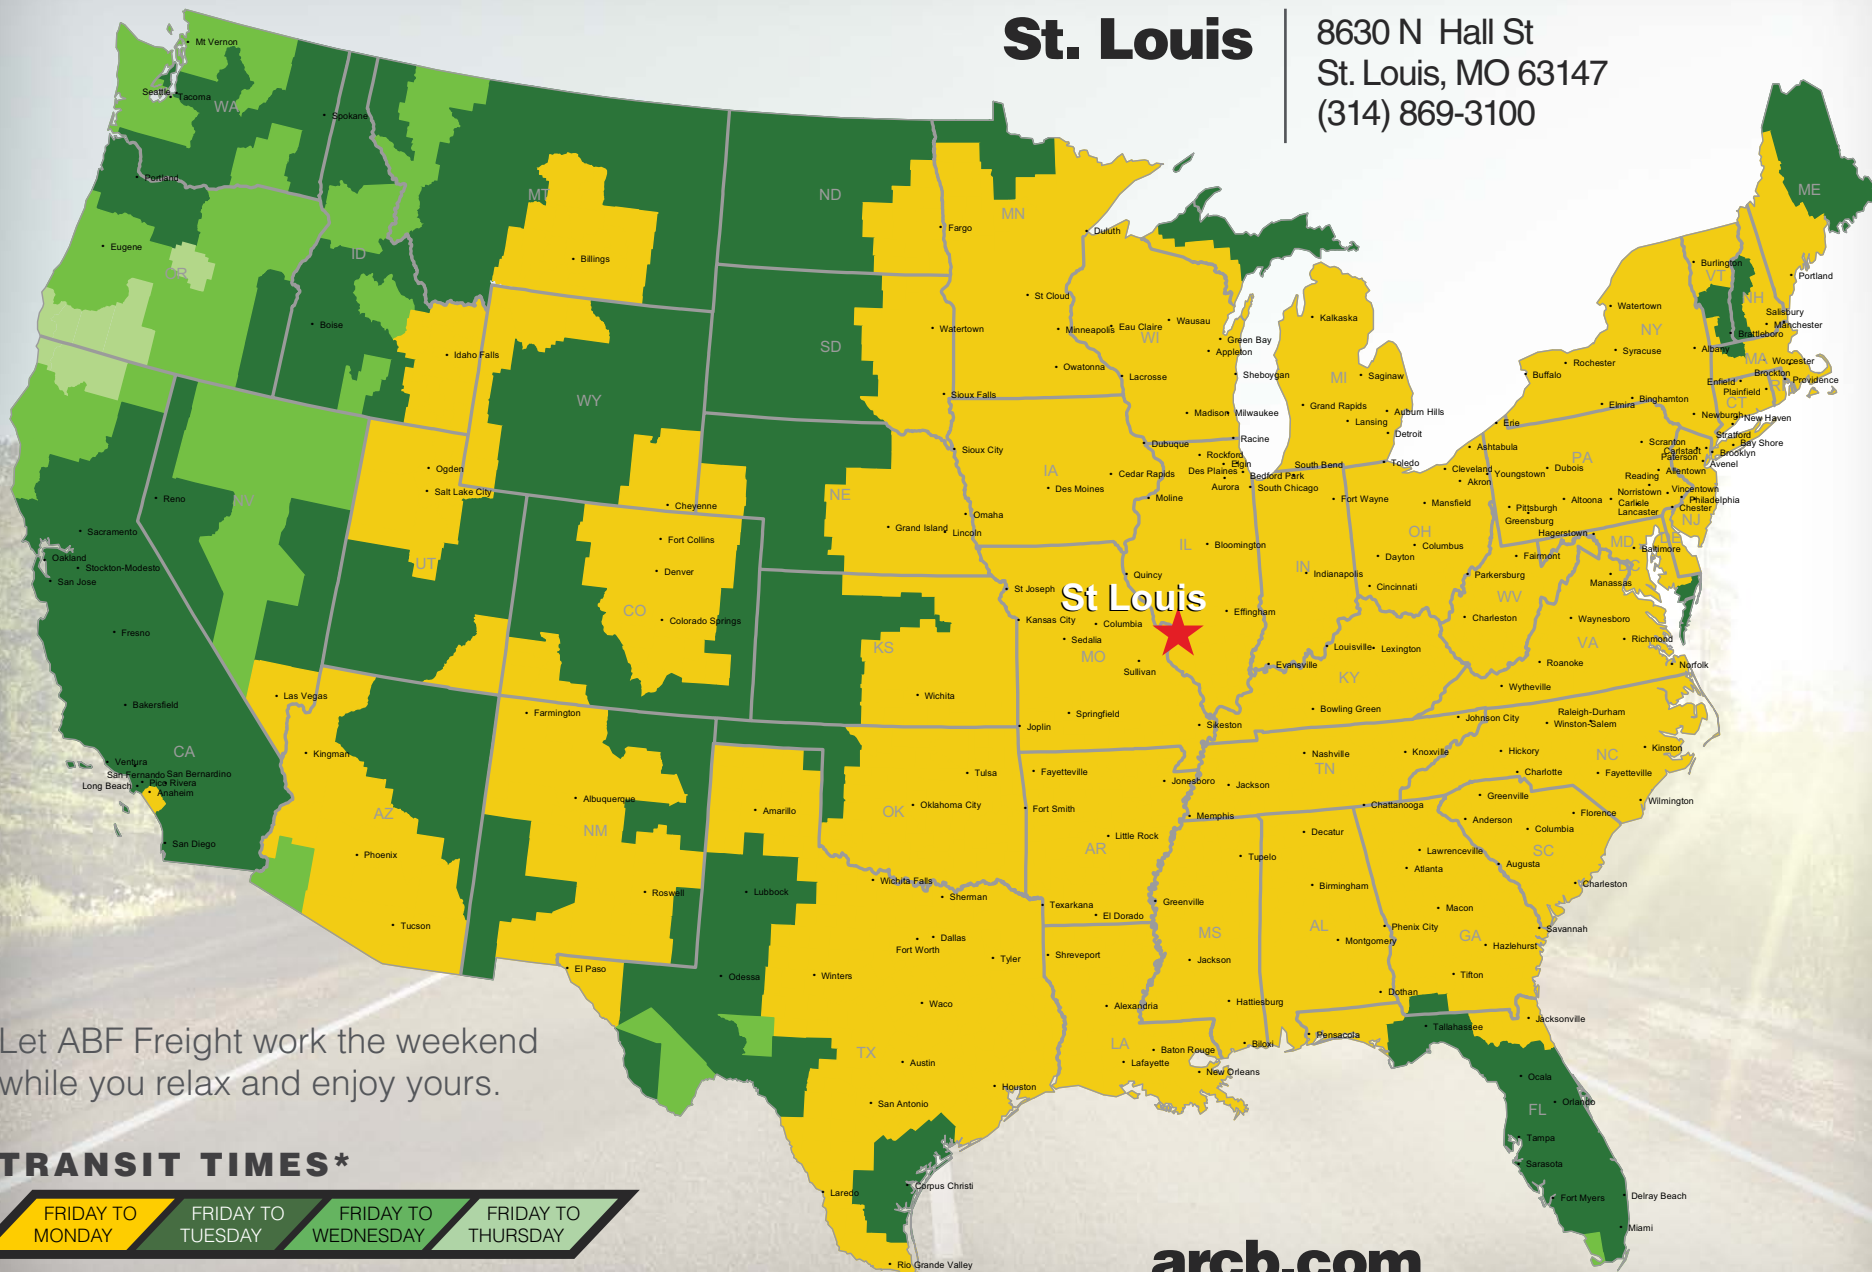

St. Louis

8630 N Hall St
St. Louis, MO 63147
(314) 869-3100

Let ABF Freight work the weekend while you relax and enjoy yours.

TRANSIT TIMES*

FRIDAY TO MONDAY	FRIDAY TO TUESDAY	FRIDAY TO WEDNESDAY	FRIDAY TO THURSDAY
------------------	-------------------	---------------------	--------------------

*Map graphically represents outbound transit times to service centers and is for illustrative purposes only. For a specific transit request, visit arcb.com or contact your account manager.

arcb.com