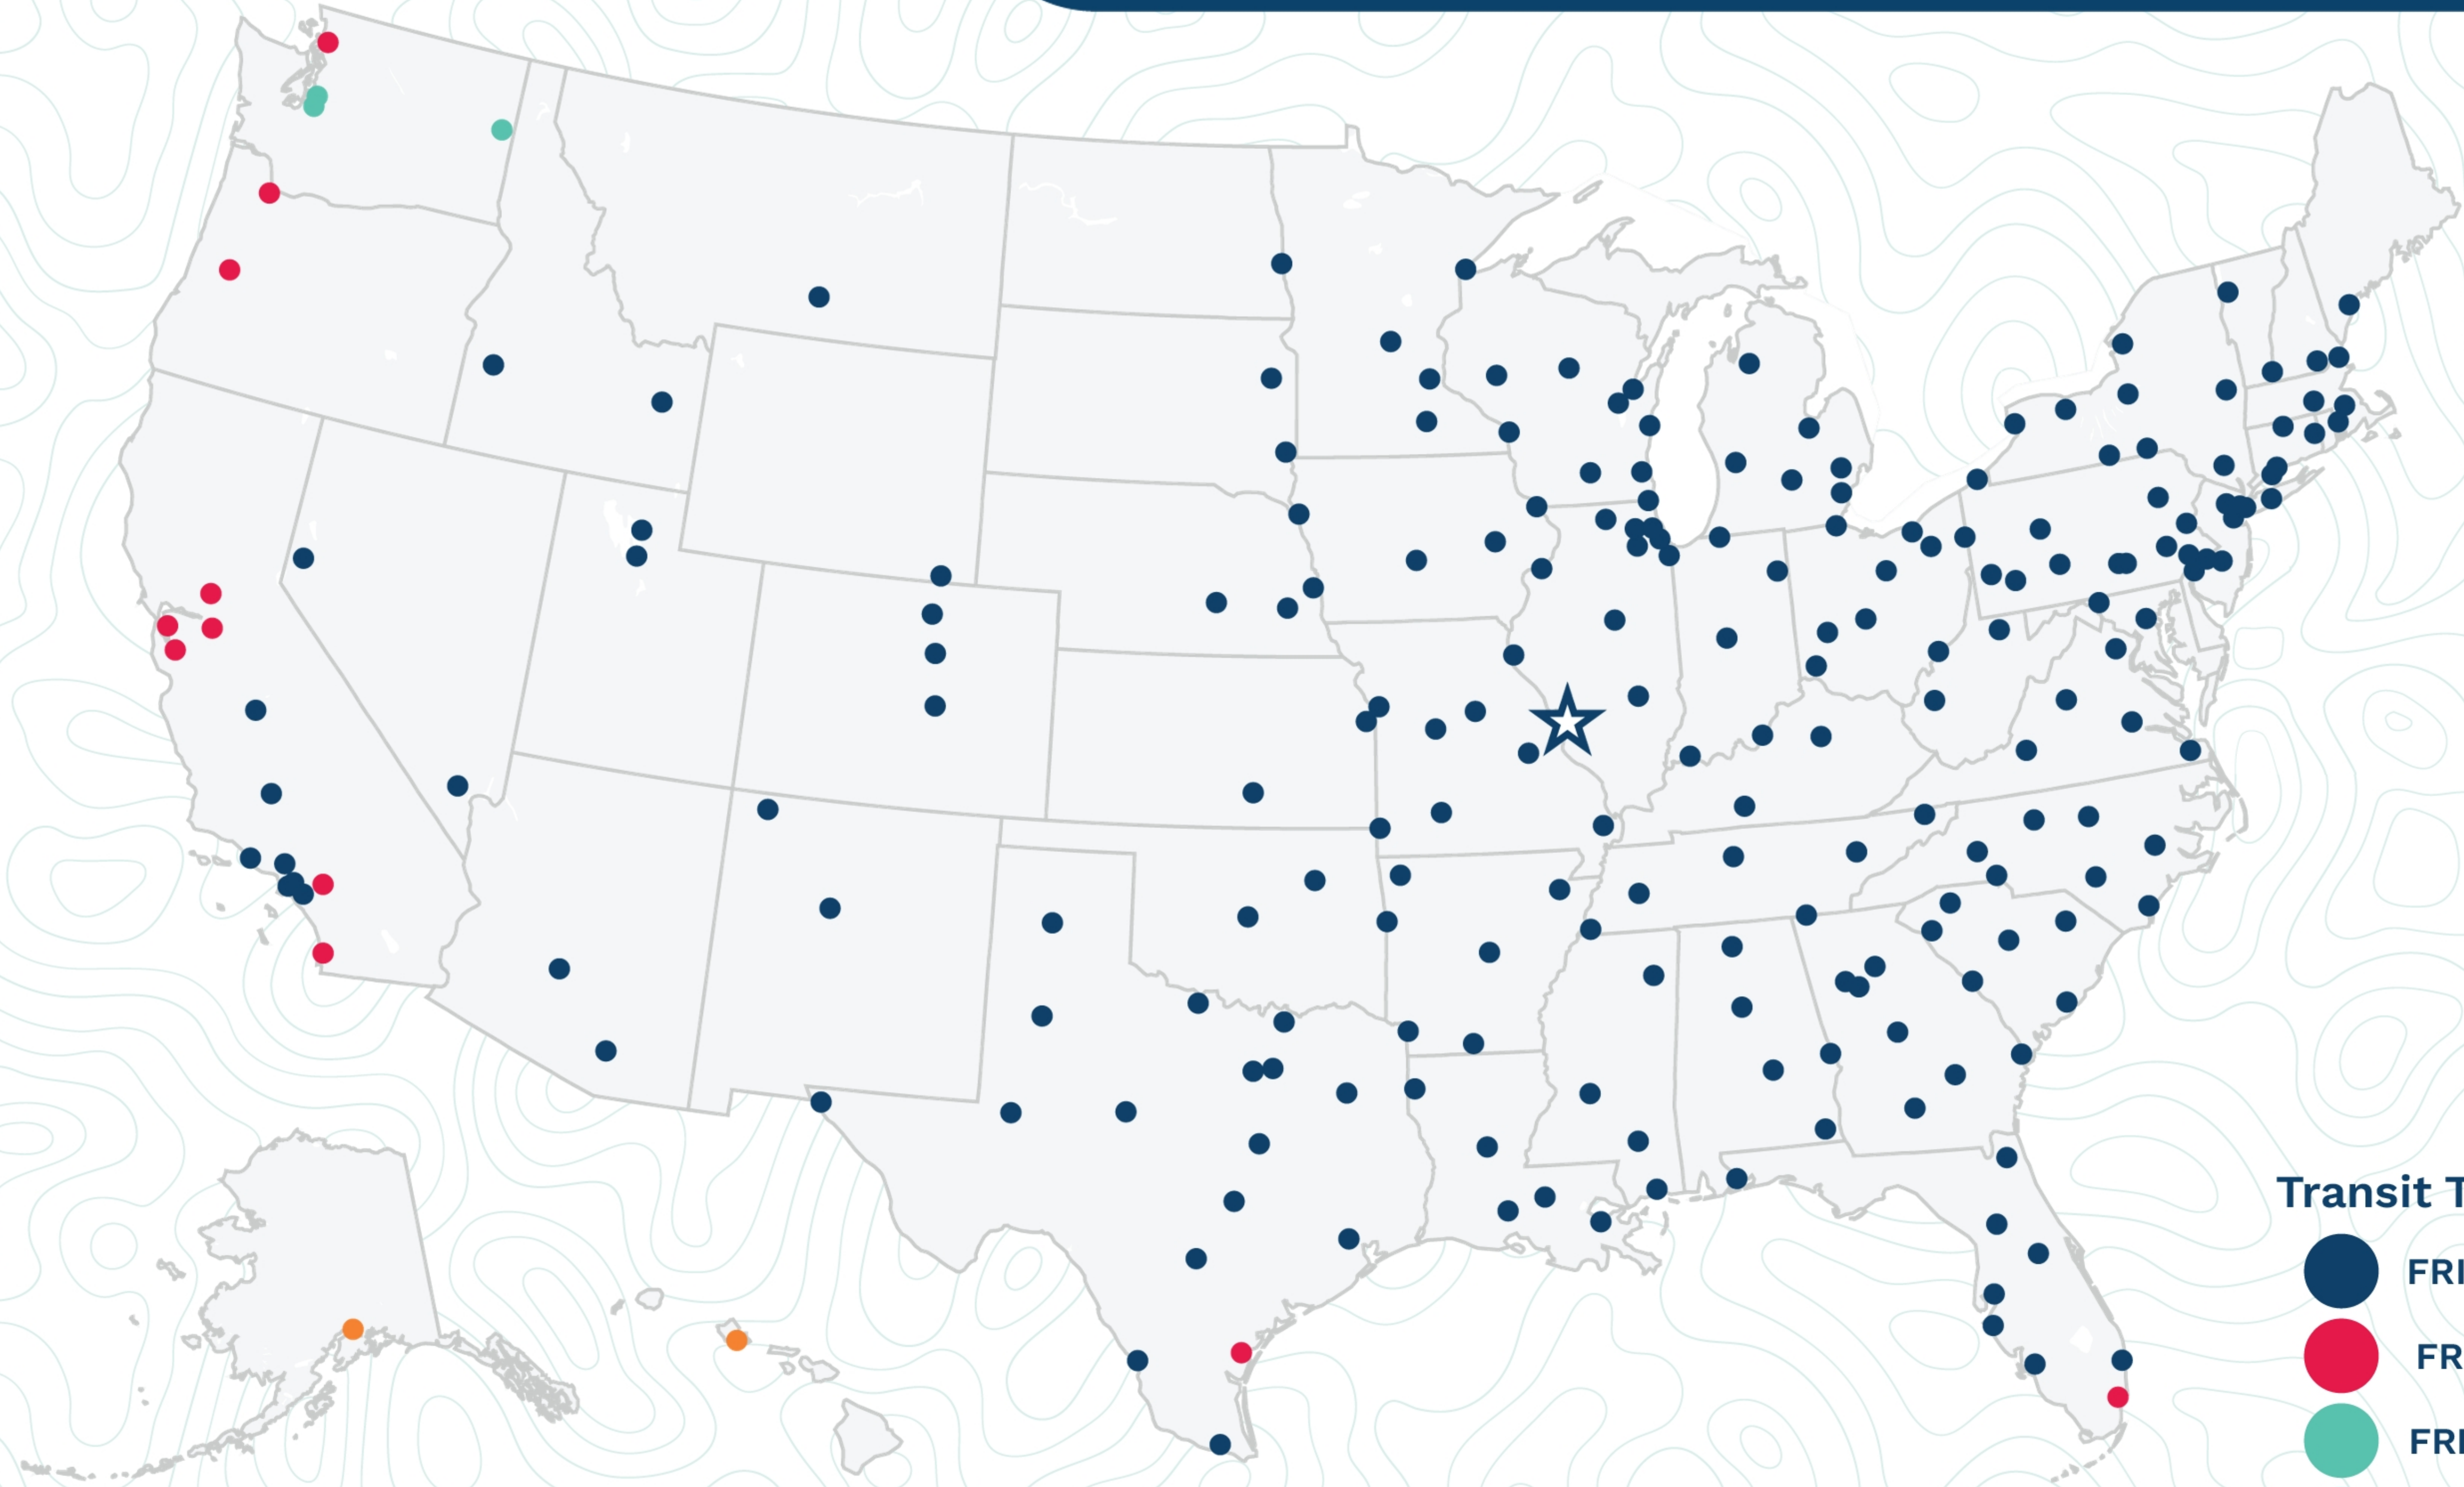

St Louis

8630 Hall St  
St Louis, MO 63147  
(314) 869-3100

Transit Times\*

- FRI-MON
- FRI-TUE
- FRI-WED
- FRI-THU
- FRI-FRI
- 1 WEEK +

\*Map graphically represents outbound transit times to service centers and is for illustrative purposes only.