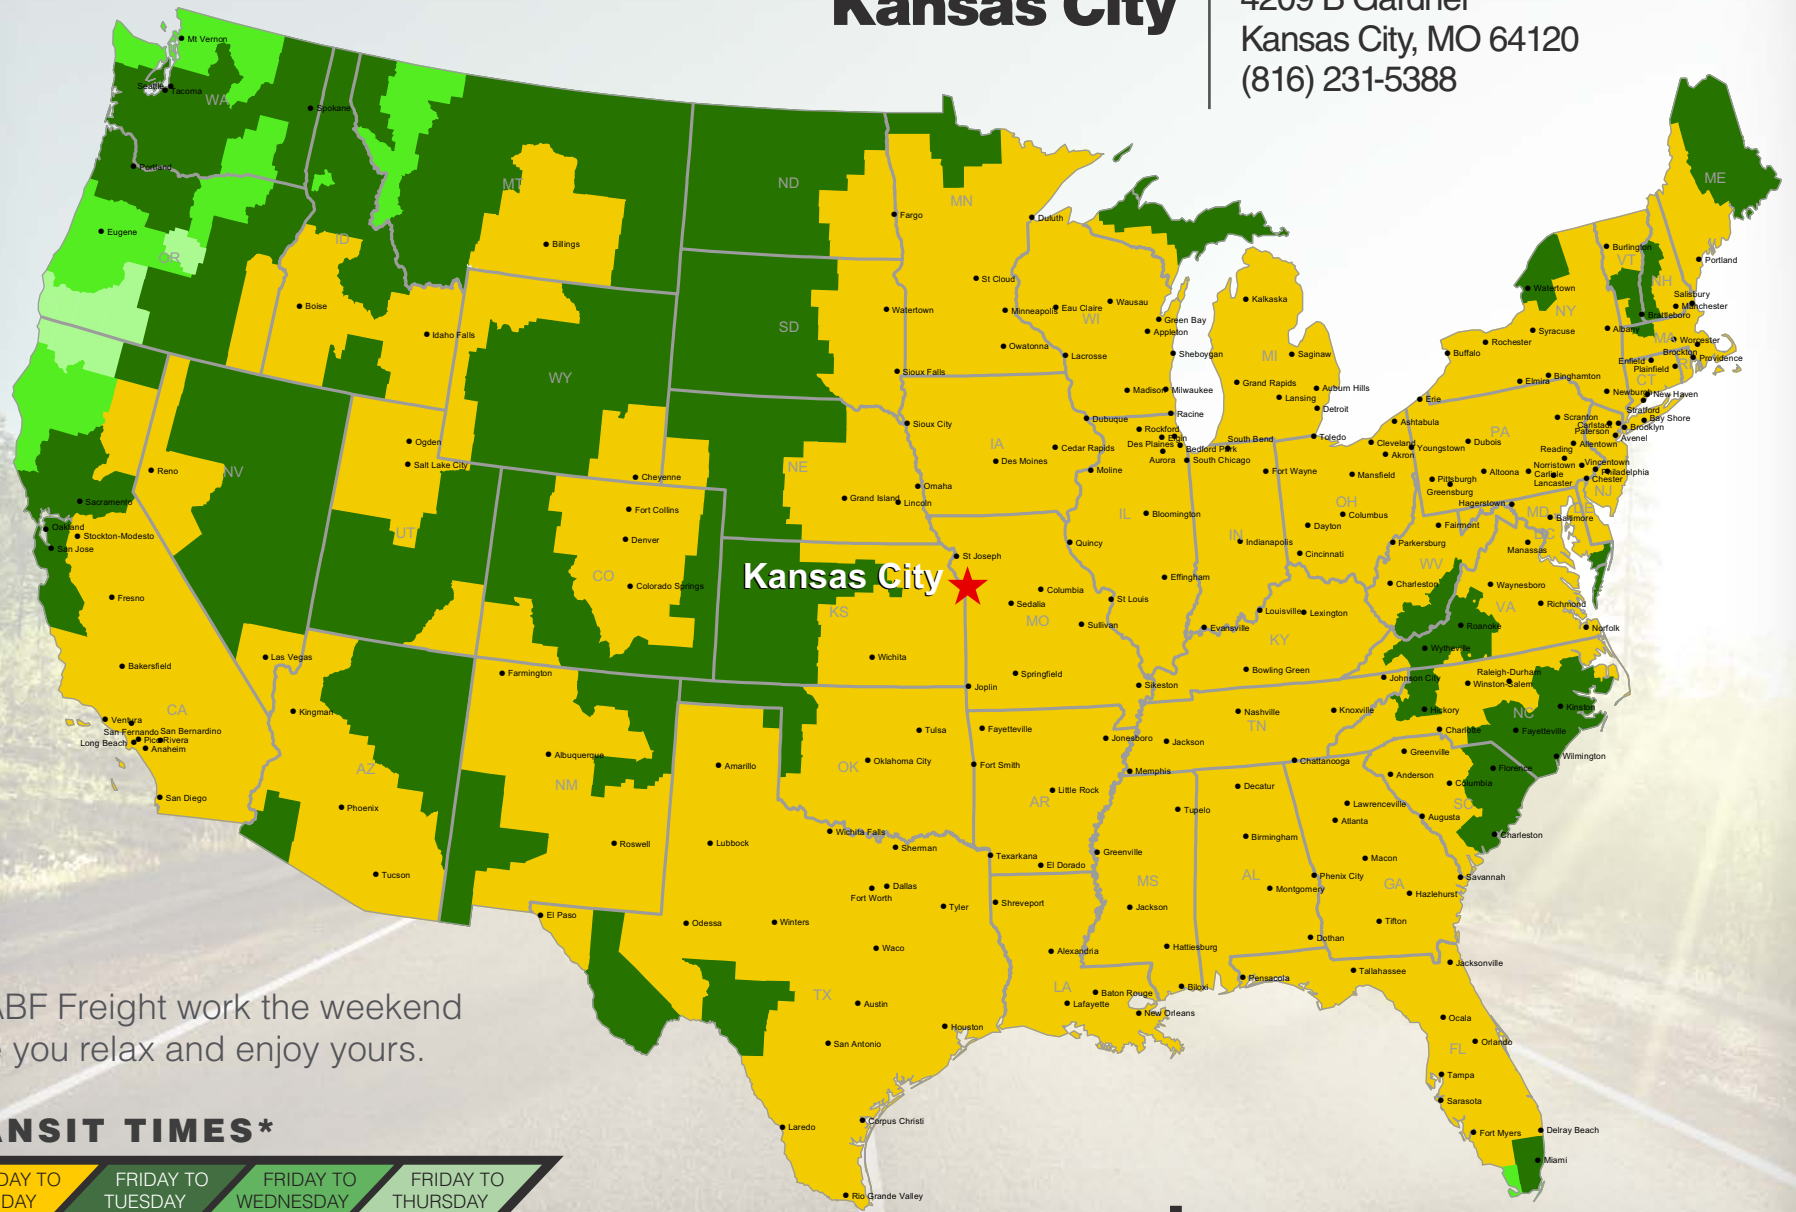

## Kansas City

4209 B Gardner  
 Kansas City, MO 64120  
 (816) 231-5388

Kansas City ★

Let ABF Freight work the weekend while you relax and enjoy yours.

### TRANSIT TIMES\*

FRIDAY TO MONDAY

FRIDAY TO TUESDAY

FRIDAY TO WEDNESDAY

FRIDAY TO THURSDAY

\*Map graphically represents outbound transit times to service centers and is for illustrative purposes only. For a specific transit request, visit [arcb.com](http://arcb.com) or contact your account manager.