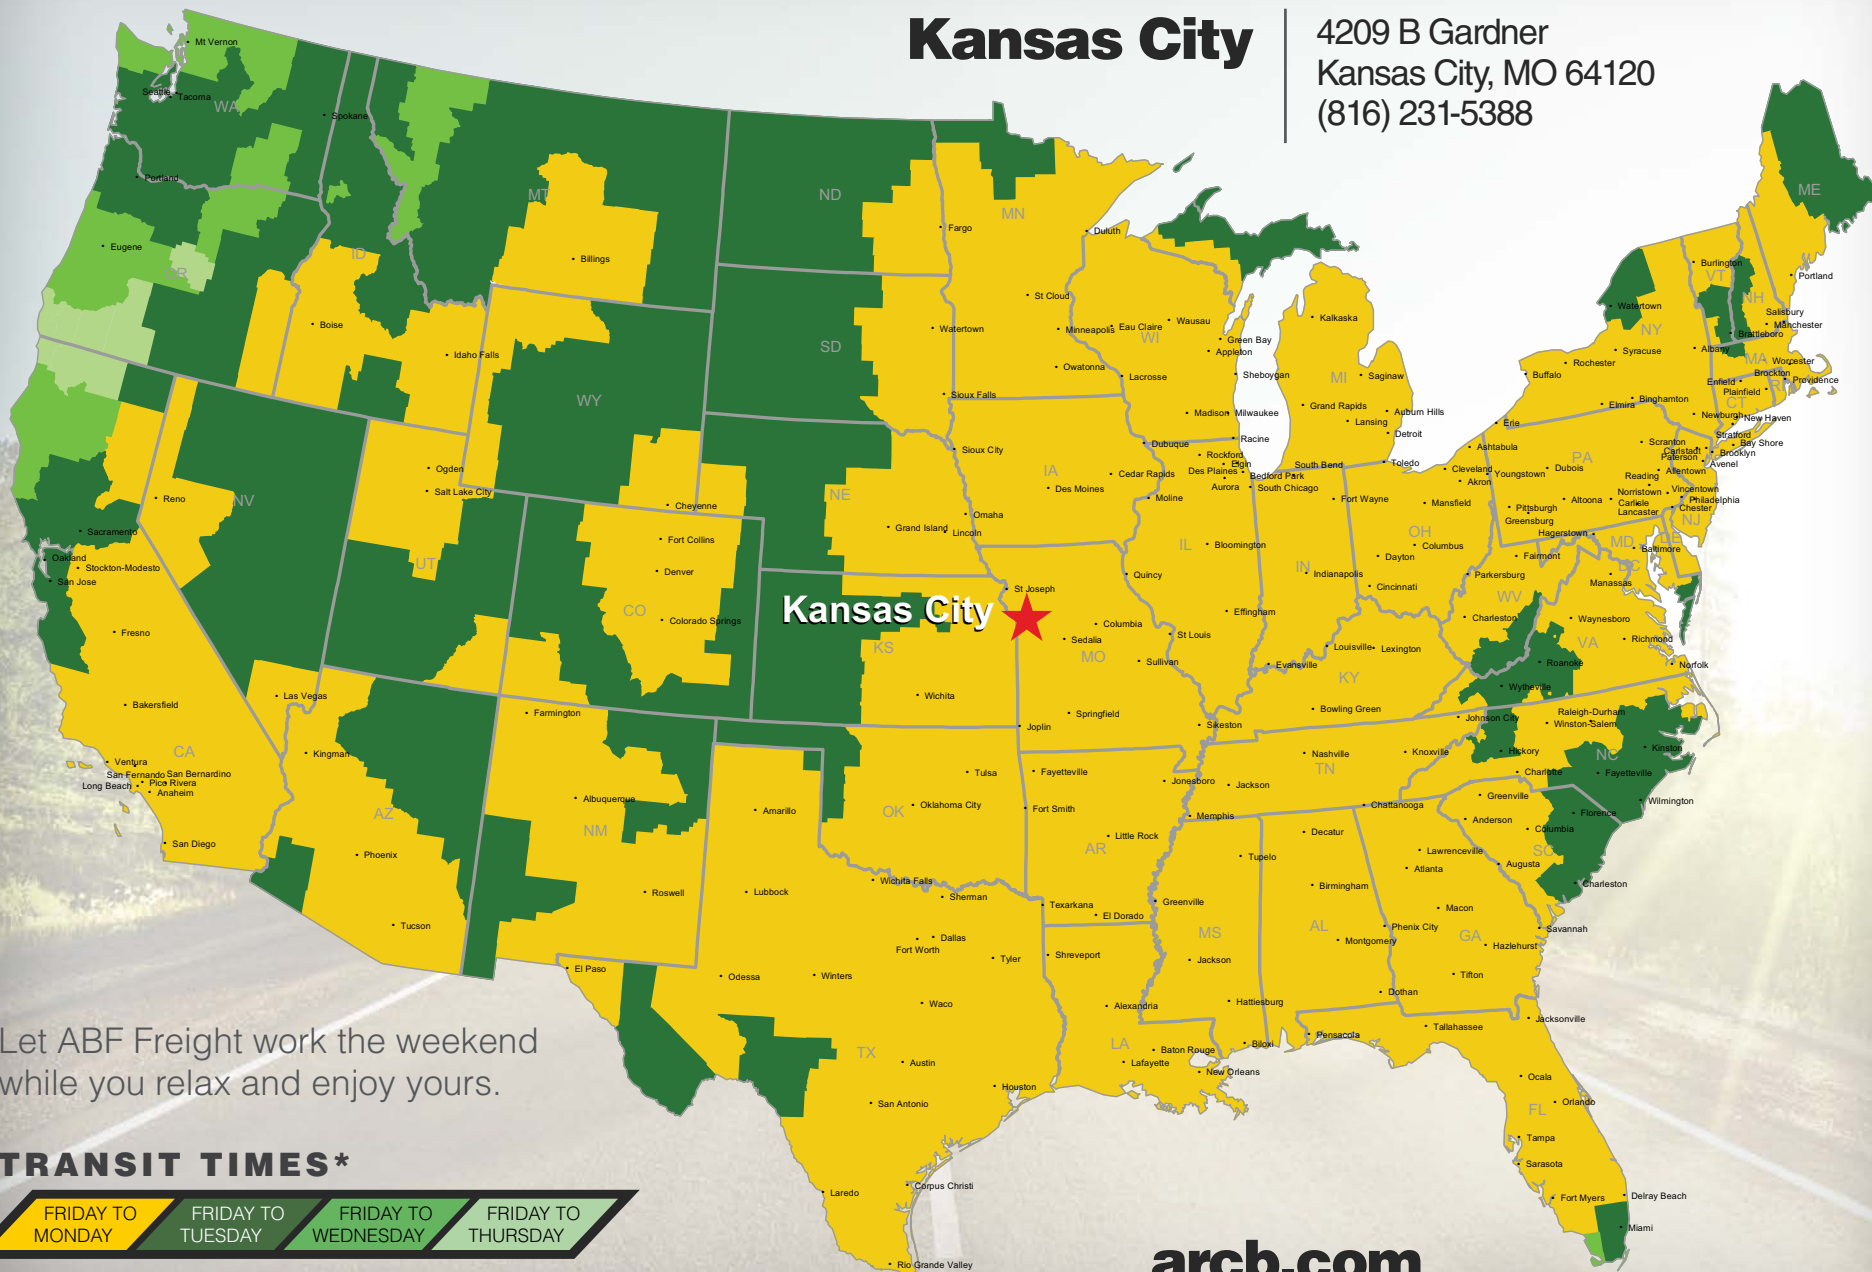

### Kansas City

4209 B Gardner  
Kansas City, MO 64120  
(816) 231-5388

Kansas City

Let ABF Freight work the weekend while you relax and enjoy yours.

#### TRANSIT TIMES\*

FRIDAY TO MONDAY

FRIDAY TO TUESDAY

FRIDAY TO WEDNESDAY

FRIDAY TO THURSDAY

\*Map graphically represents outbound transit times to service centers and is for illustrative purposes only. For a specific transit request, visit [arcb.com](http://arcb.com) or contact your account manager.