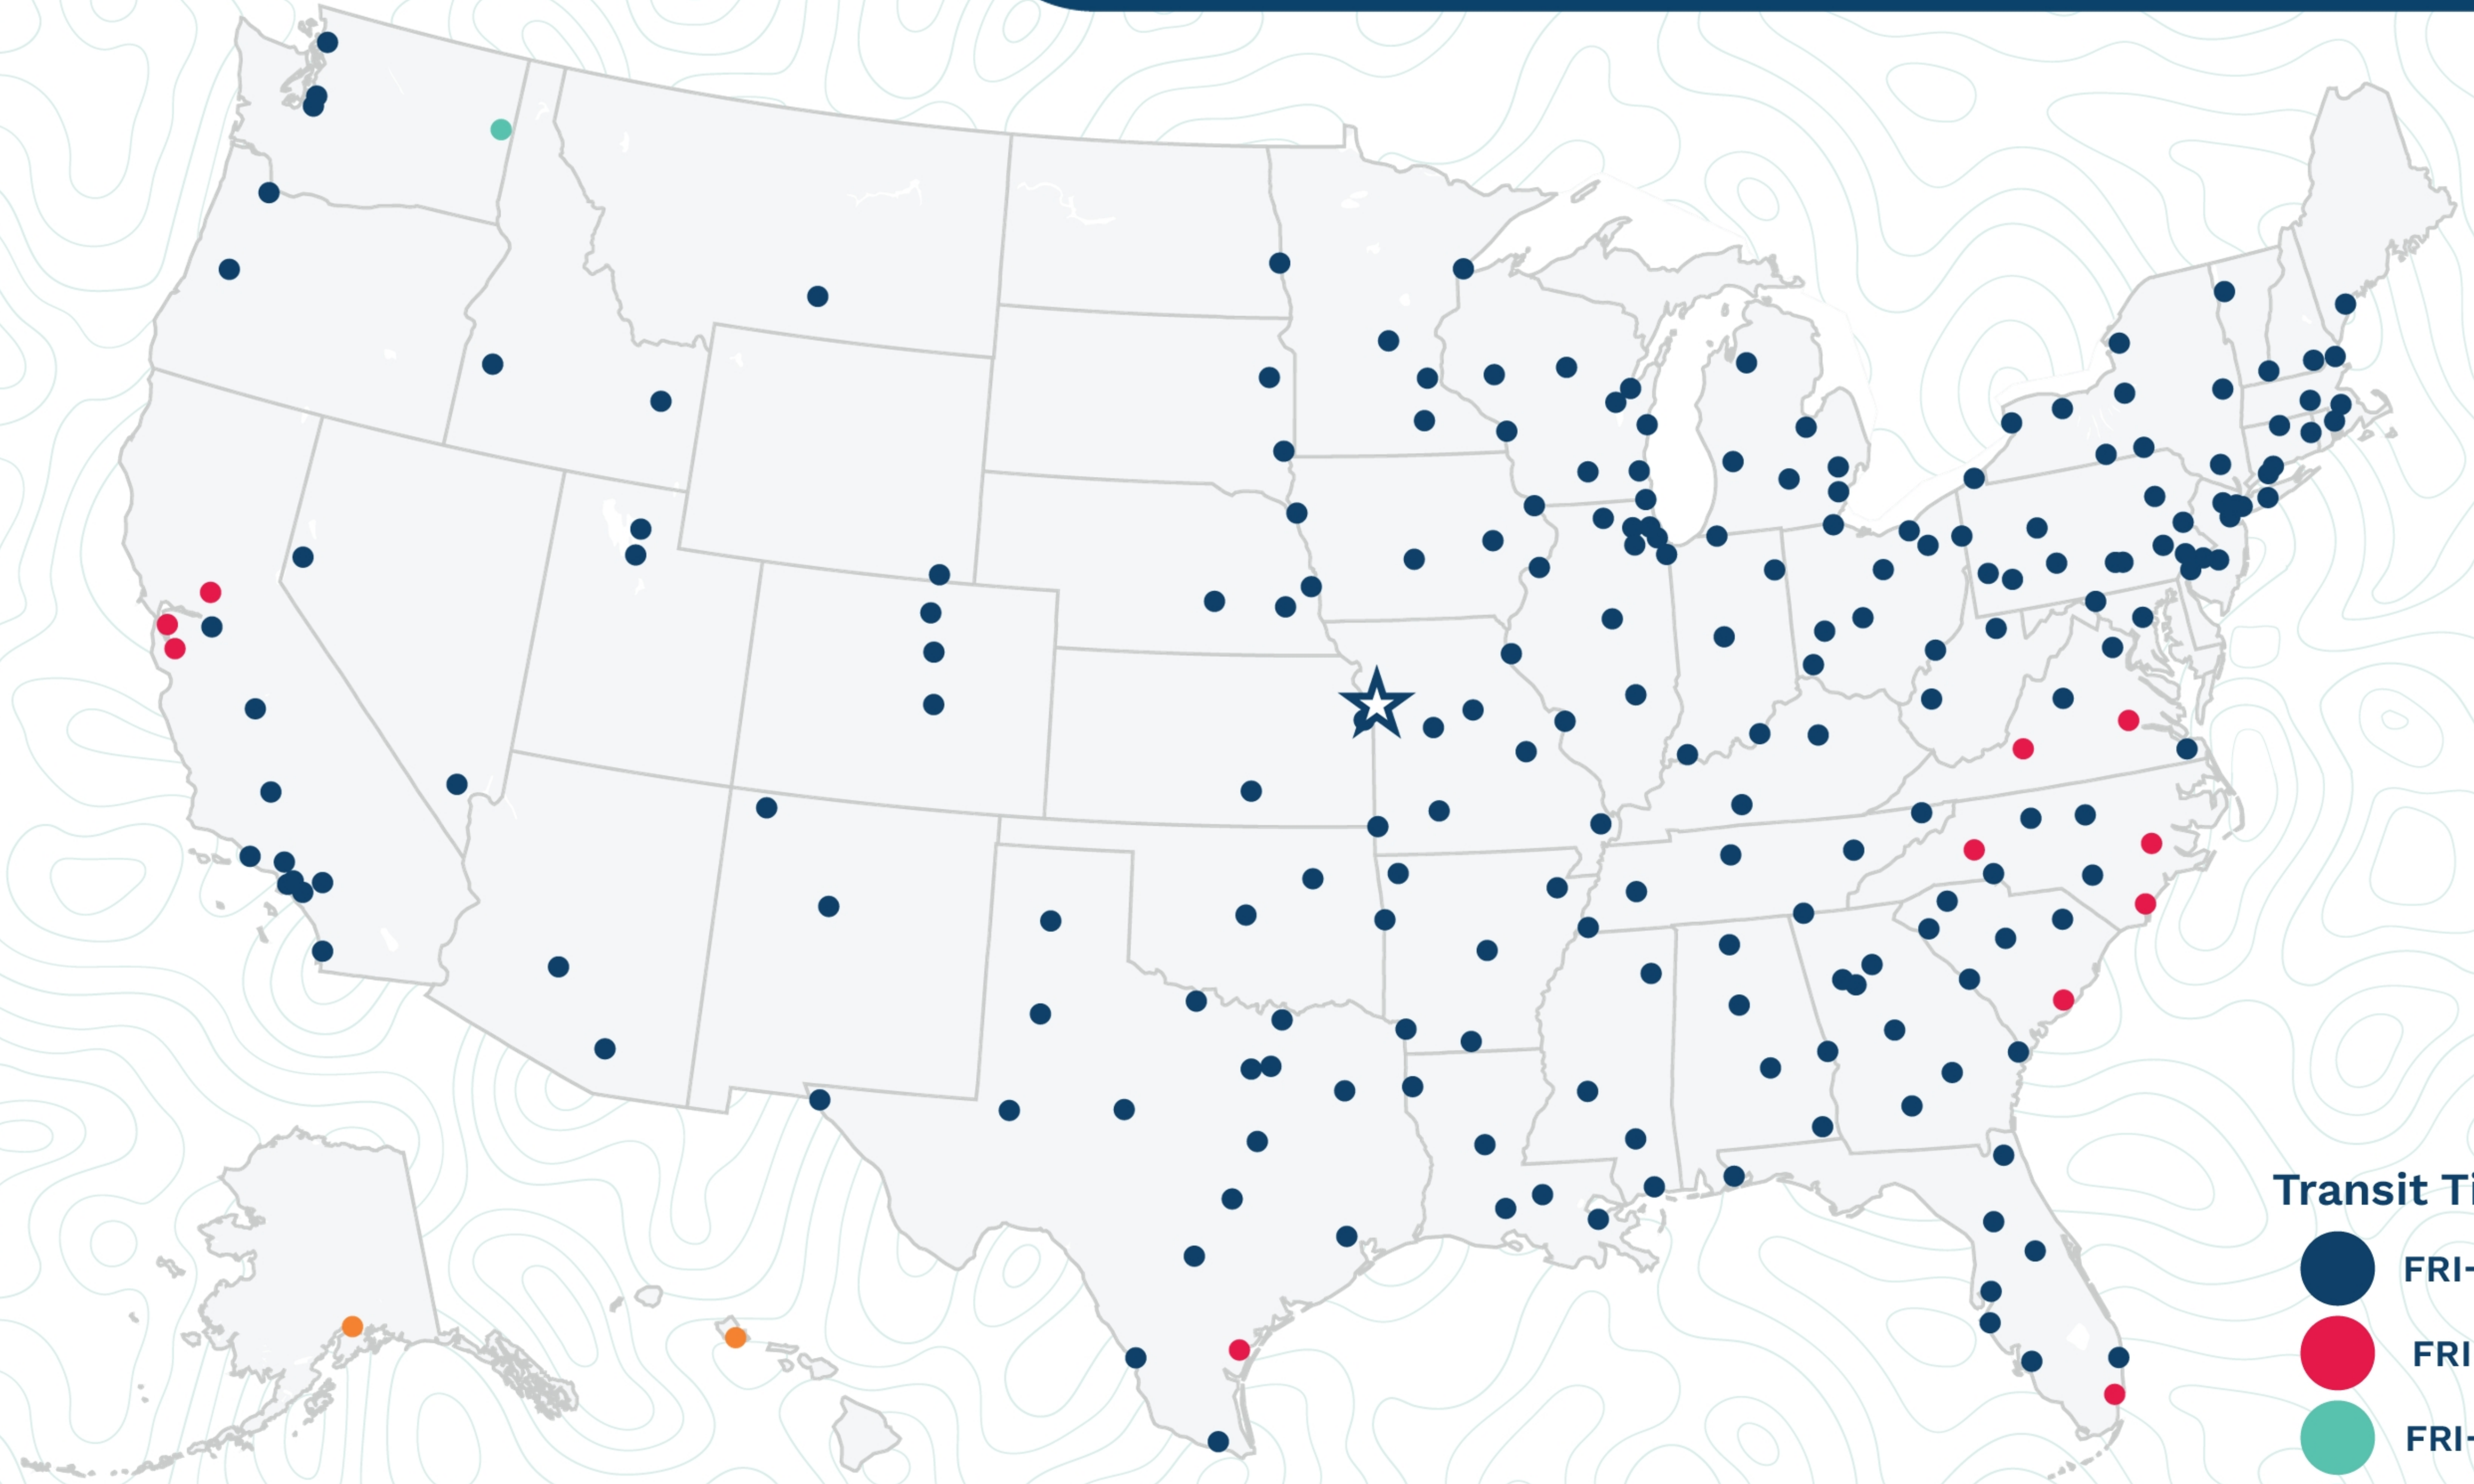

## Kansas City

4209 Gardner Ave  
Kansas City, MO 64120  
(816) 231-5388

### Transit Times\*

- FRI-MON
- FRI-TUE
- FRI-WED
- FRI-THU
- FRI-FRI
- 1 WEEK +

\*Map graphically represents outbound transit times to service centers and is for illustrative purposes only.