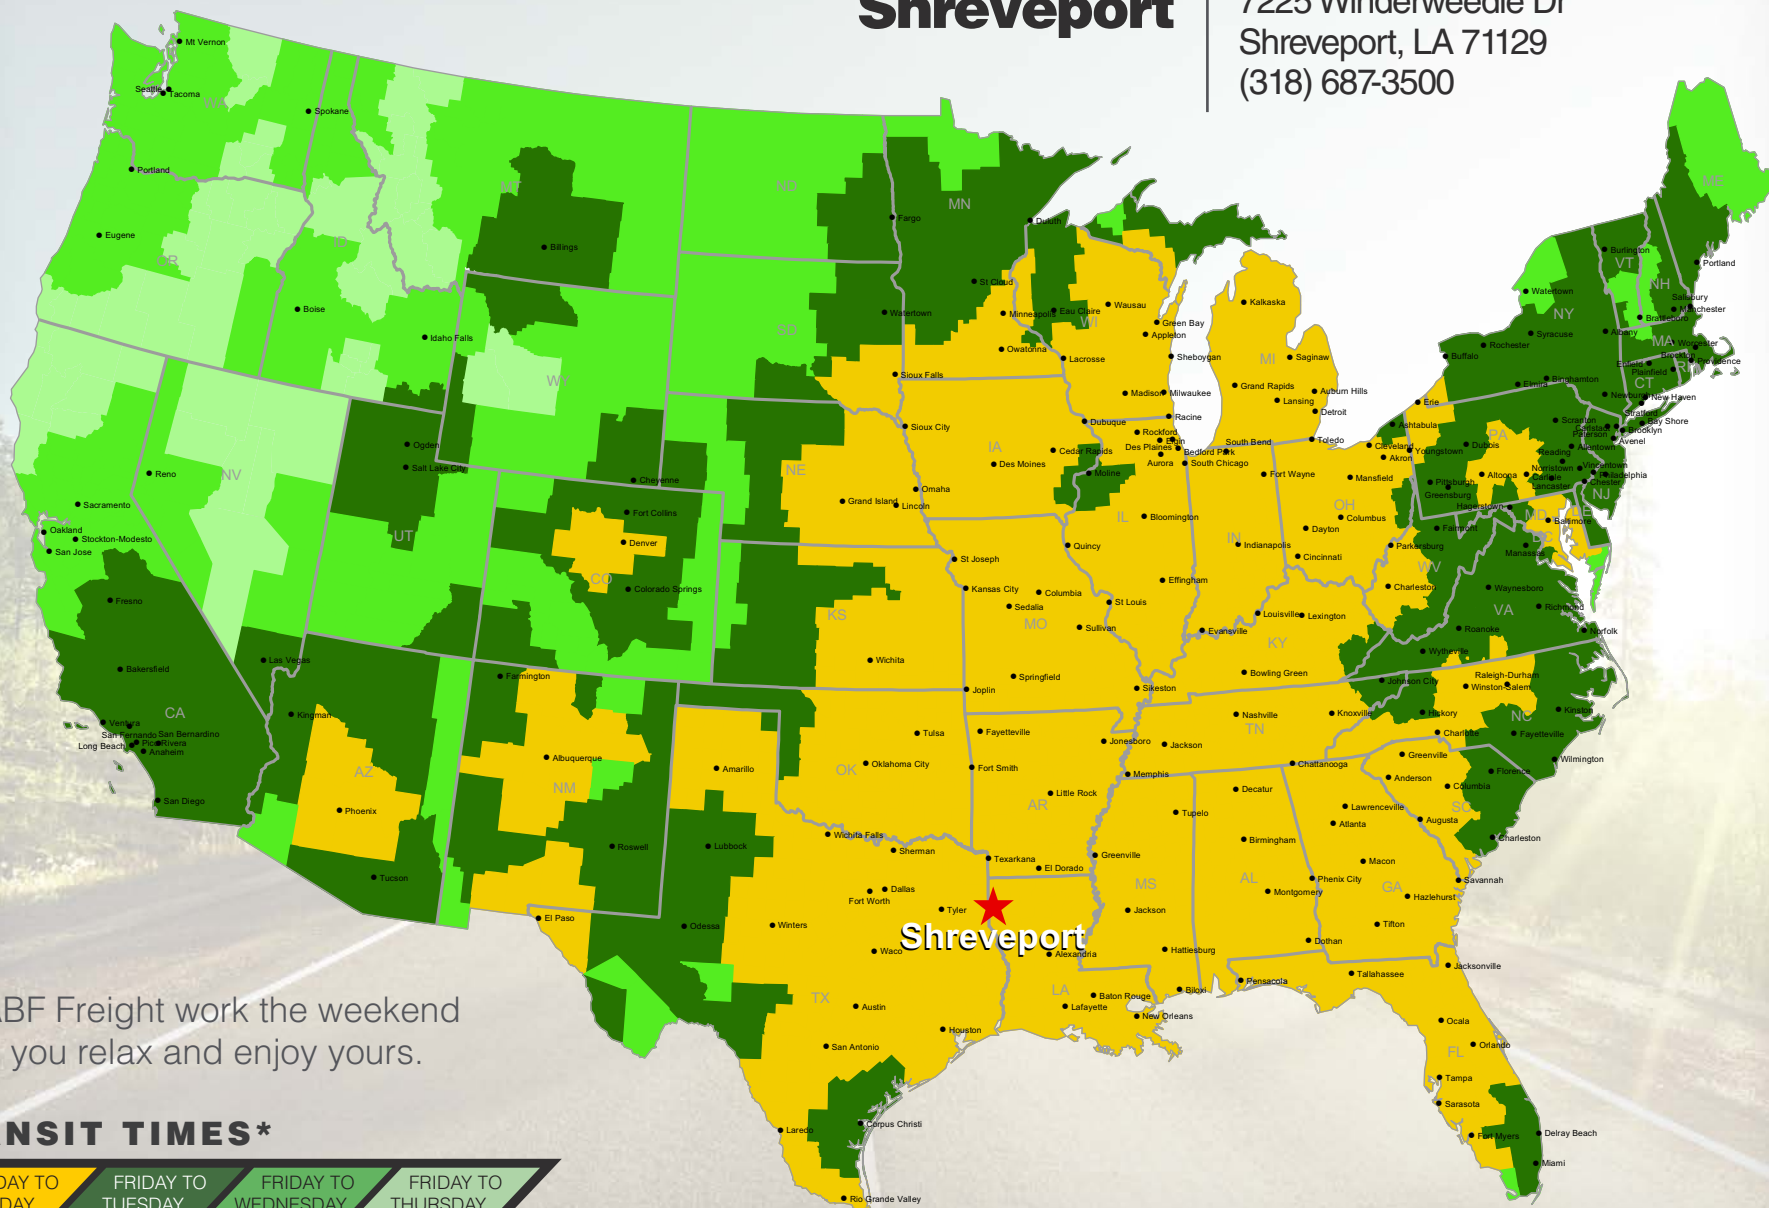

## Shreveport

7225 Winderweedle Dr  
Shreveport, LA 71129  
(318) 687-3500

Let ABF Freight work the weekend while you relax and enjoy yours.

### TRANSIT TIMES\*

FRIDAY TO MONDAY

FRIDAY TO TUESDAY

FRIDAY TO WEDNESDAY

FRIDAY TO THURSDAY

\*Map graphically represents outbound transit times to service centers and is for illustrative purposes only. For a specific transit request, visit [arcb.com](http://arcb.com) or contact your account manager.