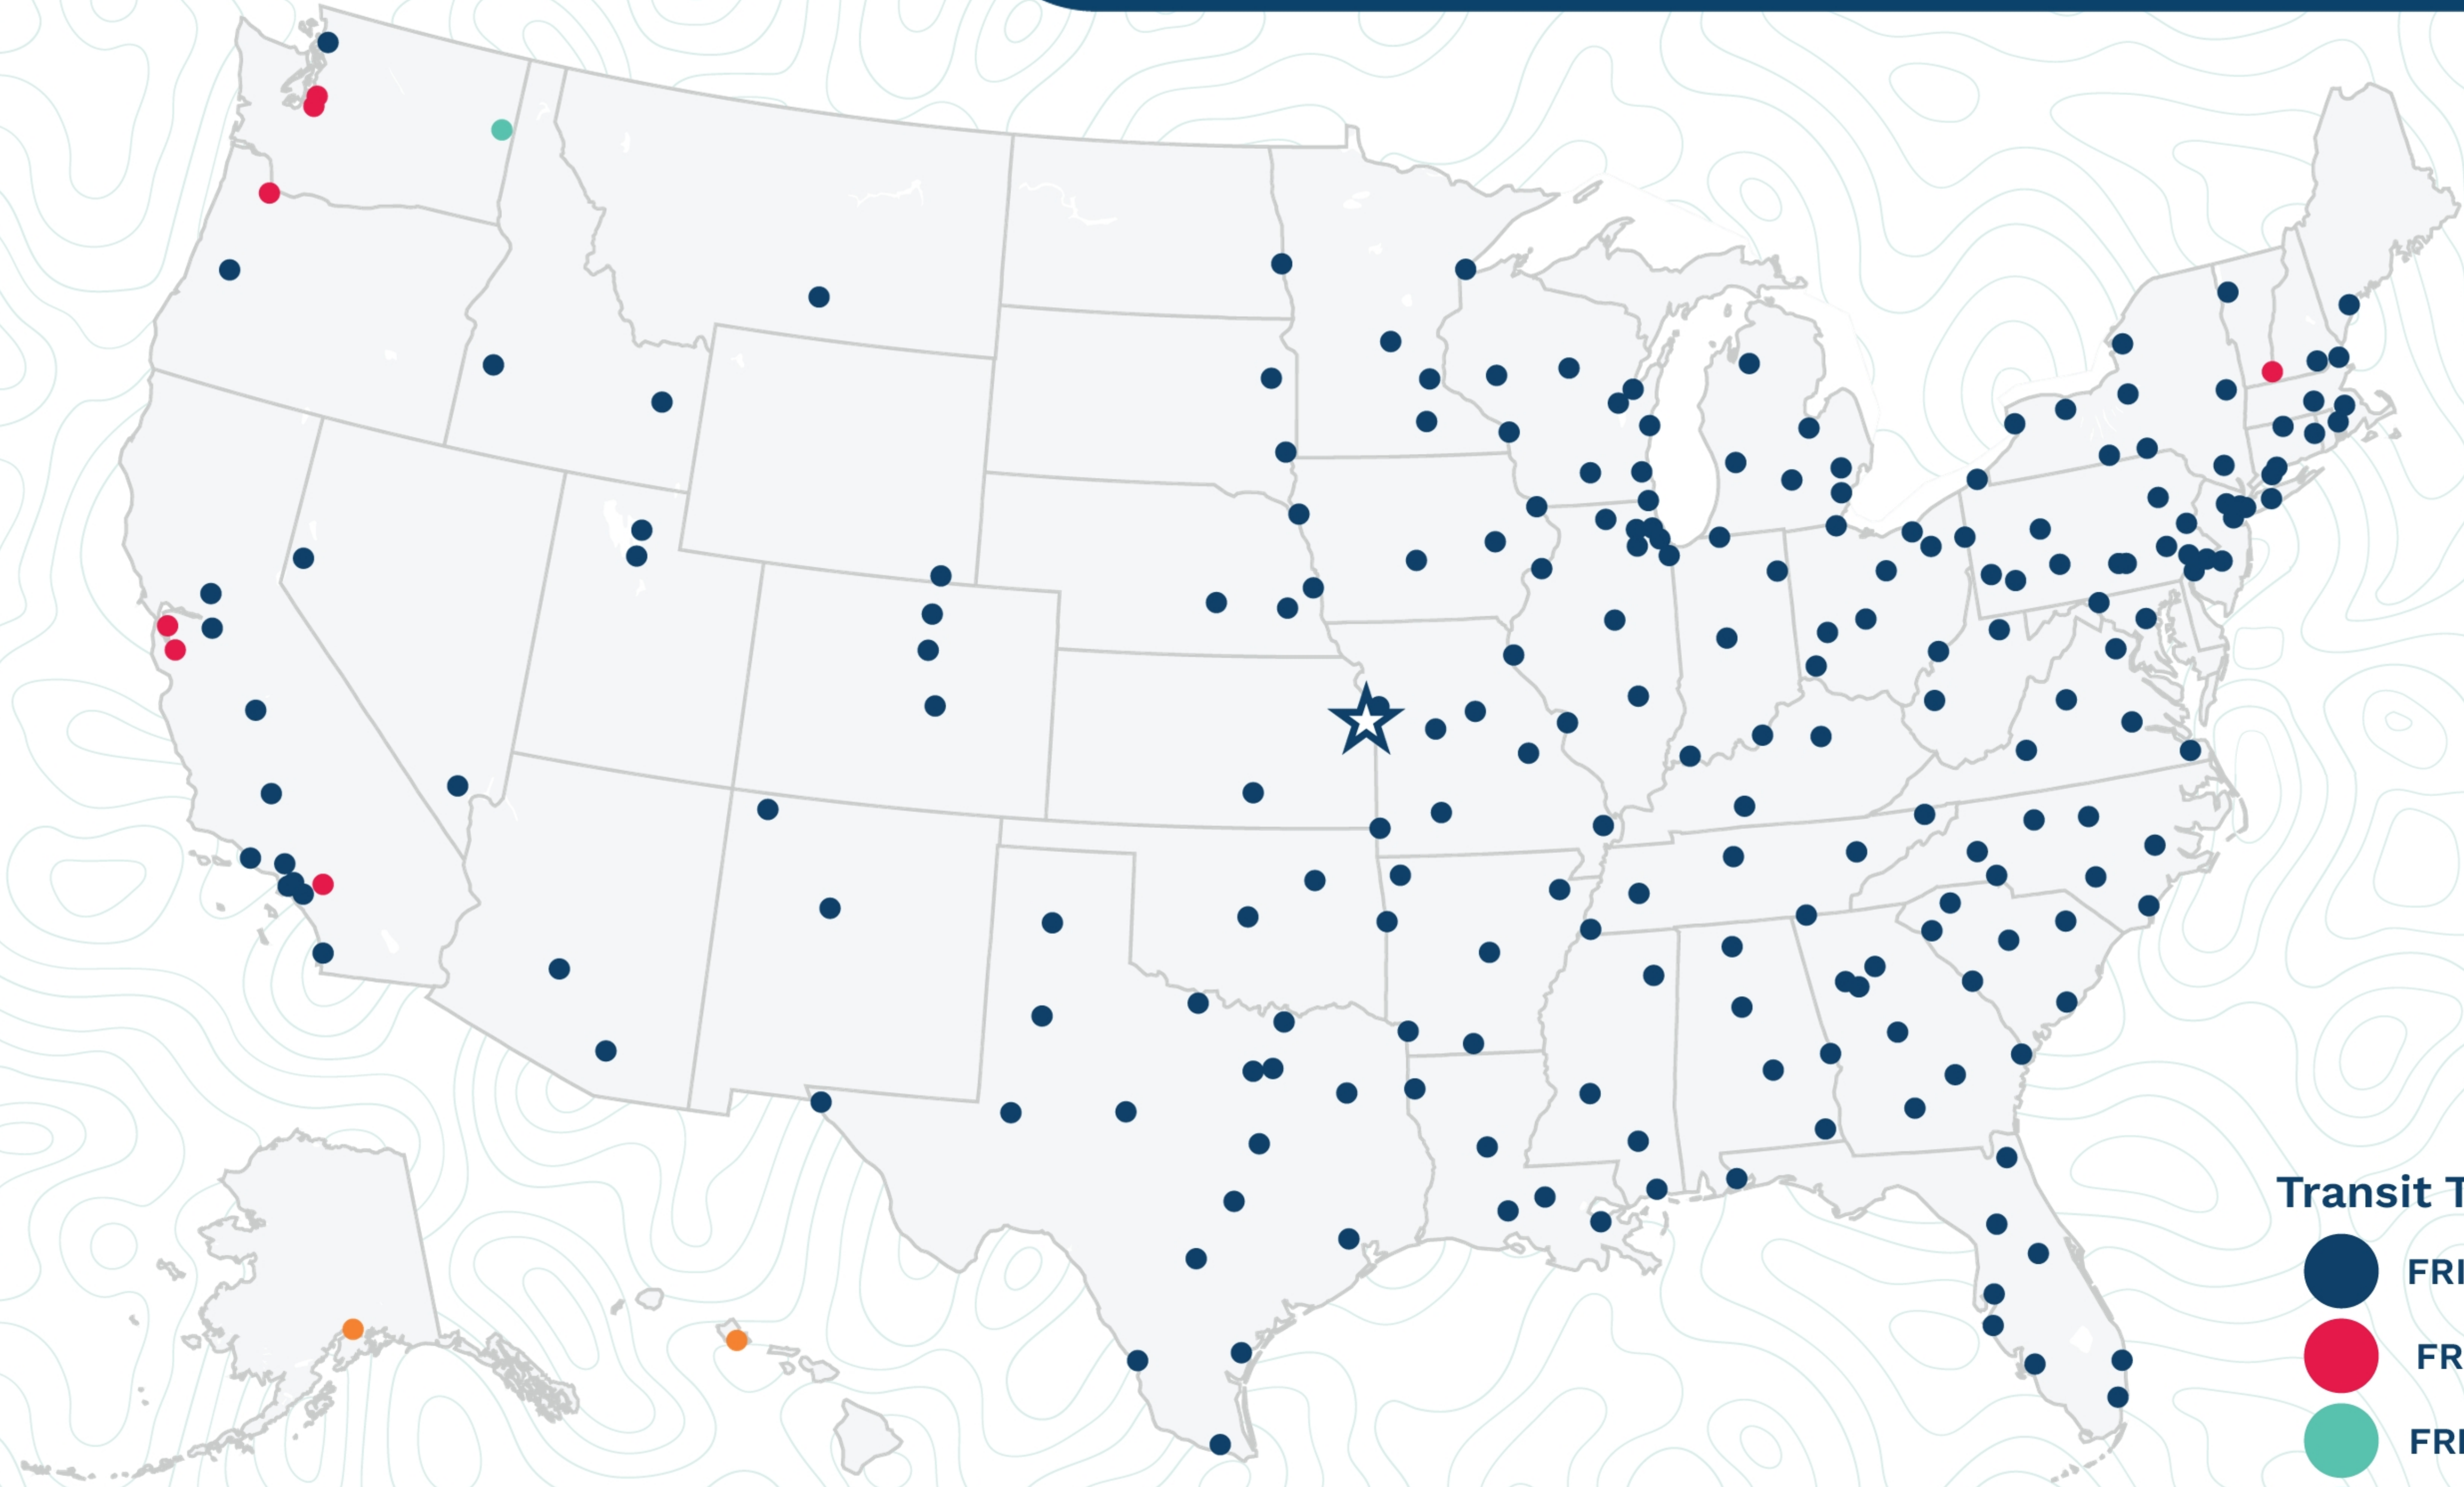

Olathe

680 South Pine St
Olathe, KS 66061
(913) 738-8003

Transit Times*

- FRI-MON
- FRI-TUE
- FRI-WED
- FRI-THU
- FRI-FRI
- 1 WEEK +

*Map graphically represents outbound transit times to service centers and is for illustrative purposes only.