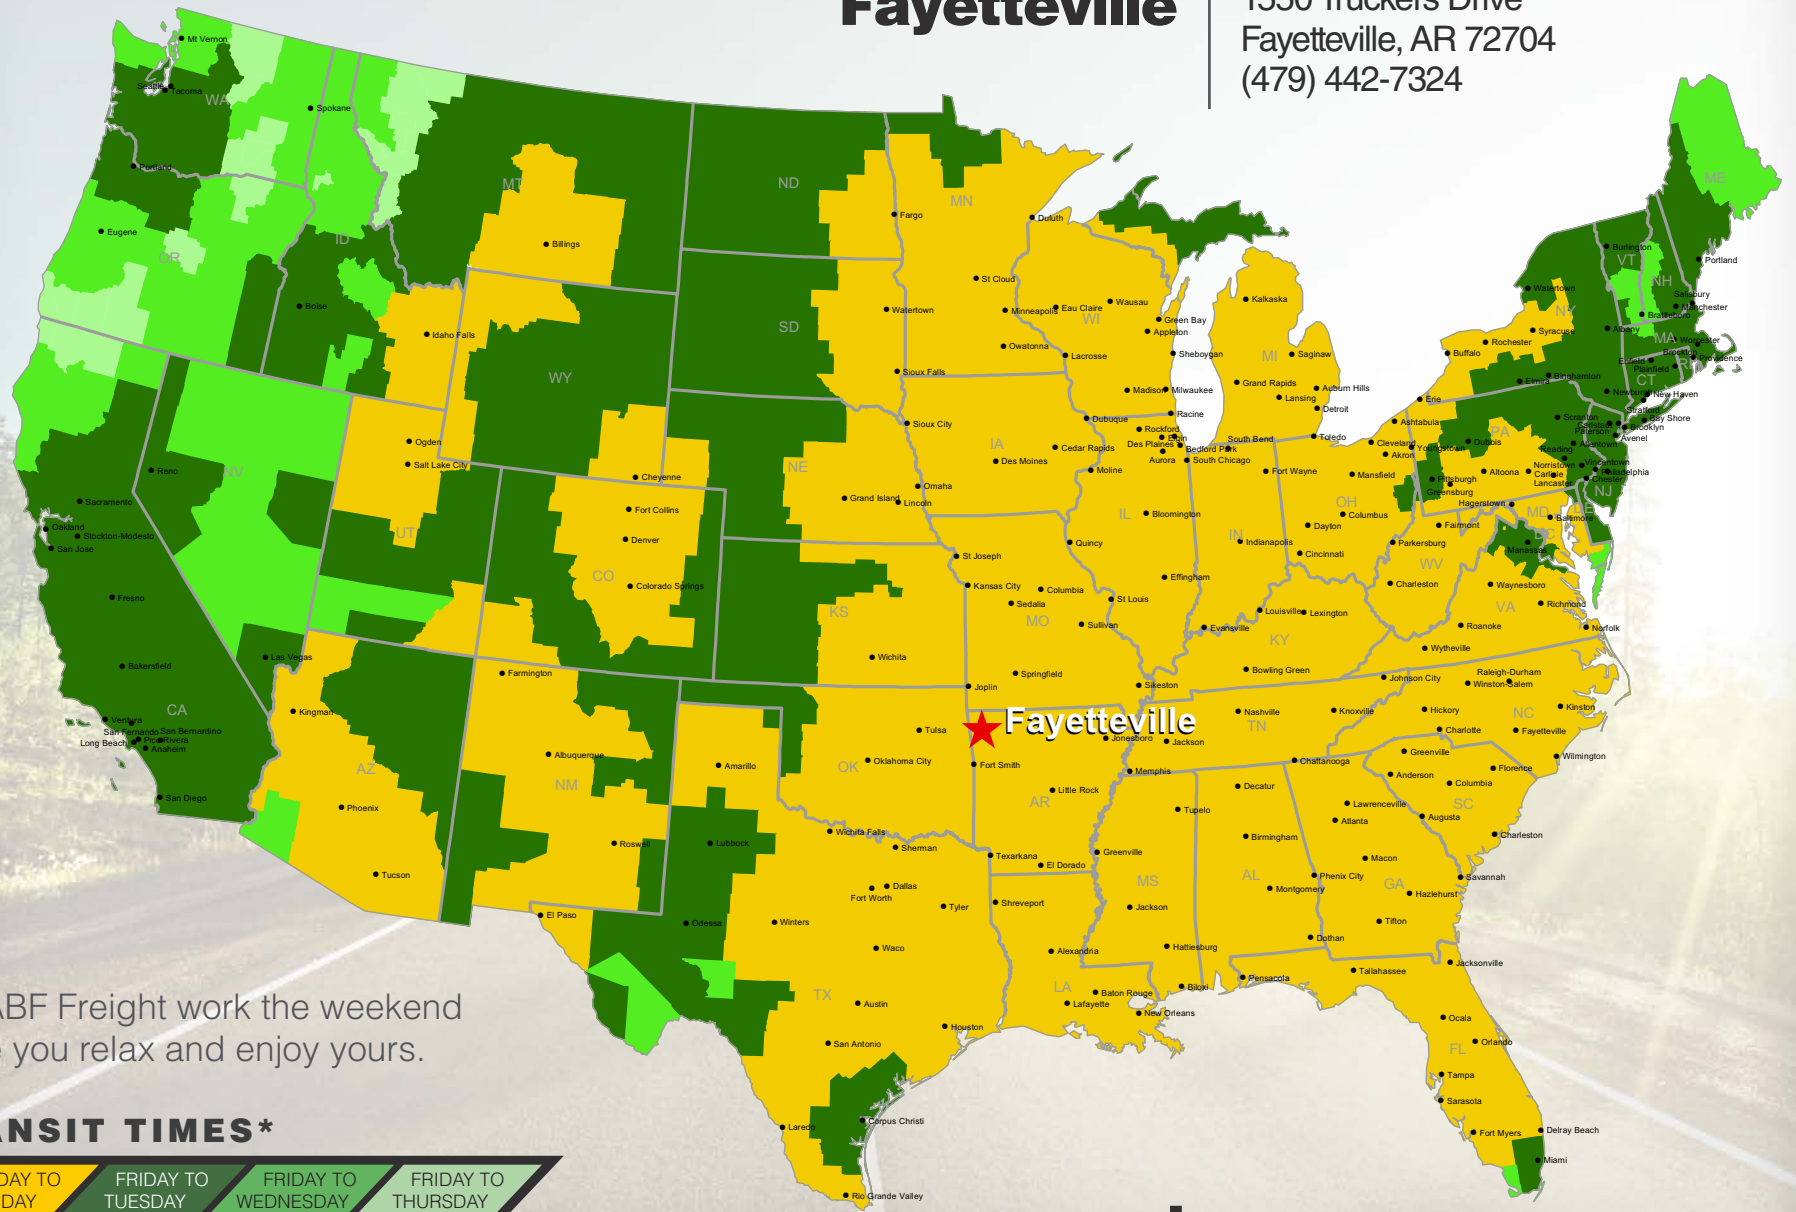

Fayetteville

1550 Truckers Drive
Fayetteville, AR 72704
(479) 442-7324

Let ABF Freight work the weekend while you relax and enjoy yours.

TRANSIT TIMES*

FRIDAY TO MONDAY

FRIDAY TO TUESDAY

FRIDAY TO WEDNESDAY

FRIDAY TO THURSDAY

*Map graphically represents outbound transit times to service centers and is for illustrative purposes only. For a specific transit request, visit arcb.com or contact your account manager.