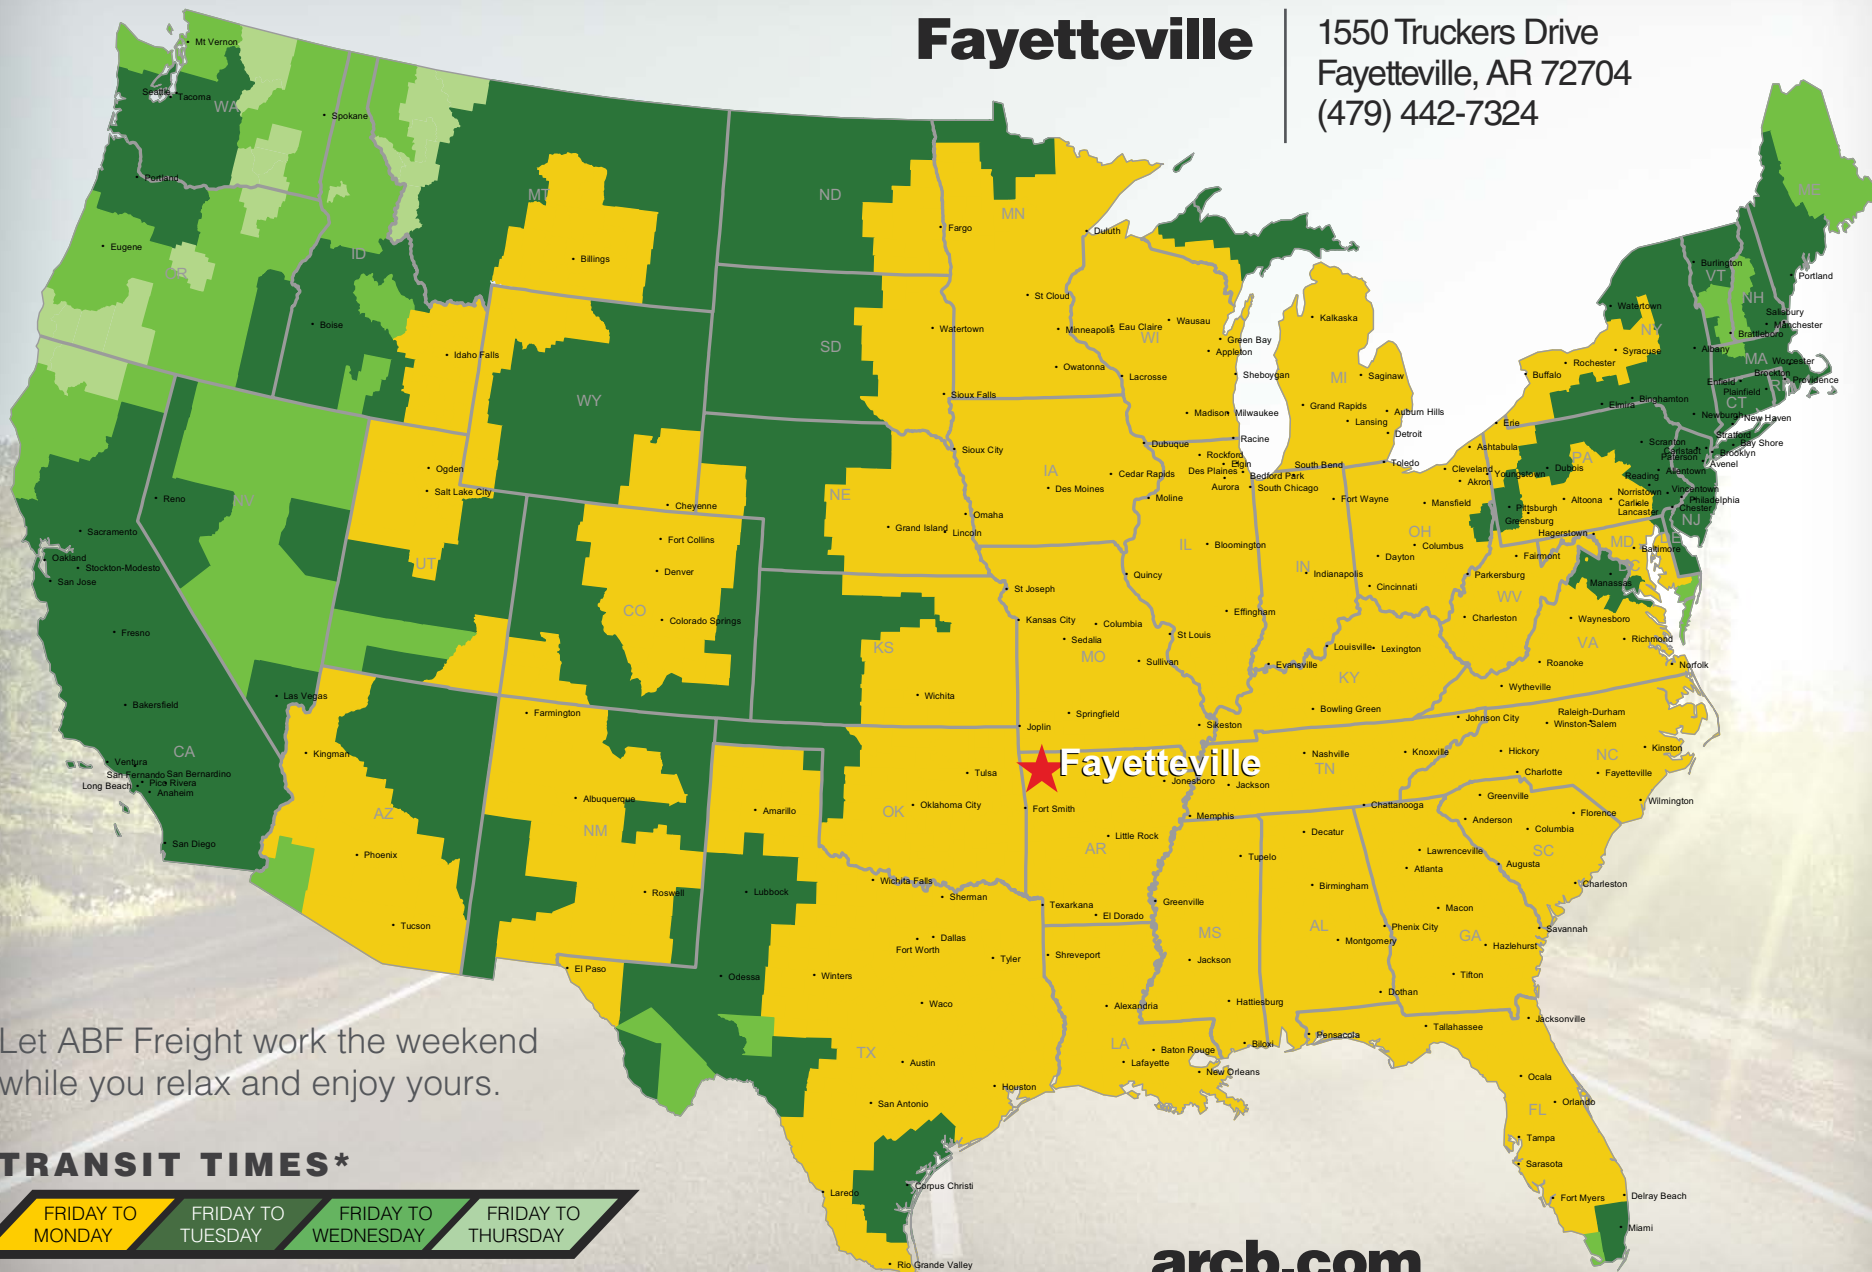

Fayetteville

1550 Truckers Drive
Fayetteville, AR 72704
(479) 442-7324

Let ABF Freight work the weekend while you relax and enjoy yours.

TRANSIT TIMES*

FRIDAY TO MONDAY

FRIDAY TO TUESDAY

FRIDAY TO WEDNESDAY

FRIDAY TO THURSDAY

*Map graphically represents outbound transit times to service centers and is for illustrative purposes only. For a specific transit request, visit arcb.com or contact your account manager.