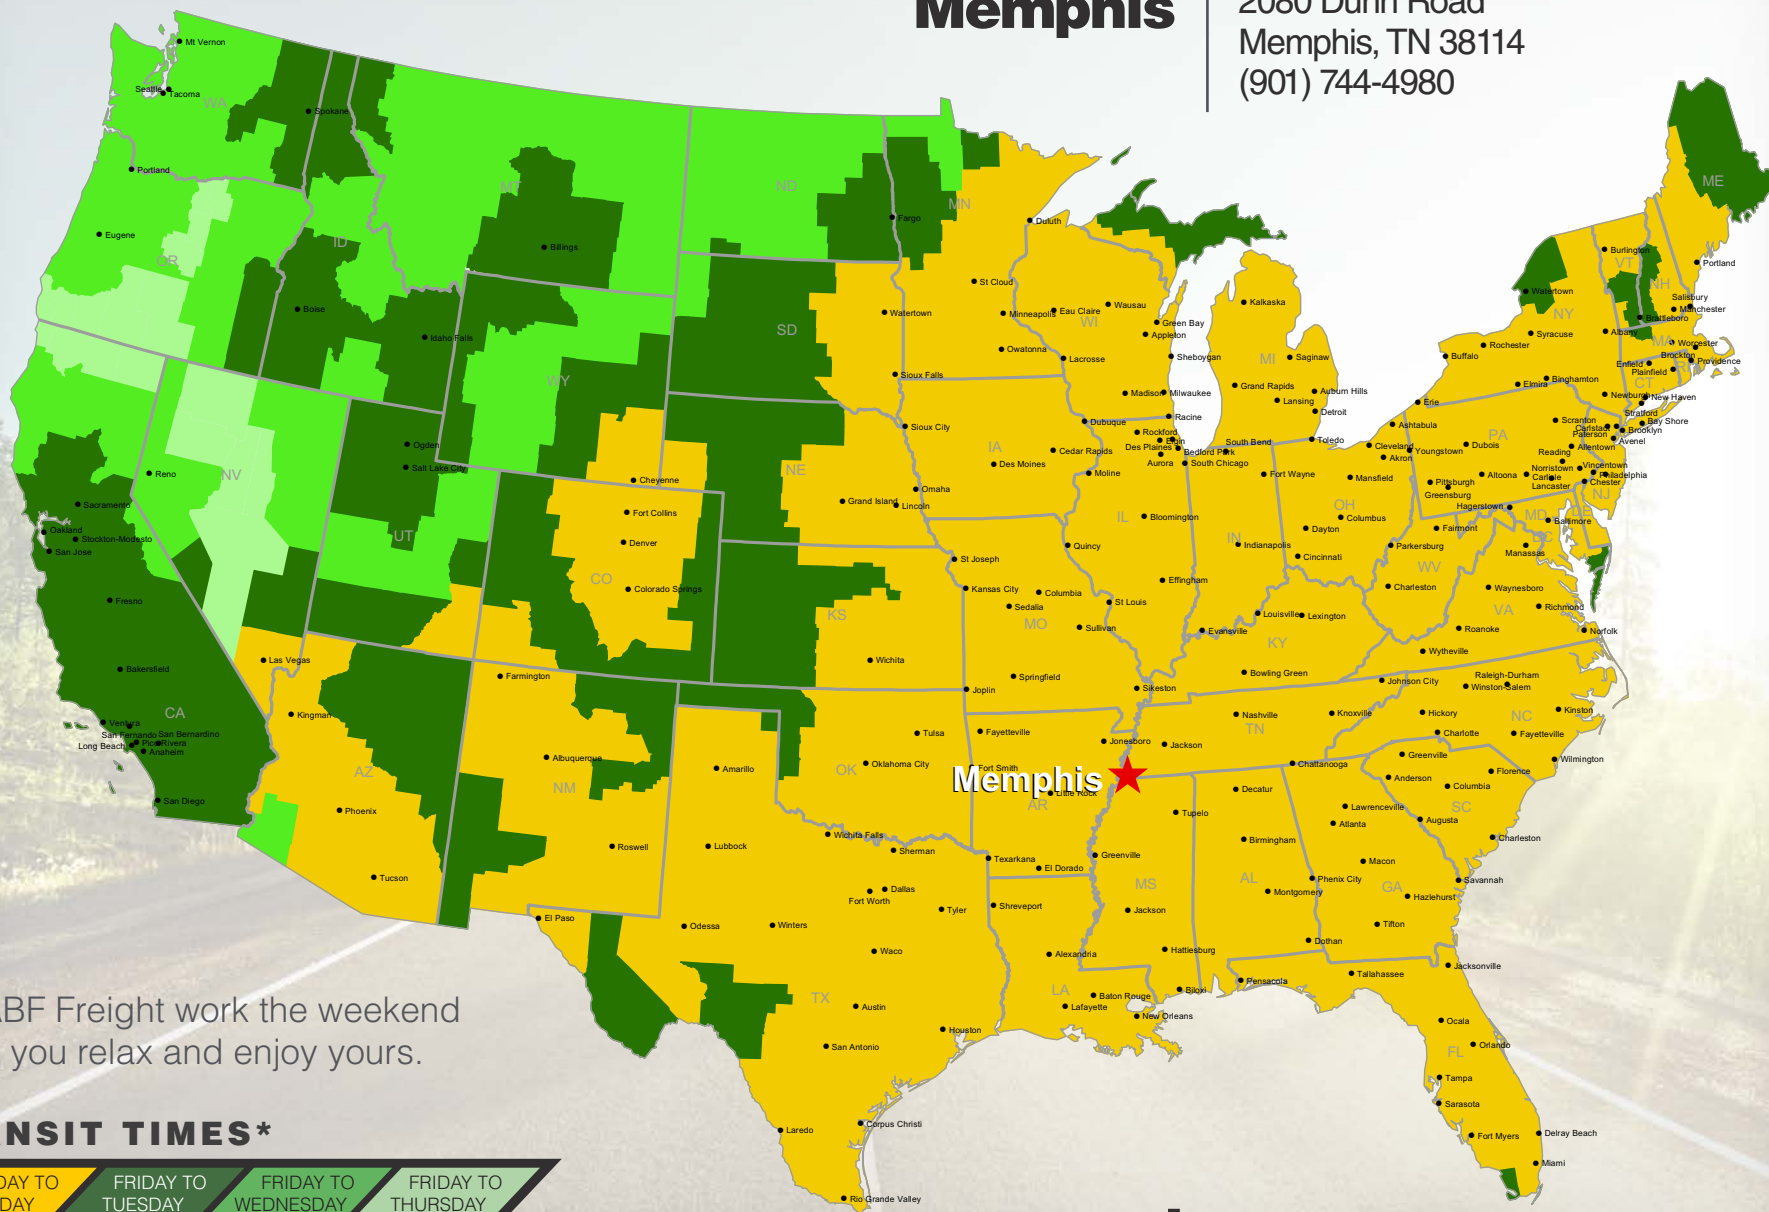

Memphis

2080 Dunn Road
 Memphis, TN 38114
 (901) 744-4980

Let ABF Freight work the weekend while you relax and enjoy yours.

TRANSIT TIMES*

FRIDAY TO MONDAY

FRIDAY TO TUESDAY

FRIDAY TO WEDNESDAY

FRIDAY TO THURSDAY

*Map graphically represents outbound transit times to service centers and is for illustrative purposes only. For a specific transit request, visit arcb.com or contact your account manager.

arcb.com

022018 - 009