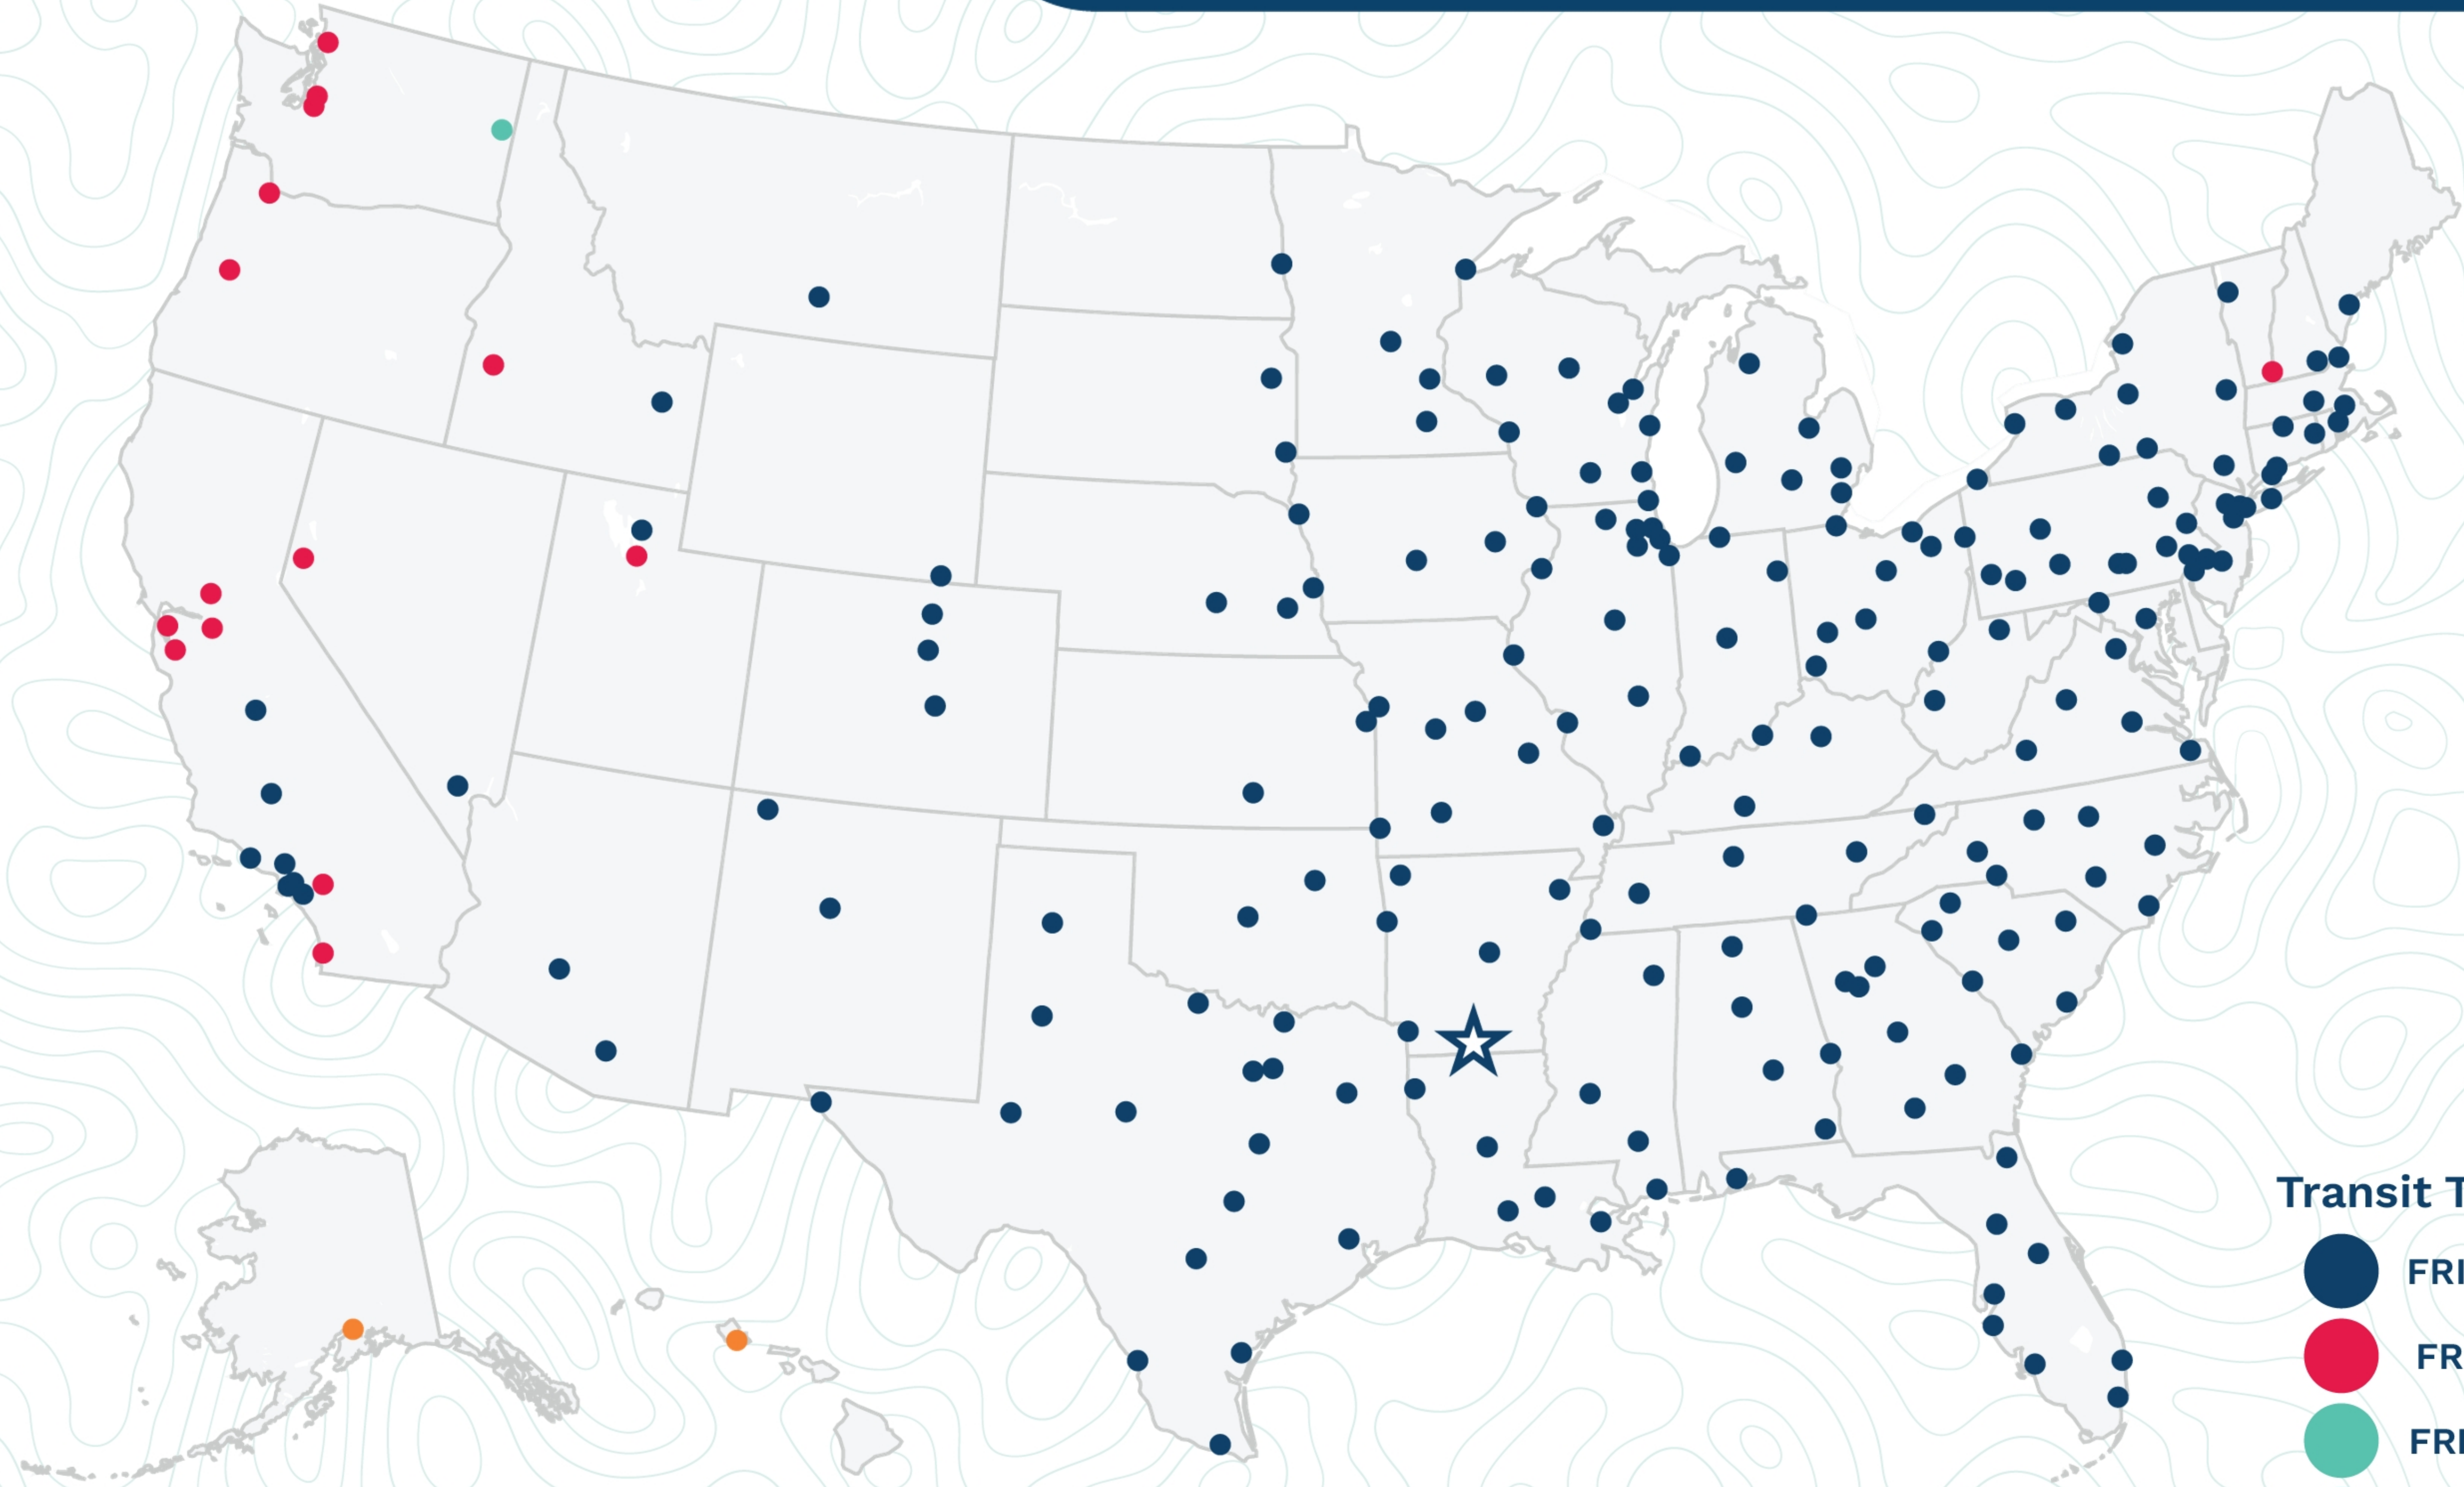

El Dorado

1185 Paxton Road
El Dorado, AR 71730
(870) 862-3497

Transit Times*

- FRI-MON
- FRI-TUE
- FRI-WED
- FRI-THU
- FRI-FRI
- 1 WEEK +

*Map graphically represents outbound transit times to service centers and is for illustrative purposes only.