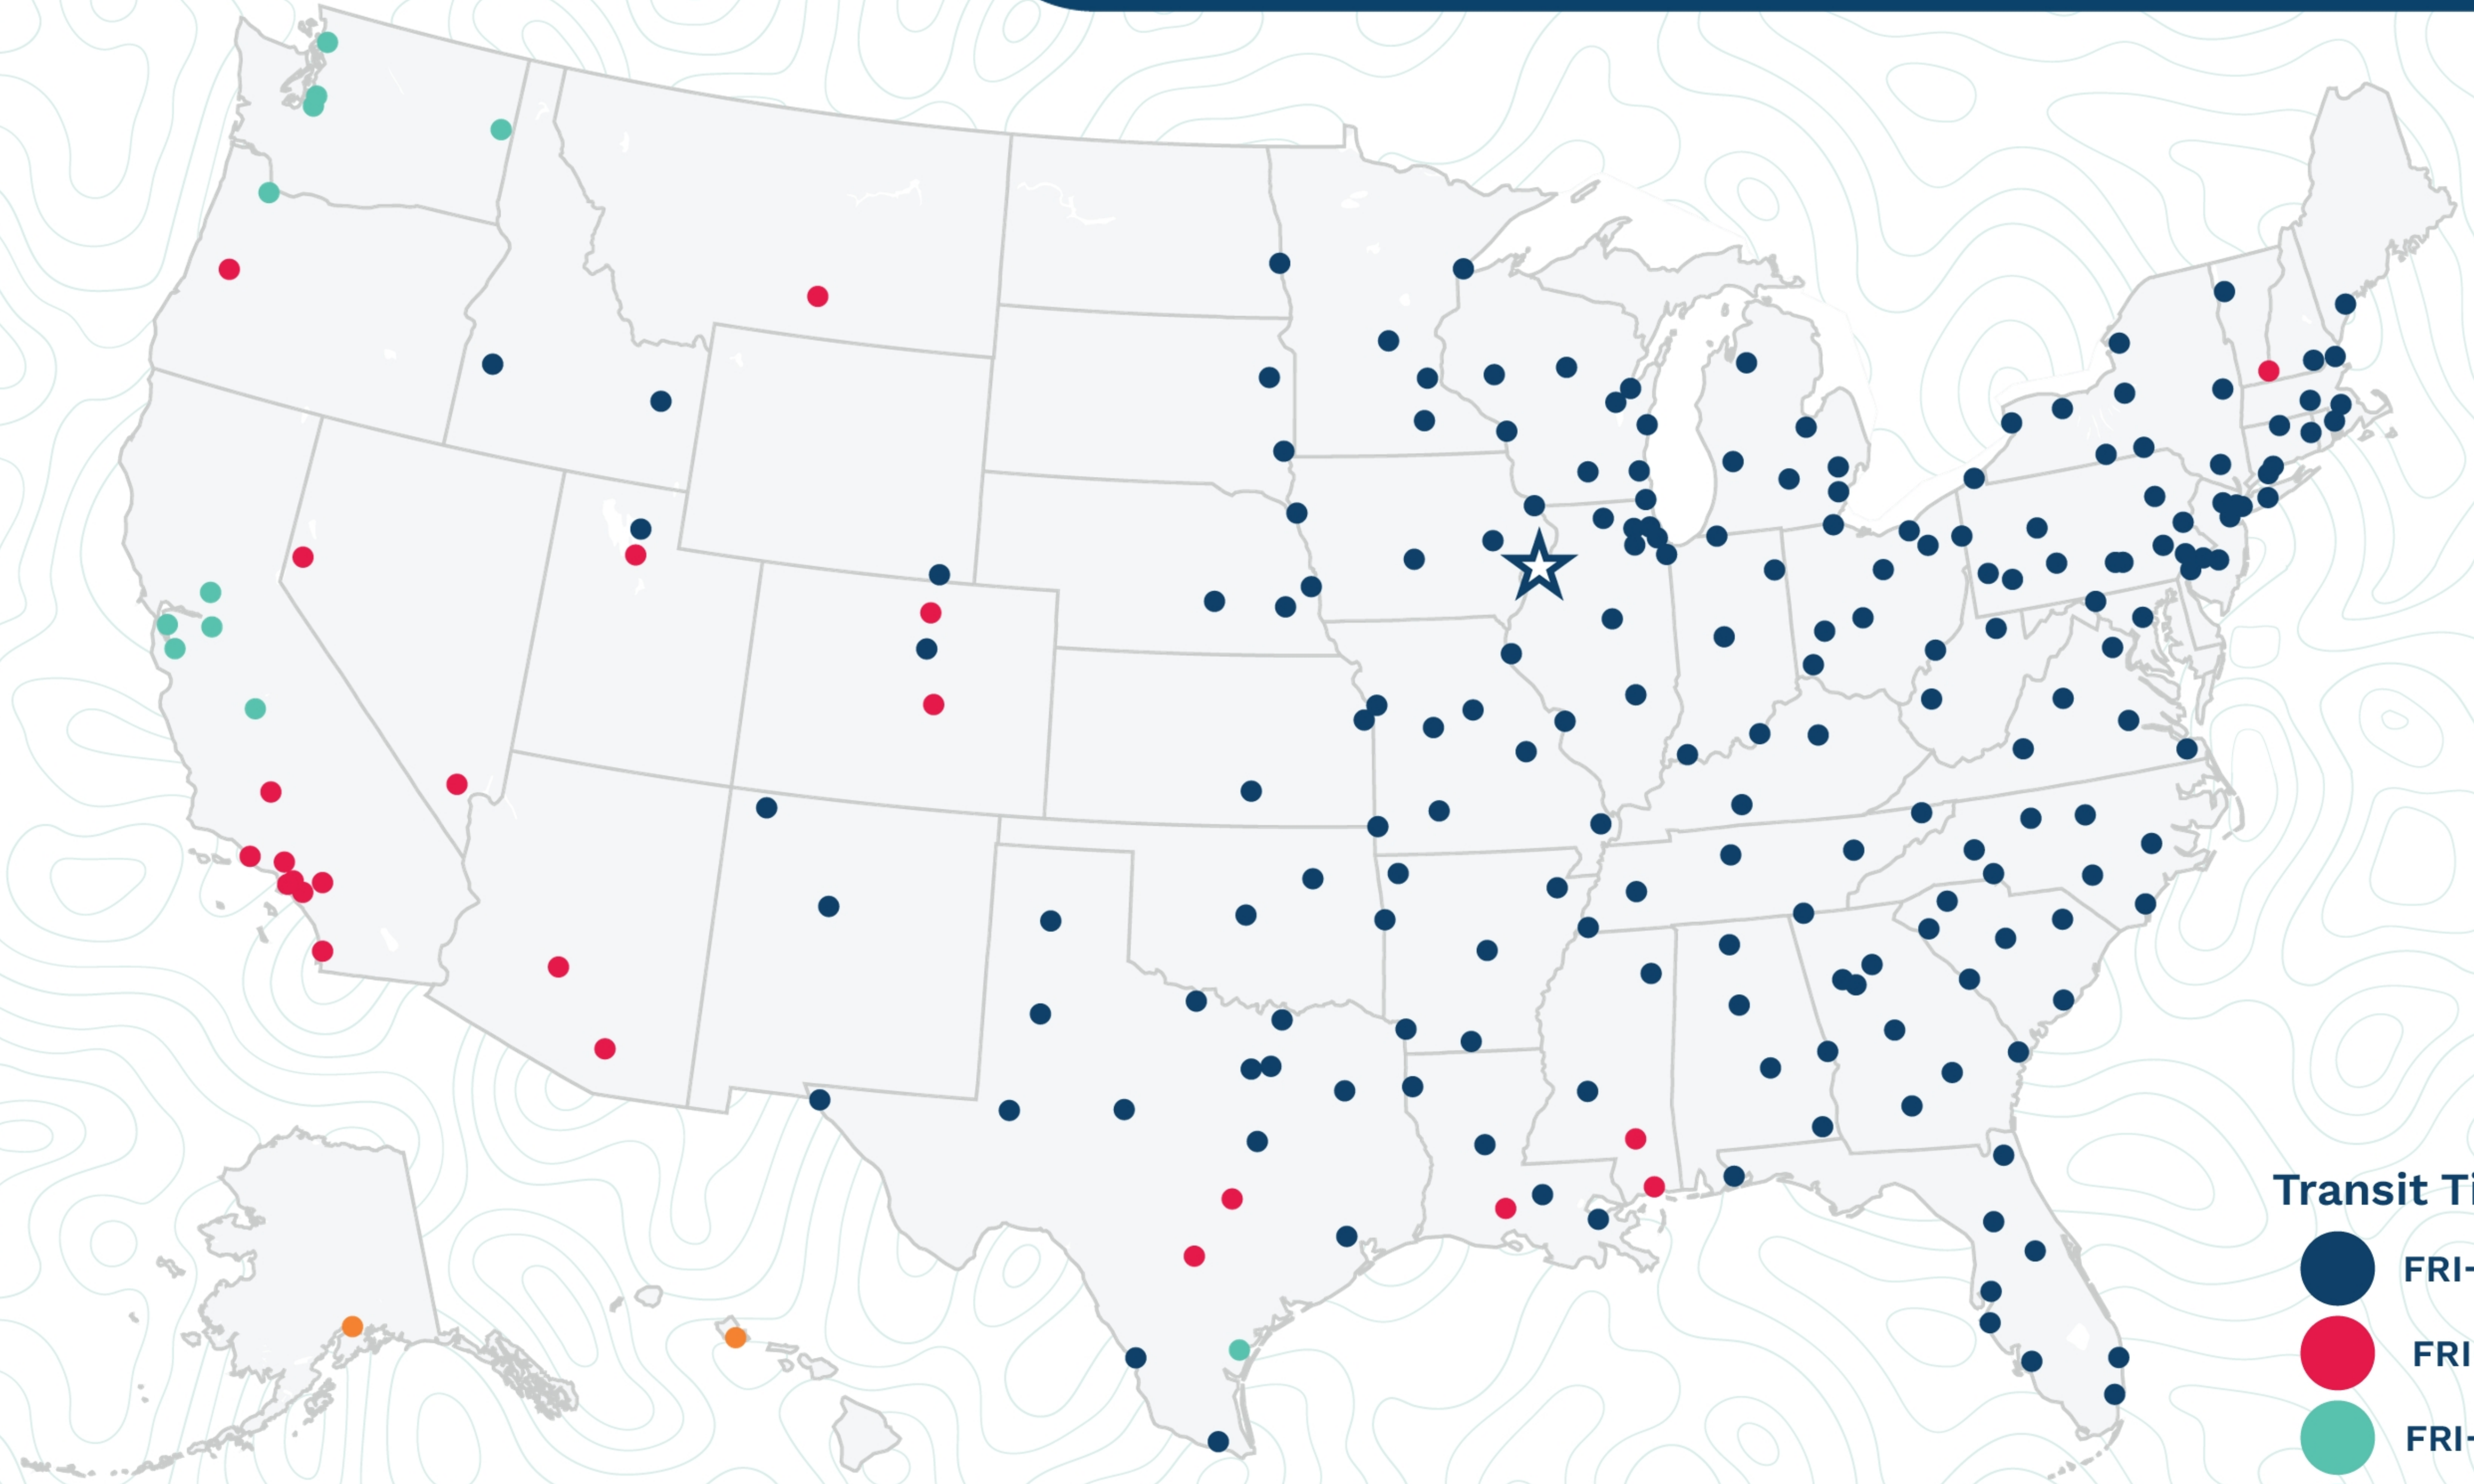

Moline

8300 31st St W
Rock Island, IL 61201
(309) 787-6101

Transit Times*

- FRI-MON
- FRI-TUE
- FRI-WED
- FRI-THU
- FRI-FRI
- 1 WEEK +

*Map graphically represents outbound transit times to service centers and is for illustrative purposes only.