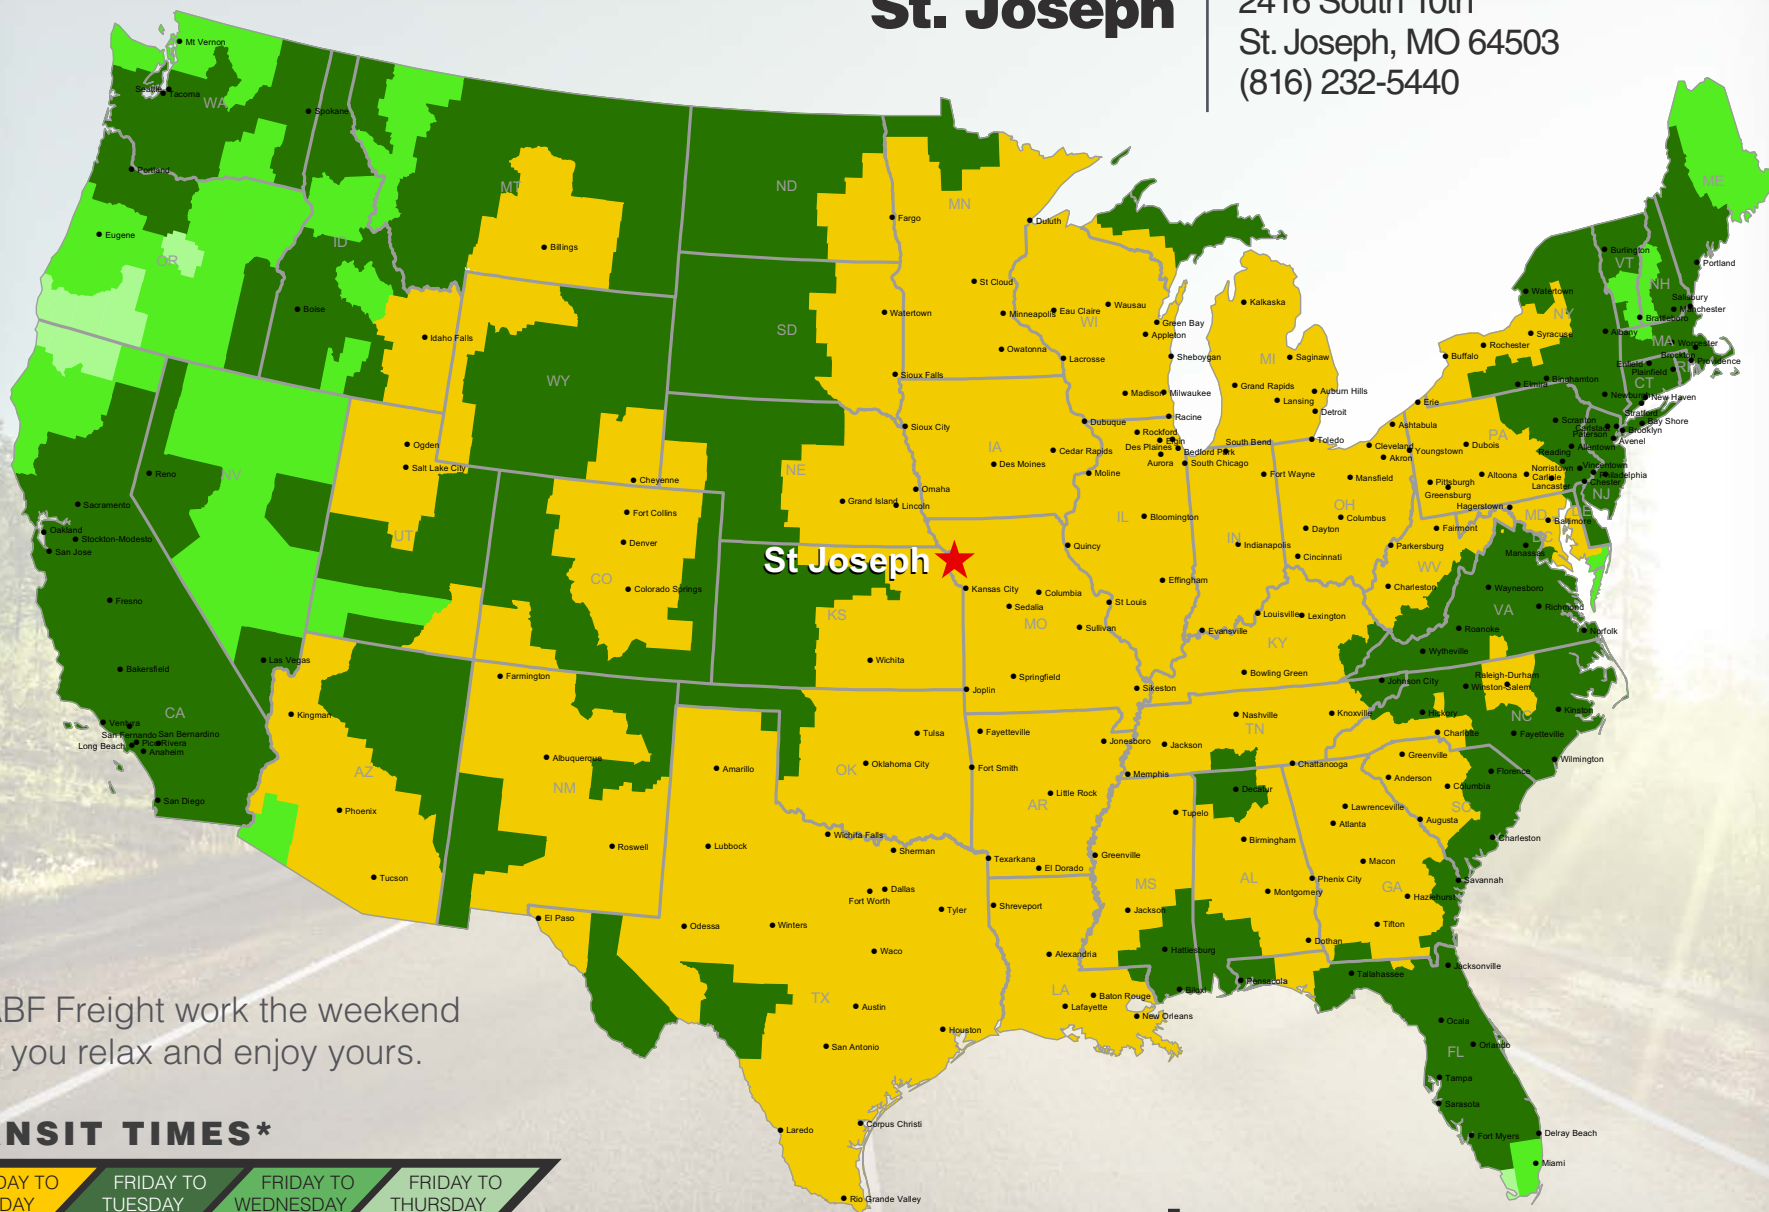

St. Joseph

2416 South 10th
St. Joseph, MO 64503
(816) 232-5440

St. Joseph 

Let ABF Freight work the weekend while you relax and enjoy yours.

TRANSIT TIMES*

FRIDAY TO MONDAY

FRIDAY TO TUESDAY

FRIDAY TO WEDNESDAY

FRIDAY TO THURSDAY

*Map graphically represents outbound transit times to service centers and is for illustrative purposes only. For a specific transit request, visit arcb.com or contact your account manager.