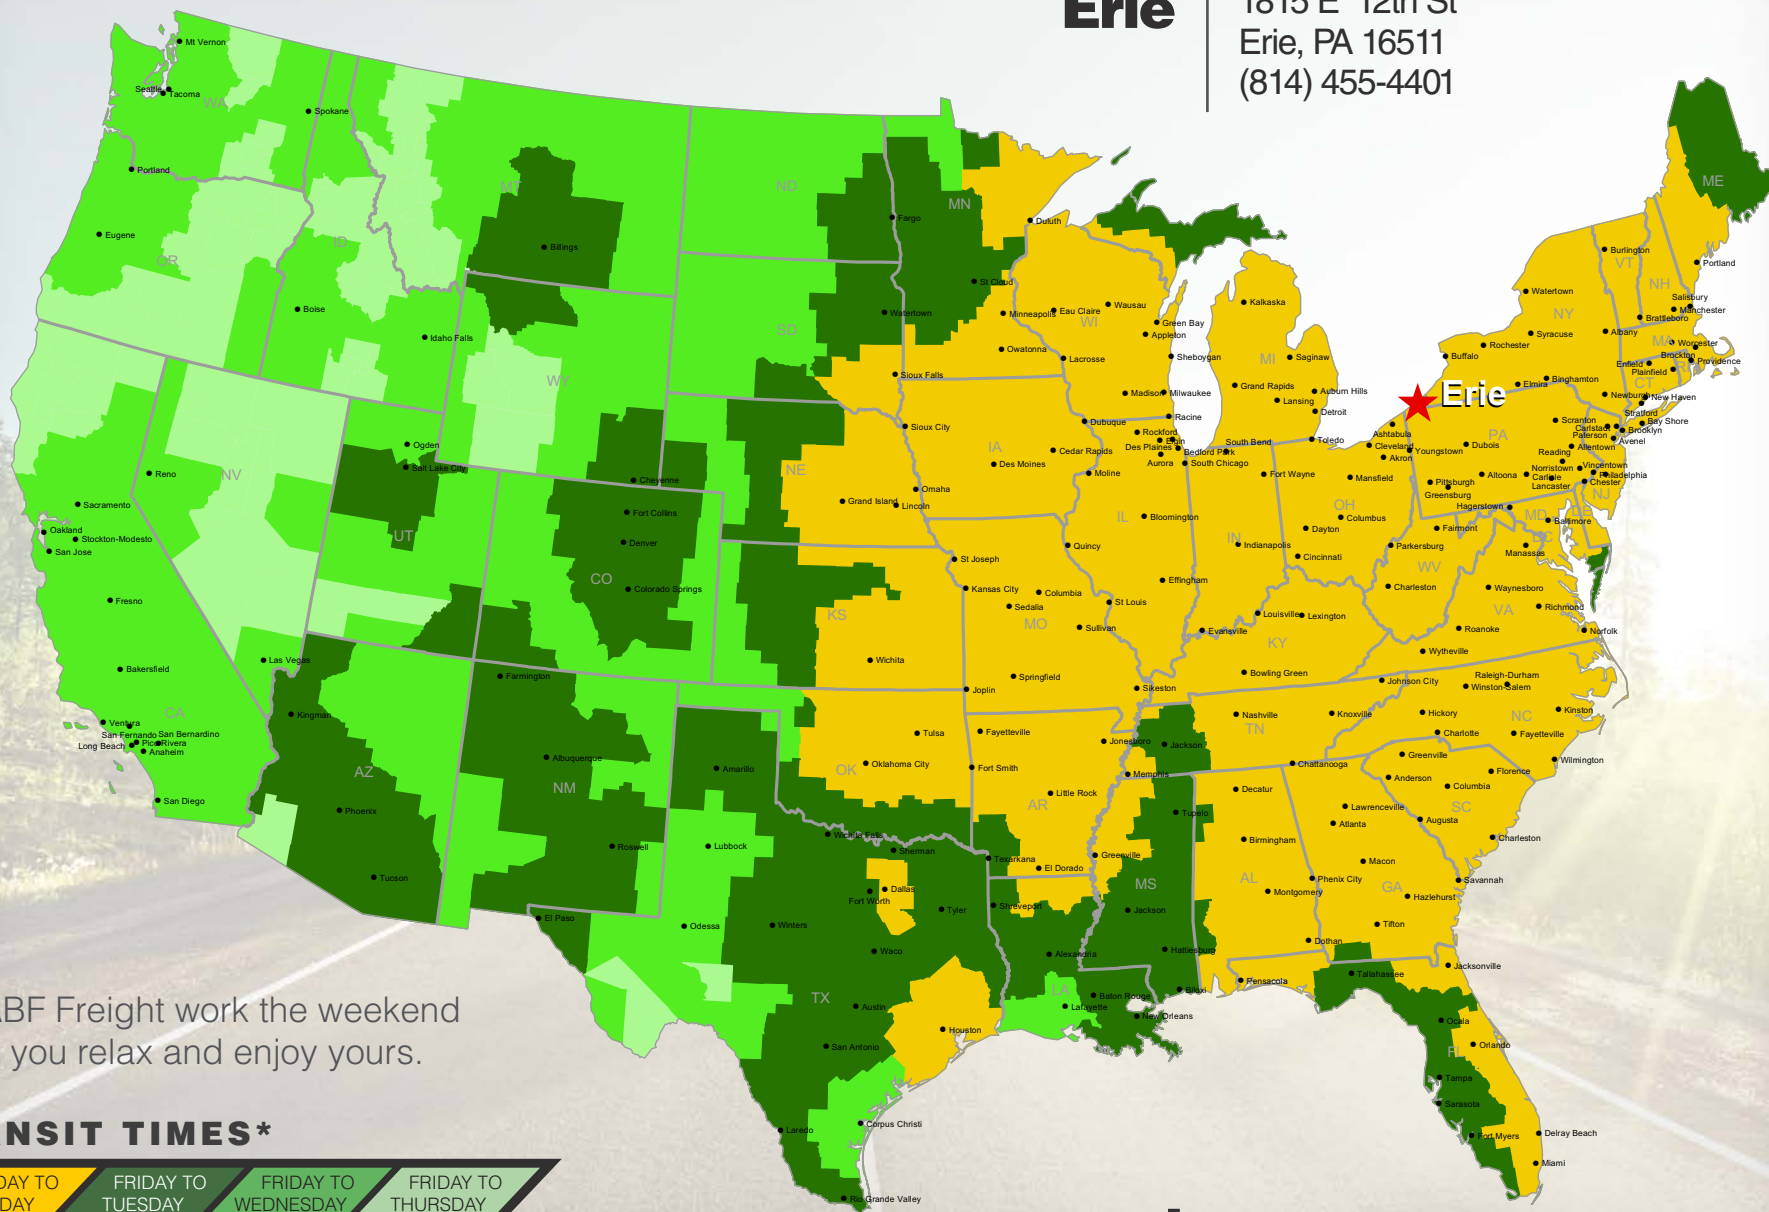

Erie

1815 E 12th St
Erie, PA 16511
(814) 455-4401

Let ABF Freight work the weekend while you relax and enjoy yours.

TRANSIT TIMES*

FRIDAY TO MONDAY

FRIDAY TO TUESDAY

FRIDAY TO WEDNESDAY

FRIDAY TO THURSDAY

arcb.com

*Map graphically represents outbound transit times to service centers and is for illustrative purposes only. For a specific transit request, visit arcb.com or contact your account manager.