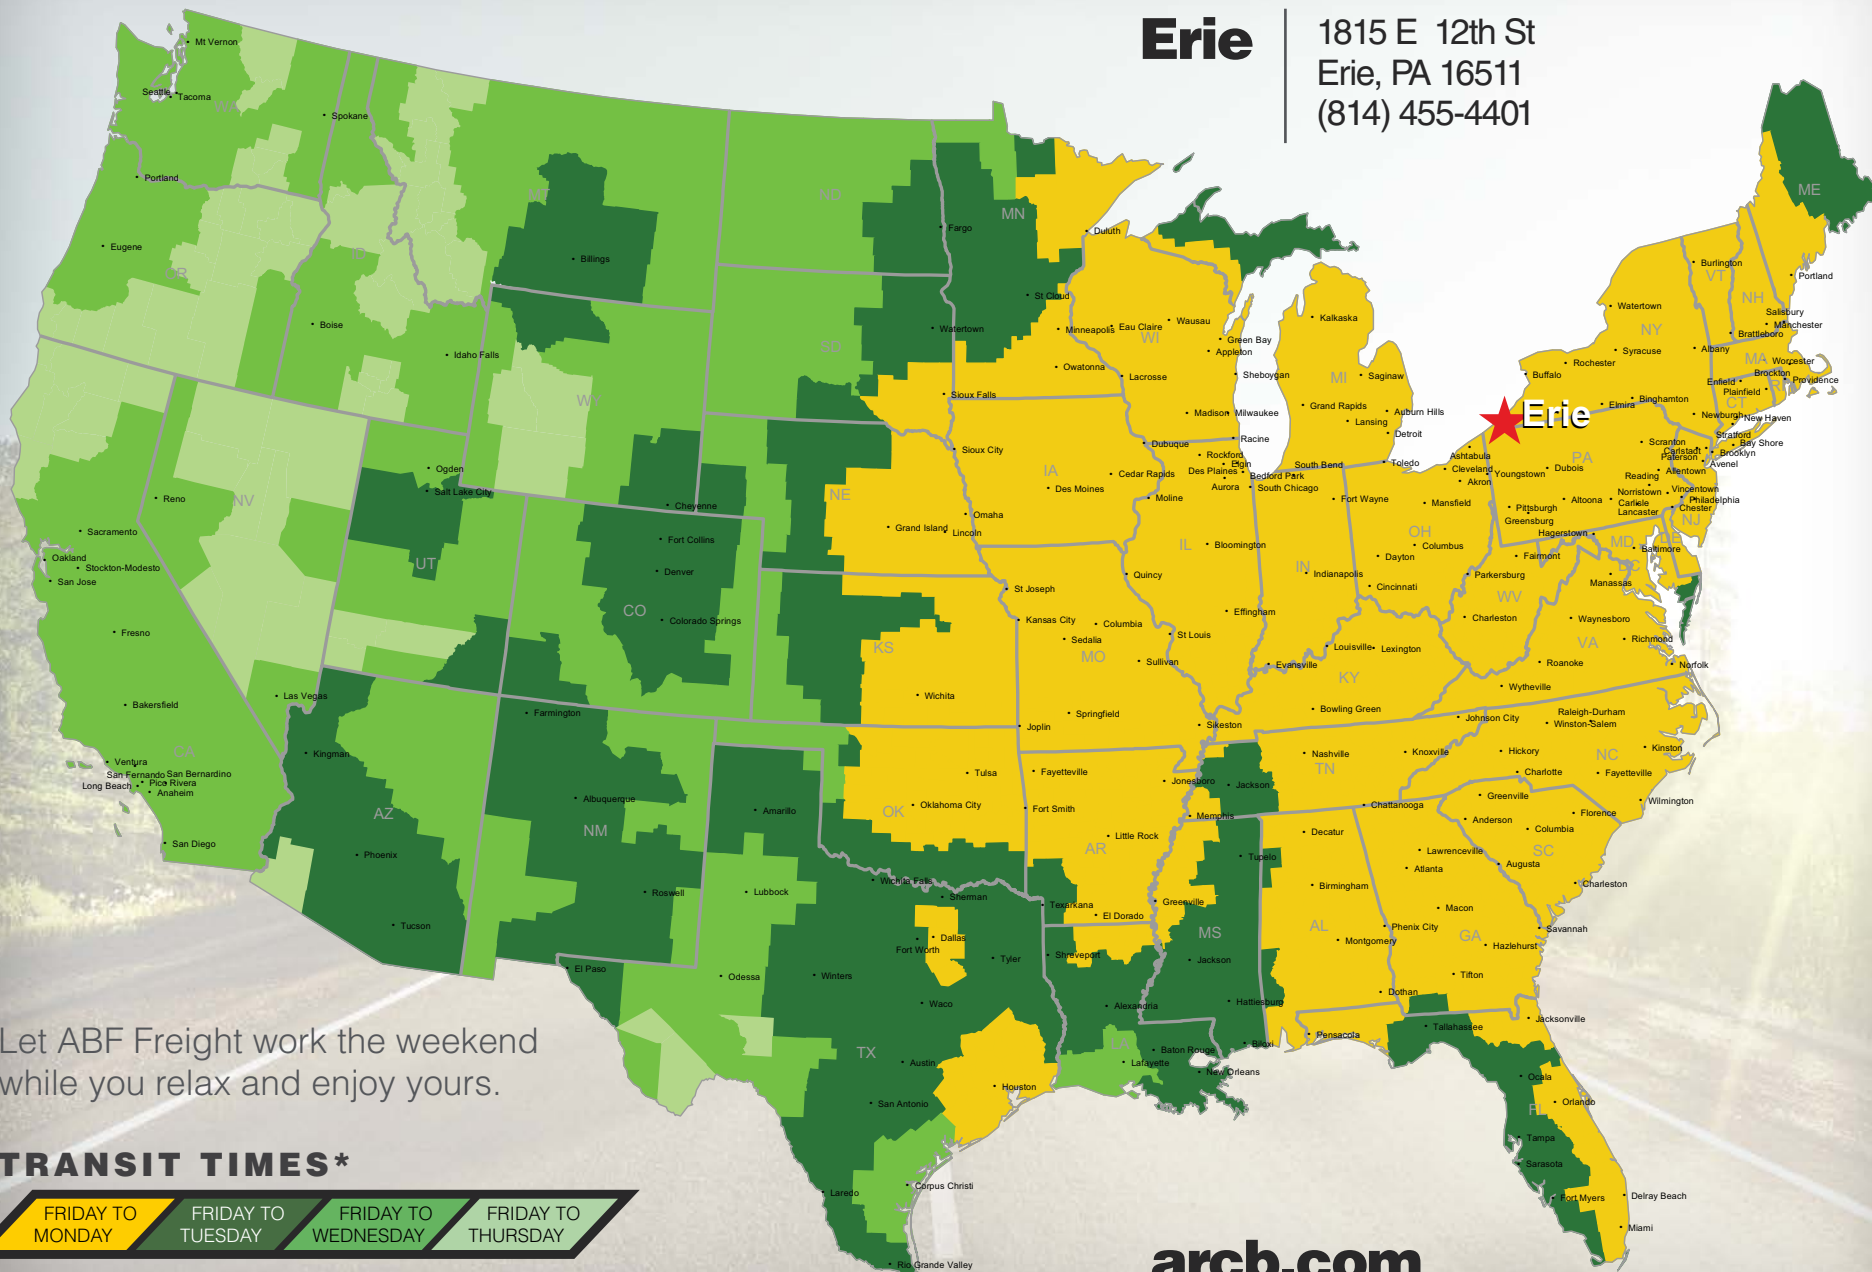

Erie

1815 E 12th St
Erie, PA 16511
(814) 455-4401

Let ABF Freight work the weekend while you relax and enjoy yours.

TRANSIT TIMES*

*Map graphically represents outbound transit times to service centers and is for illustrative purposes only. For a specific transit request, visit arcb.com or contact your account manager.