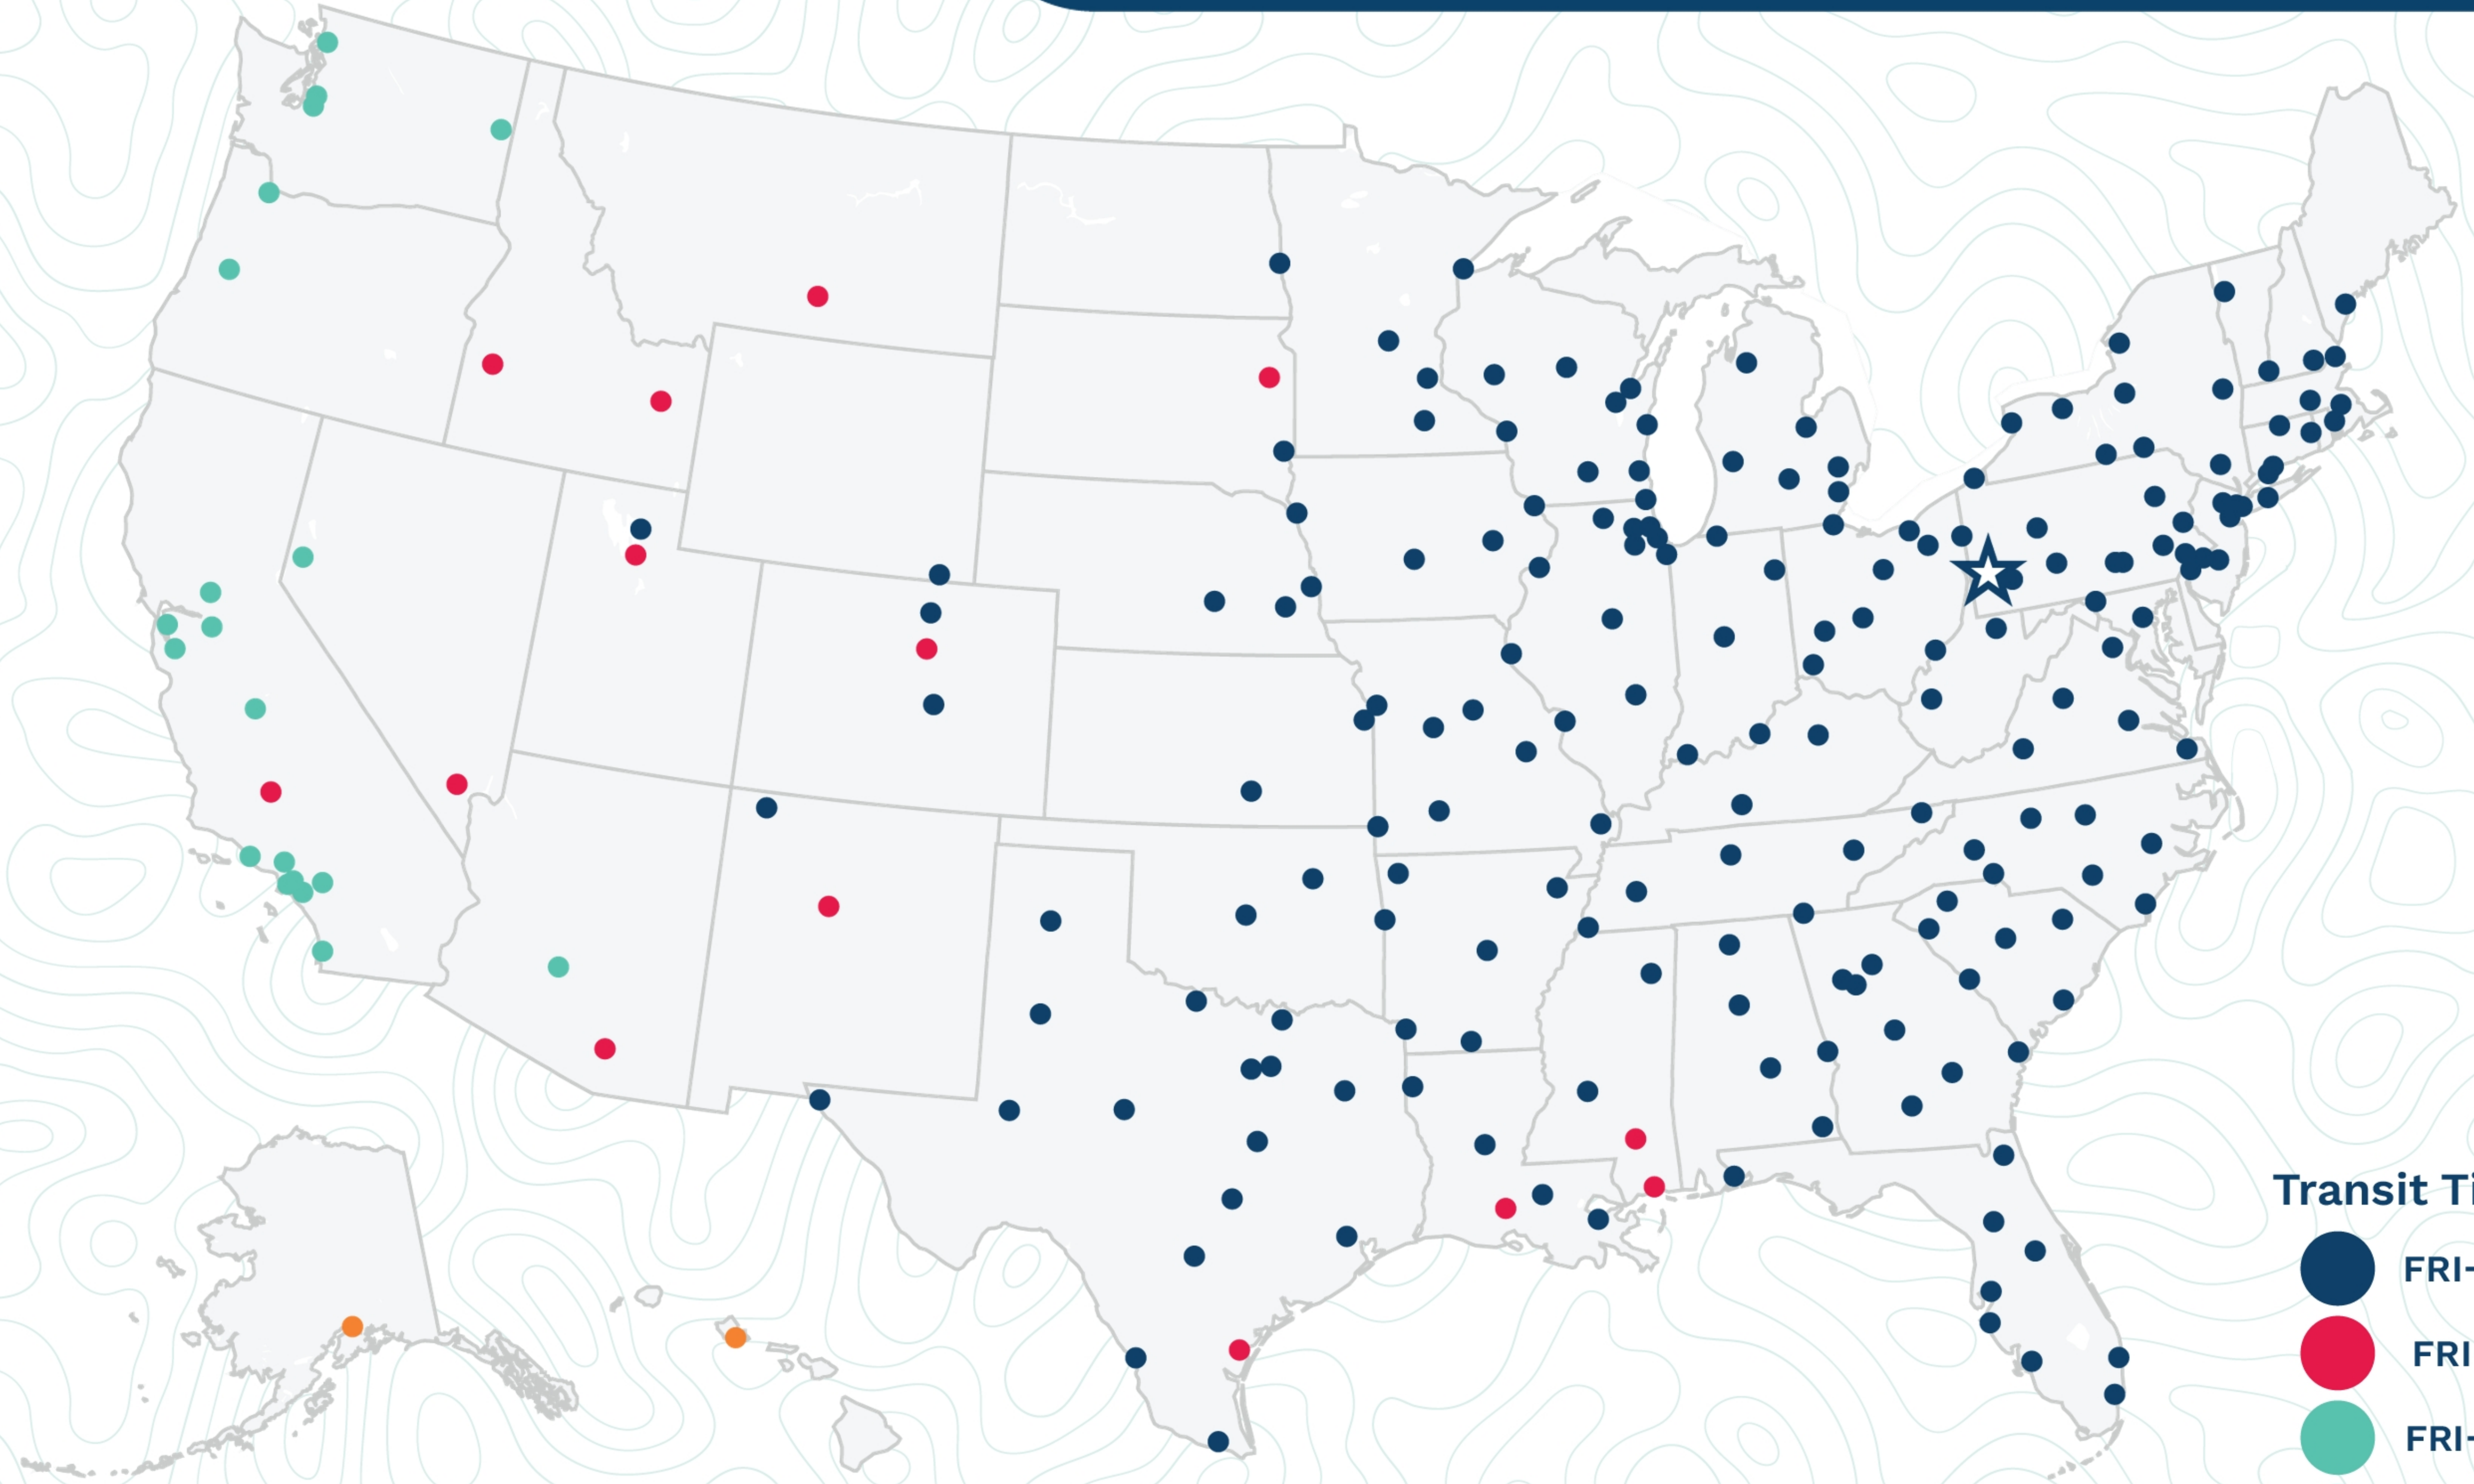

## Pittsburgh

770 Beechnut Dr, Chartiers Ind Park  
Pittsburgh, PA 15205  
(412) 928-8270

### Transit Times\*

- FRI-MON
- FRI-TUE
- FRI-WED
- FRI-THU
- FRI-FRI
- 1 WEEK +

\*Map graphically represents outbound transit times to service centers and is for illustrative purposes only.