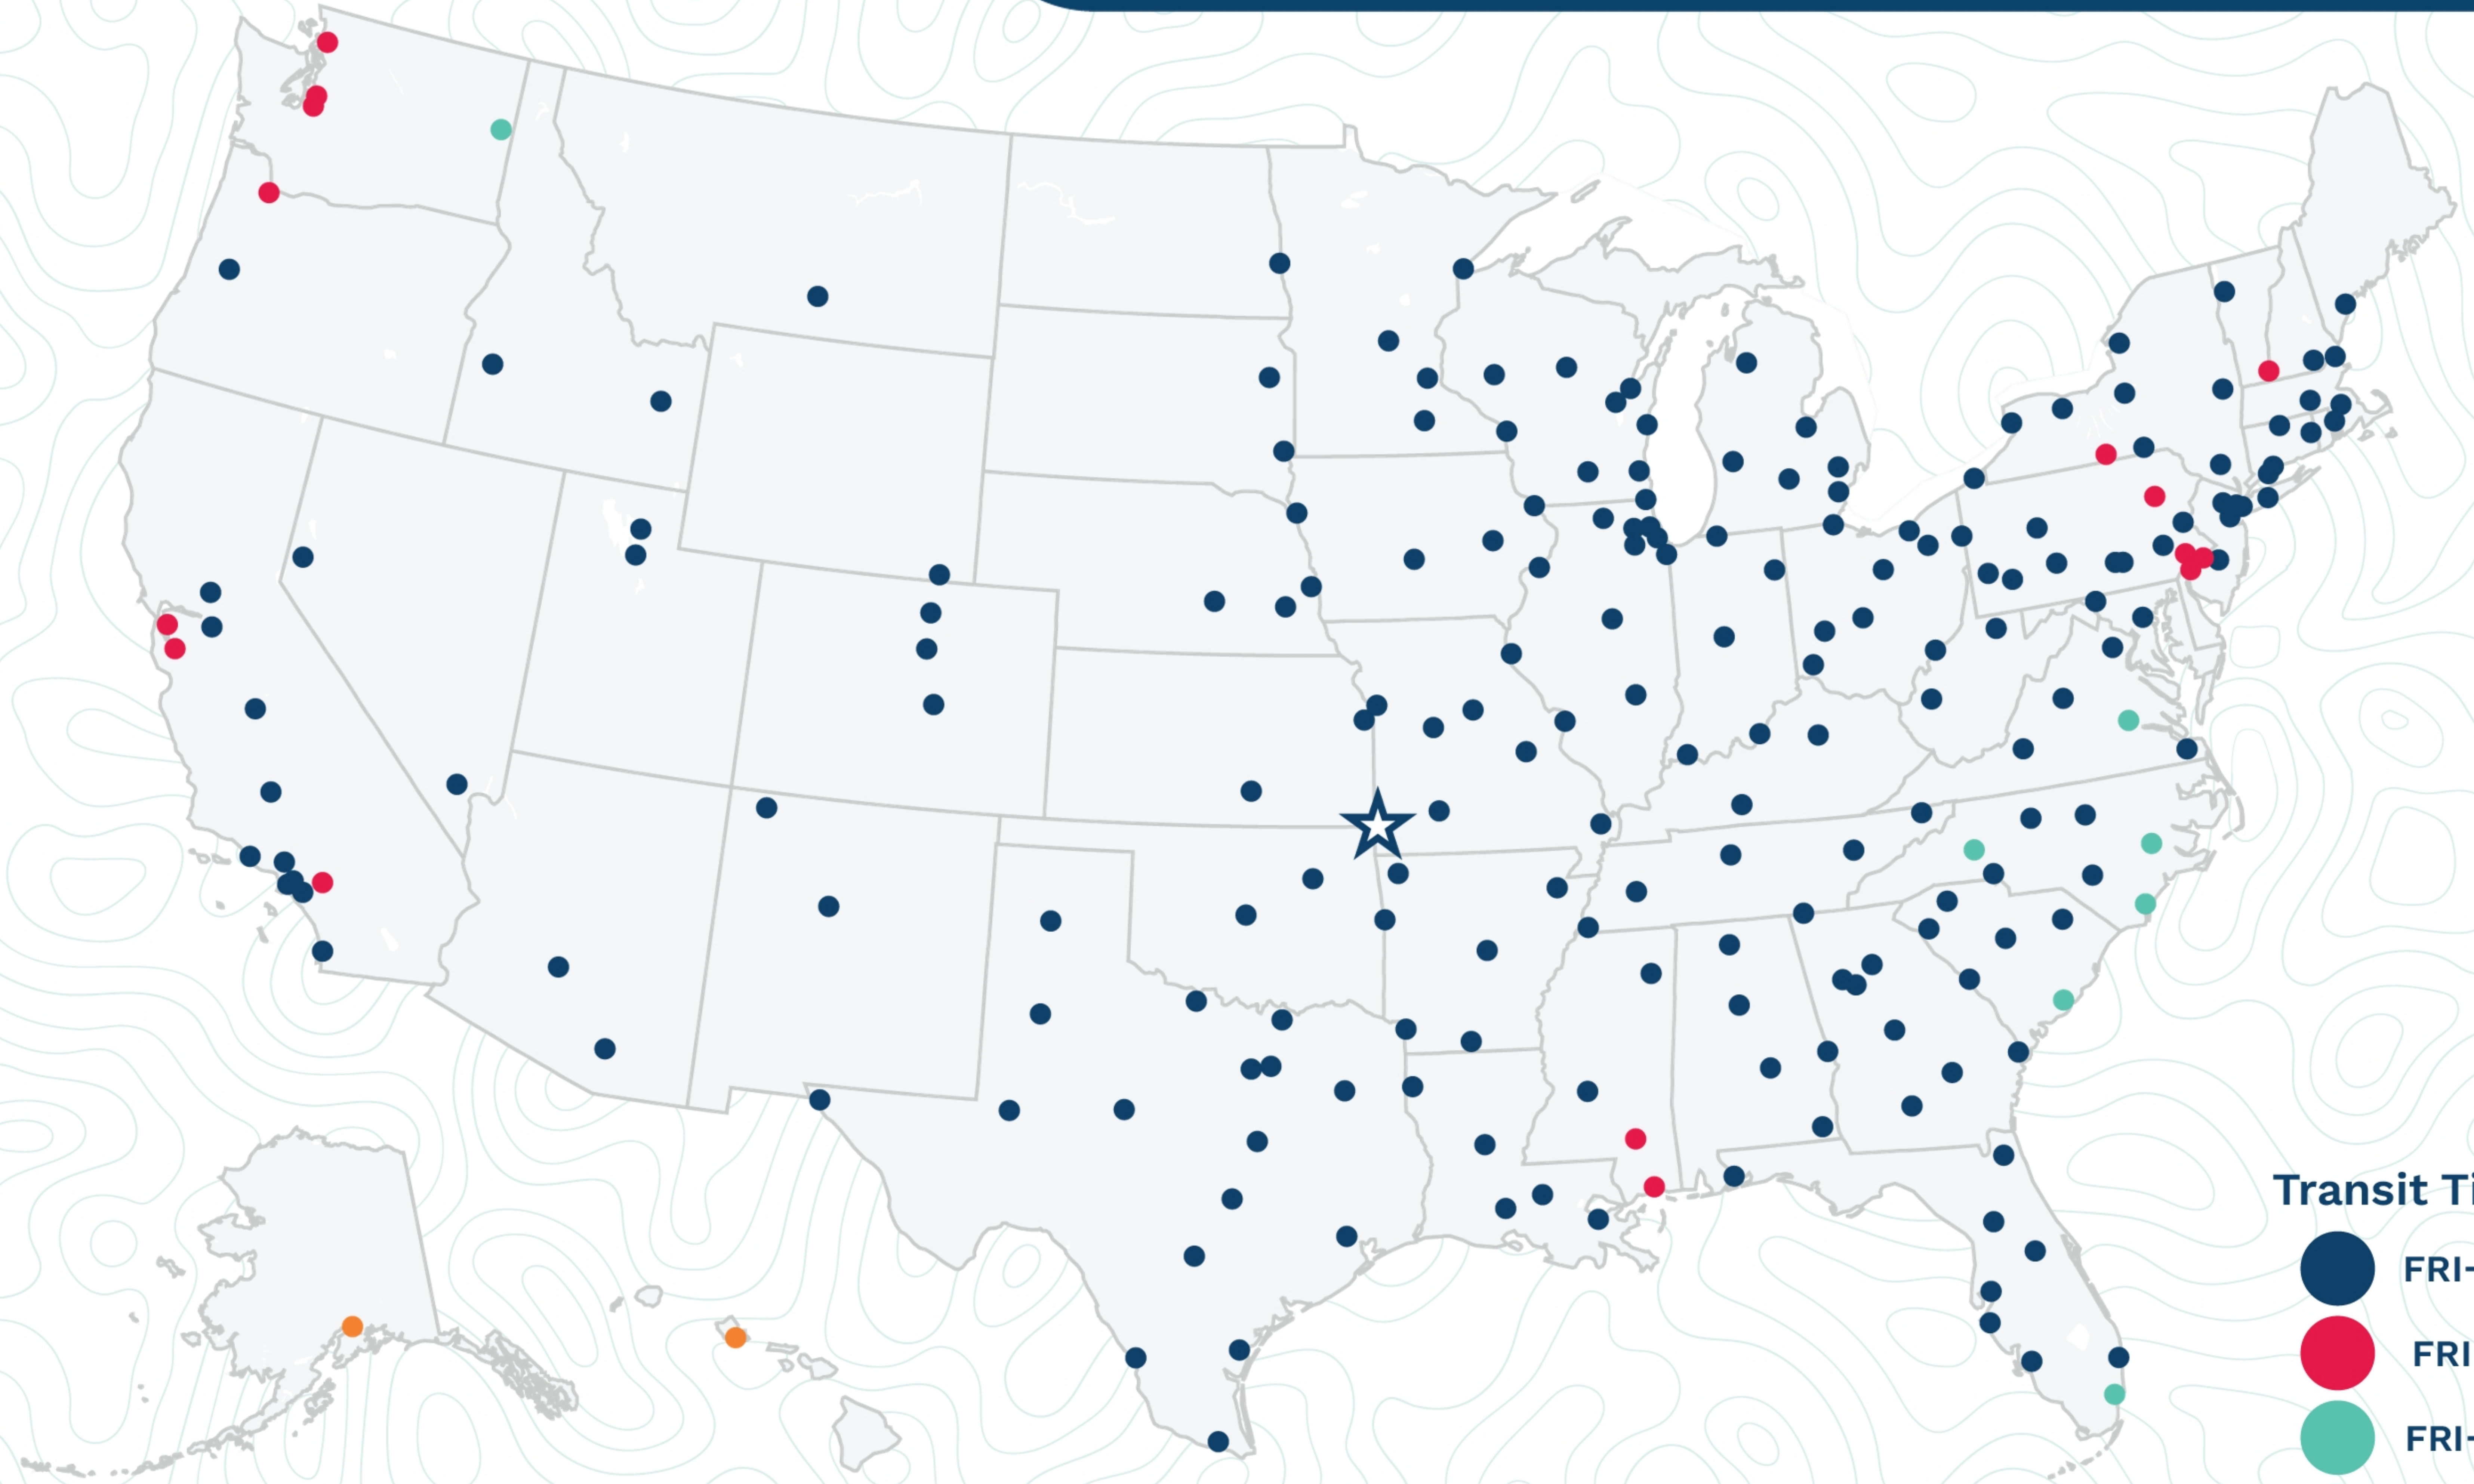

Joplin

4583 Highway 43  
Joplin, MO 64804  
(417) 624-9111

Transit Times\*

- FRI-MON
- FRI-TUE
- FRI-WED
- FRI-THU
- FRI-FRI
- 1 WEEK +

\*Map graphically represents outbound transit times to service centers and is for illustrative purposes only.