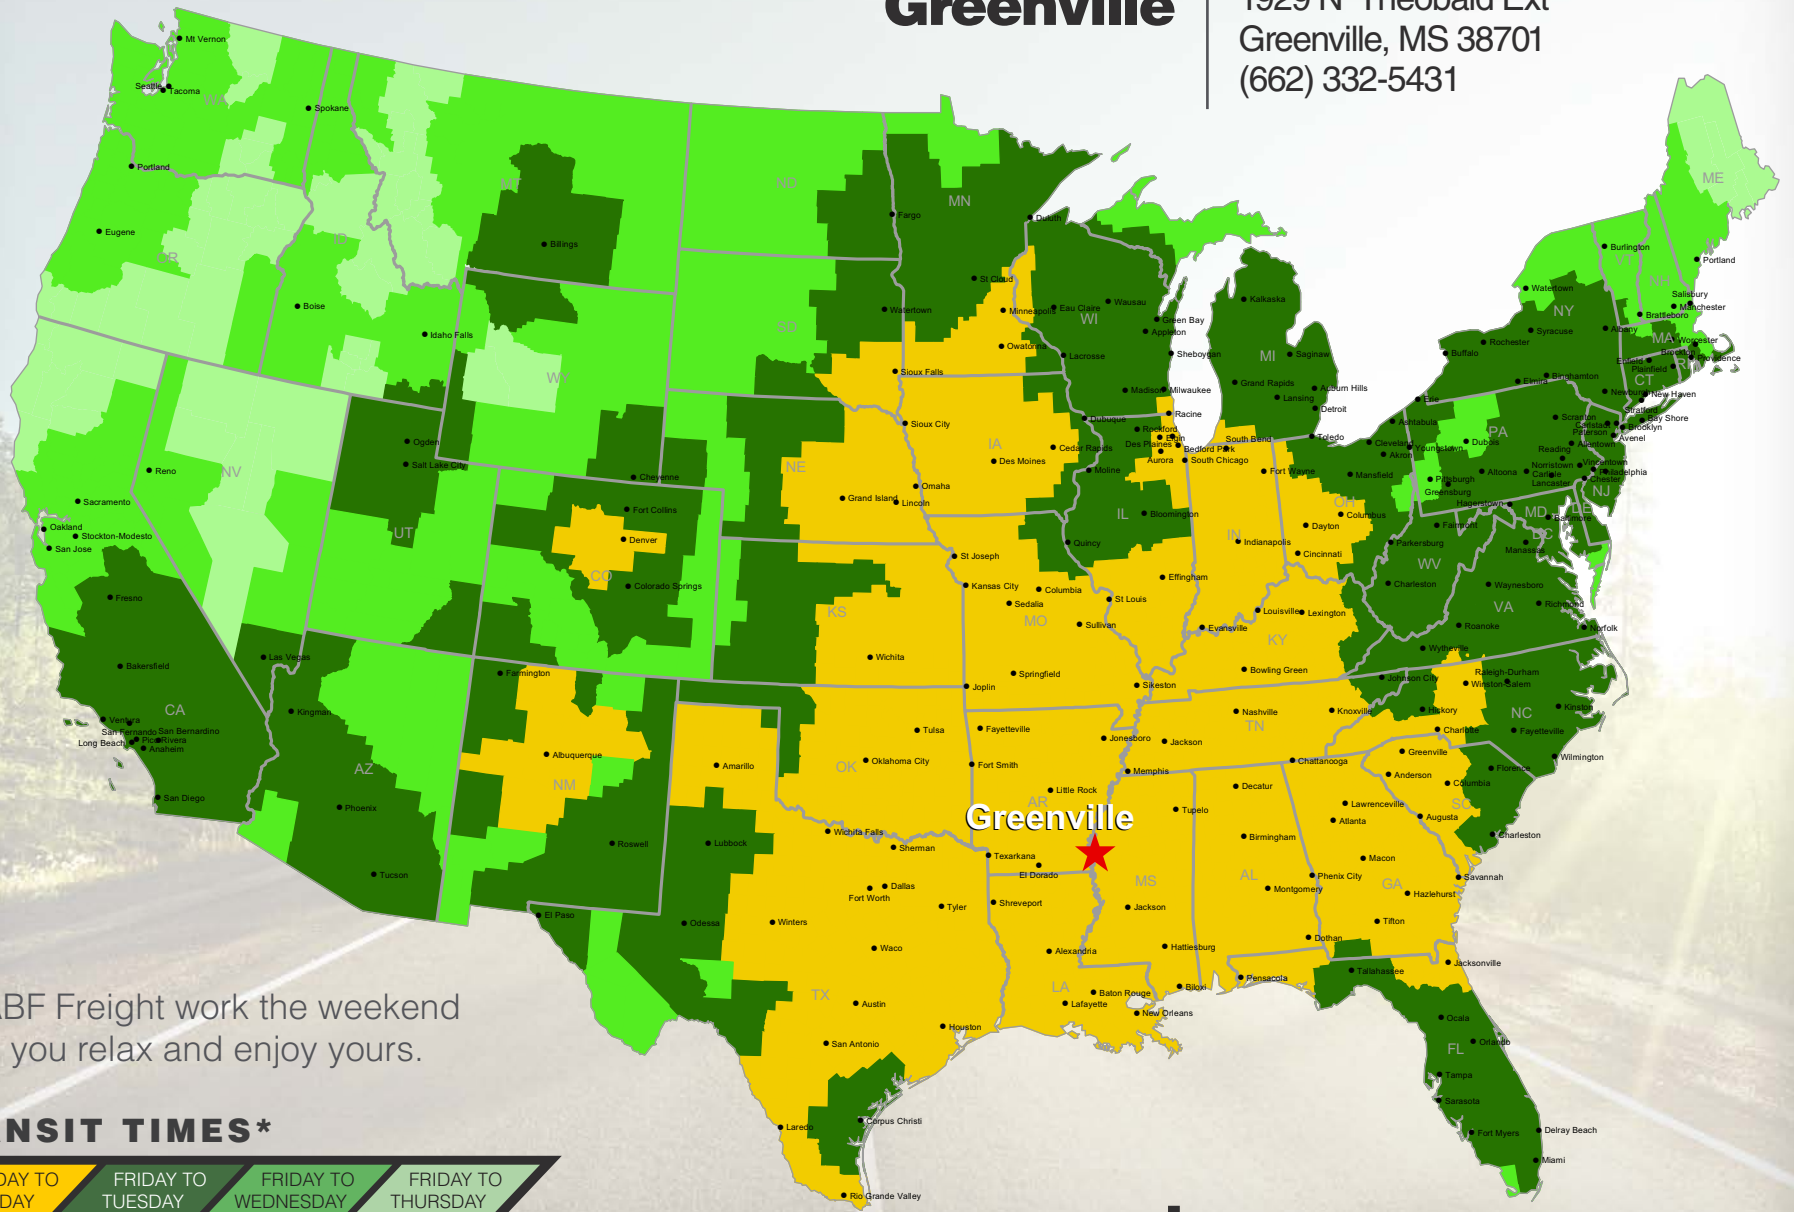

Greenville

1929 N Theobald Ext
Greenville, MS 38701
(662) 332-5431

Let ABF Freight work the weekend while you relax and enjoy yours.

TRANSIT TIMES*

FRIDAY TO MONDAY

FRIDAY TO TUESDAY

FRIDAY TO WEDNESDAY

FRIDAY TO THURSDAY

*Map graphically represents outbound transit times to service centers and is for illustrative purposes only. For a specific transit request, visit arcb.com or contact your account manager.

arcb.com

022018 - 025