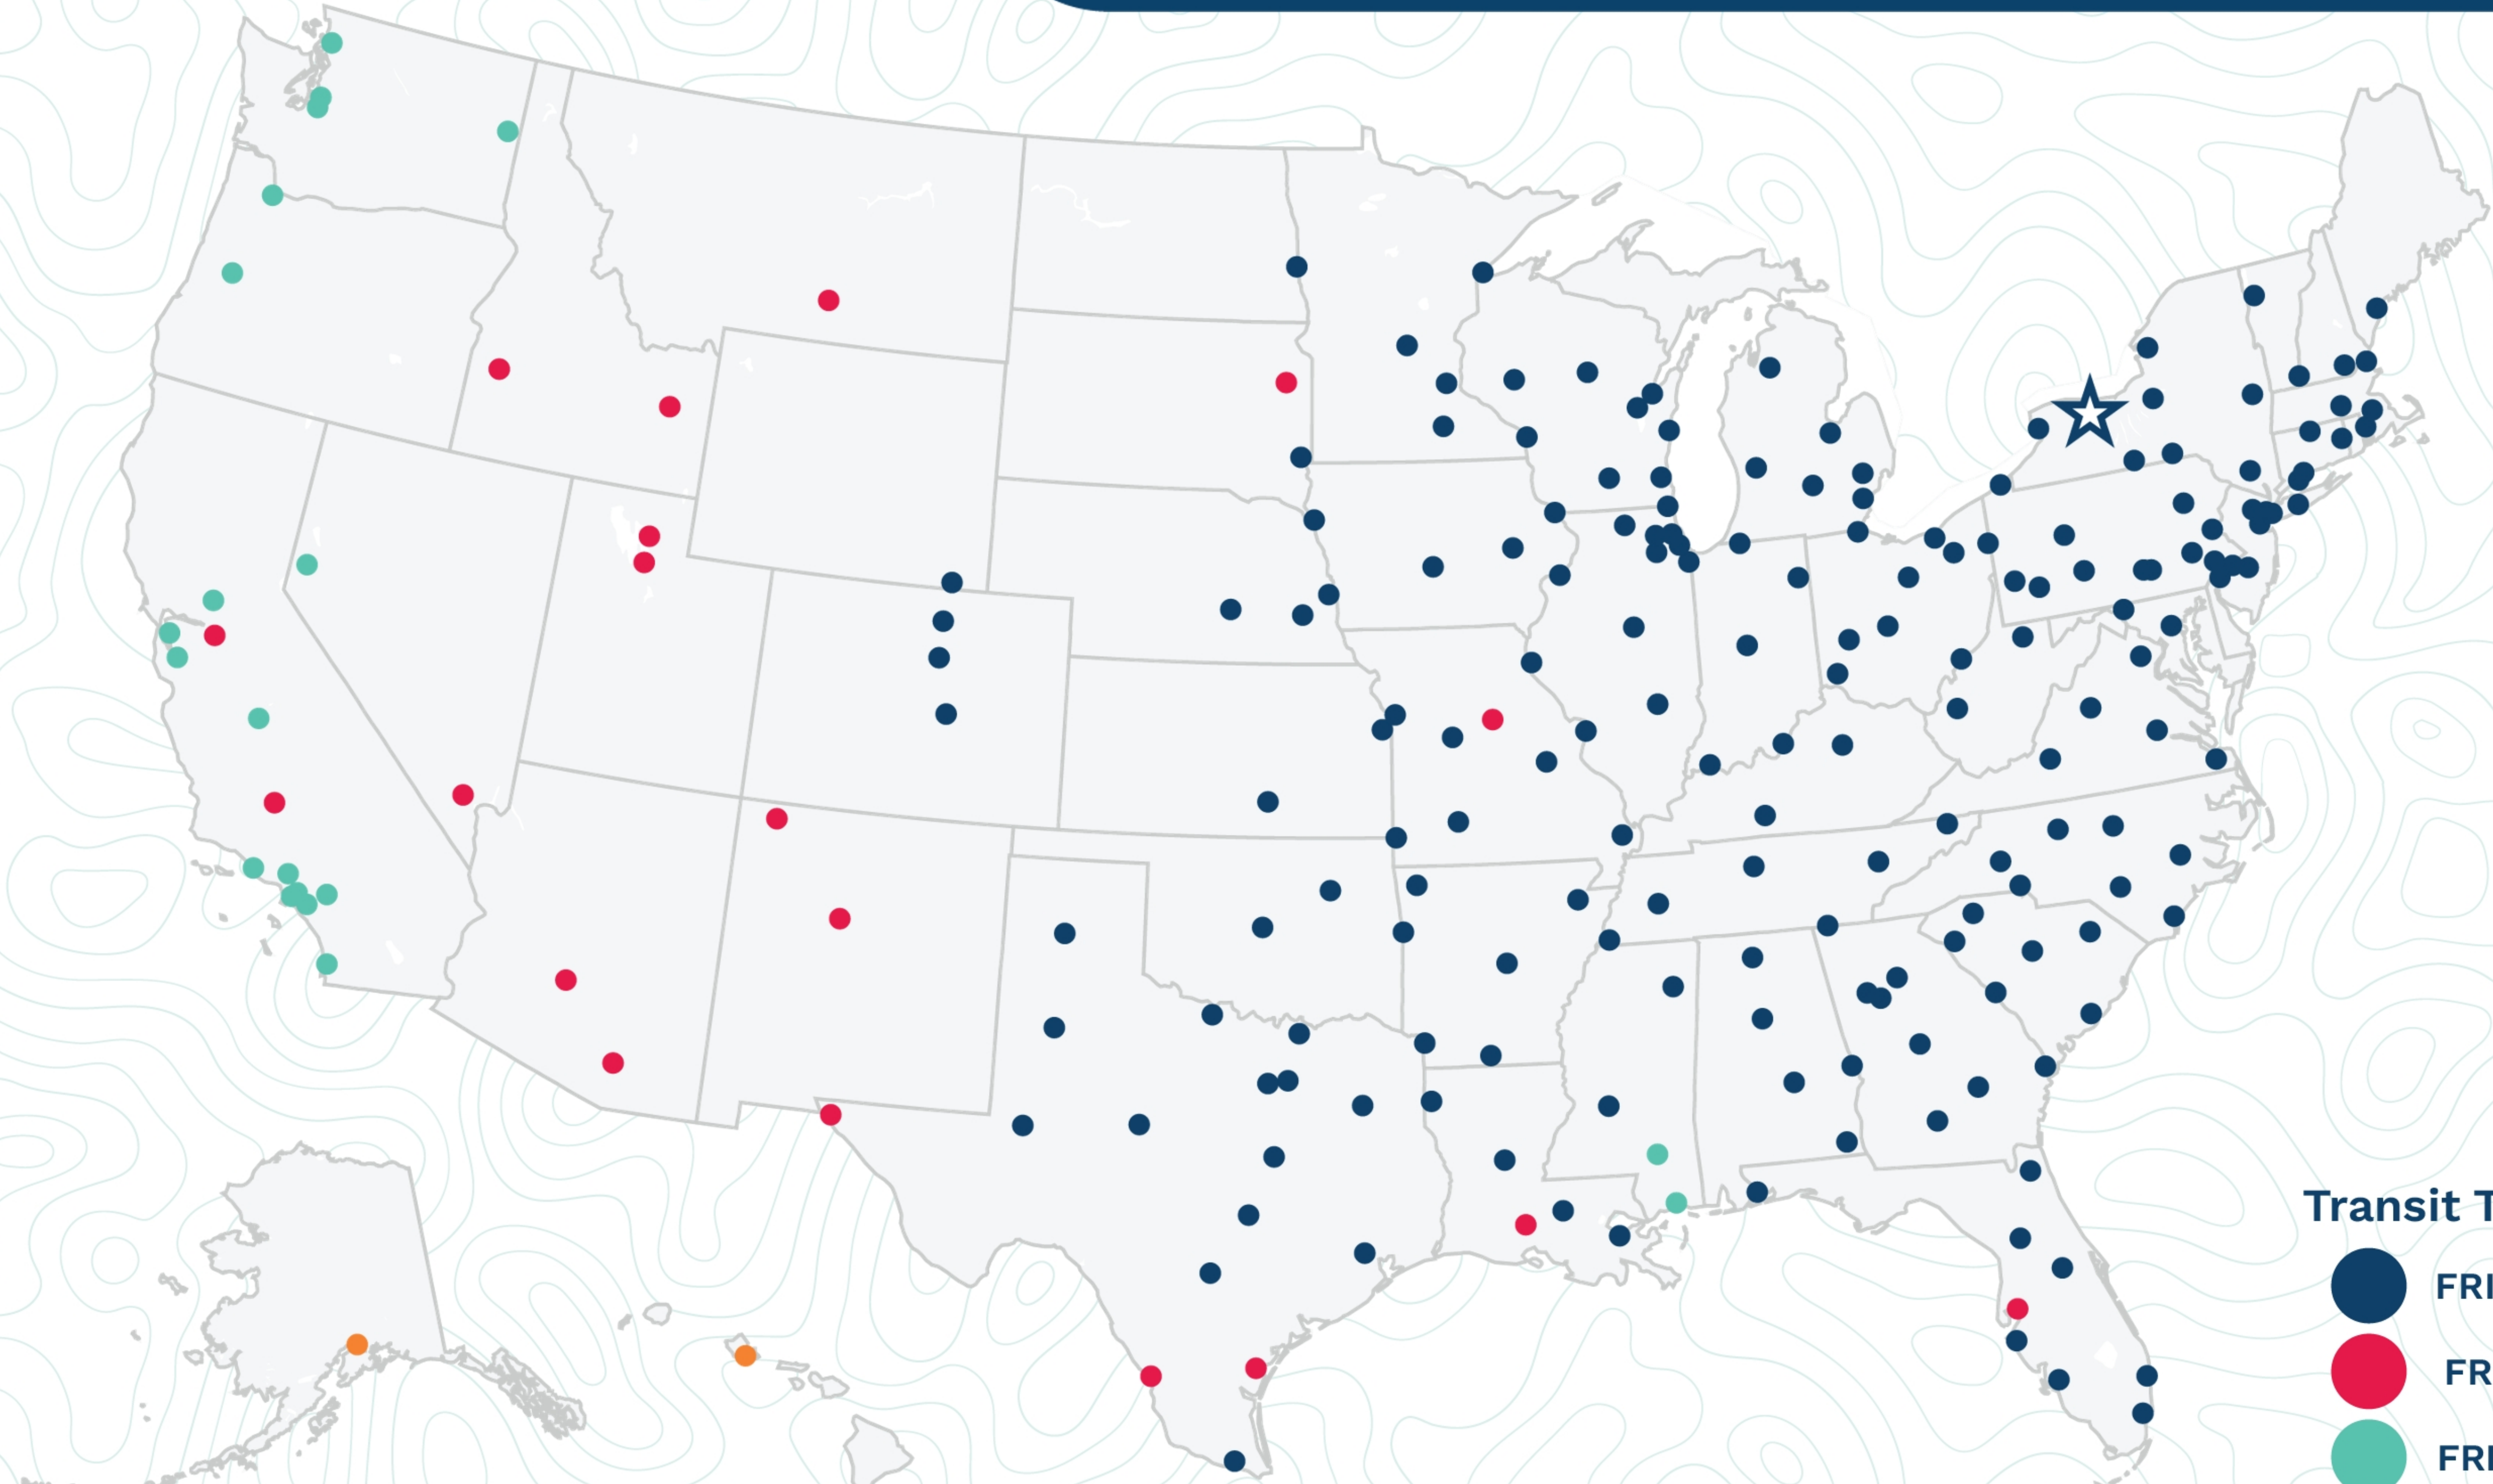

Rochester

145 Middle Road  
Henrietta, NY 14467  
(585) 424-3400

Transit Times\*

- FRI-MON
- FRI-TUE
- FRI-WED
- FRI-THU
- FRI-FRI
- 1 WEEK +

\*Map graphically represents outbound transit times to service centers and is for illustrative purposes only.