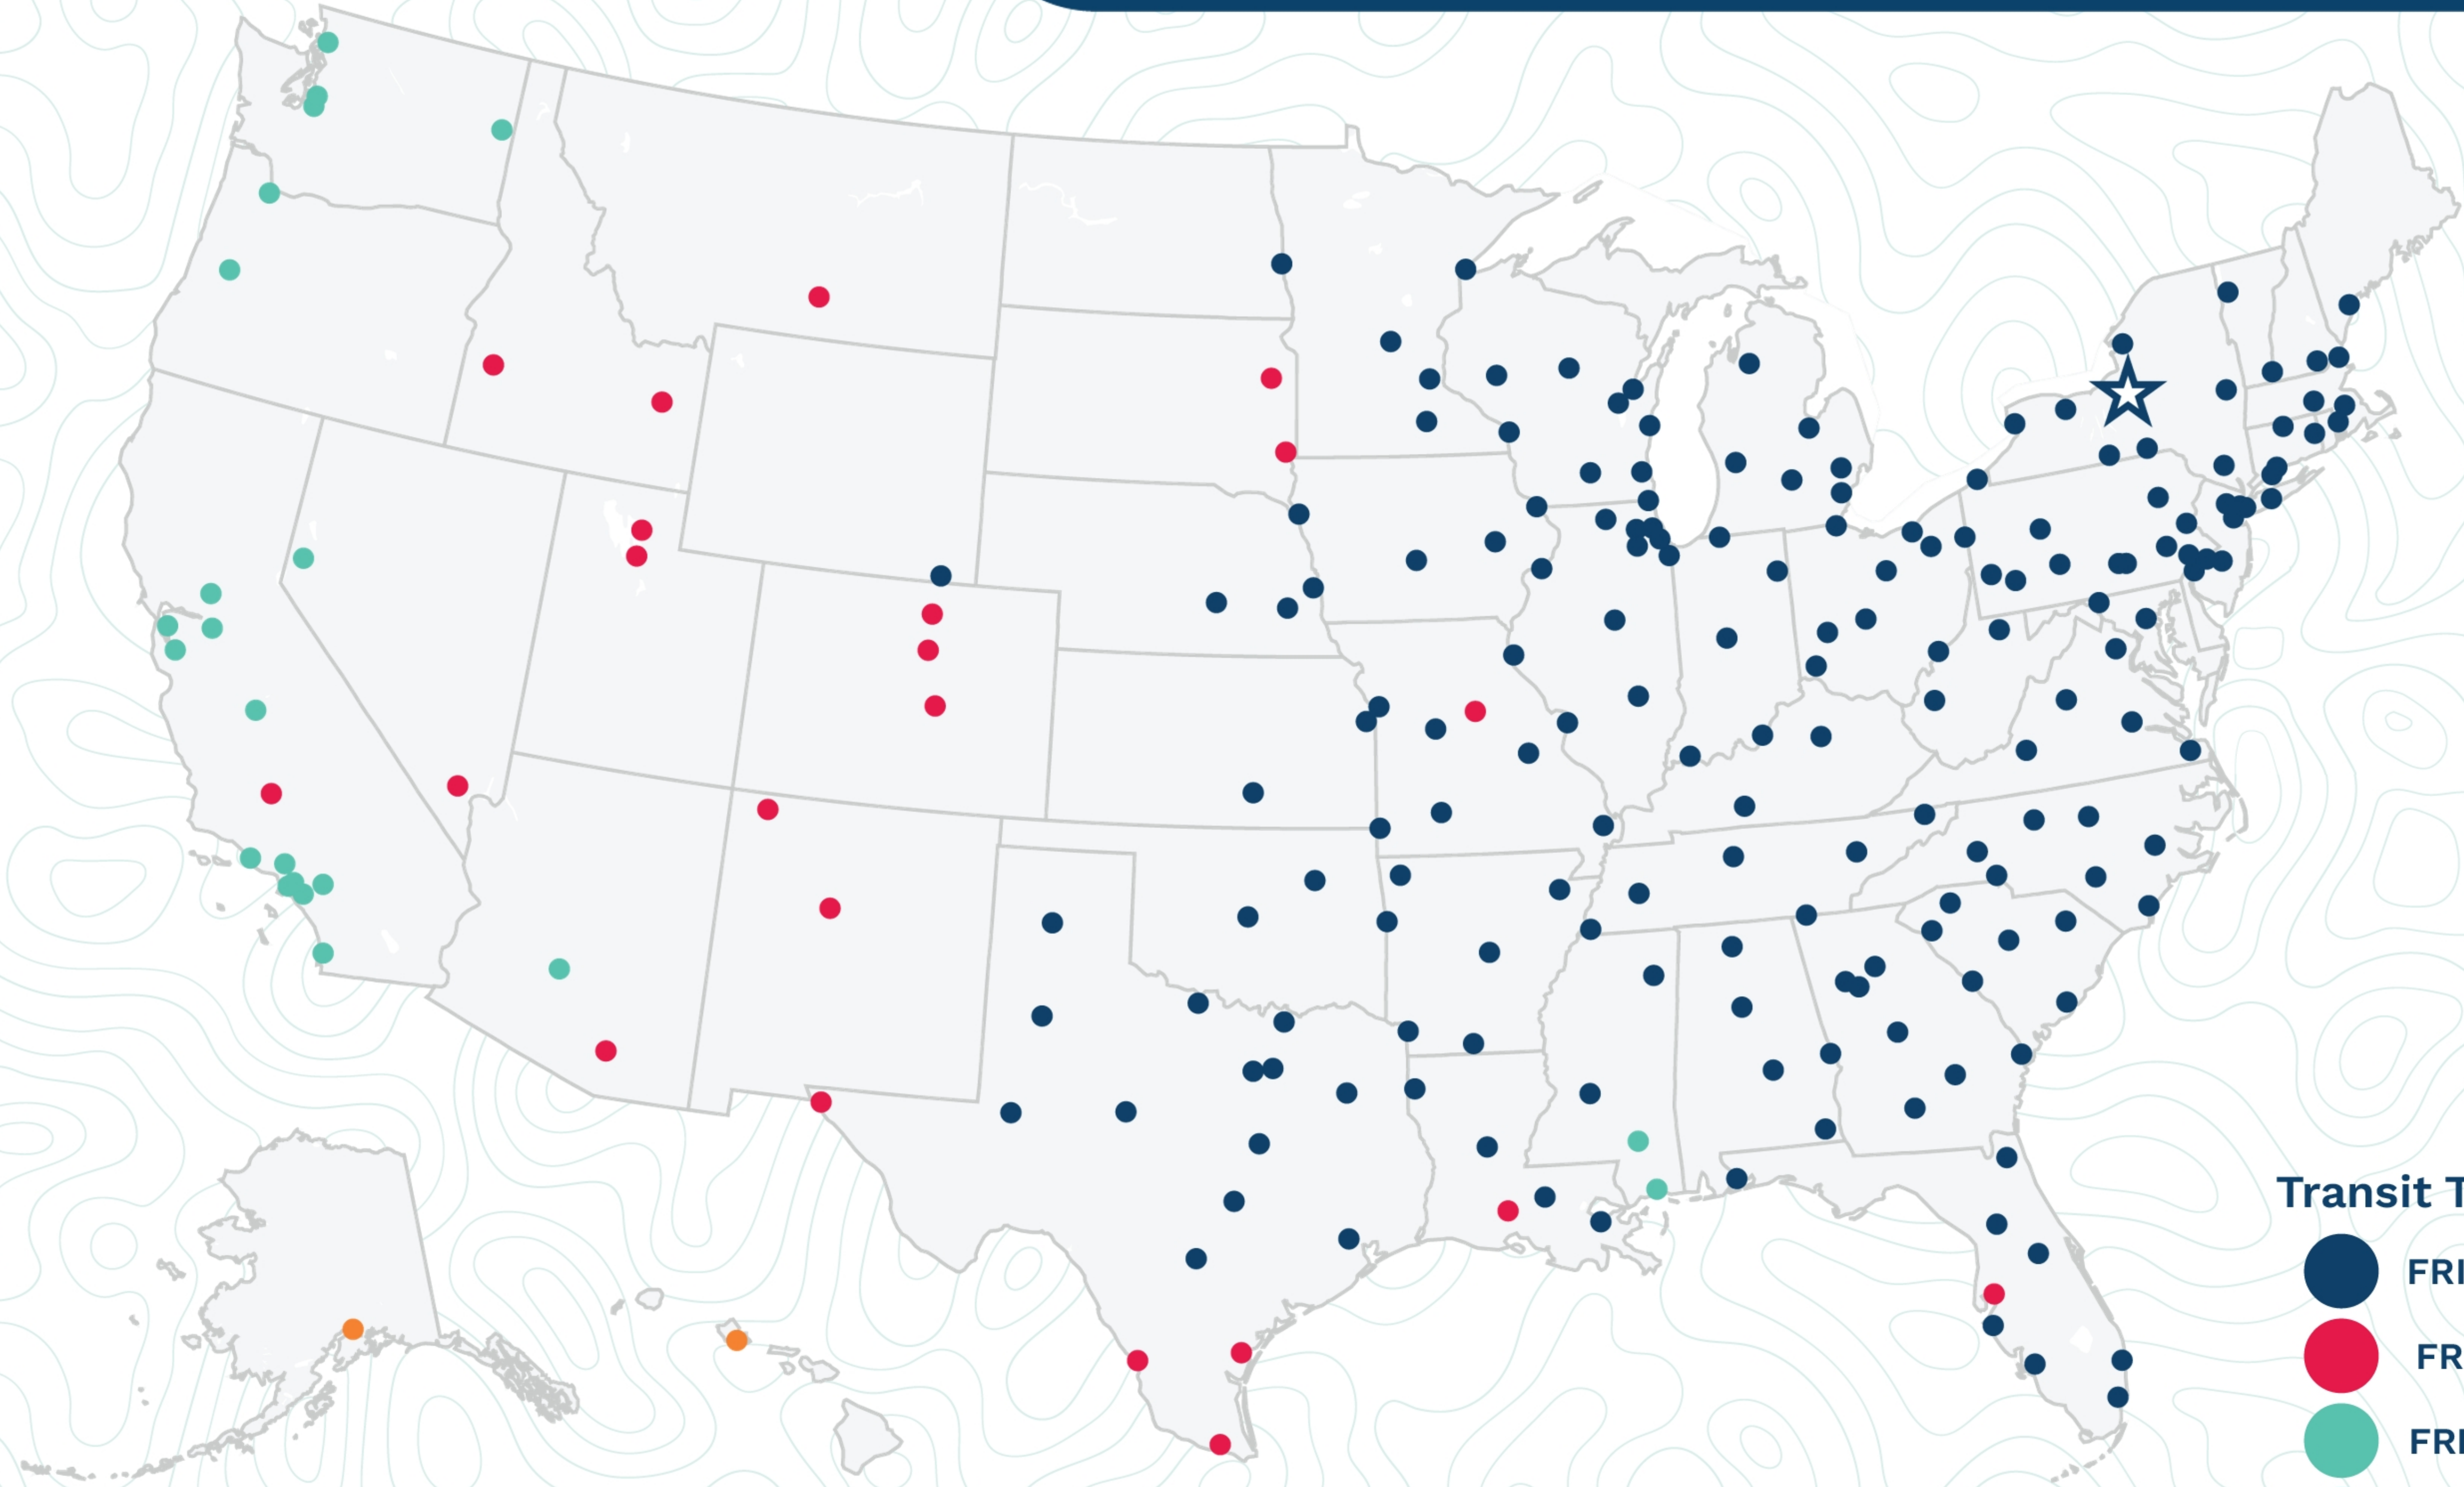

East Syracuse

7020 Northern Blvd
East Syracuse, NY 13057
(315) 437-6005

Transit Times*

- FRI-MON
- FRI-TUE
- FRI-WED
- FRI-THU
- FRI-FRI
- 1 WEEK +

*Map graphically represents outbound transit times to service centers and is for illustrative purposes only.