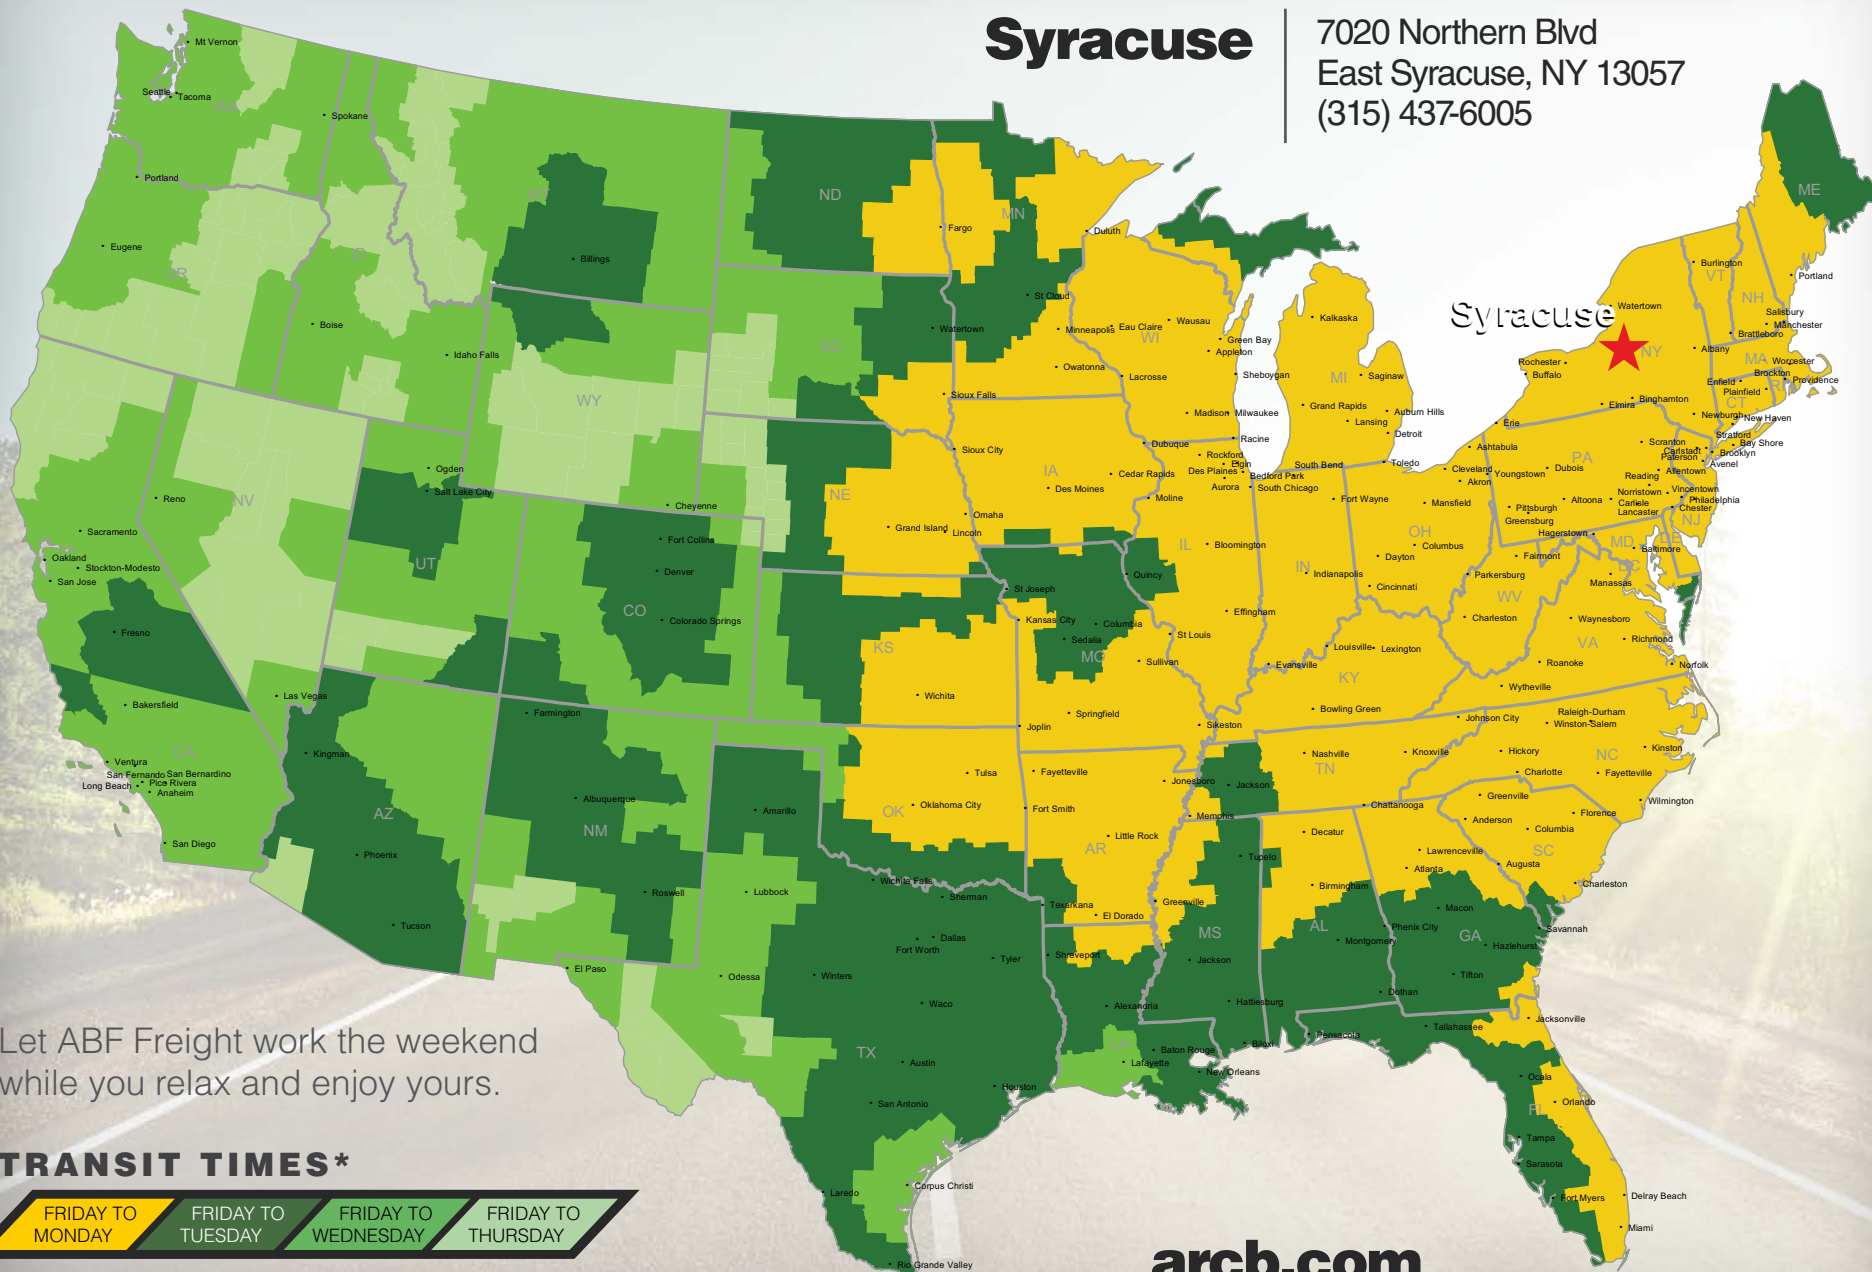

### Syracuse

7020 Northern Blvd  
East Syracuse, NY 13057  
(315) 437-6005

Let ABF Freight work the weekend while you relax and enjoy yours.

#### TRANSIT TIMES\*

FRIDAY TO MONDAY

FRIDAY TO TUESDAY

FRIDAY TO WEDNESDAY

FRIDAY TO THURSDAY

\*Map graphically represents outbound transit times to service centers and is for illustrative purposes only. For a specific transit request, visit [arcb.com](http://arcb.com) or contact your account manager.