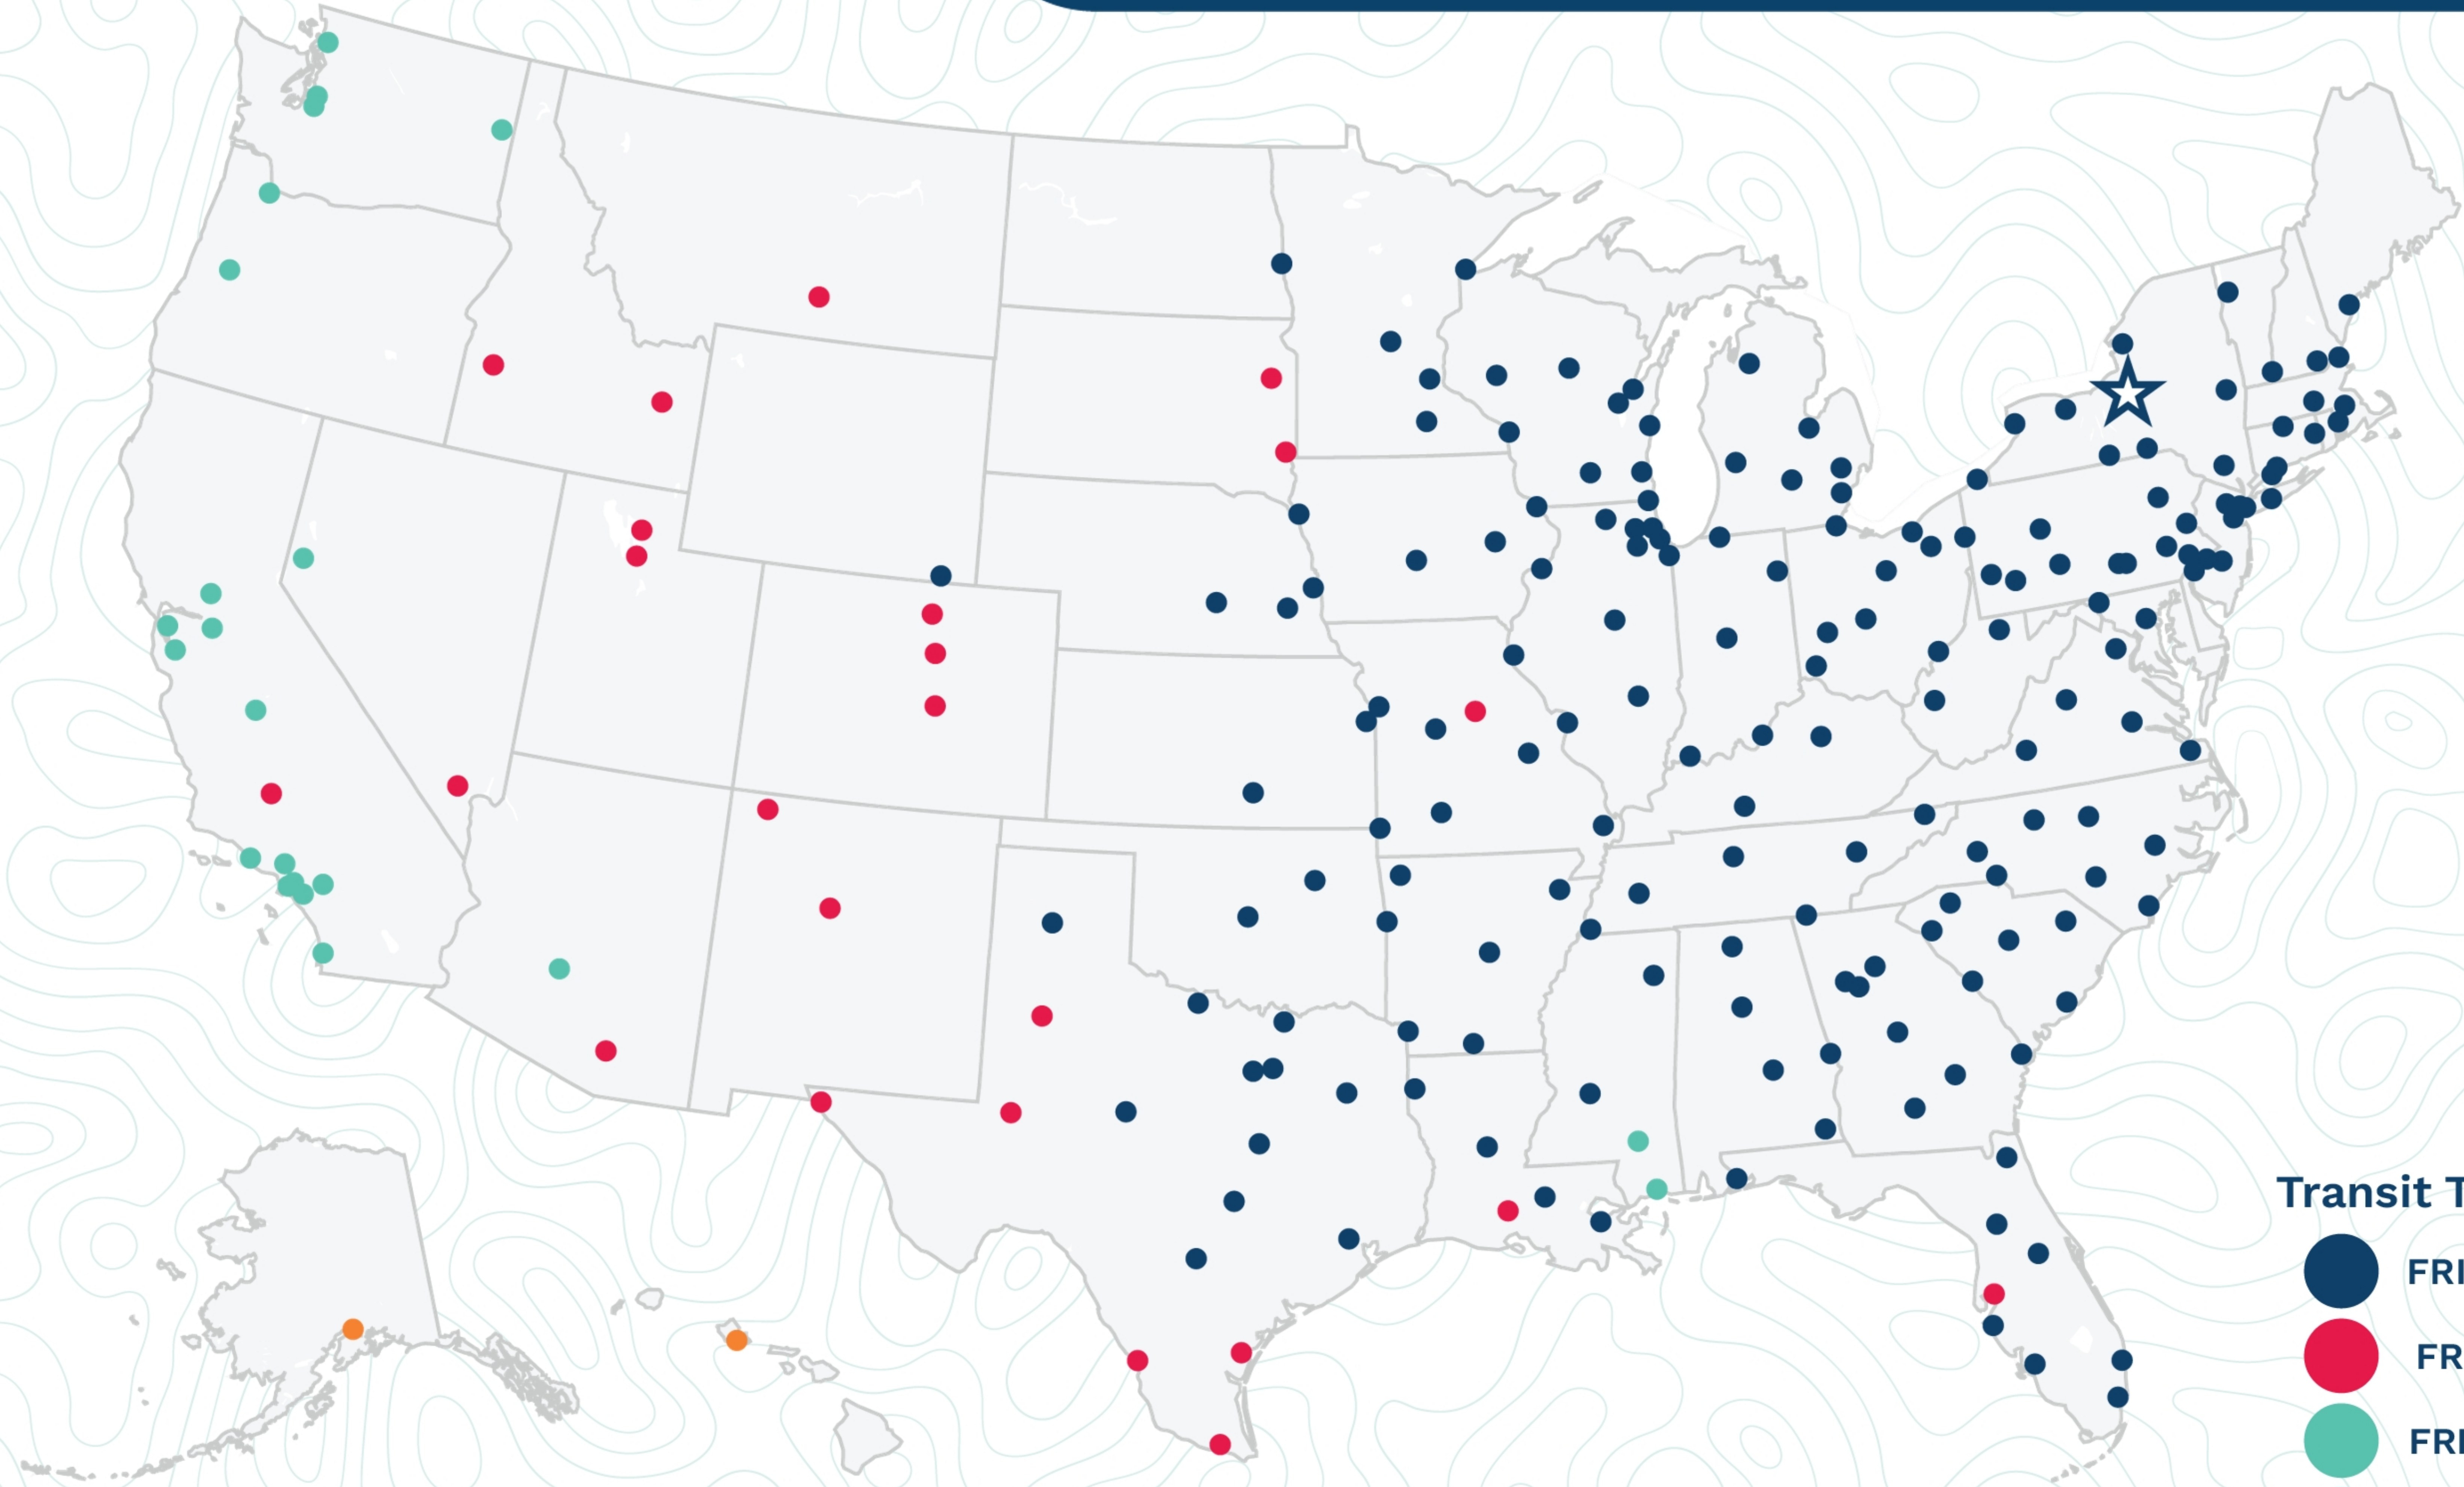

Syracuse

7020 Northern Blvd
East Syracuse, NY 13057
(315) 437-6005

Transit Times*

- FRI-MON
- FRI-TUE
- FRI-WED
- FRI-THU
- FRI-FRI
- 1 WEEK +

*Map graphically represents outbound transit times to service centers and is for illustrative purposes only.