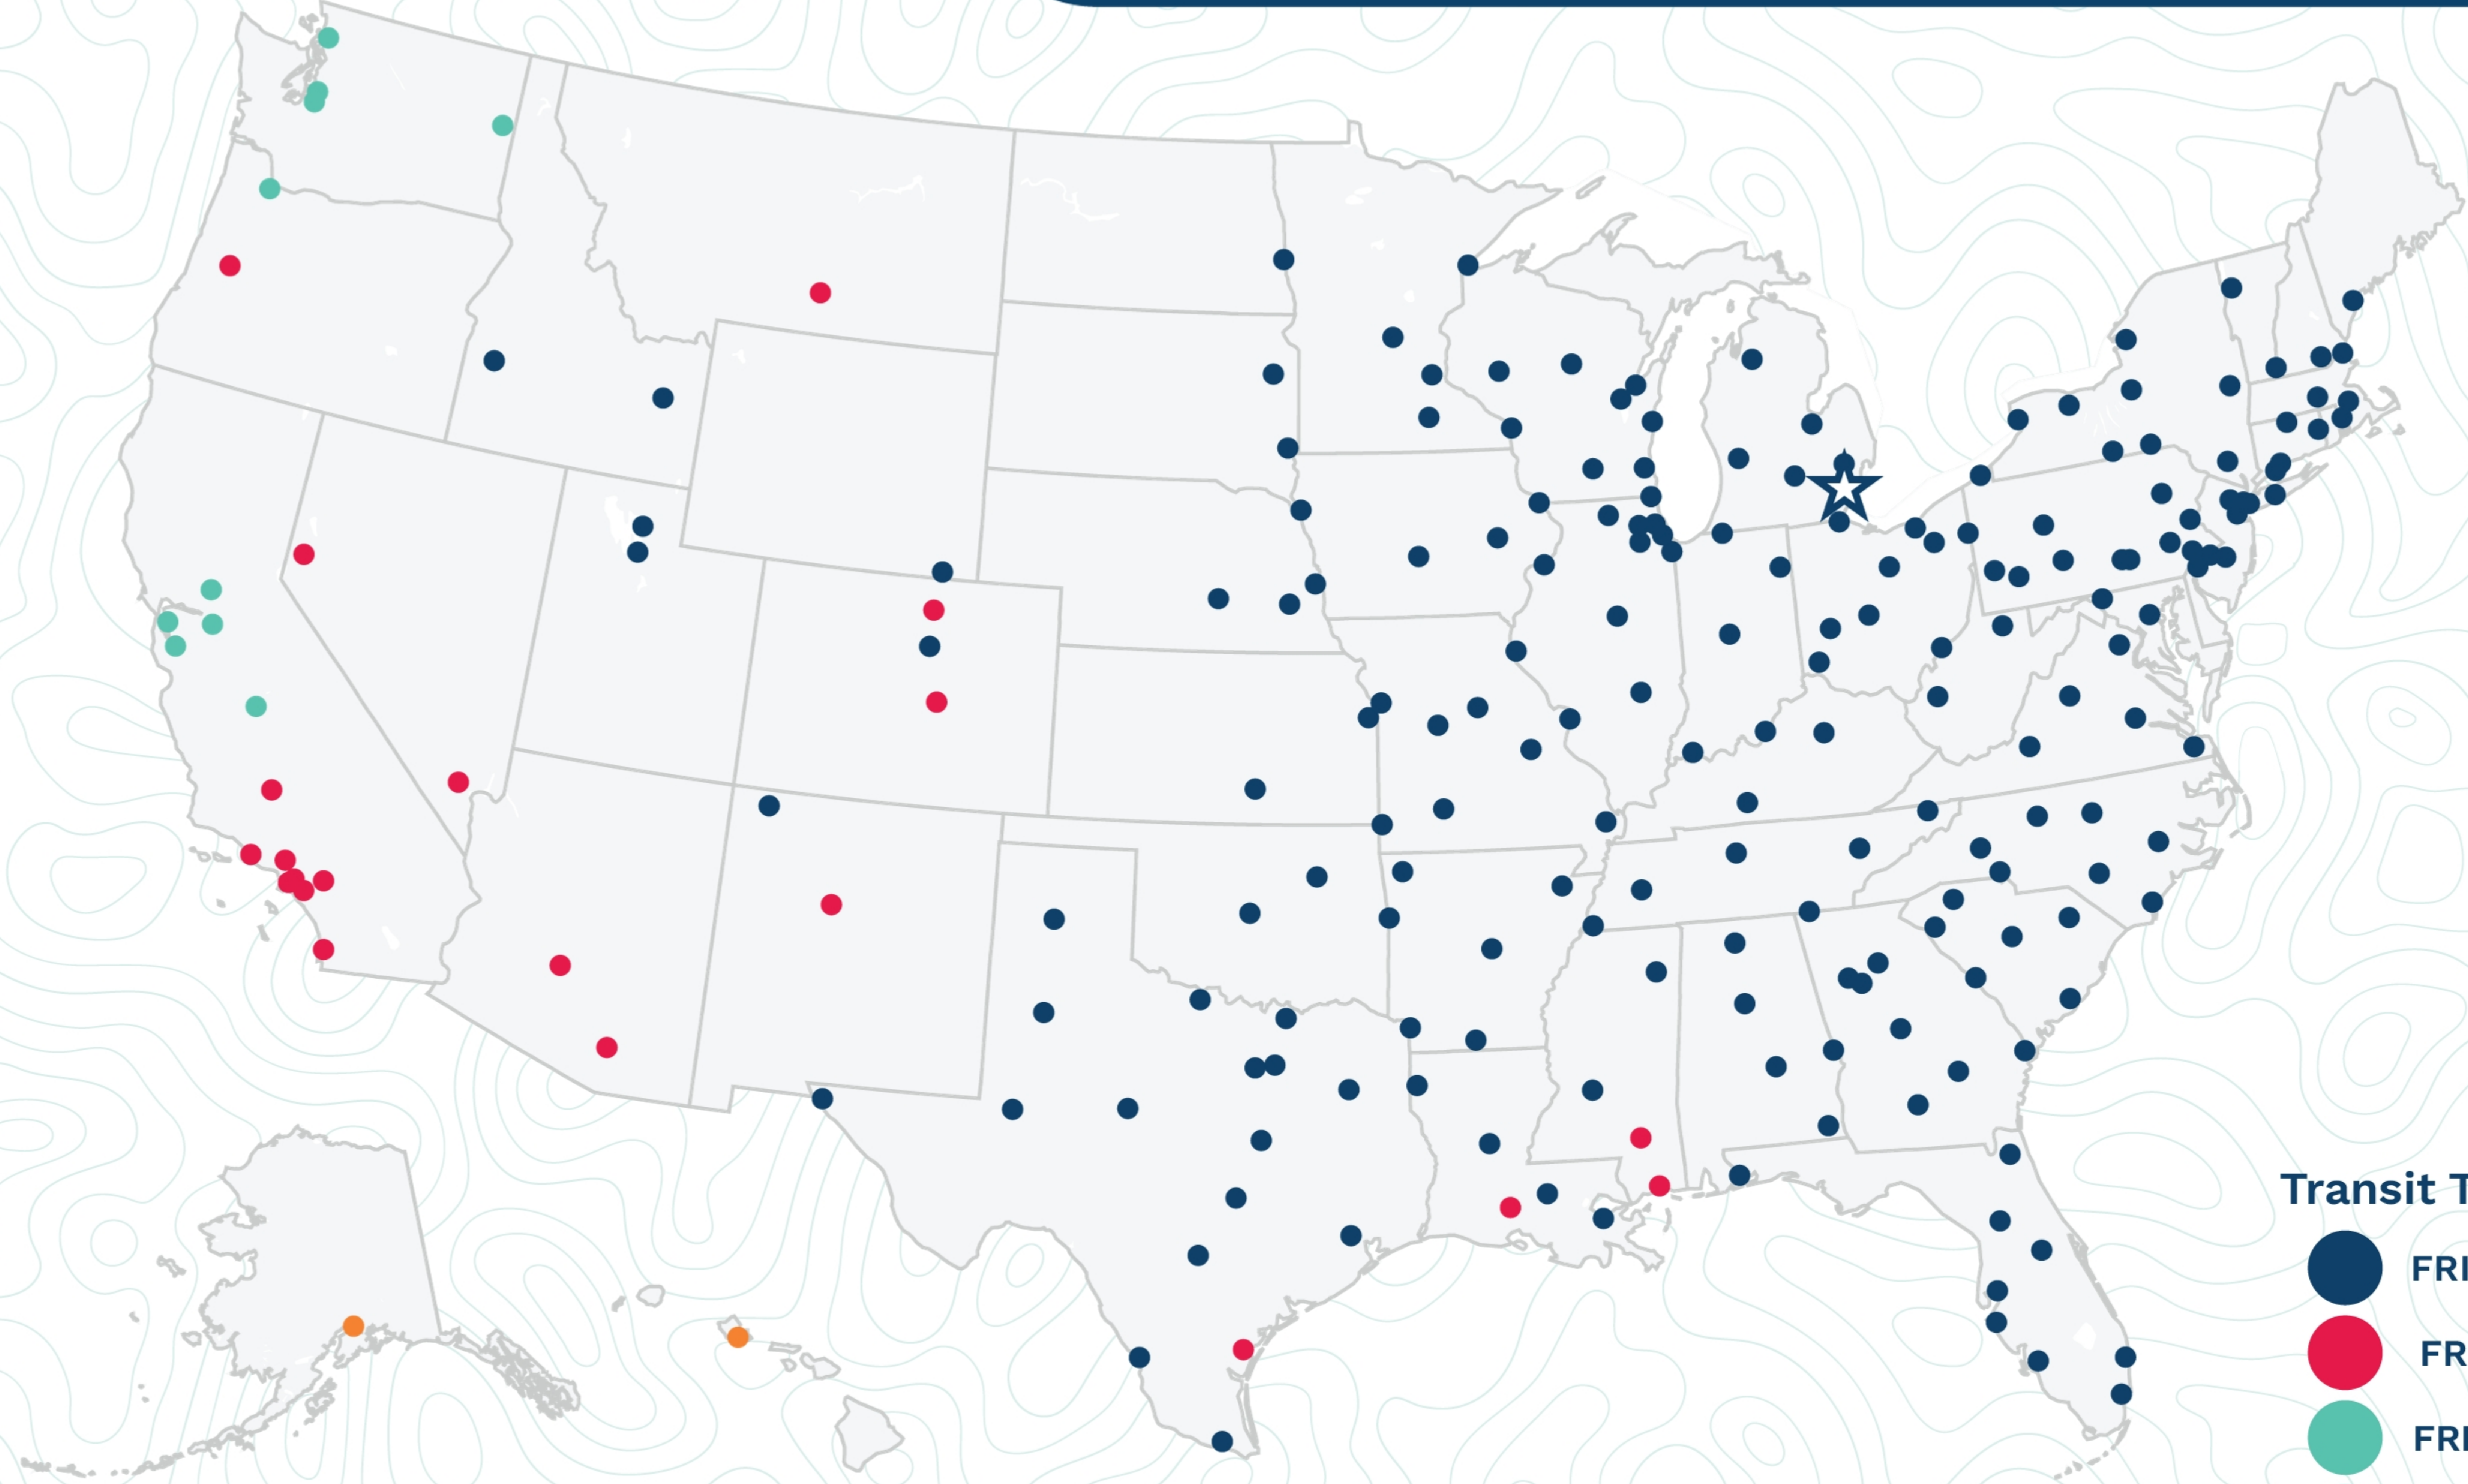

Romulus

6250 Inkster Rd
Romulus, MI 48174
(313) 295-6403

Transit Times*

- FRI-MON
- FRI-TUE
- FRI-WED
- FRI-THU
- FRI-FRI
- 1 WEEK +

*Map graphically represents outbound transit times to service centers and is for illustrative purposes only.