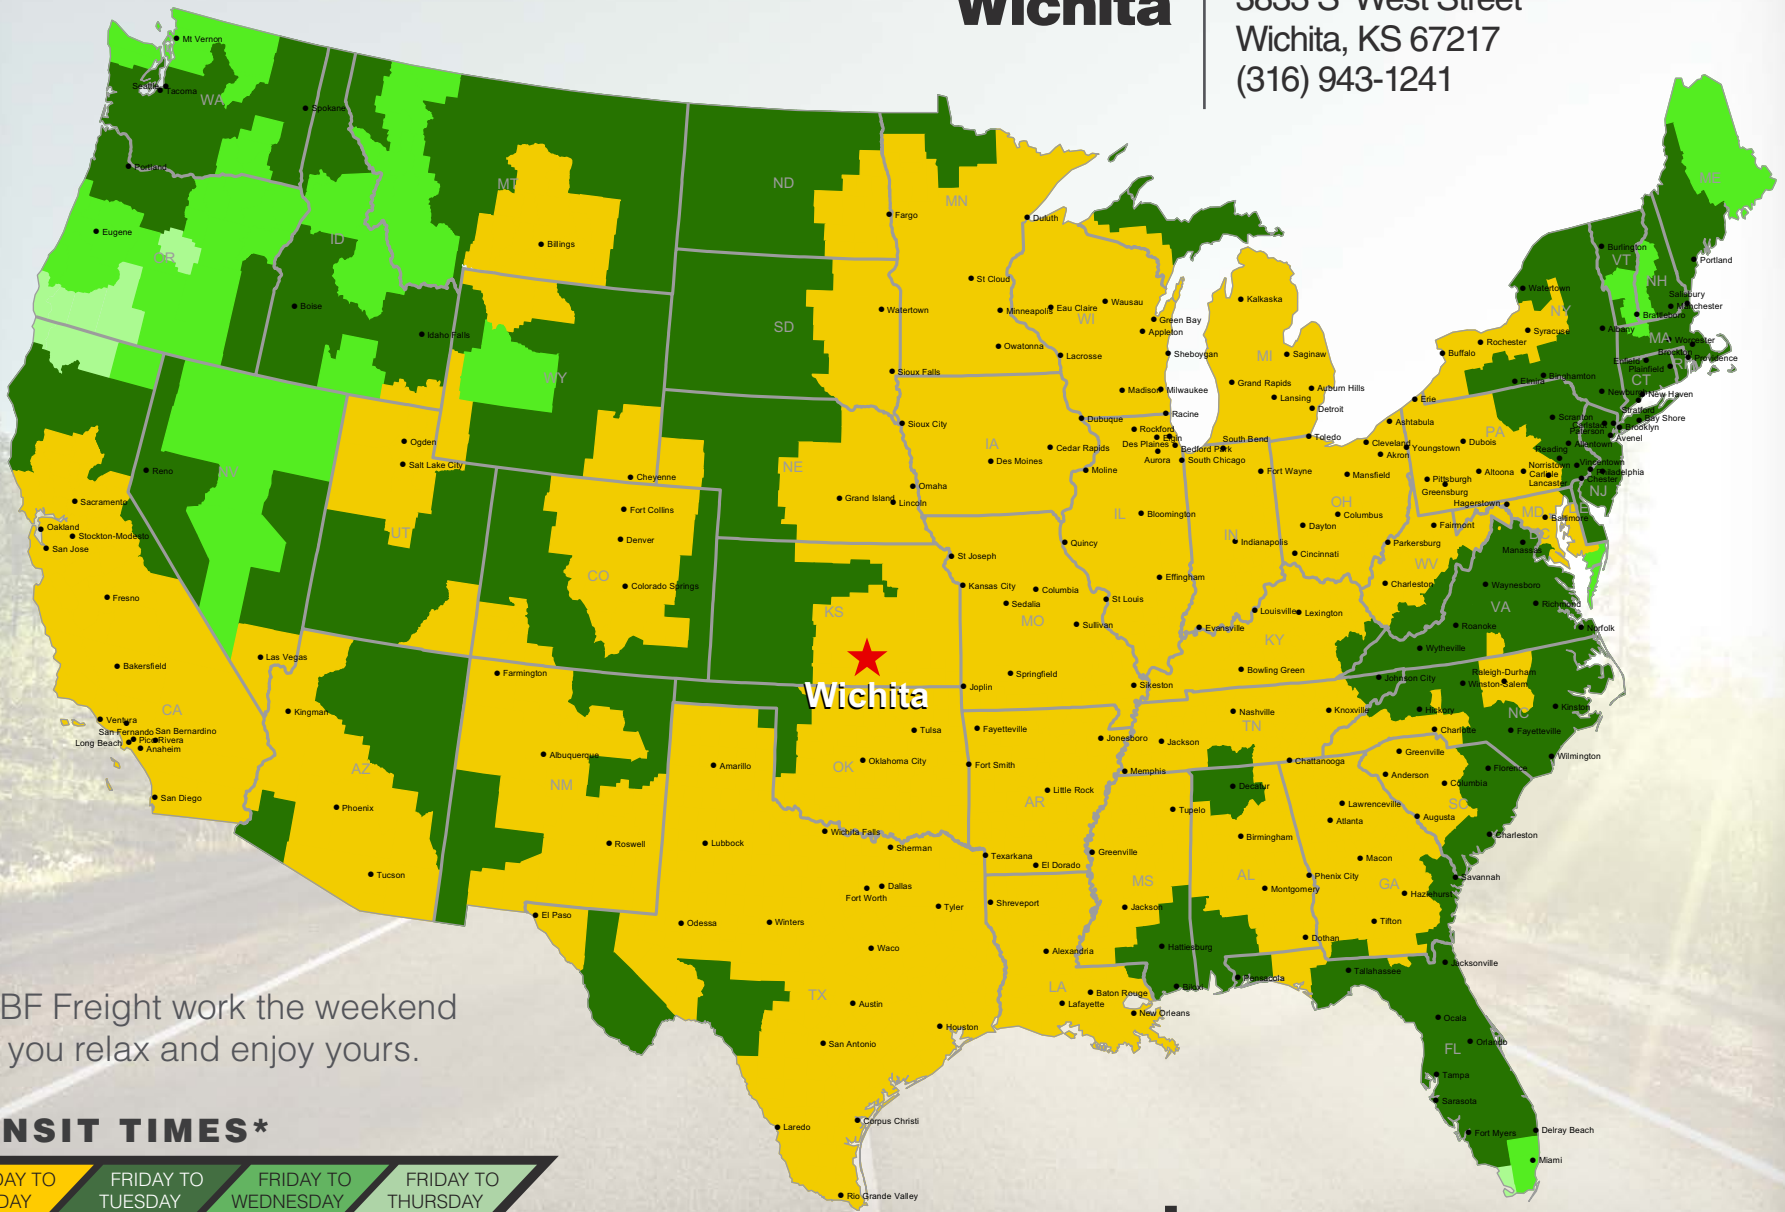

Wichita

3833 S West Street
Wichita, KS 67217
(316) 943-1241

Let ABF Freight work the weekend while you relax and enjoy yours.

TRANSIT TIMES*

FRIDAY TO MONDAY

FRIDAY TO TUESDAY

FRIDAY TO WEDNESDAY

FRIDAY TO THURSDAY

*Map graphically represents outbound transit times to service centers and is for illustrative purposes only. For a specific transit request, visit arcb.com or contact your account manager.

arcb.com

022018 - 033