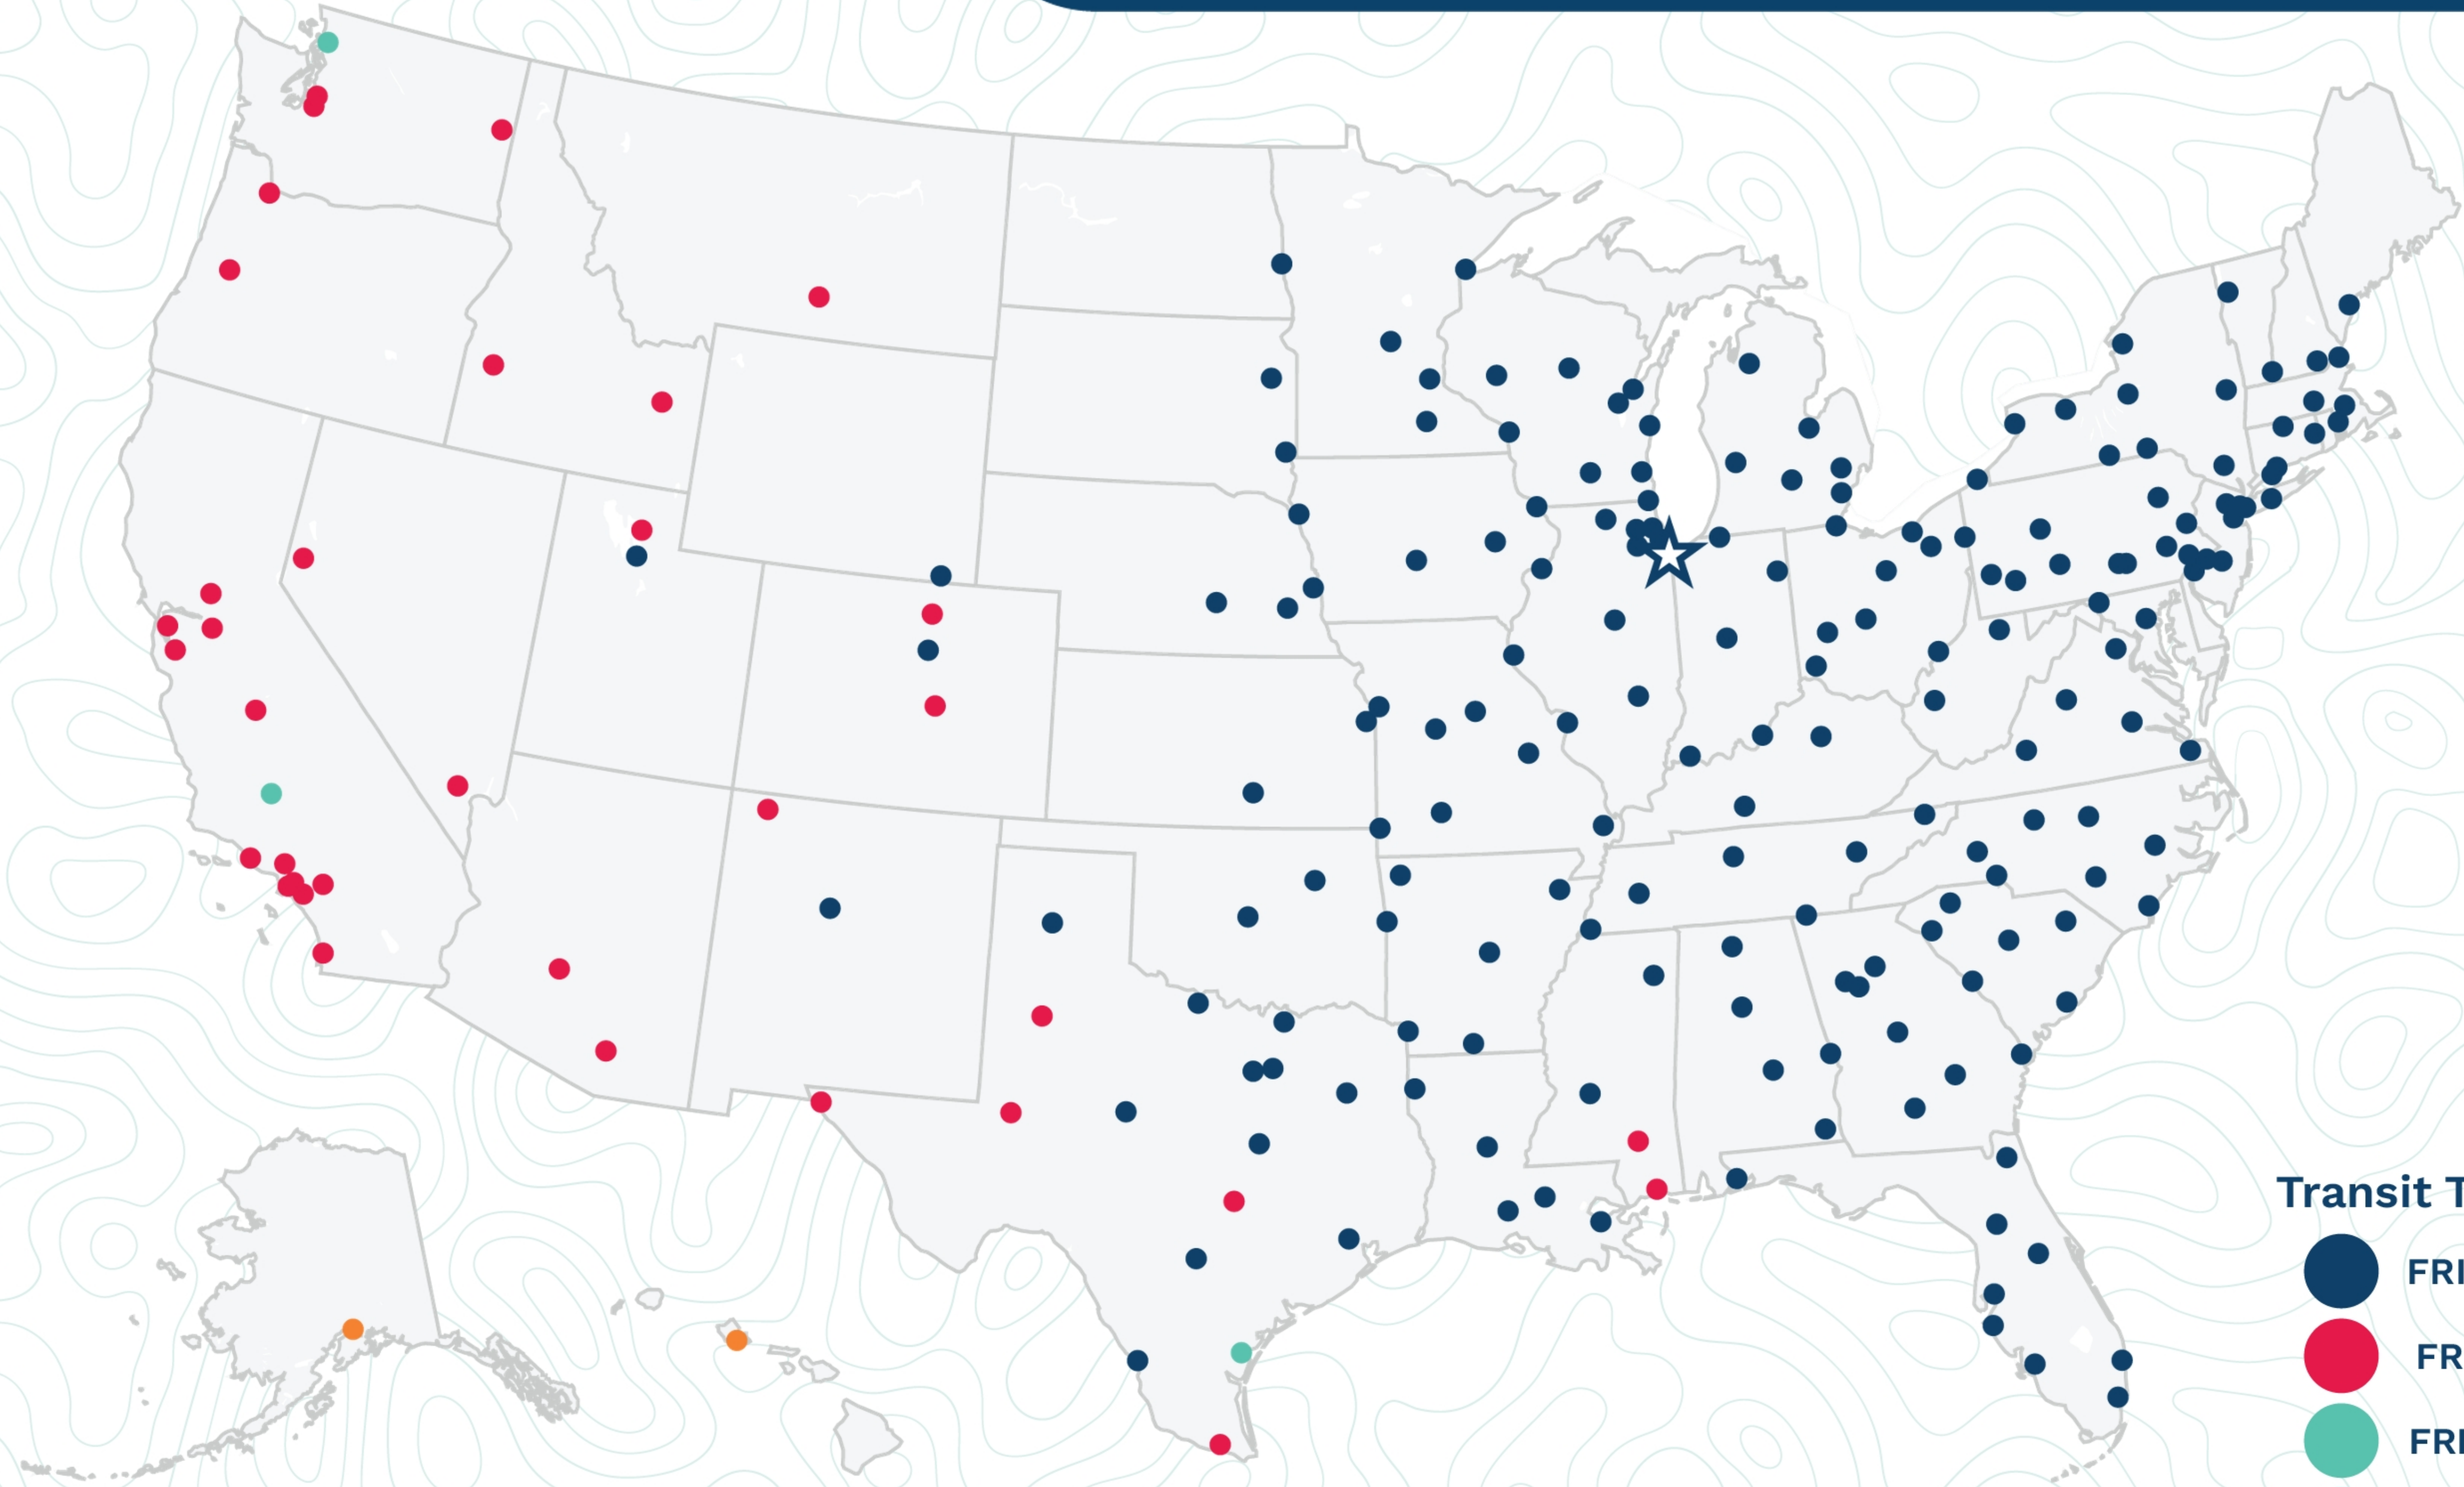

## South Chicago

1900 Lincoln Highway  
Sauk Village, IL 60411  
(708) 757-7600

### Transit Times\*

- FRI-MON
- FRI-TUE
- FRI-WED
- FRI-THU
- FRI-FRI
- 1 WEEK +

\*Map graphically represents outbound transit times to service centers and is for illustrative purposes only.