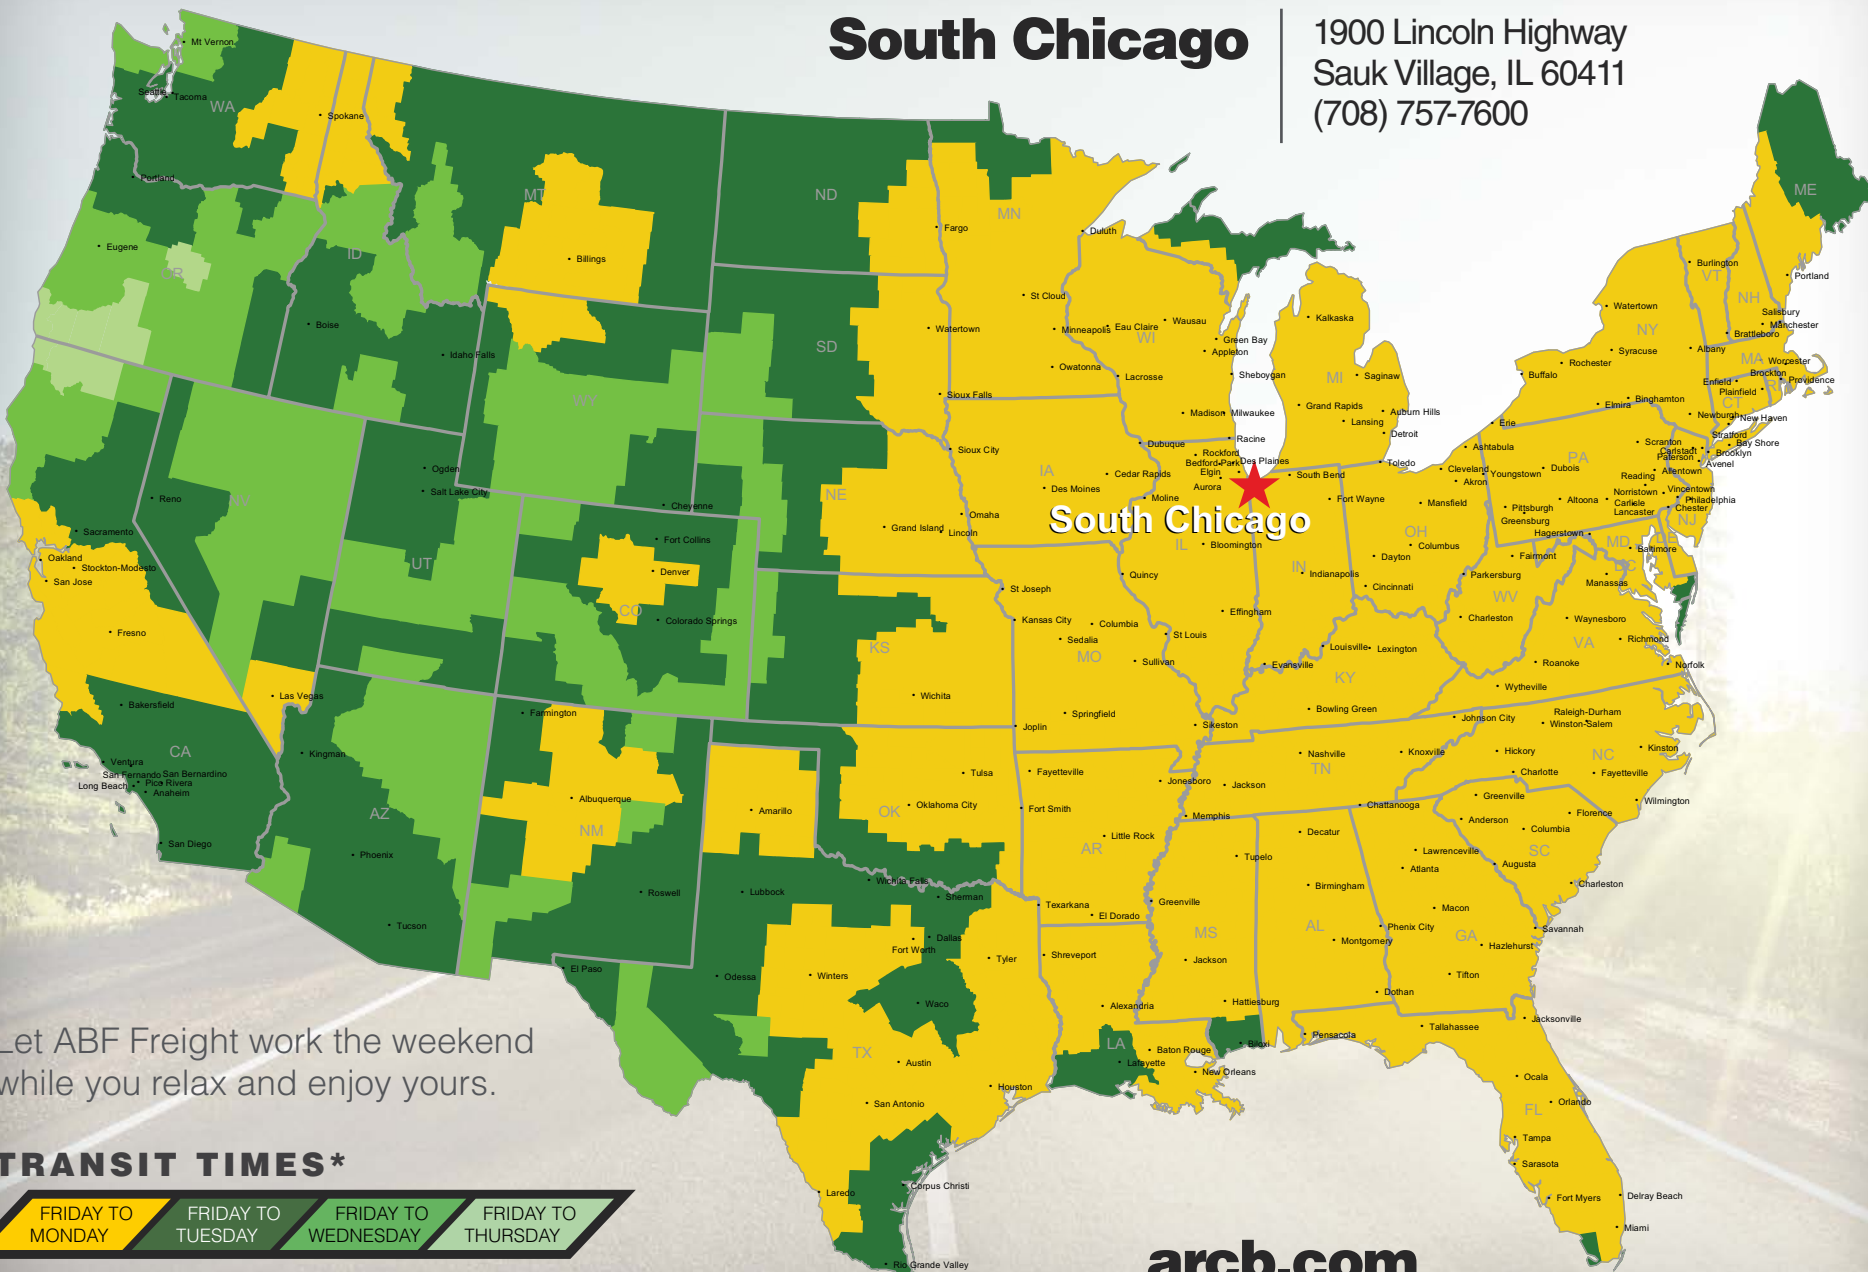

### South Chicago

1900 Lincoln Highway  
Sauk Village, IL 60411  
(708) 757-7600

Let ABF Freight work the weekend while you relax and enjoy yours.

#### TRANSIT TIMES\*

FRIDAY TO MONDAY

FRIDAY TO TUESDAY

FRIDAY TO WEDNESDAY

FRIDAY TO THURSDAY

\*Map graphically represents outbound transit times to service centers and is for illustrative purposes only. For a specific transit request, visit [arcb.com](http://arcb.com) or contact your account manager.