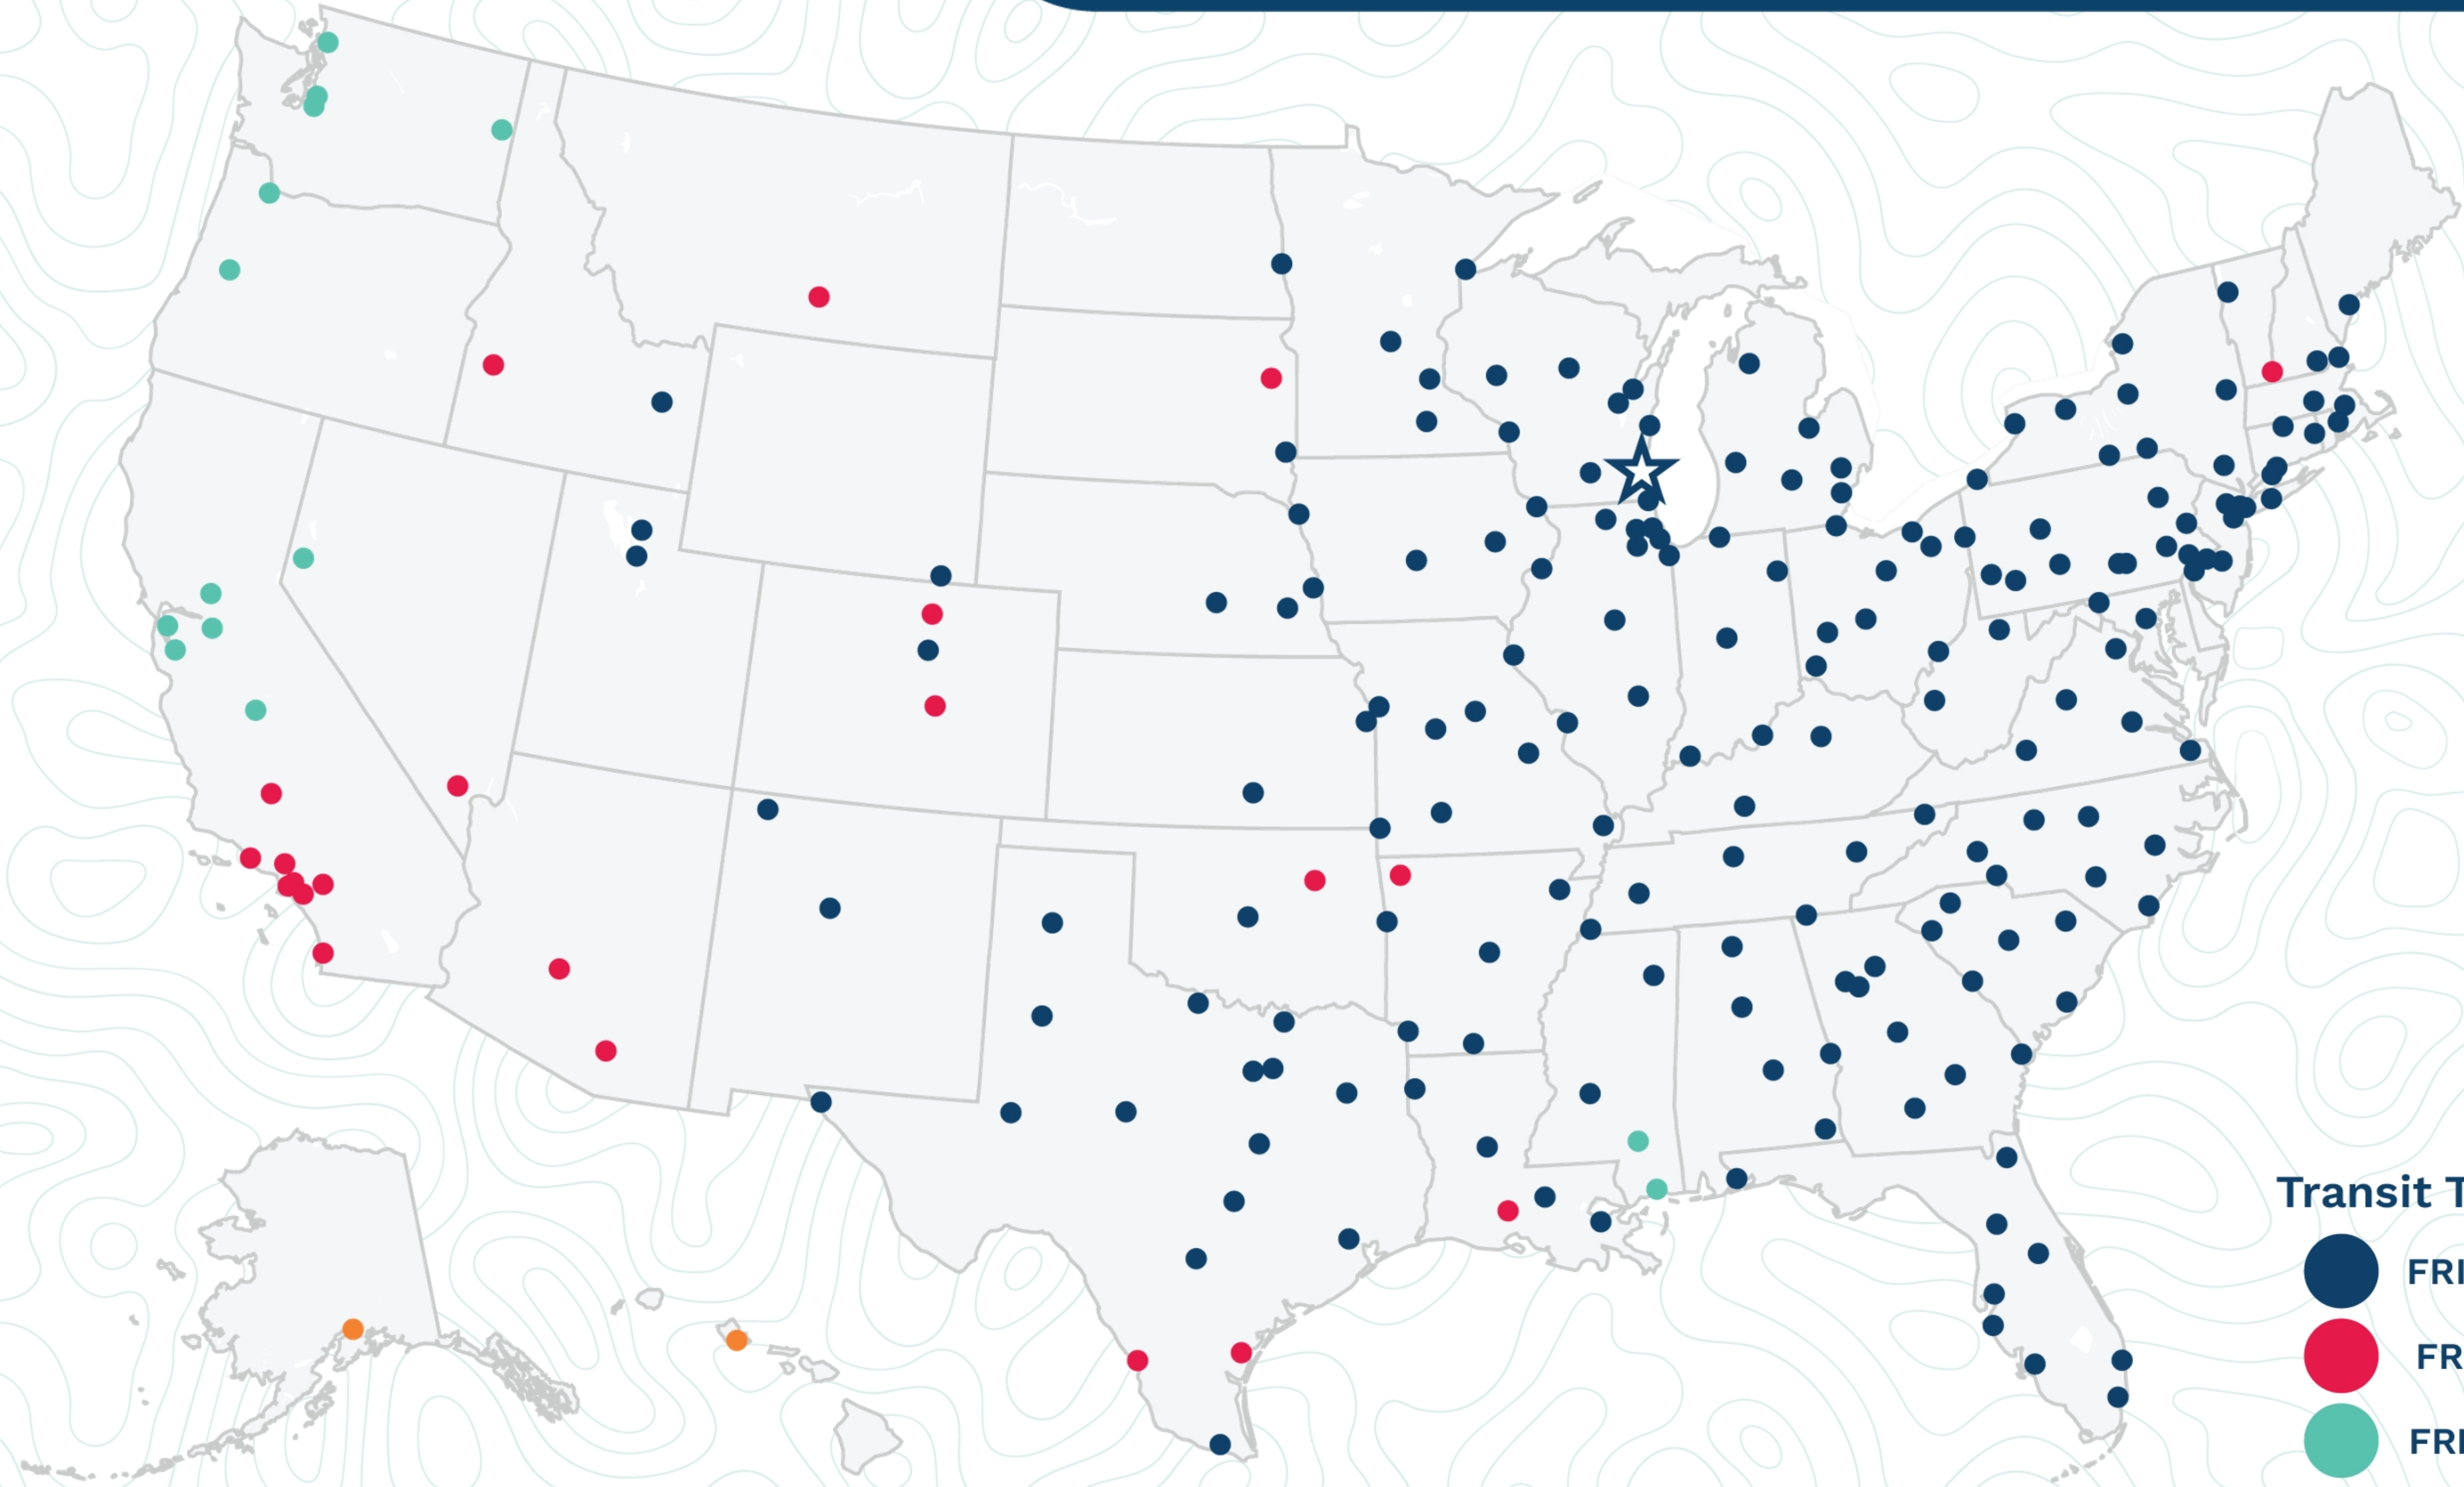

Milwaukee

11307 W Rogers  
West Allis, WI 53227  
(414) 321-0039

Transit Times\*

- FRI-MON
- FRI-TUE
- FRI-WED
- FRI-THU
- FRI-FRI
- 1 WEEK +

\*Map graphically represents outbound transit times to service centers and is for illustrative purposes only.