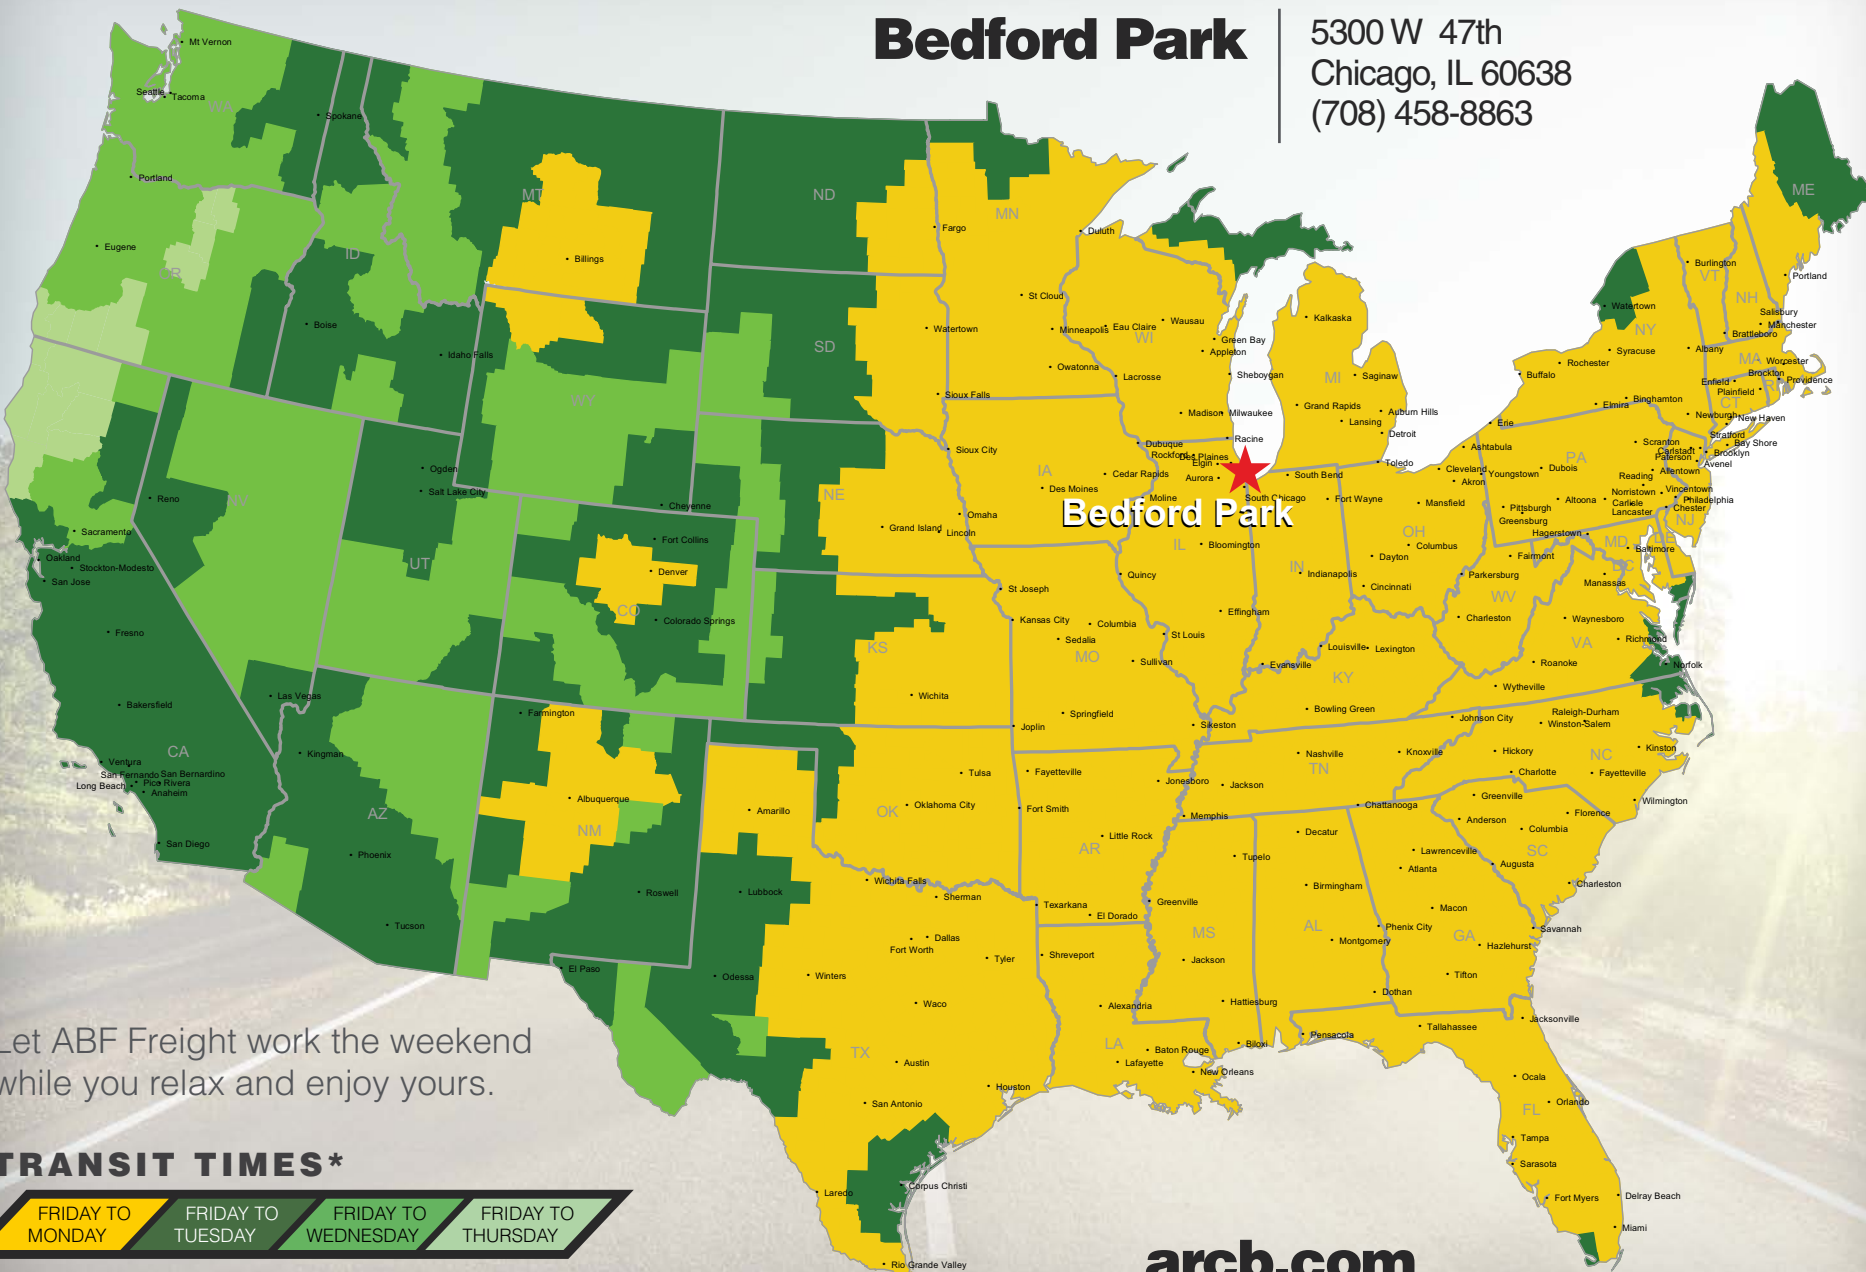

Bedford Park

5300 W 47th
Chicago, IL 60638
(708) 458-8863

Let ABF Freight work the weekend while you relax and enjoy yours.

TRANSIT TIMES*

FRIDAY TO MONDAY

FRIDAY TO TUESDAY

FRIDAY TO WEDNESDAY

FRIDAY TO THURSDAY

*Map graphically represents outbound transit times to service centers and is for illustrative purposes only. For a specific transit request, visit arcb.com or contact your account manager.

arcb.com

022018 - 040