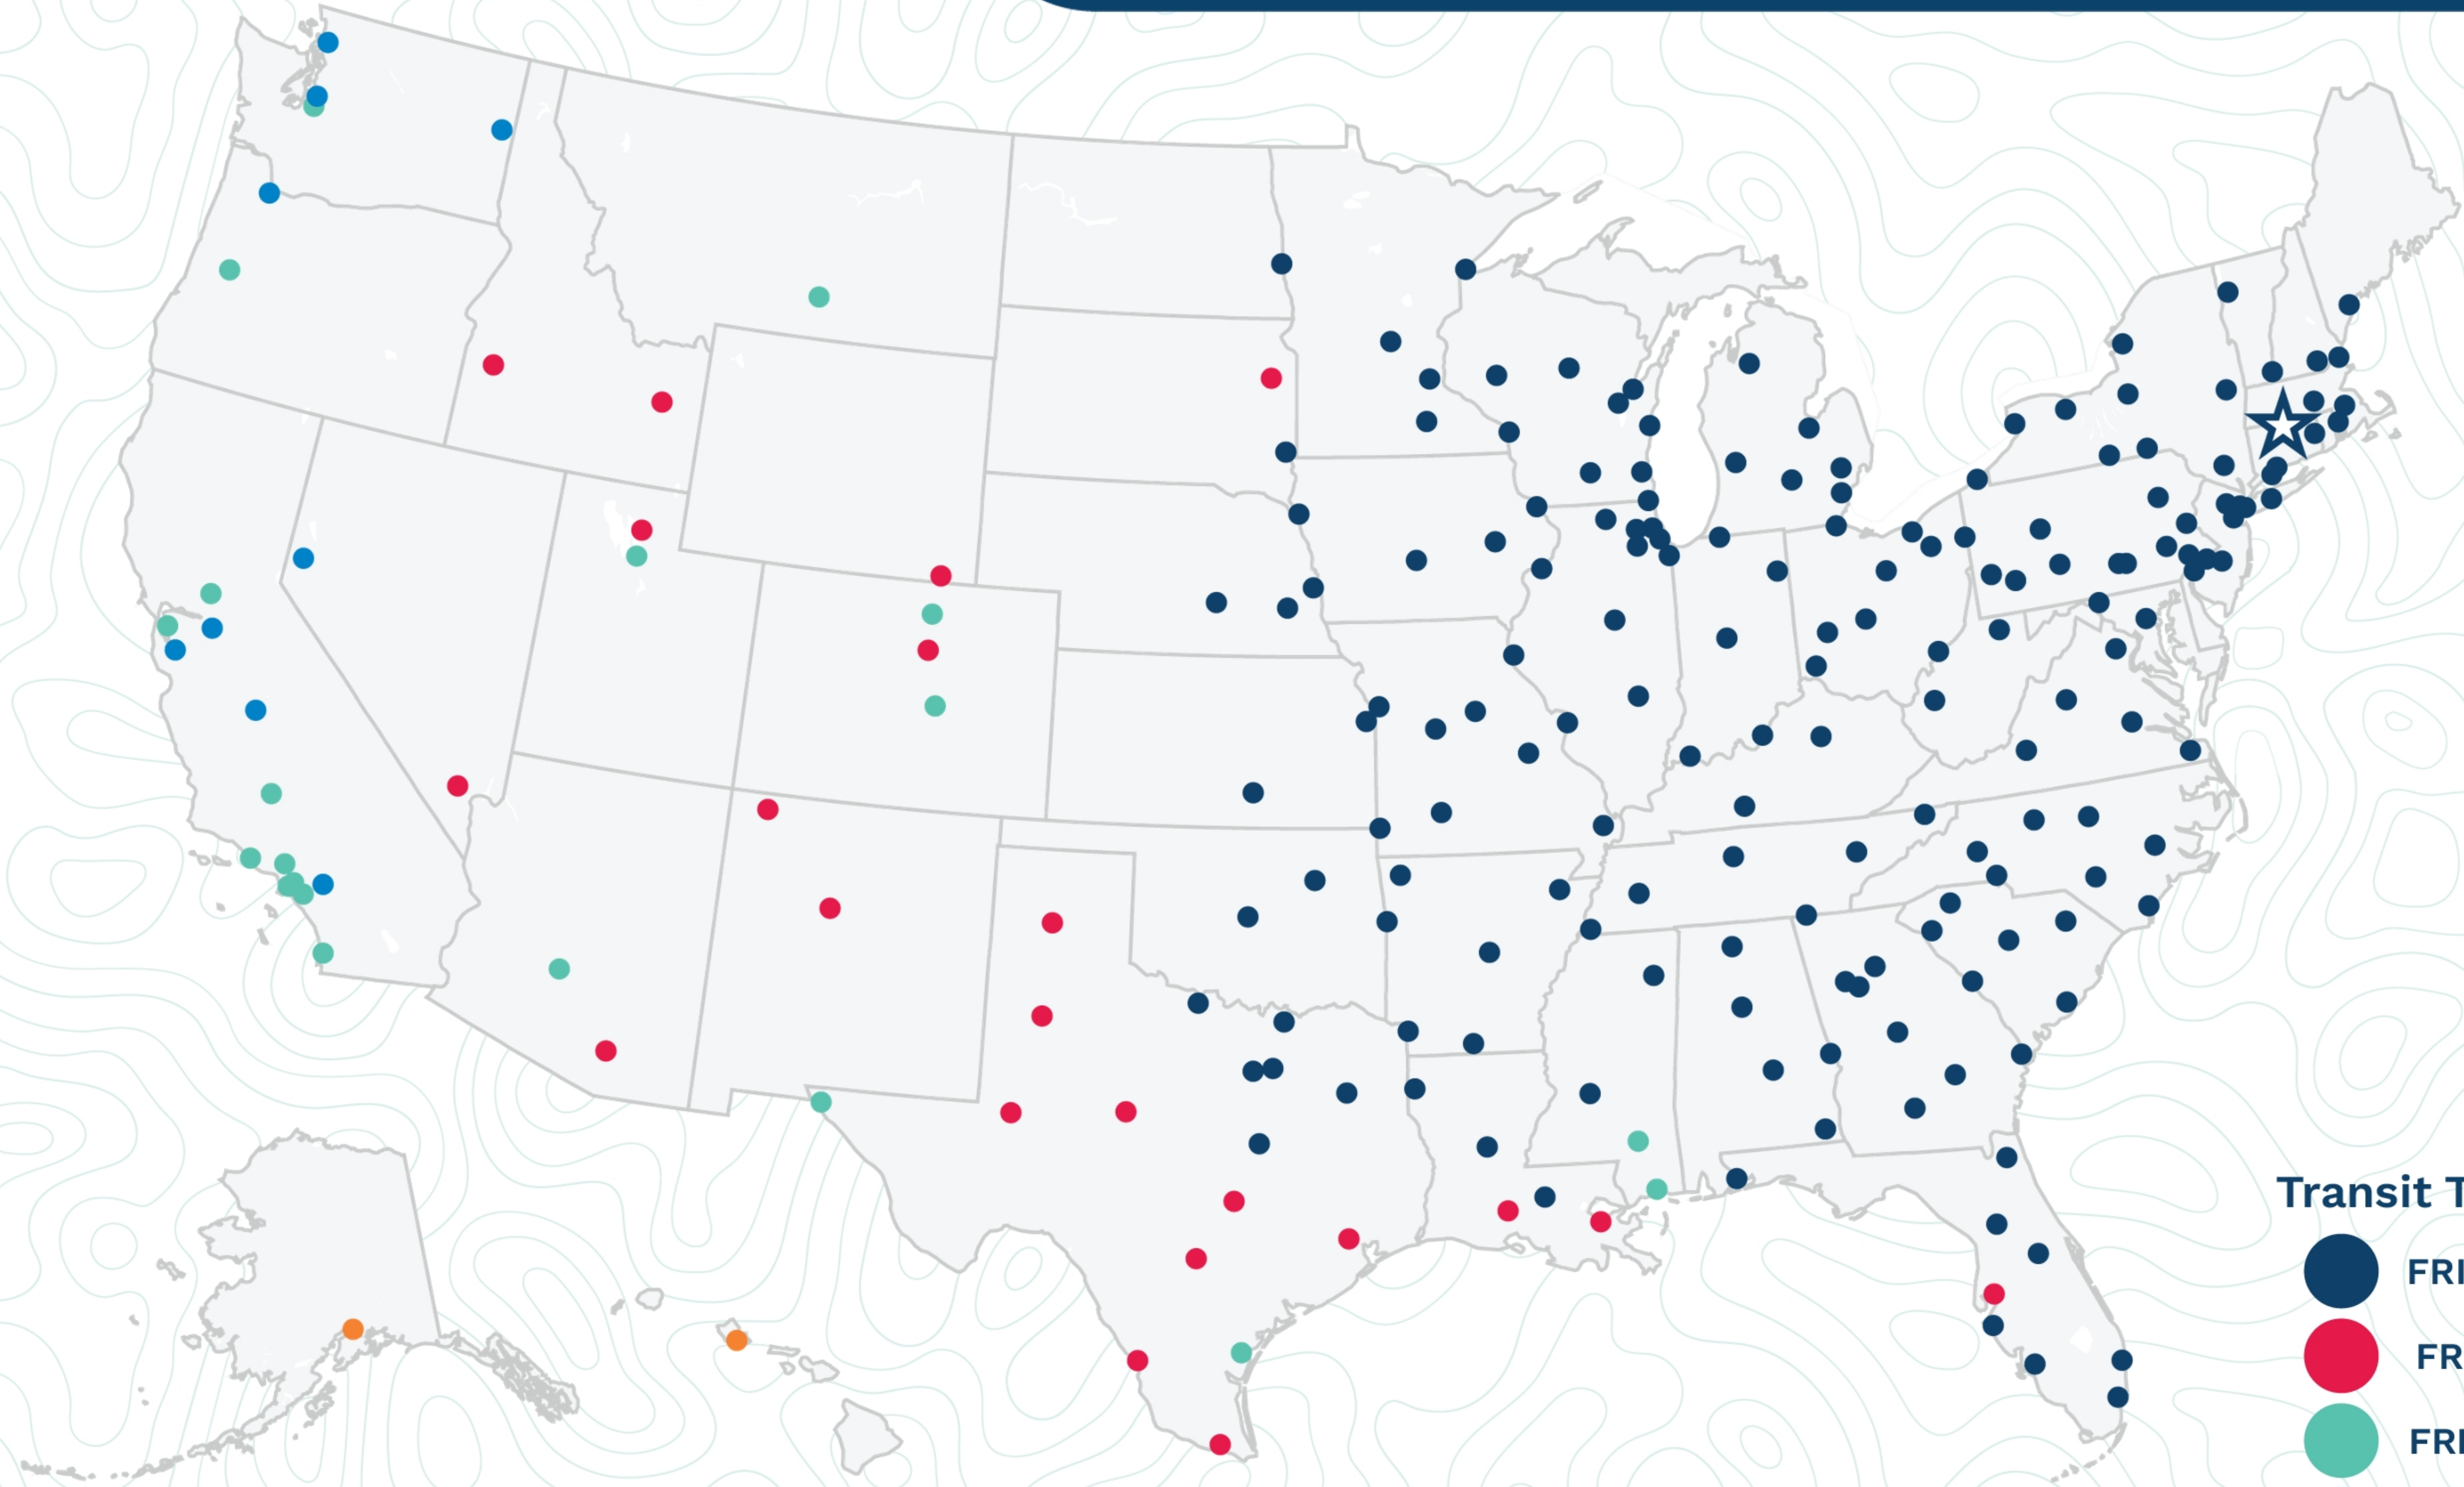

Enfield

7 Depot Hill Rd  
Enfield, CT 06082  
(860) 623-2518

Transit Times\*

- FRI-MON
- FRI-TUE
- FRI-WED
- FRI-THU
- FRI-FRI
- 1 WEEK +

\*Map graphically represents outbound transit times to service centers and is for illustrative purposes only.