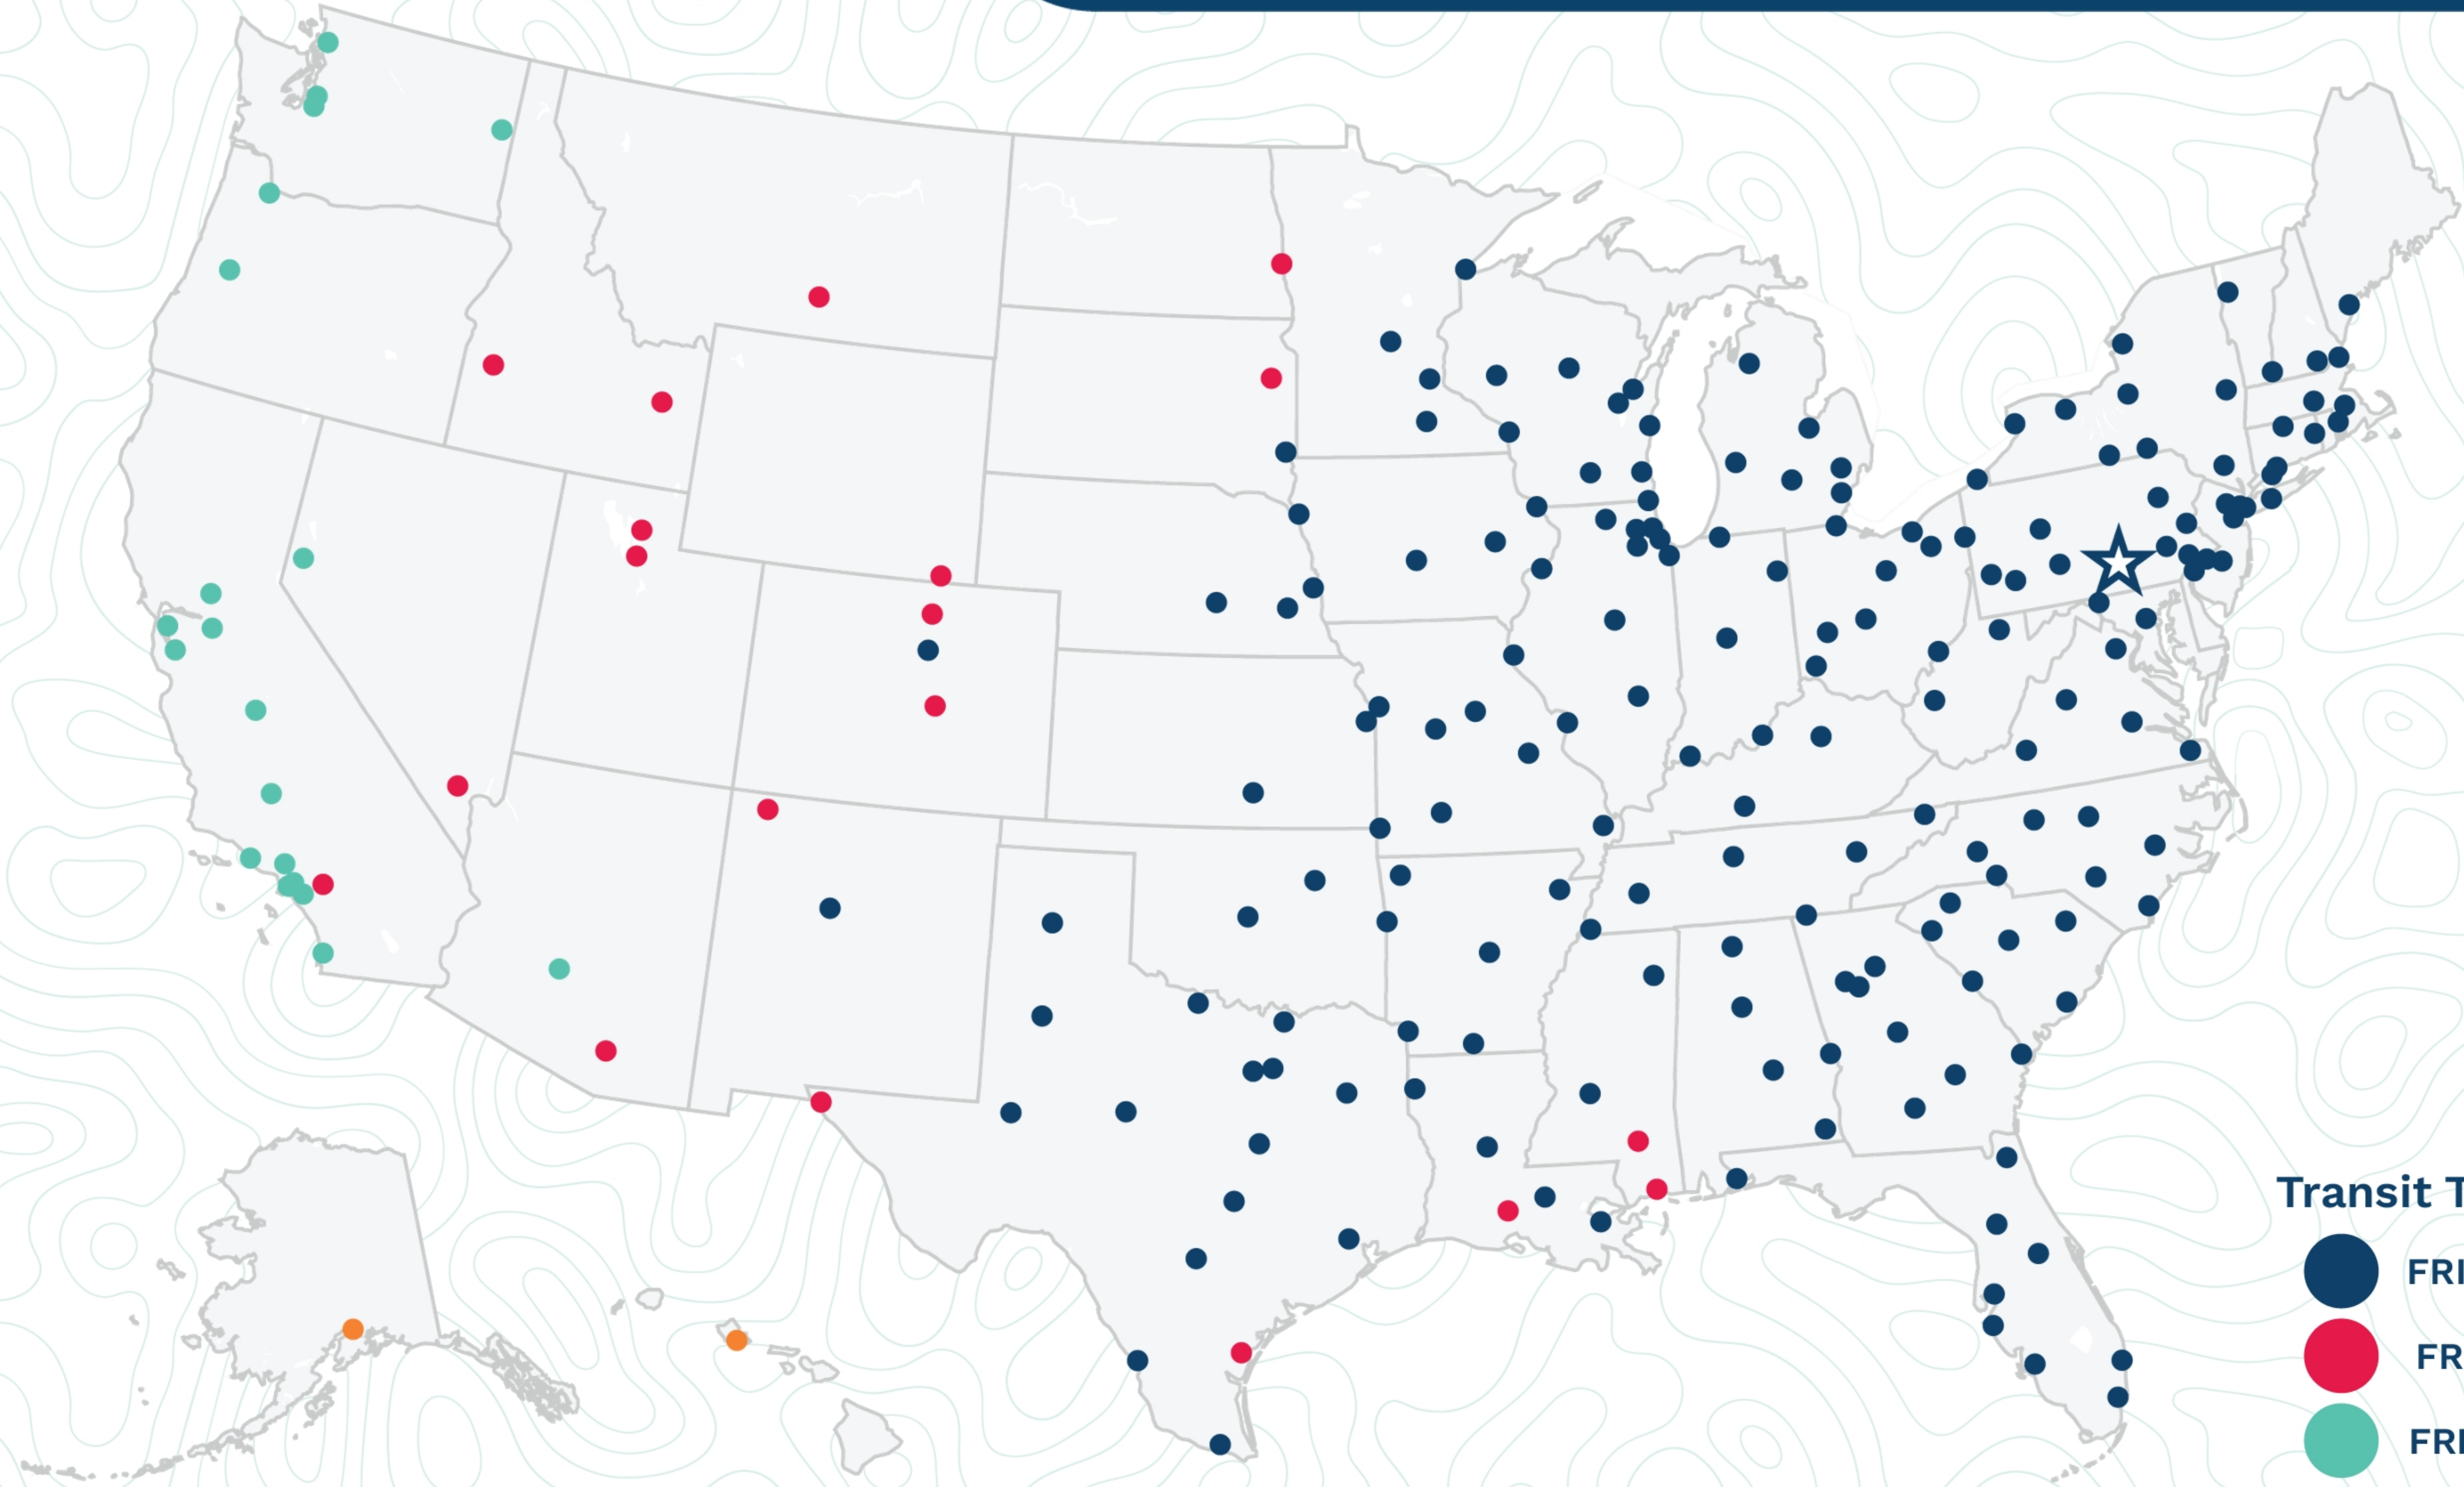

**Carlisle**

2001 Harrisburg Pike  
Carlisle, PA 170157305  
(717) 245-0384

**Transit Times\***

- FRI-MON
- FRI-TUE
- FRI-WED
- FRI-THU
- FRI-FRI
- 1 WEEK +

\*Map graphically represents outbound transit times to service centers and is for illustrative purposes only.