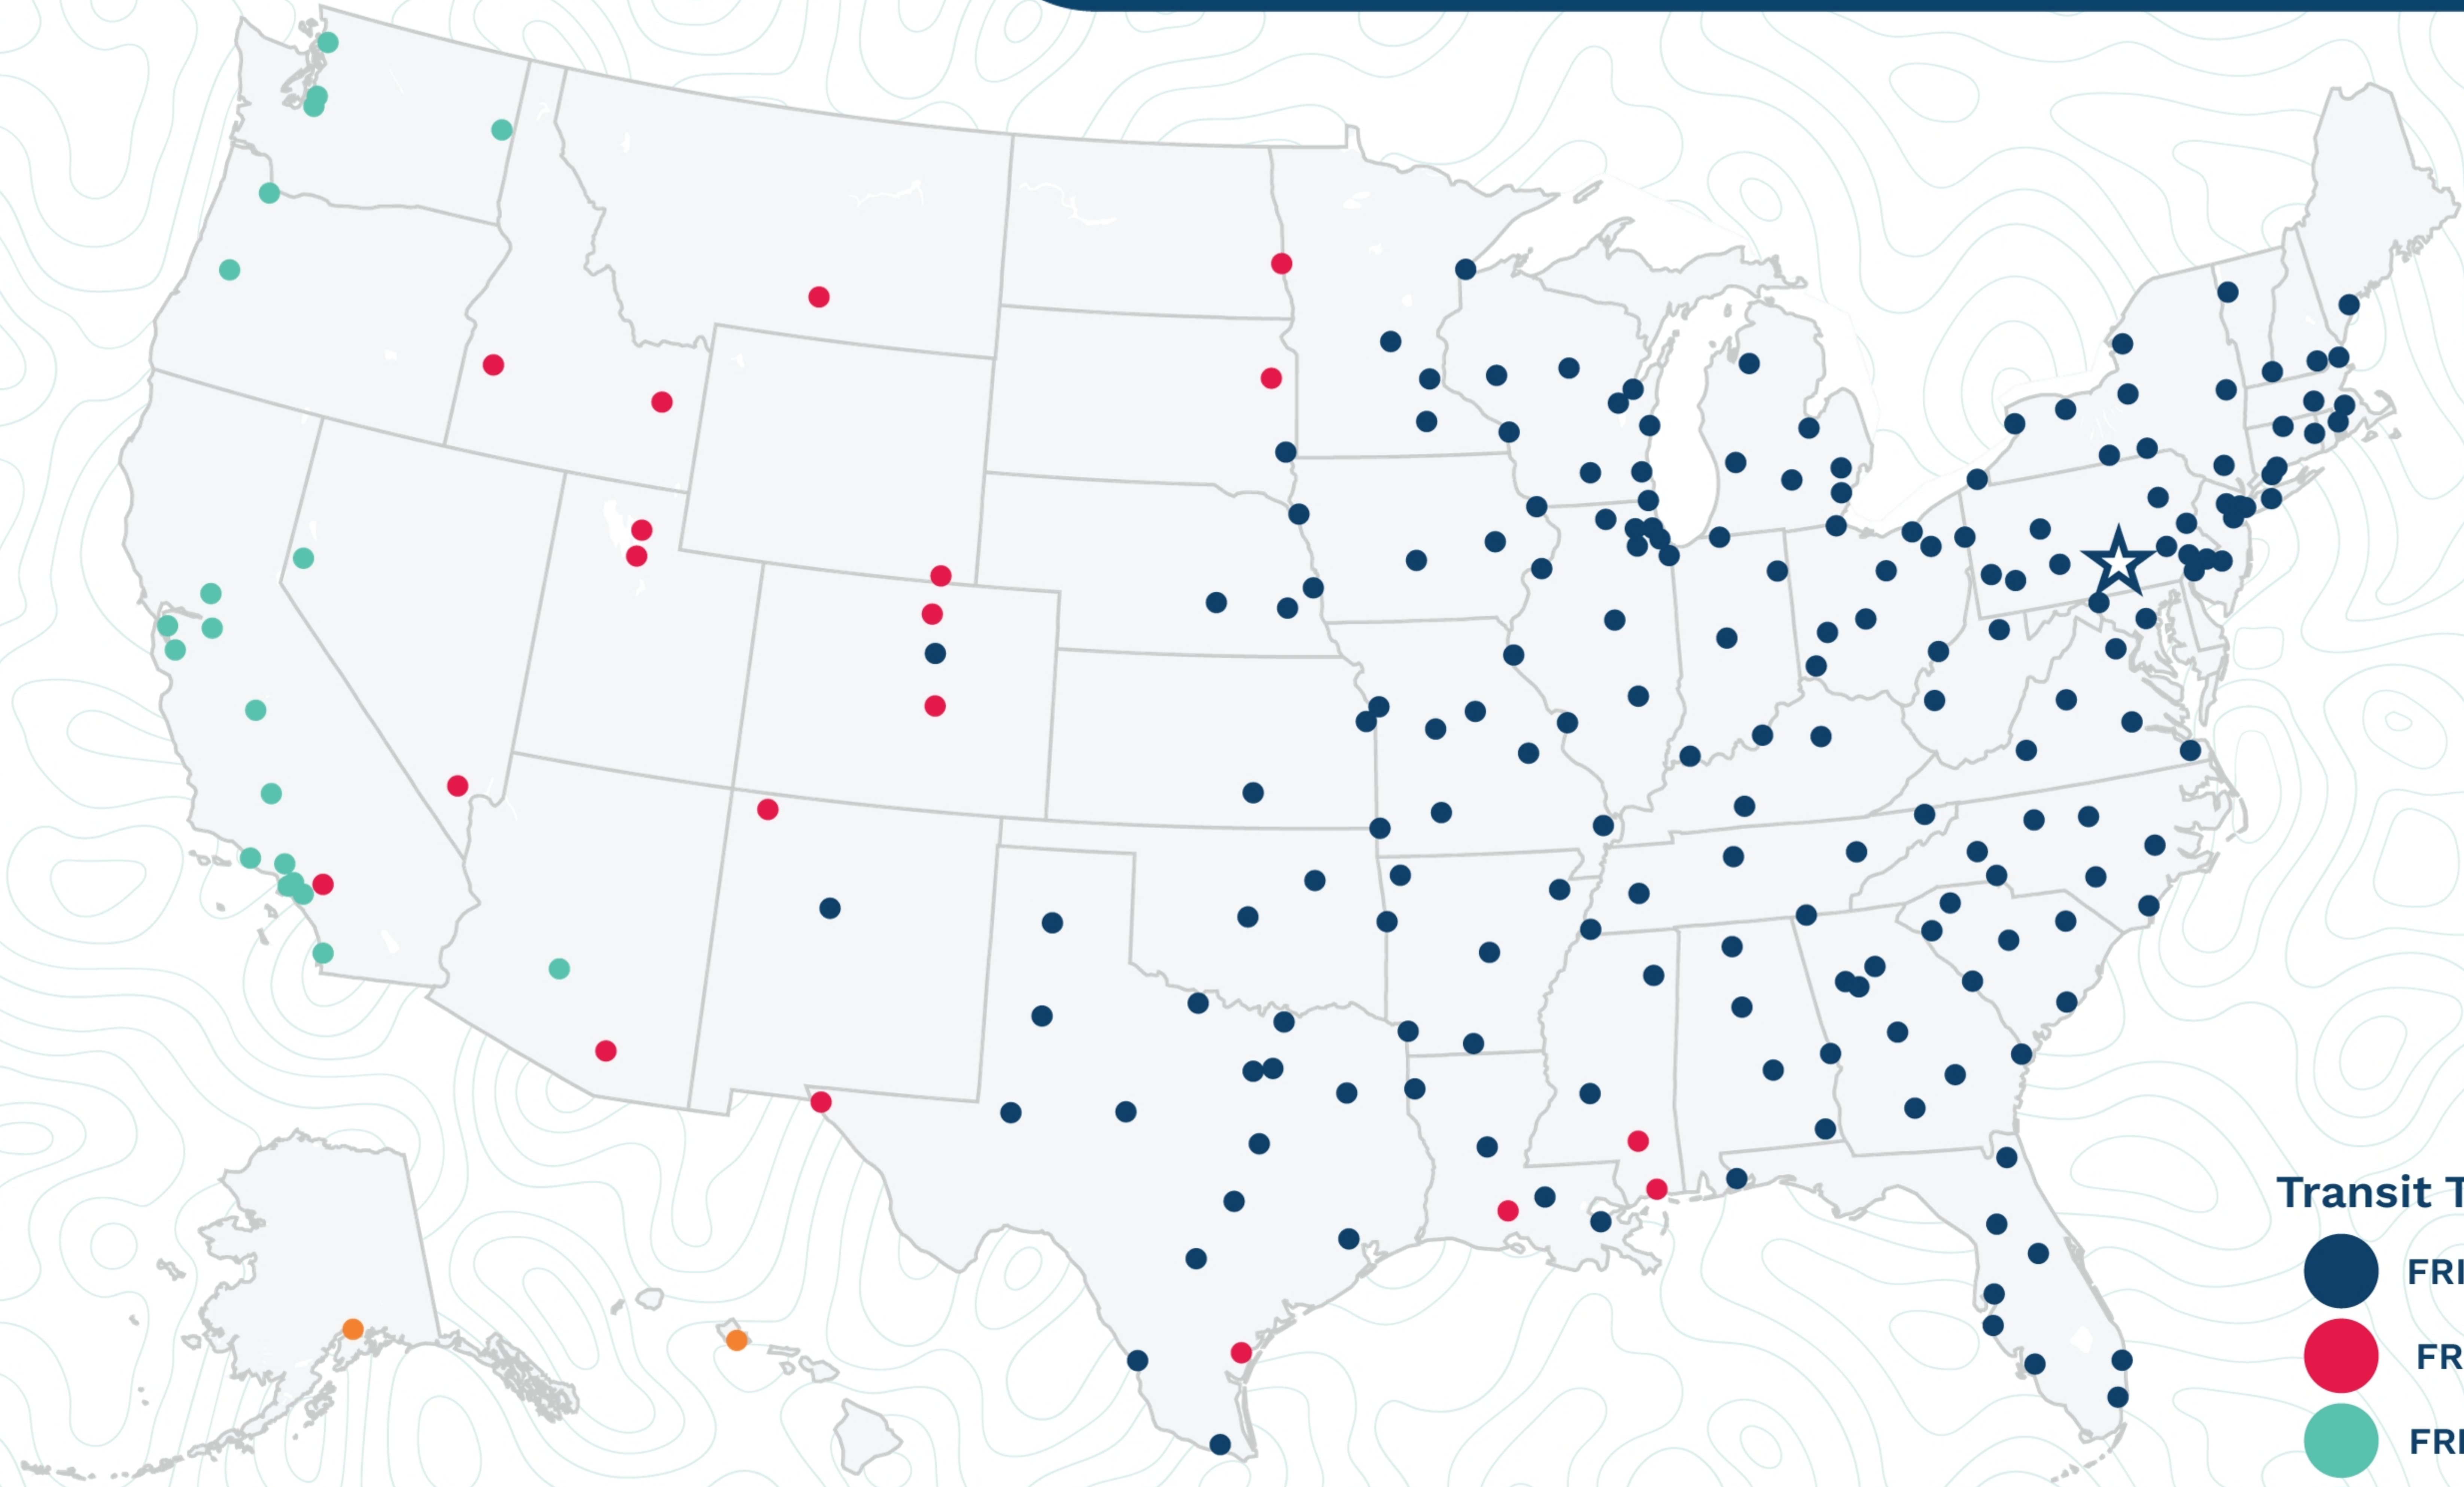

**Carlisle**

2001 Harrisburg Pike  
Carlisle, PA 170157305  
(717) 245-0384

**Transit Times\***

-  FRI-MON
-  FRI-TUE
-  FRI-WED
-  FRI-THU
-  FRI-FRI
-  1 WEEK +

\*Map graphically represents outbound transit times to service centers and is for illustrative purposes only.