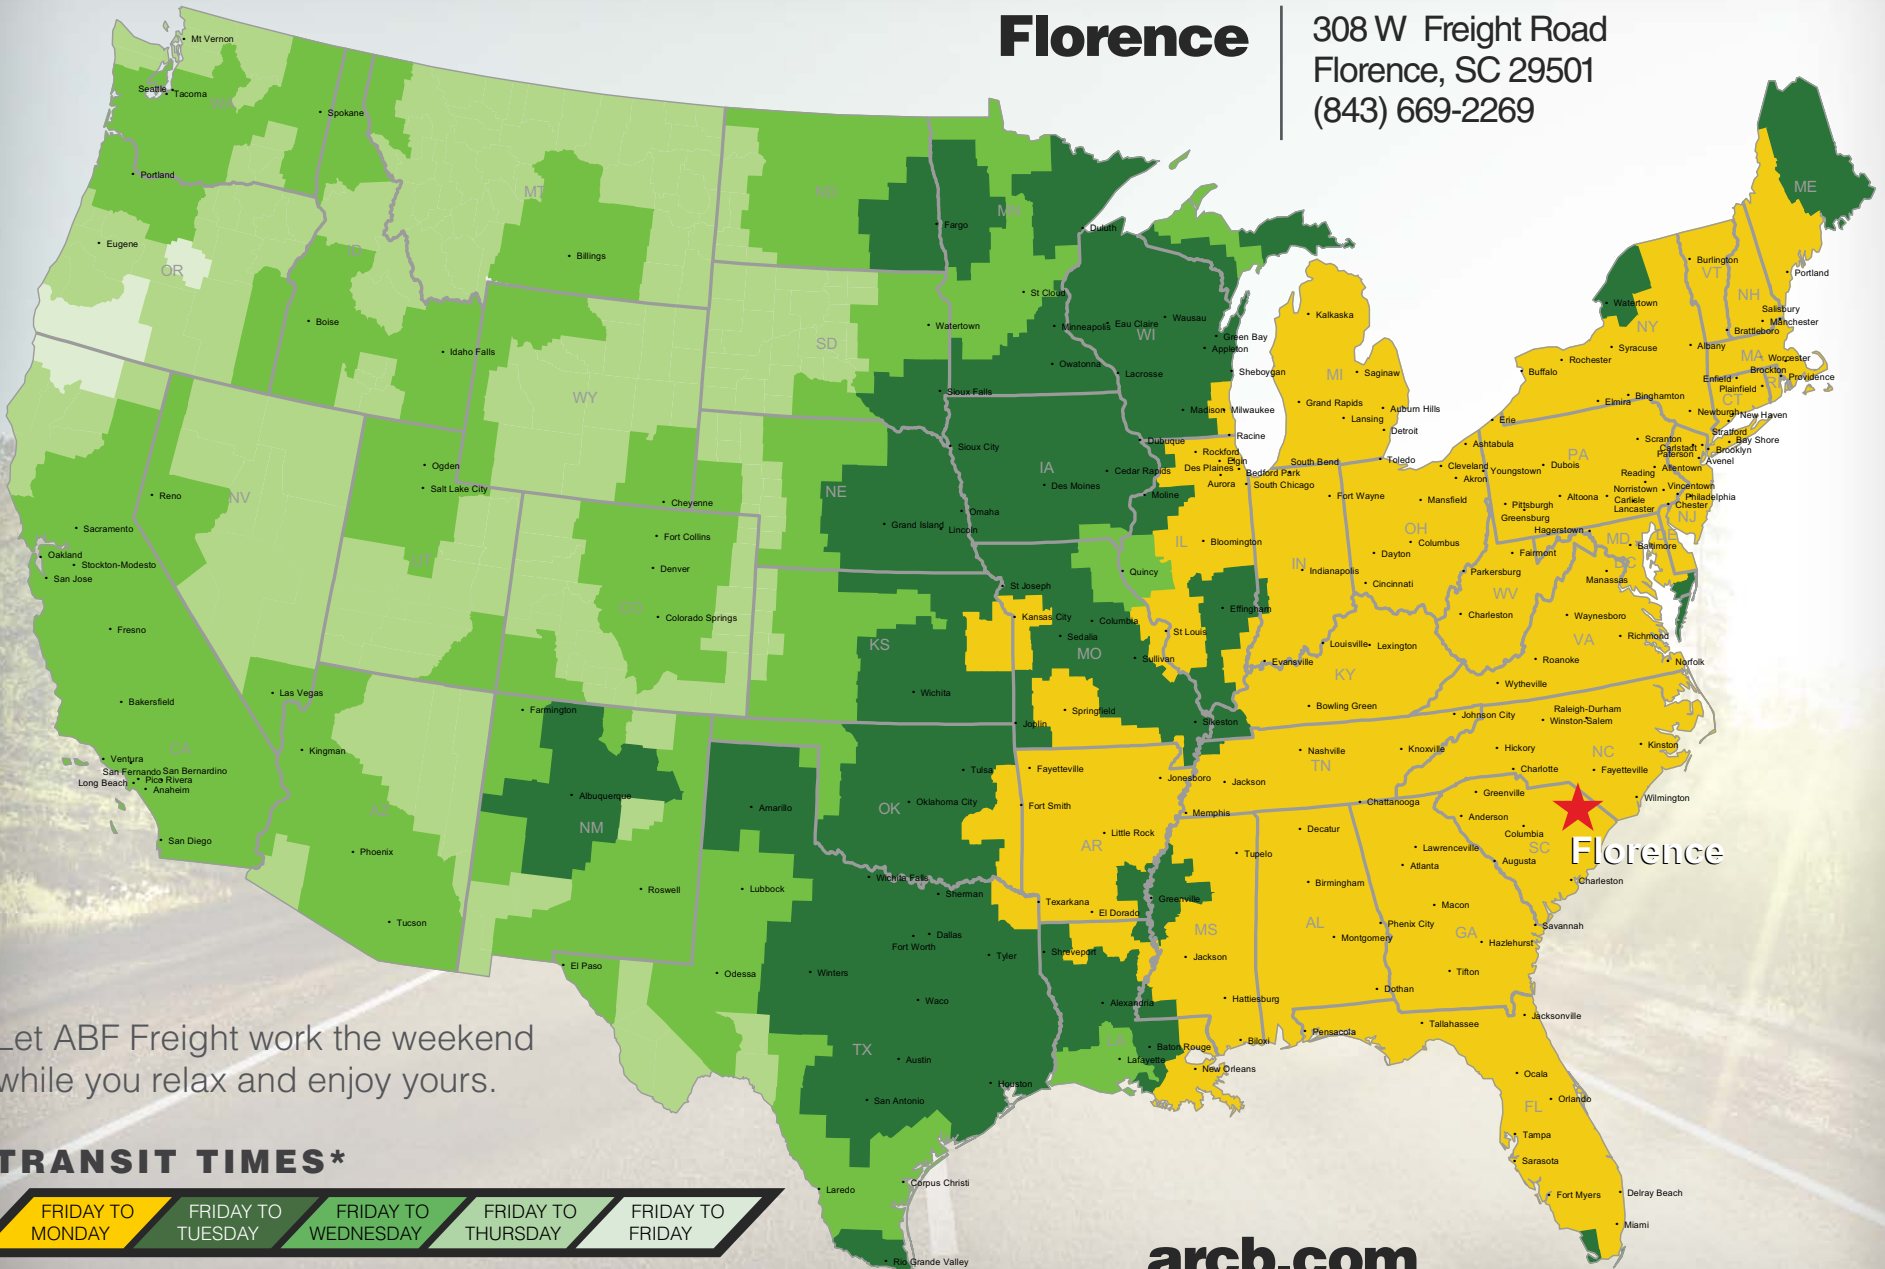

### Florence

308 W Freight Road  
Florence, SC 29501  
(843) 669-2269

Let ABF Freight work the weekend while you relax and enjoy yours.

#### TRANSIT TIMES\*

\*Map graphically represents outbound transit times to service centers and is for illustrative purposes only. For a specific transit request, visit [arcb.com](http://arcb.com) or contact your account manager.