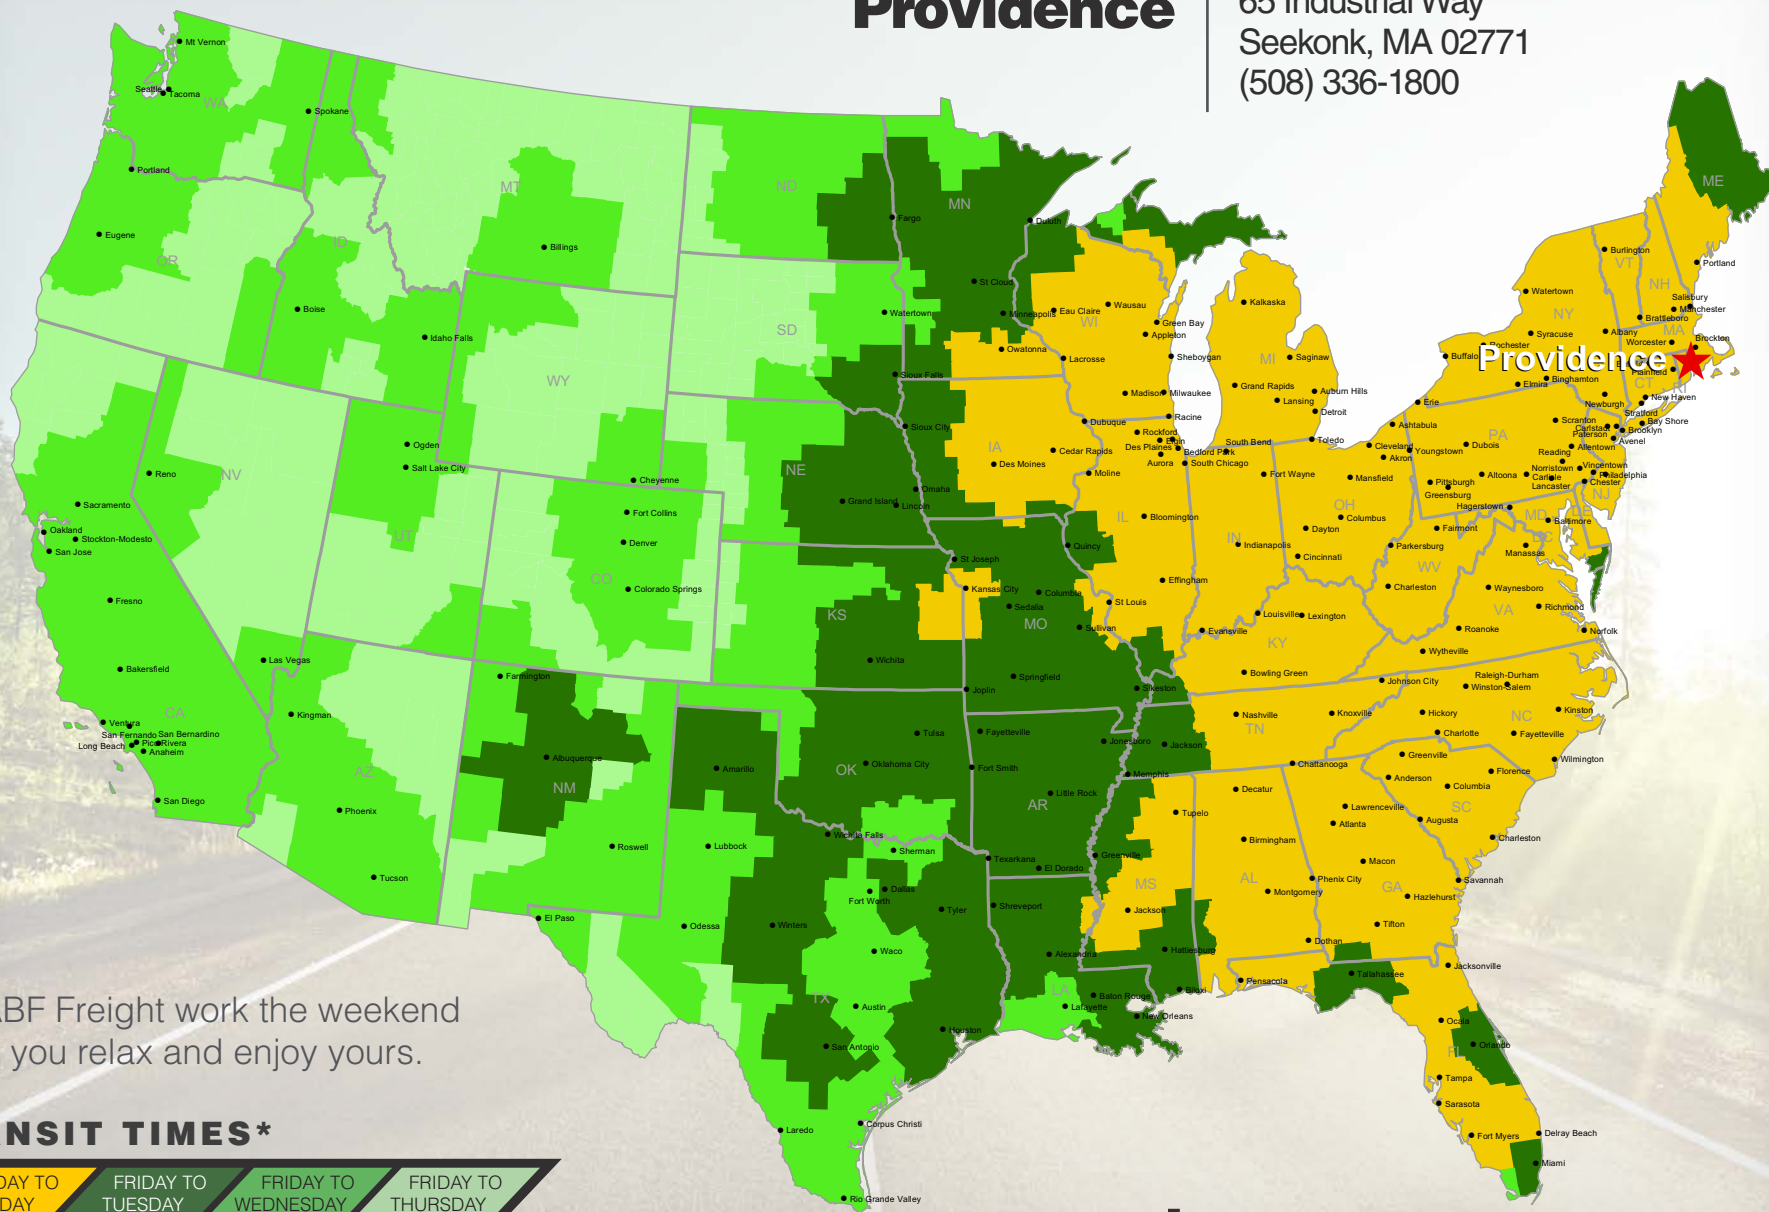

Providence

65 Industrial Way
Seekonk, MA 02771
(508) 336-1800

Let ABF Freight work the weekend while you relax and enjoy yours.

TRANSIT TIMES*

FRIDAY TO MONDAY

FRIDAY TO TUESDAY

FRIDAY TO WEDNESDAY

FRIDAY TO THURSDAY

*Map graphically represents outbound transit times to service centers and is for illustrative purposes only. For a specific transit request, visit arcb.com or contact your account manager.

arcb.com

022018- 047