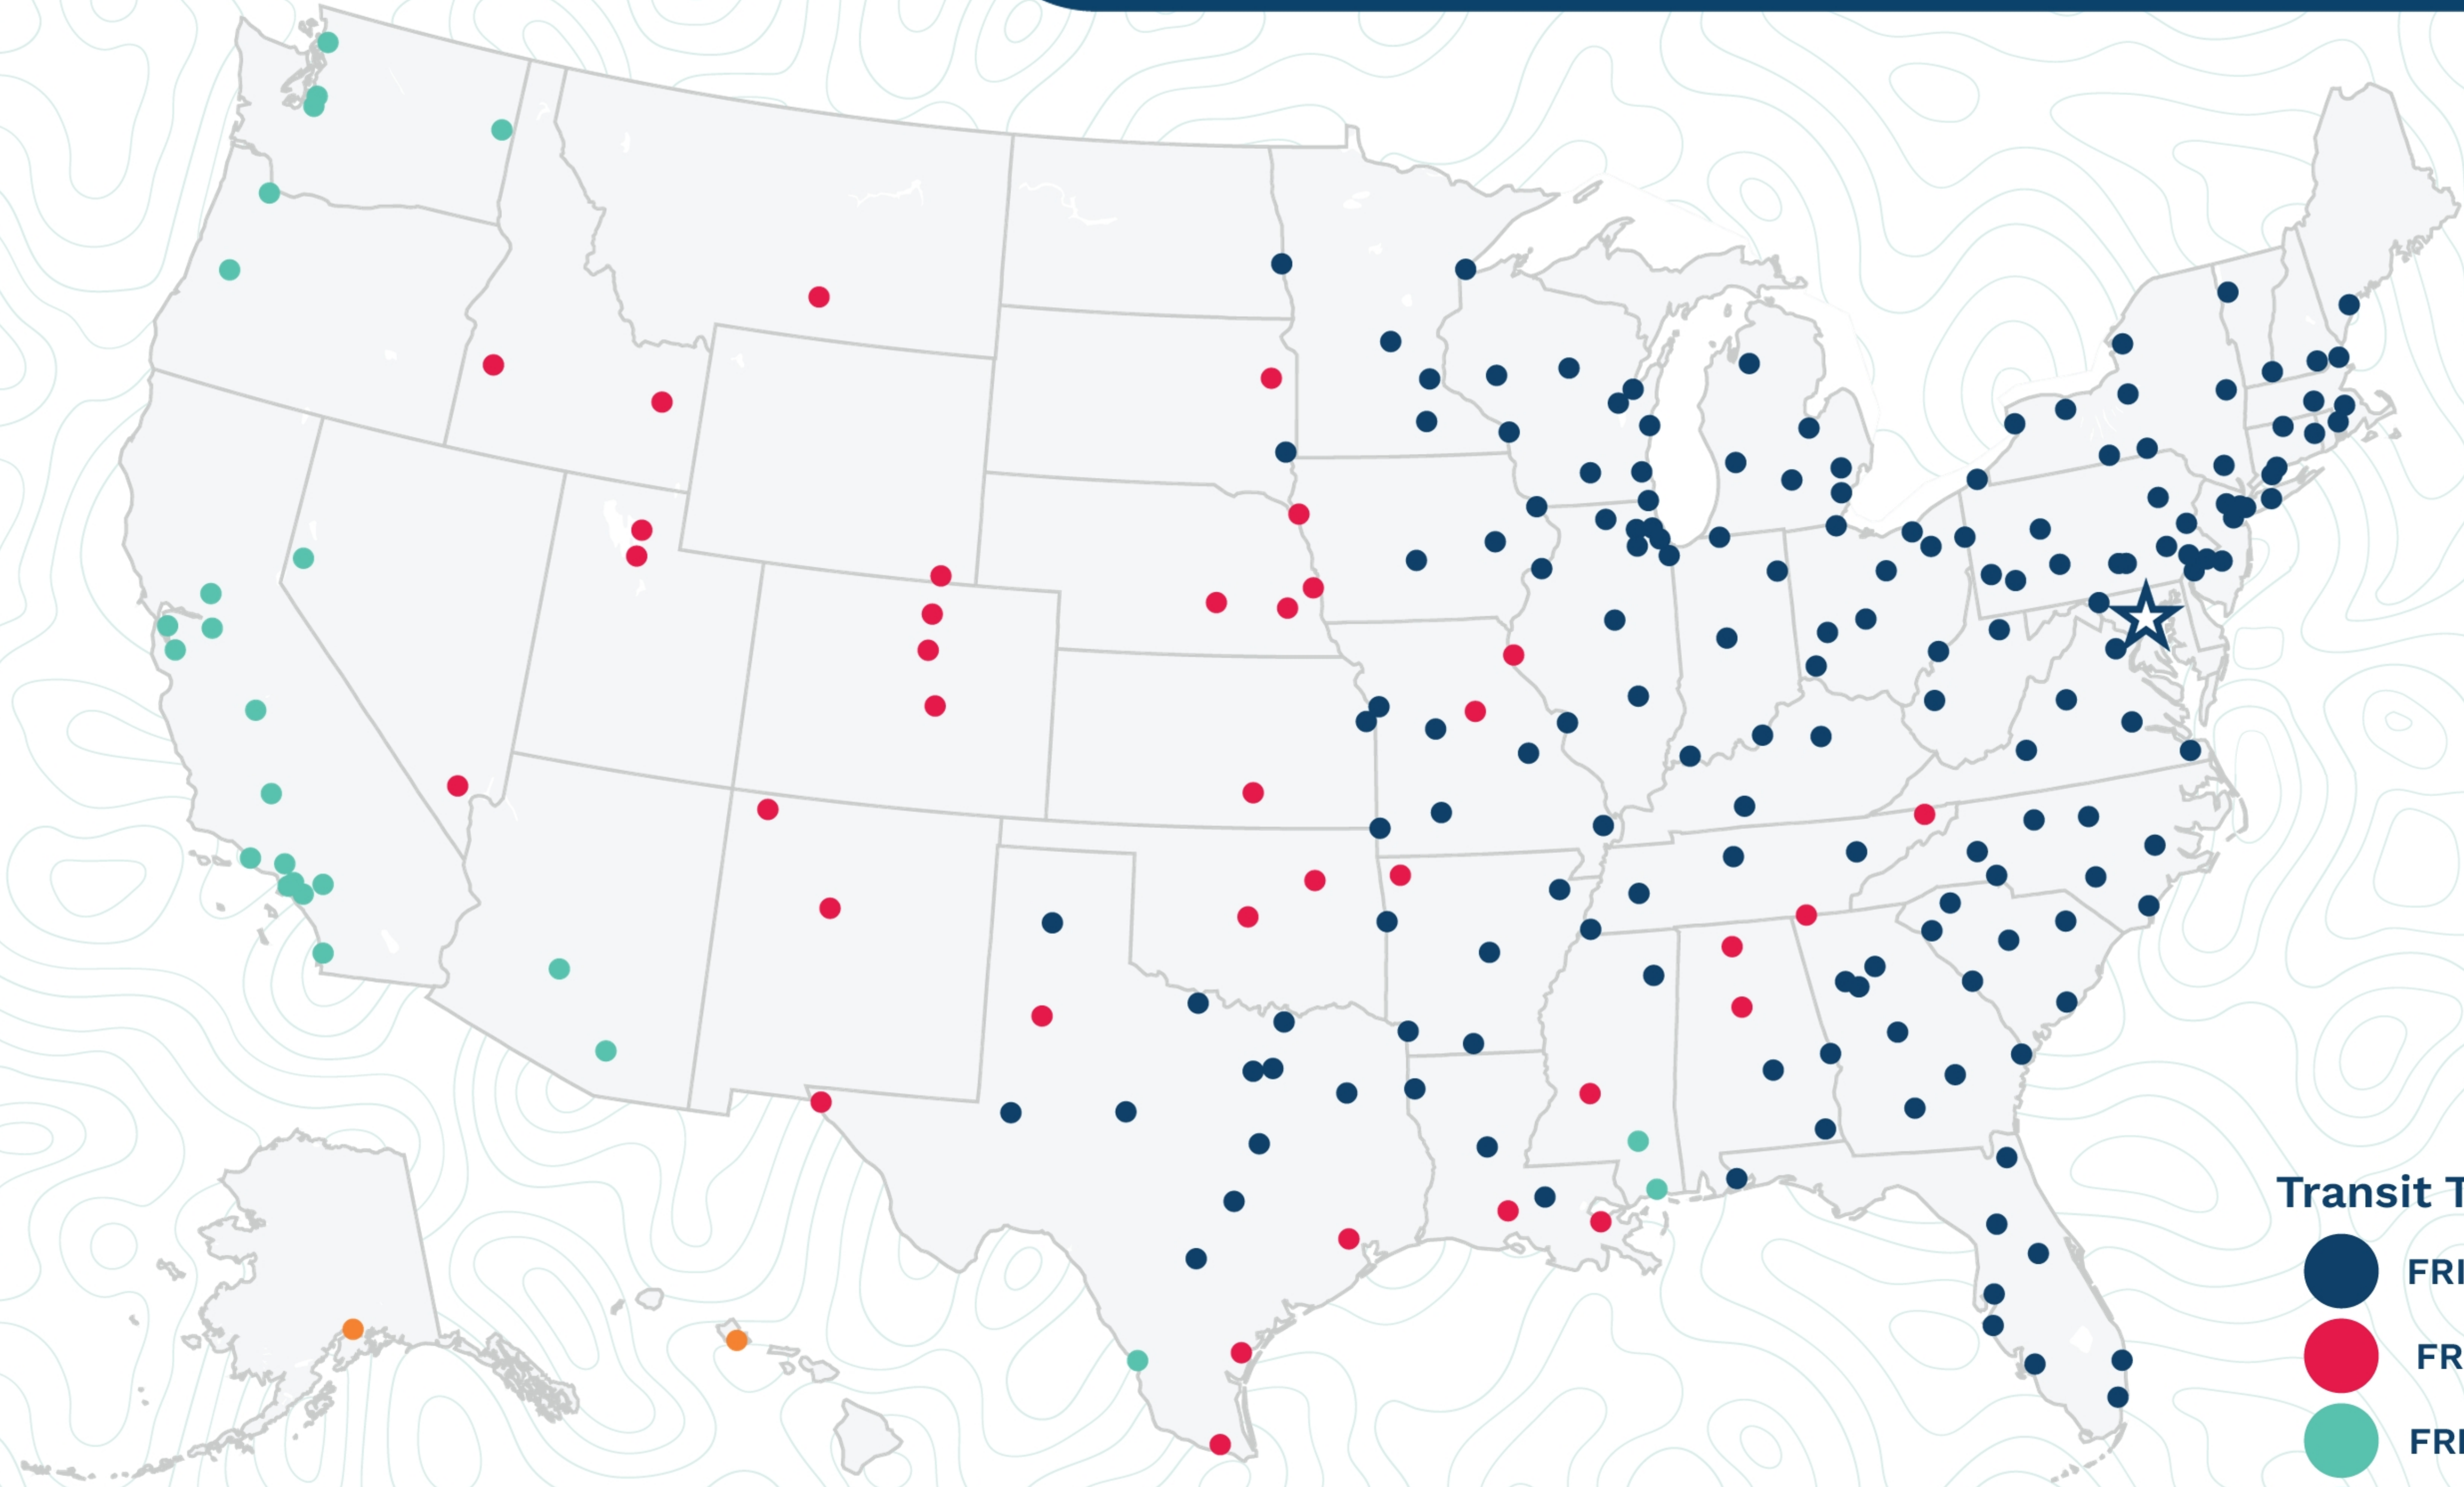

**Baltimore**

6720 Washington Blvd  
Elkridge, MD 21075  
(410) 796-8800

**Transit Times\***

-  FRI-MON
-  FRI-TUE
-  FRI-WED
-  FRI-THU
-  FRI-FRI
-  1 WEEK +

\*Map graphically represents outbound transit times to service centers and is for illustrative purposes only.