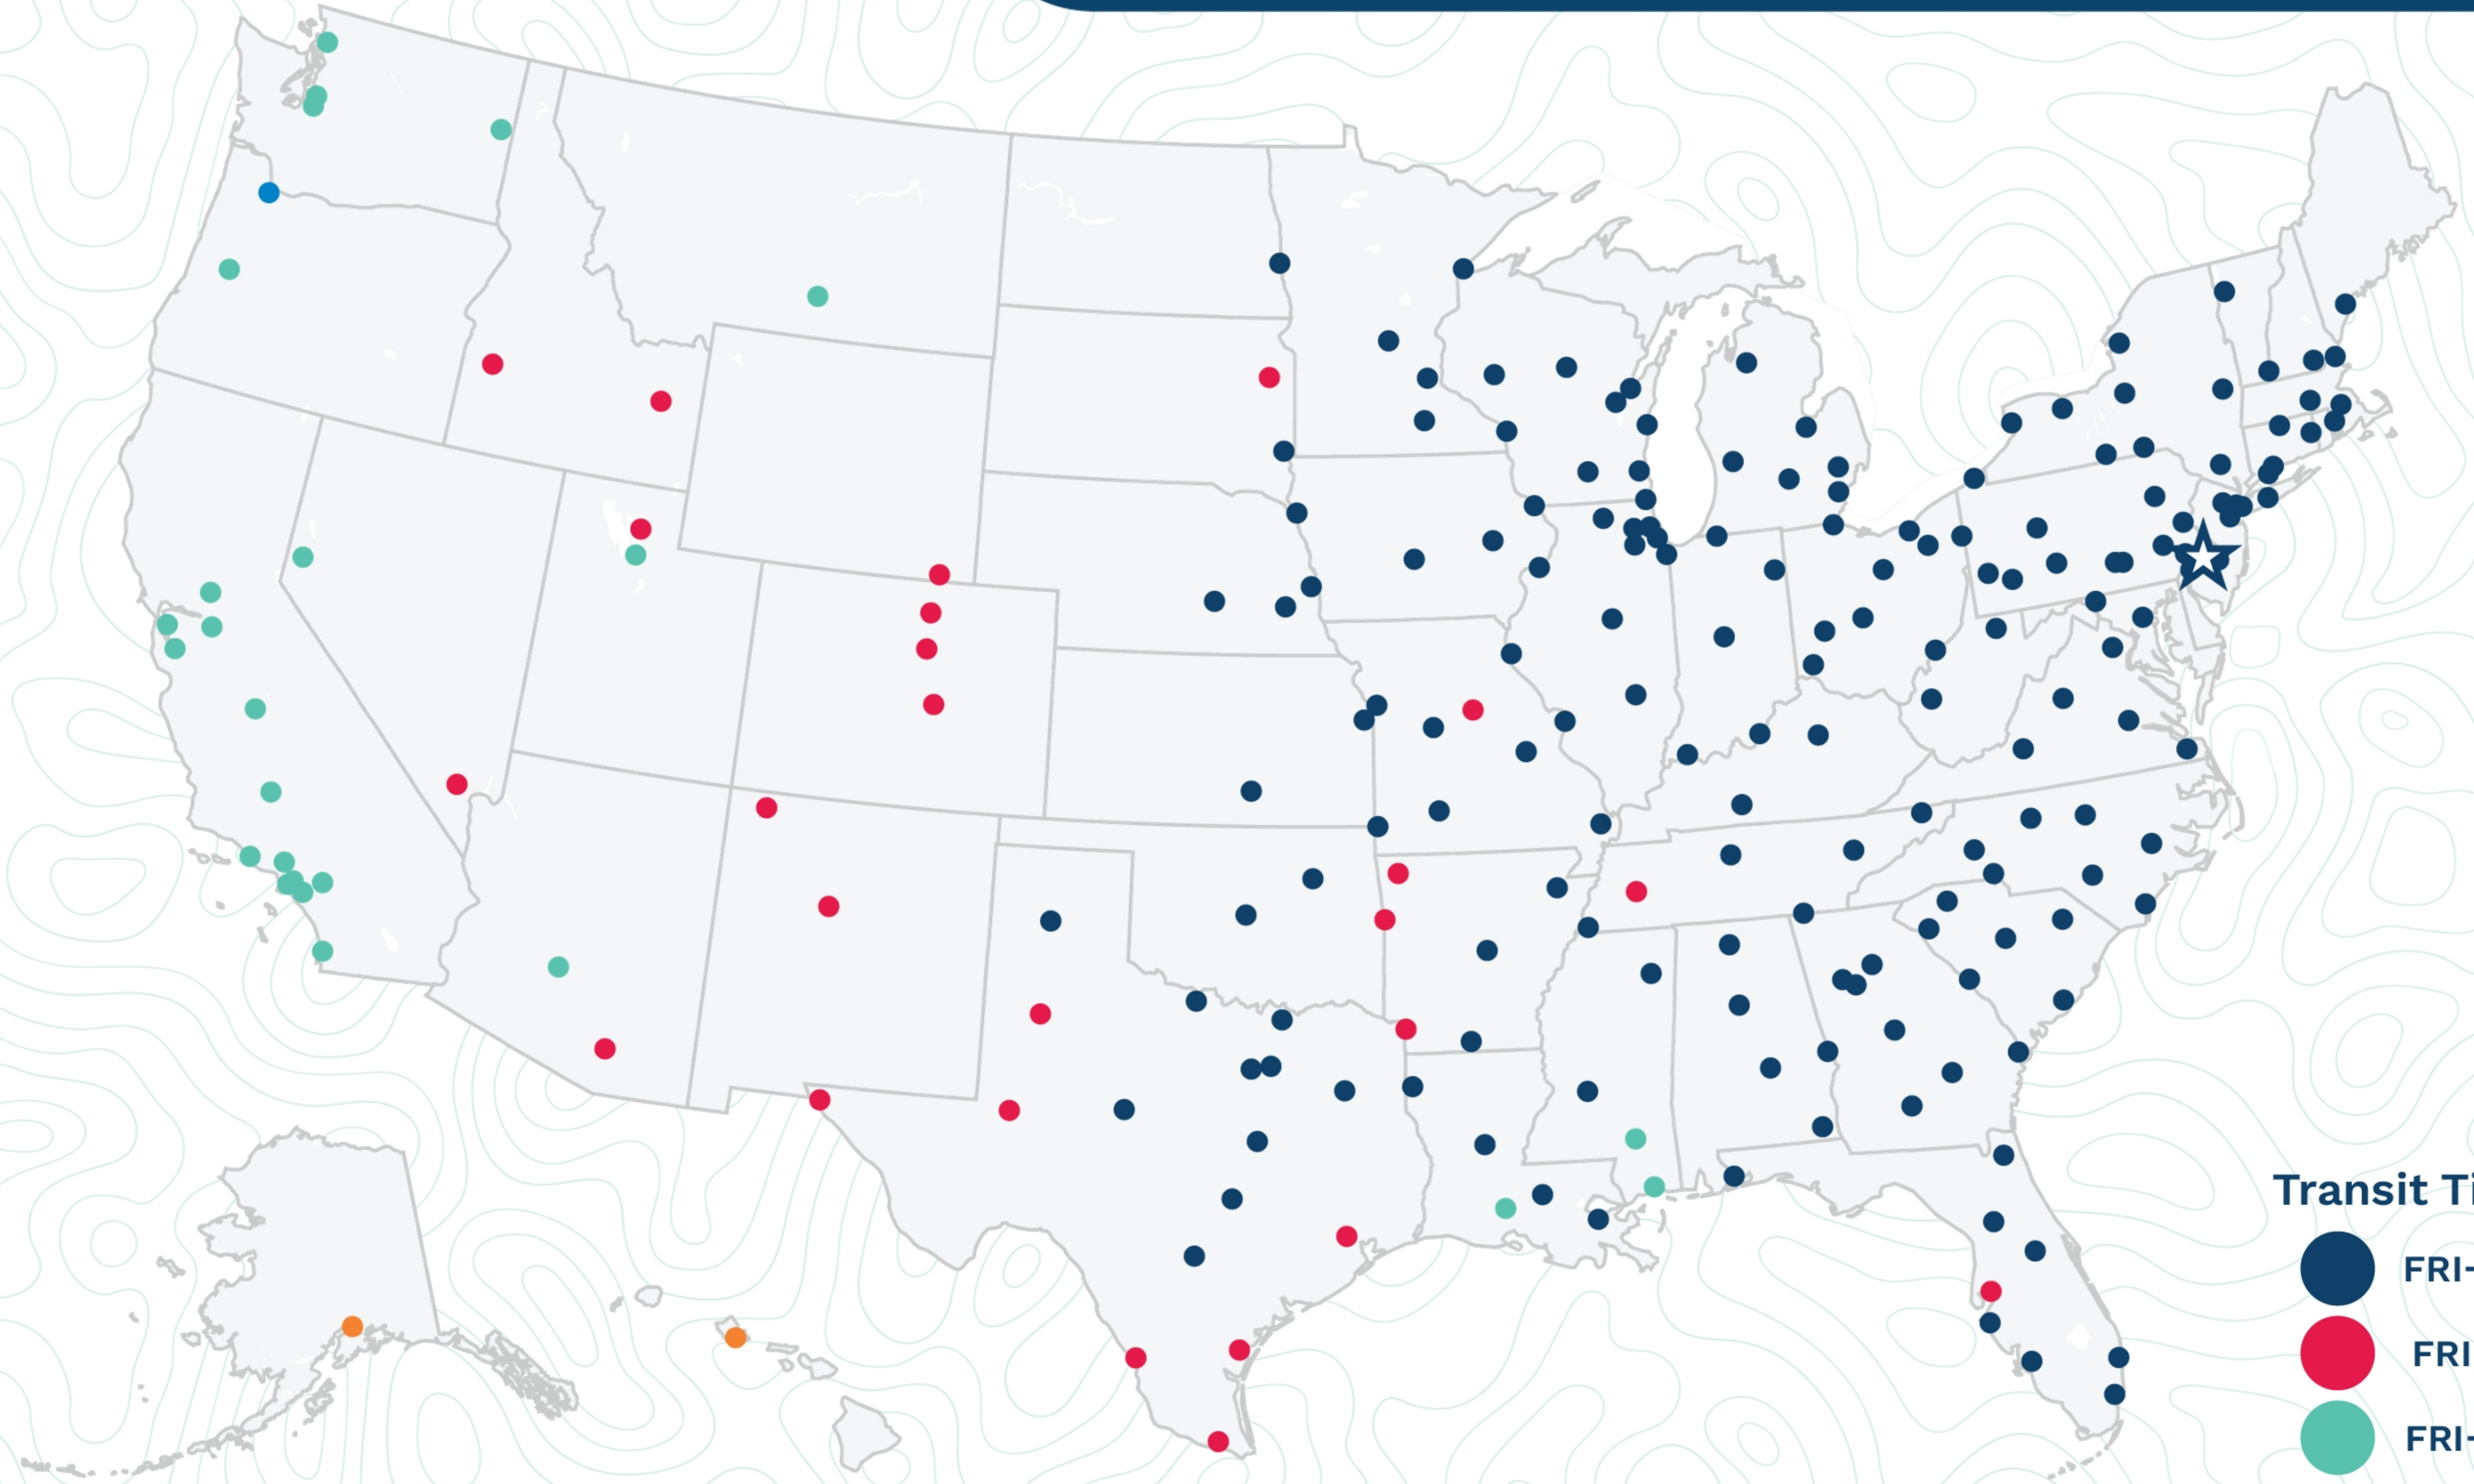

Philadelphia

4000 Richmond St
Philadelphia, PA 19137
(215) 743-9183

- Transit Times***
- FRI-MON
 - FRI-TUE
 - FRI-WED
 - FRI-THU
 - FRI-FRI
 - 1 WEEK +

*Map graphically represents outbound transit times to service centers and is for illustrative purposes only.