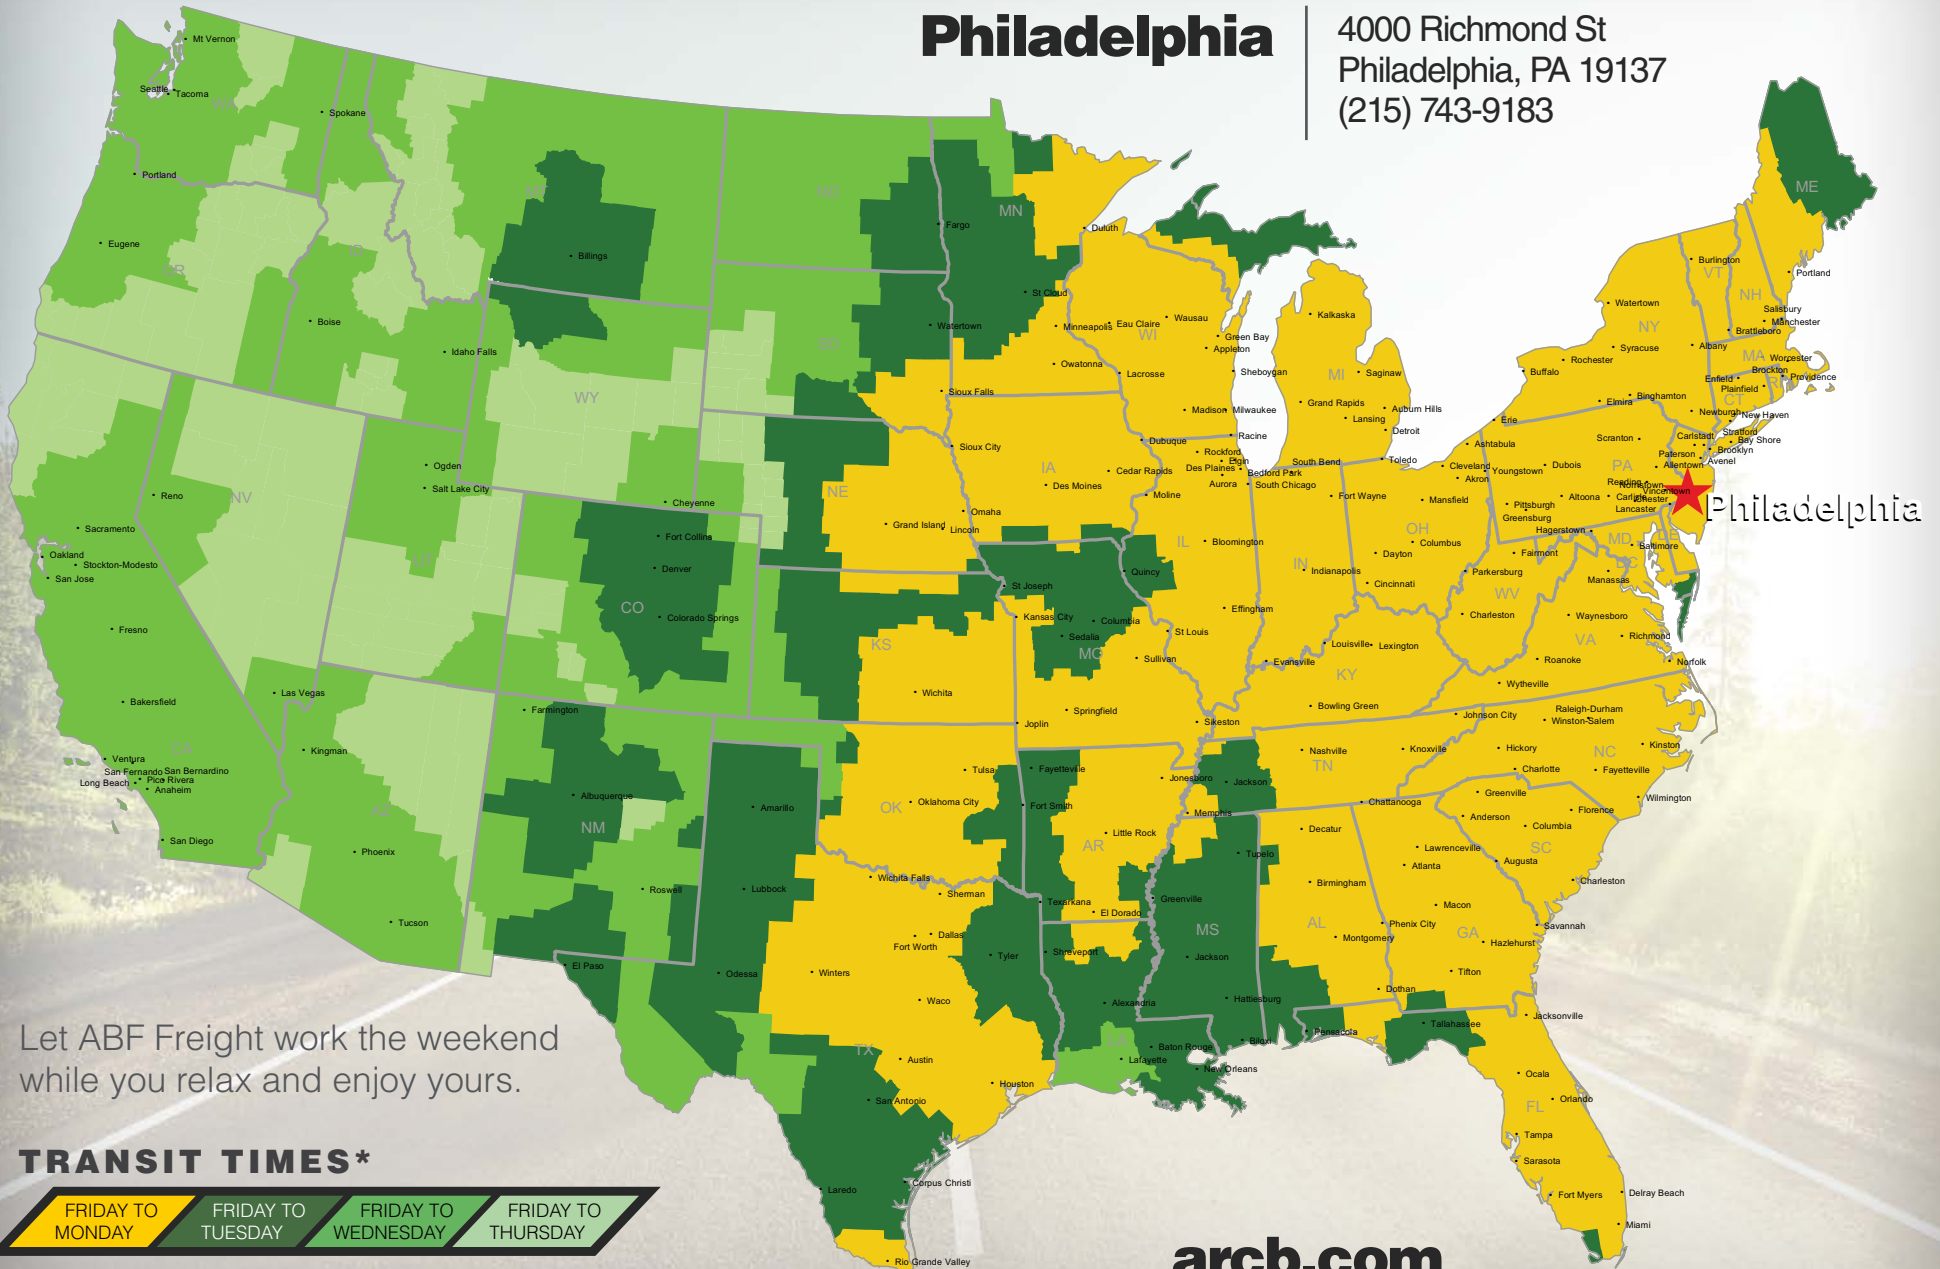

Philadelphia

4000 Richmond St
Philadelphia, PA 19137
(215) 743-9183

Let ABF Freight work the weekend while you relax and enjoy yours.

TRANSIT TIMES*

FRIDAY TO MONDAY

FRIDAY TO TUESDAY

FRIDAY TO WEDNESDAY

FRIDAY TO THURSDAY

*Map graphically represents outbound transit times to service centers and is for illustrative purposes only. For a specific transit request, visit arcb.com or contact your account manager.

arcb.com

022018 - 049