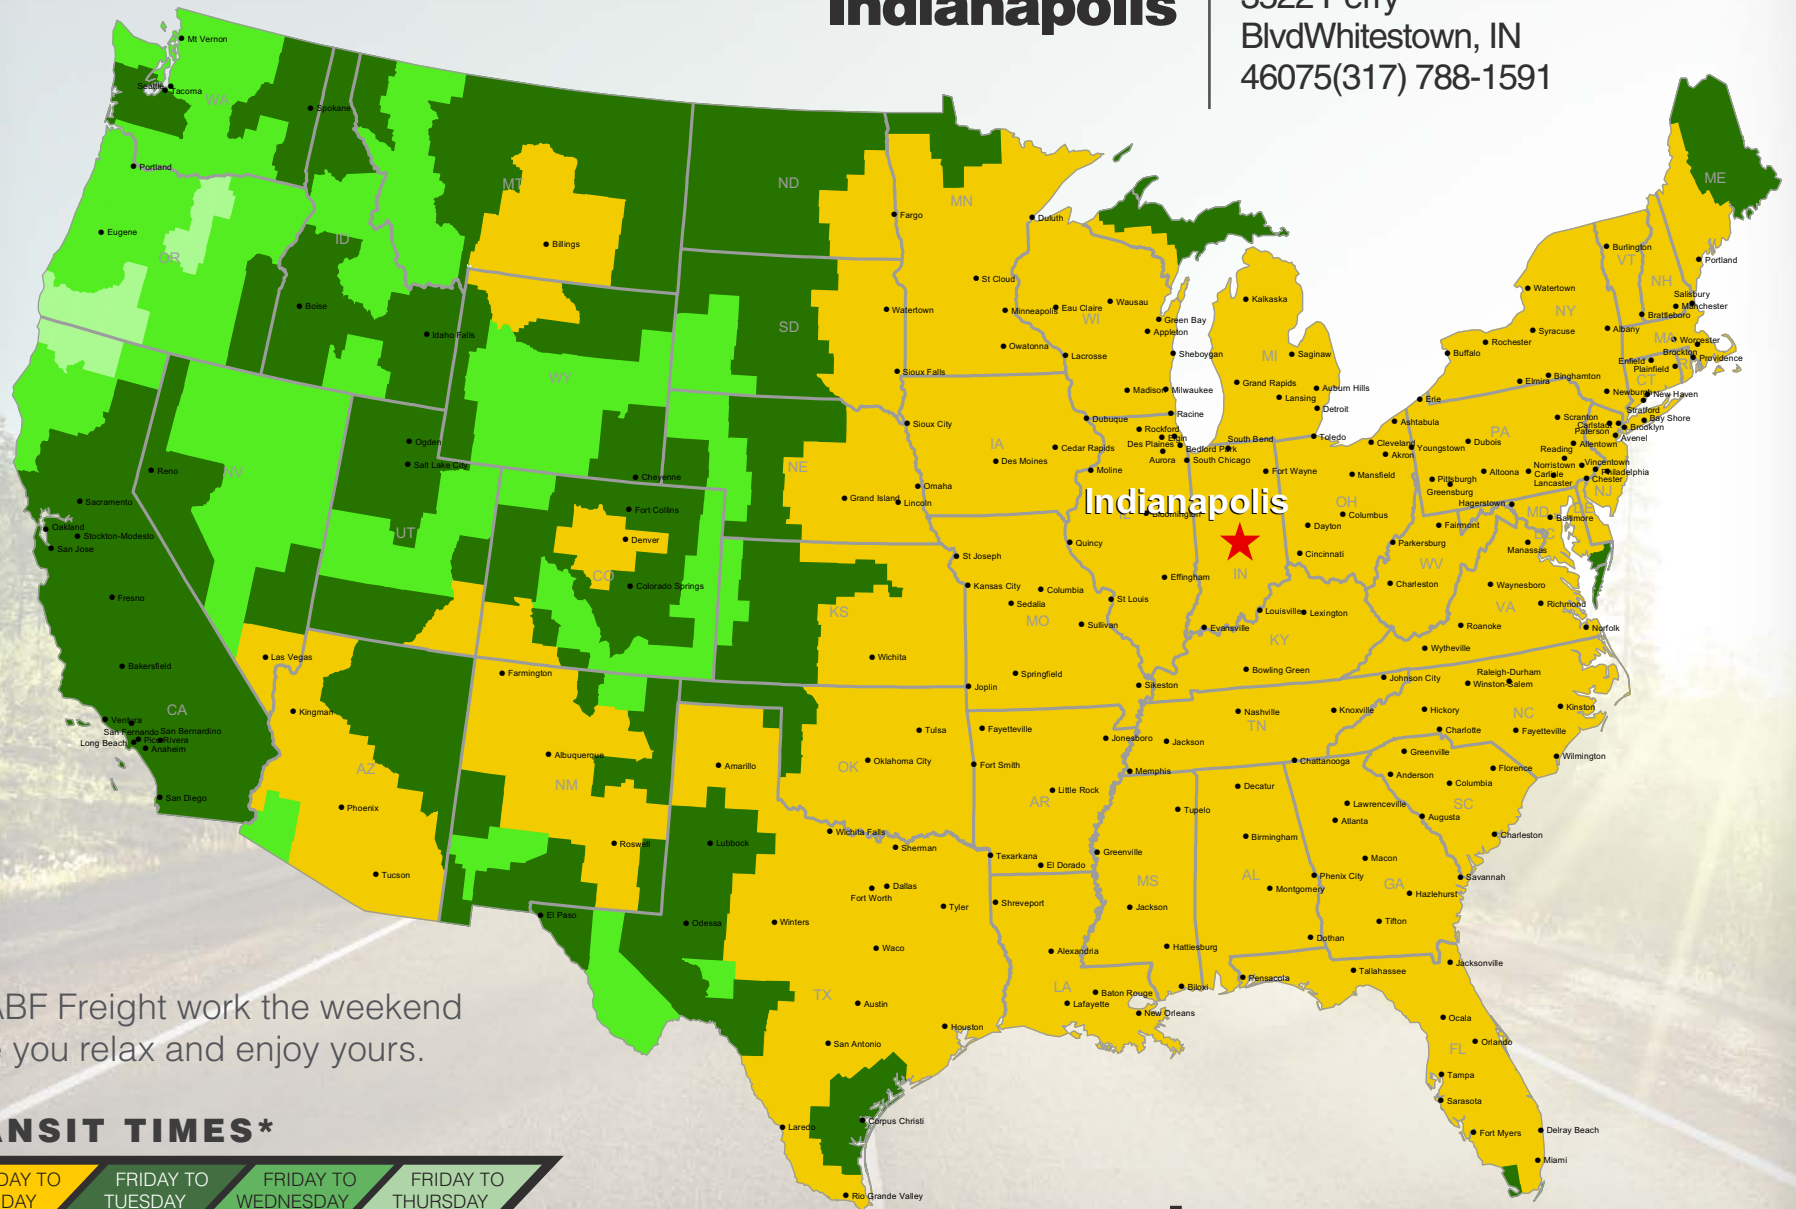

Indianapolis

3522 Perry
BlvdWhitestown, IN
46075(317) 788-1591

Let ABF Freight work the weekend while you relax and enjoy yours.

TRANSIT TIMES*

FRIDAY TO MONDAY	FRIDAY TO TUESDAY	FRIDAY TO WEDNESDAY	FRIDAY TO THURSDAY
------------------	-------------------	---------------------	--------------------

*Map graphically represents outbound transit times to service centers and is for illustrative purposes only. For a specific transit request, visit arcb.com or contact your account manager.

arcb.com

022018 - 050