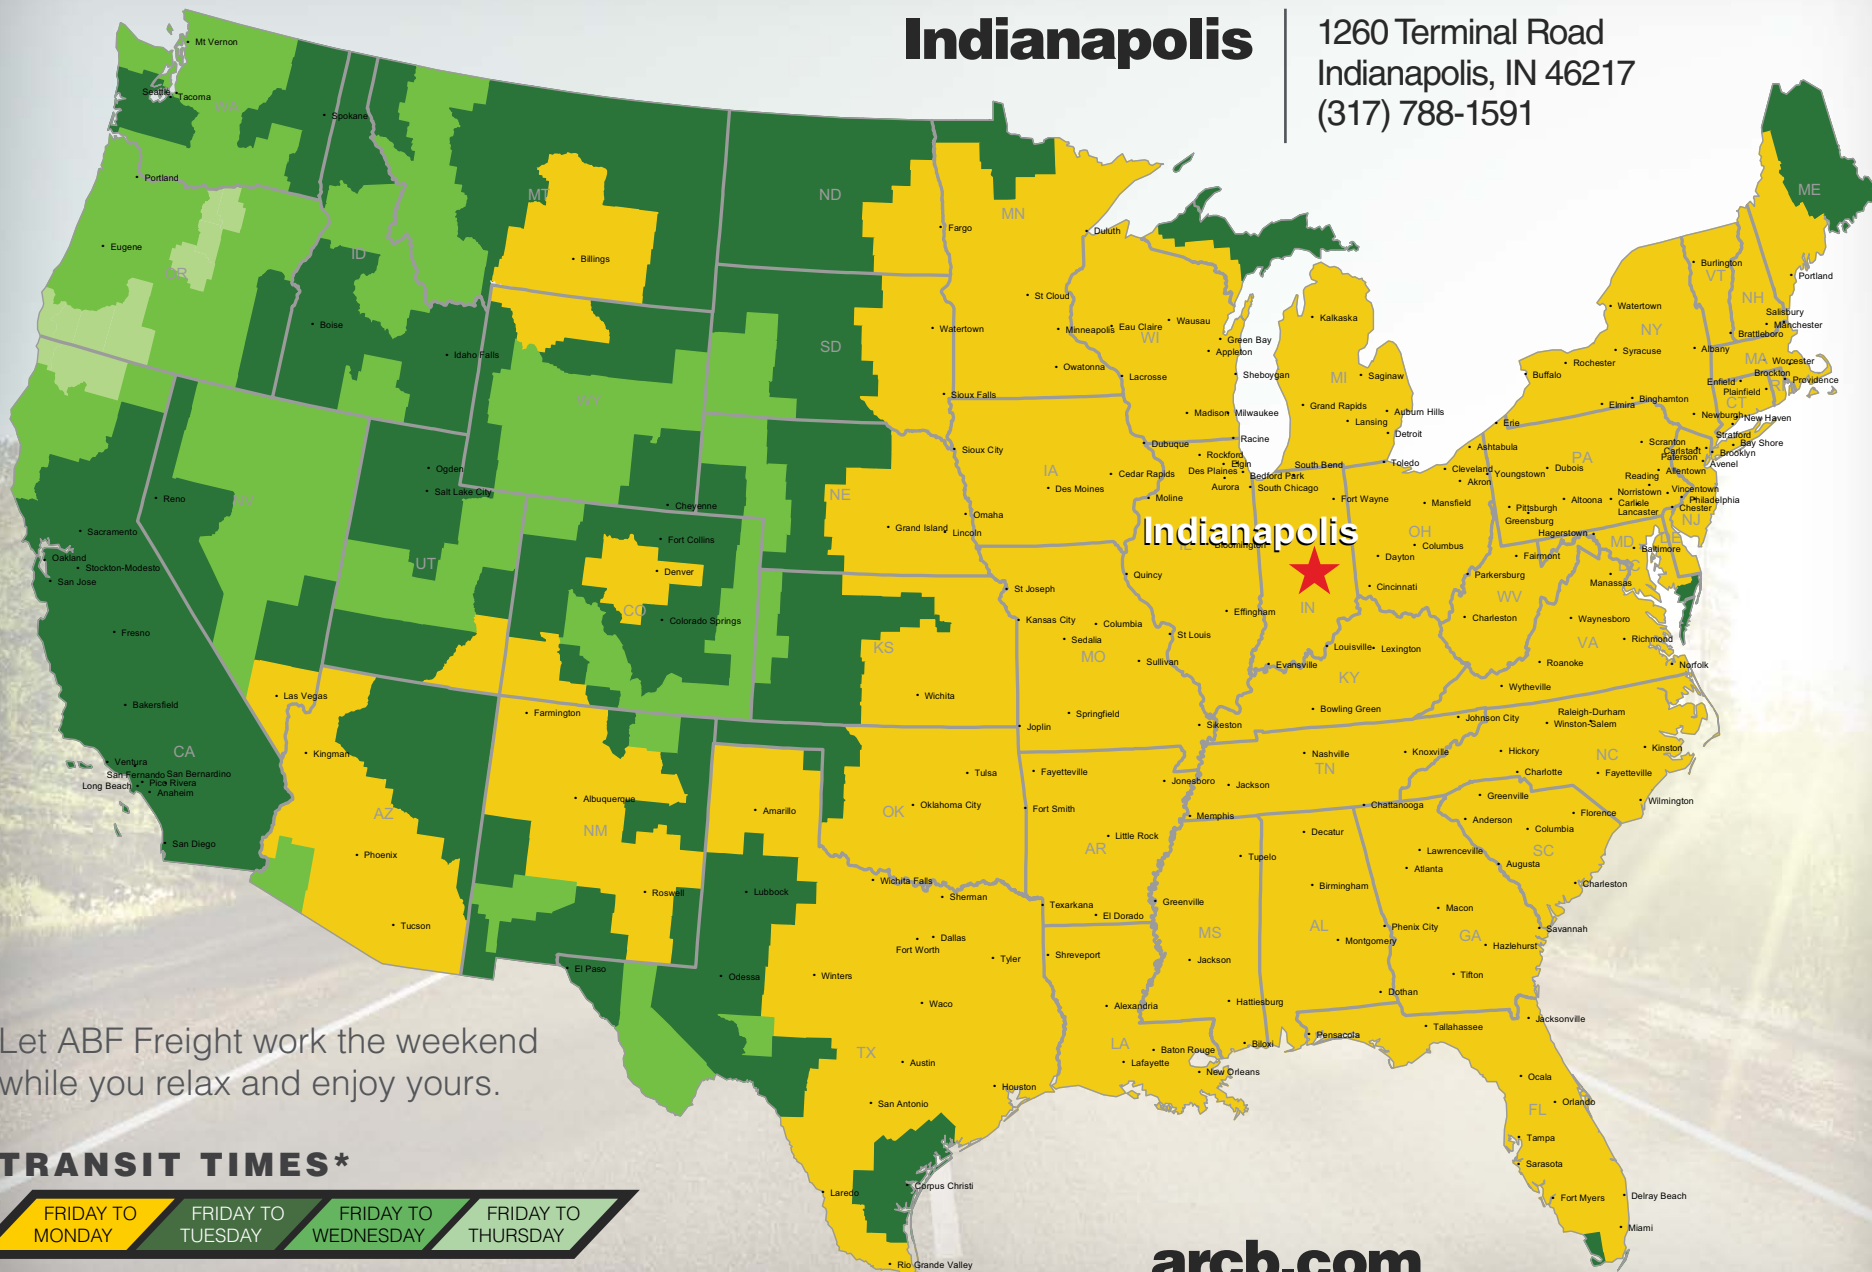

Indianapolis

1260 Terminal Road
Indianapolis, IN 46217
(317) 788-1591

Let ABF Freight work the weekend while you relax and enjoy yours.

TRANSIT TIMES*

FRIDAY TO MONDAY	FRIDAY TO TUESDAY	FRIDAY TO WEDNESDAY	FRIDAY TO THURSDAY
------------------	-------------------	---------------------	--------------------

*Map graphically represents outbound transit times to service centers and is for illustrative purposes only. For a specific transit request, visit arcb.com or contact your account manager.

arcb.com