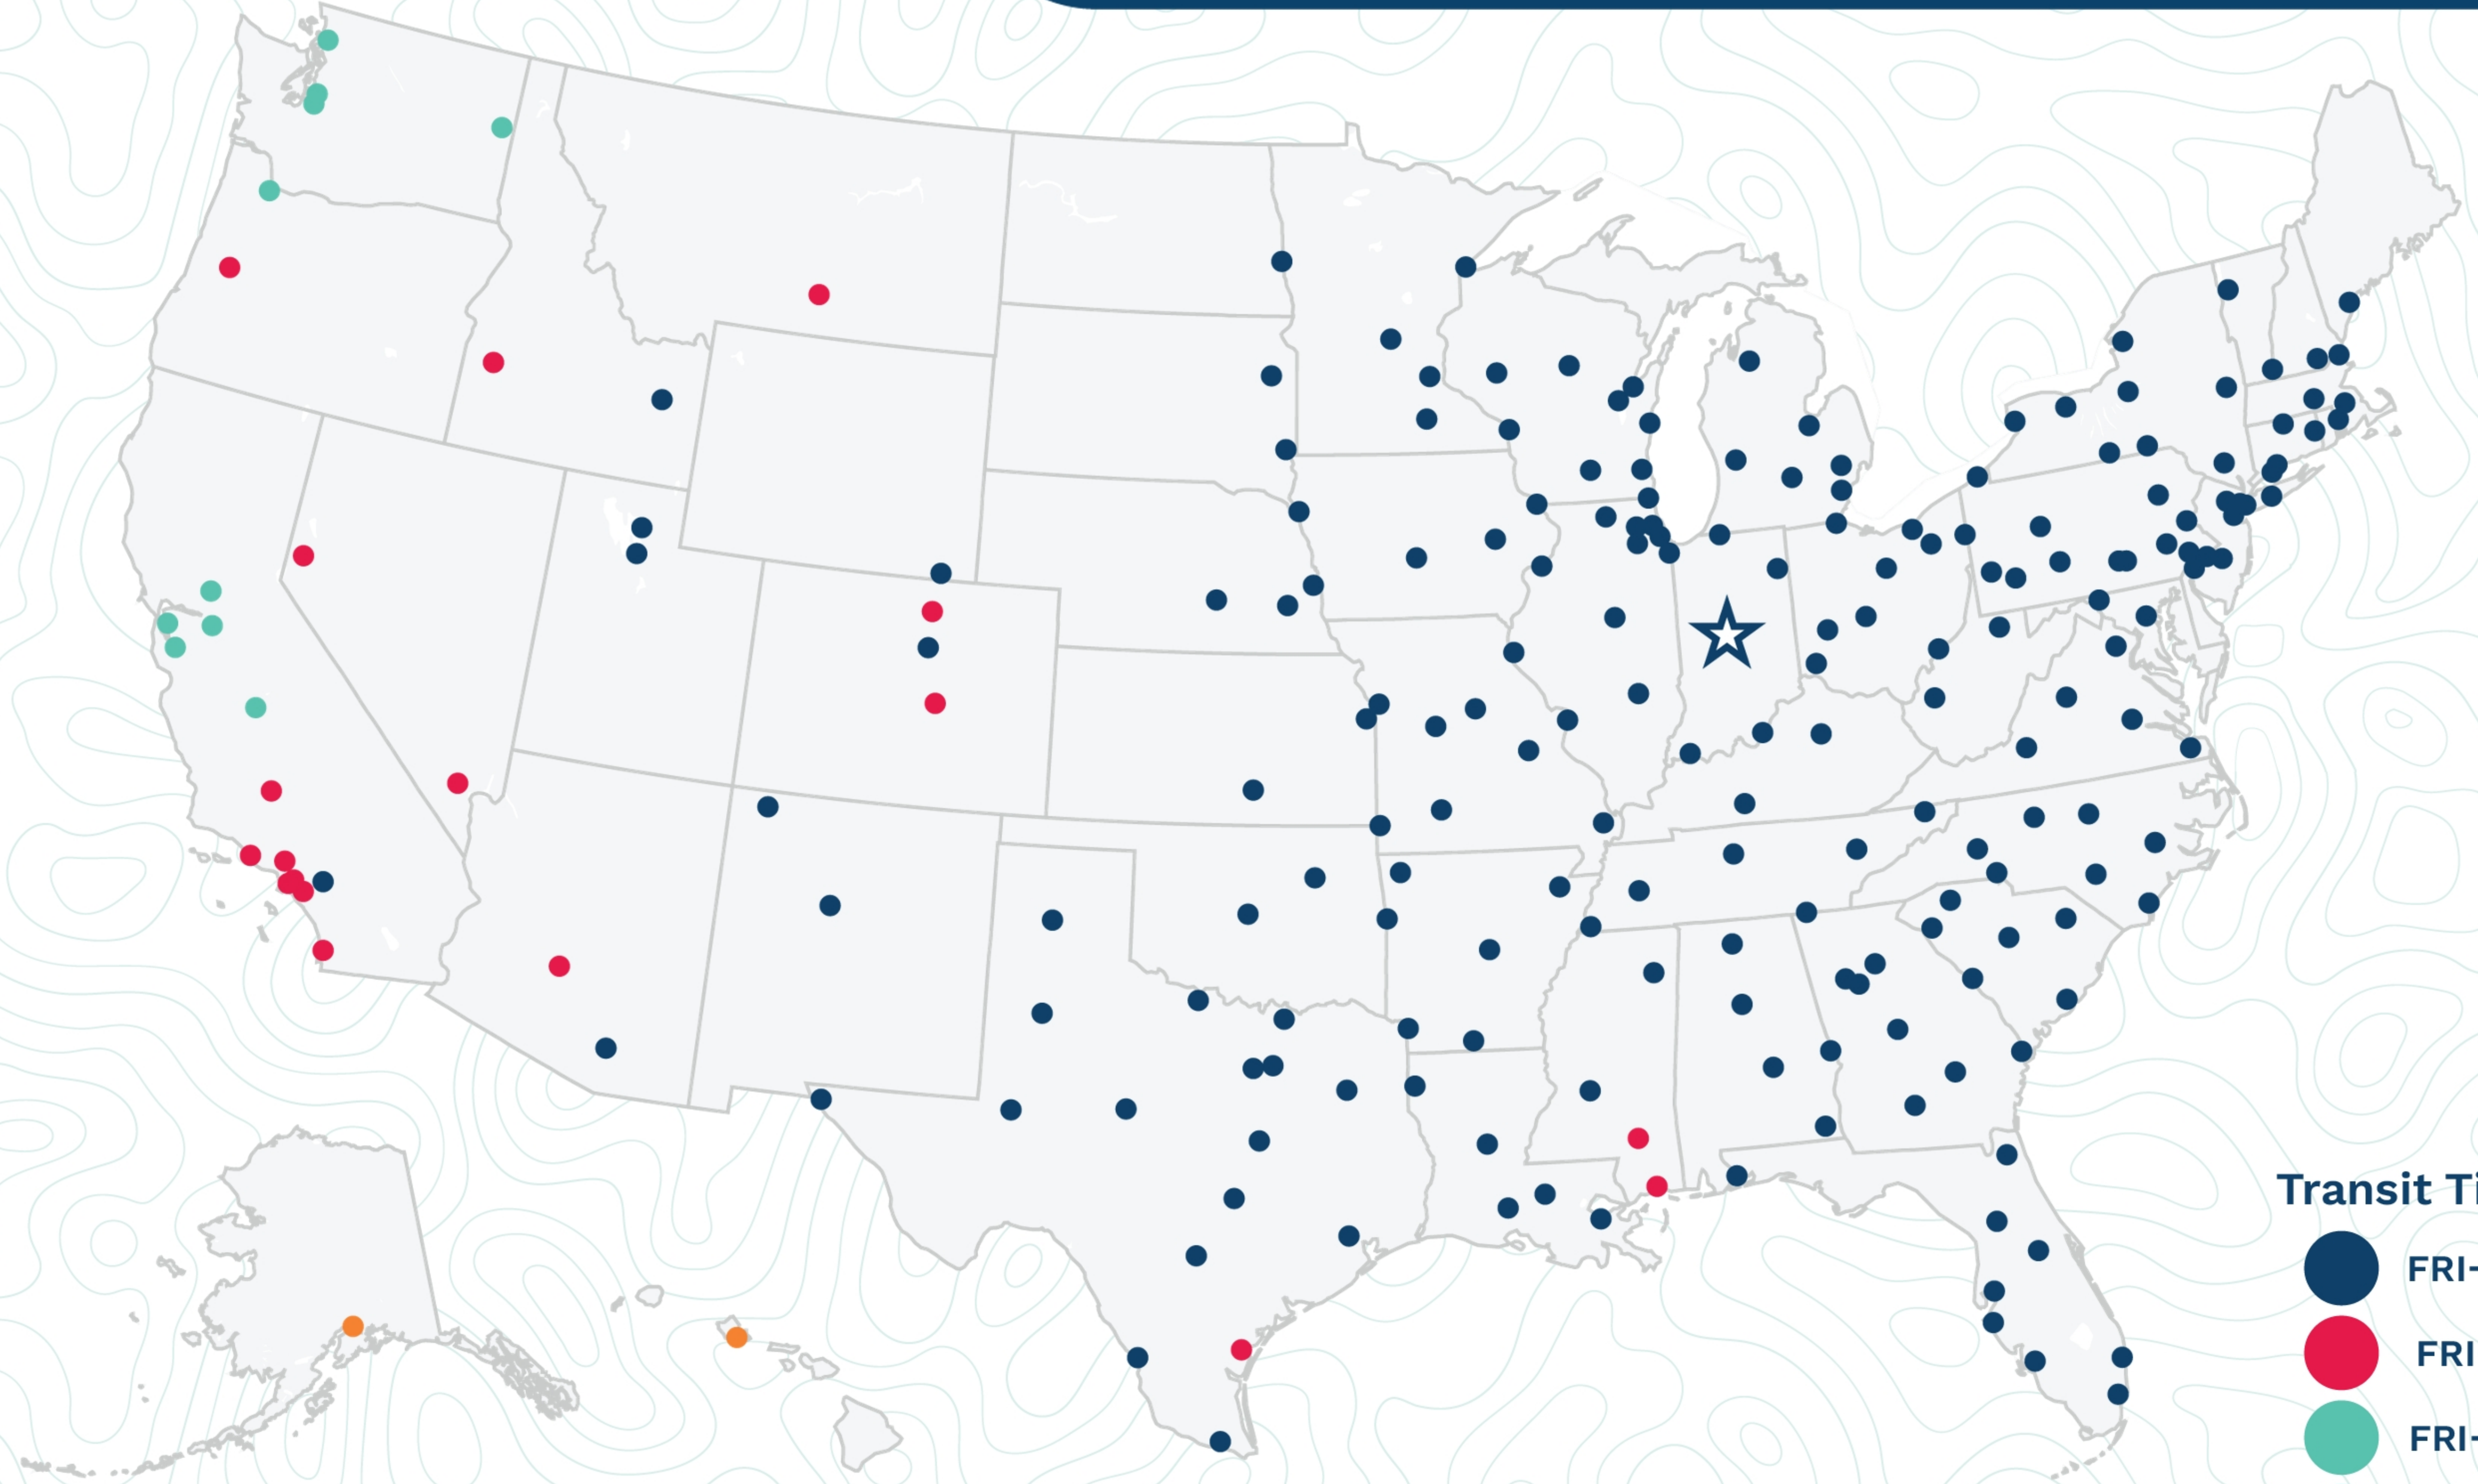

## Indianapolis

3522 Perry Blvd  
Whitestown, IN 46075  
(317) 788-1591

### Transit Times\*

- FRI-MON
- FRI-TUE
- FRI-WED
- FRI-THU
- FRI-FRI
- 1 WEEK +

\*Map graphically represents outbound transit times to service centers and is for illustrative purposes only.