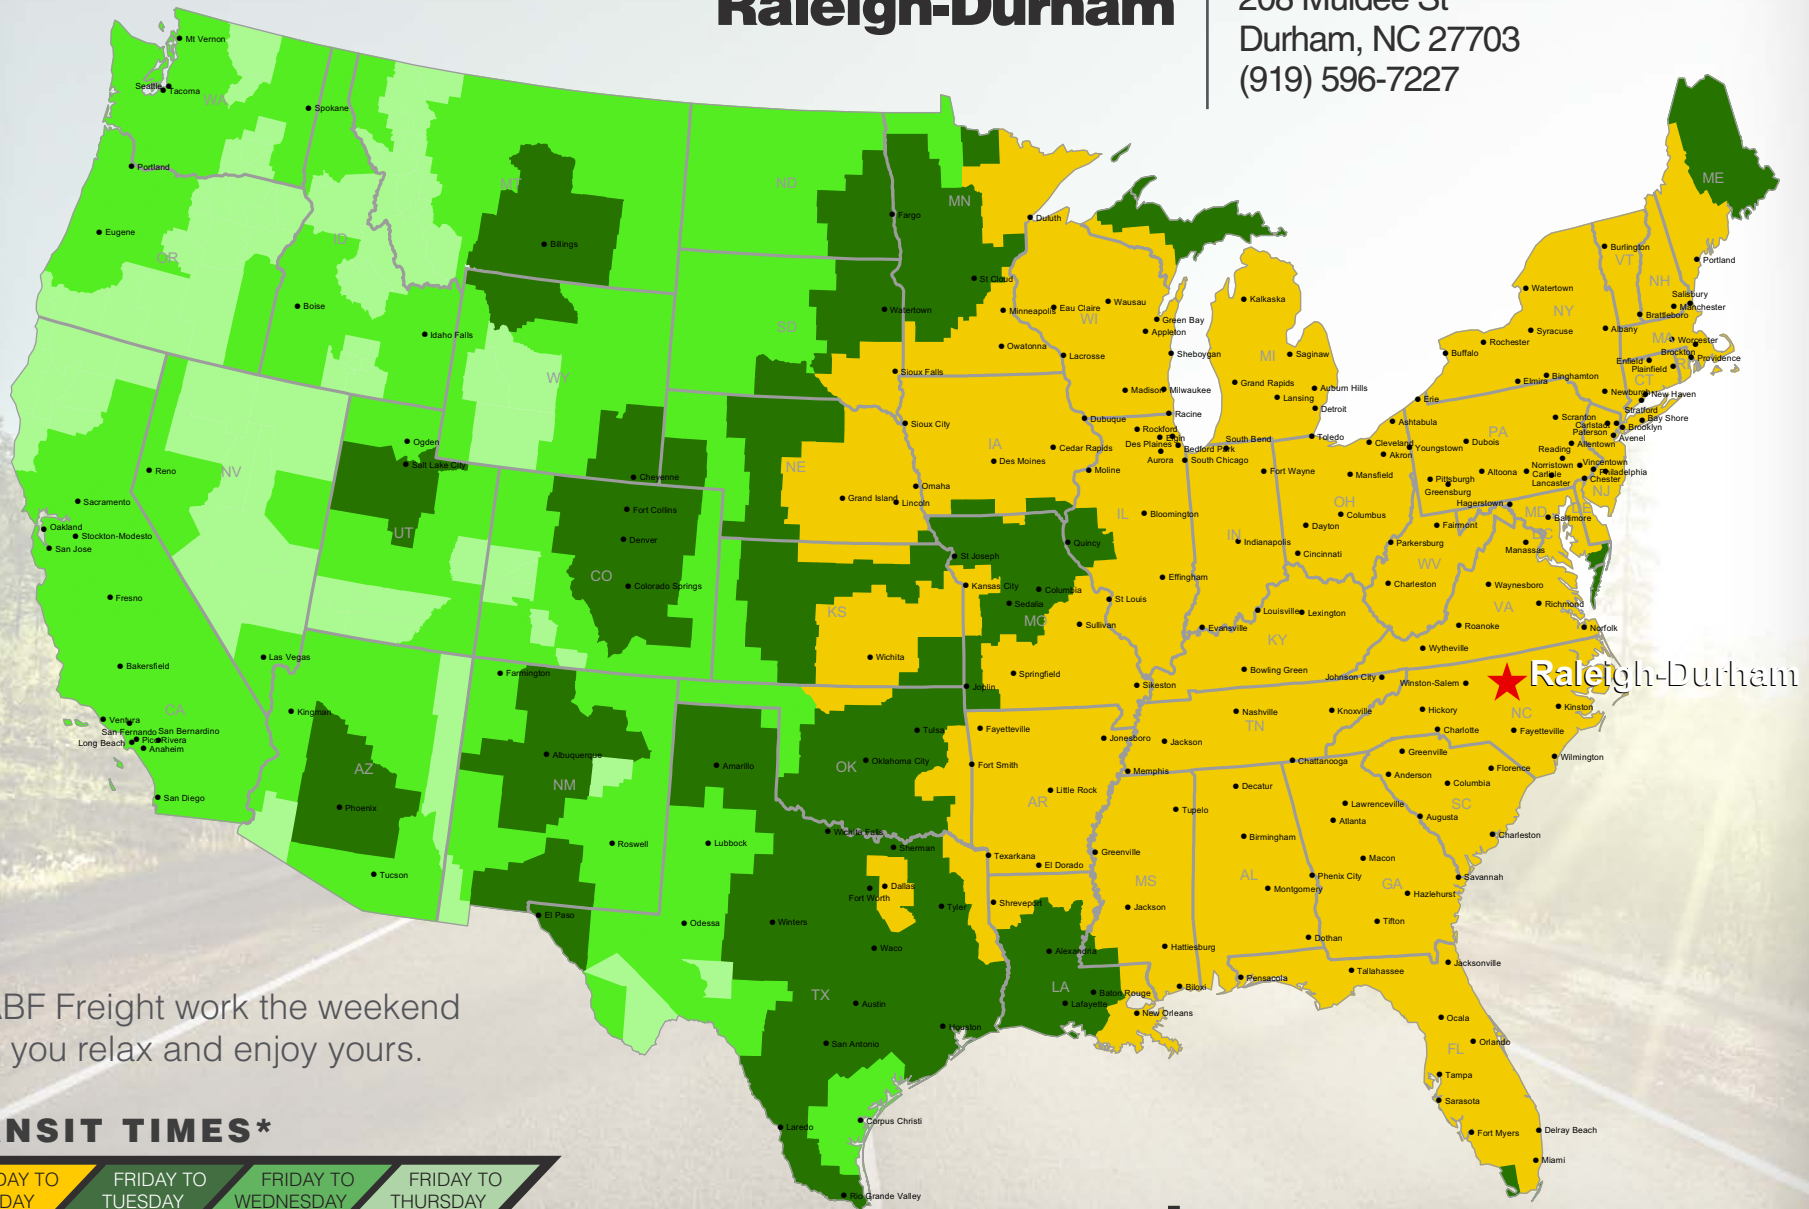

Raleigh-Durham

208 Muldee St
Durham, NC 27703
(919) 596-7227

Let ABF Freight work the weekend while you relax and enjoy yours.

TRANSIT TIMES*

FRIDAY TO MONDAY

FRIDAY TO TUESDAY

FRIDAY TO WEDNESDAY

FRIDAY TO THURSDAY

*Map graphically represents outbound transit times to service centers and is for illustrative purposes only. For a specific transit request, visit arcb.com or contact your account manager.

arcb.com

022018-052