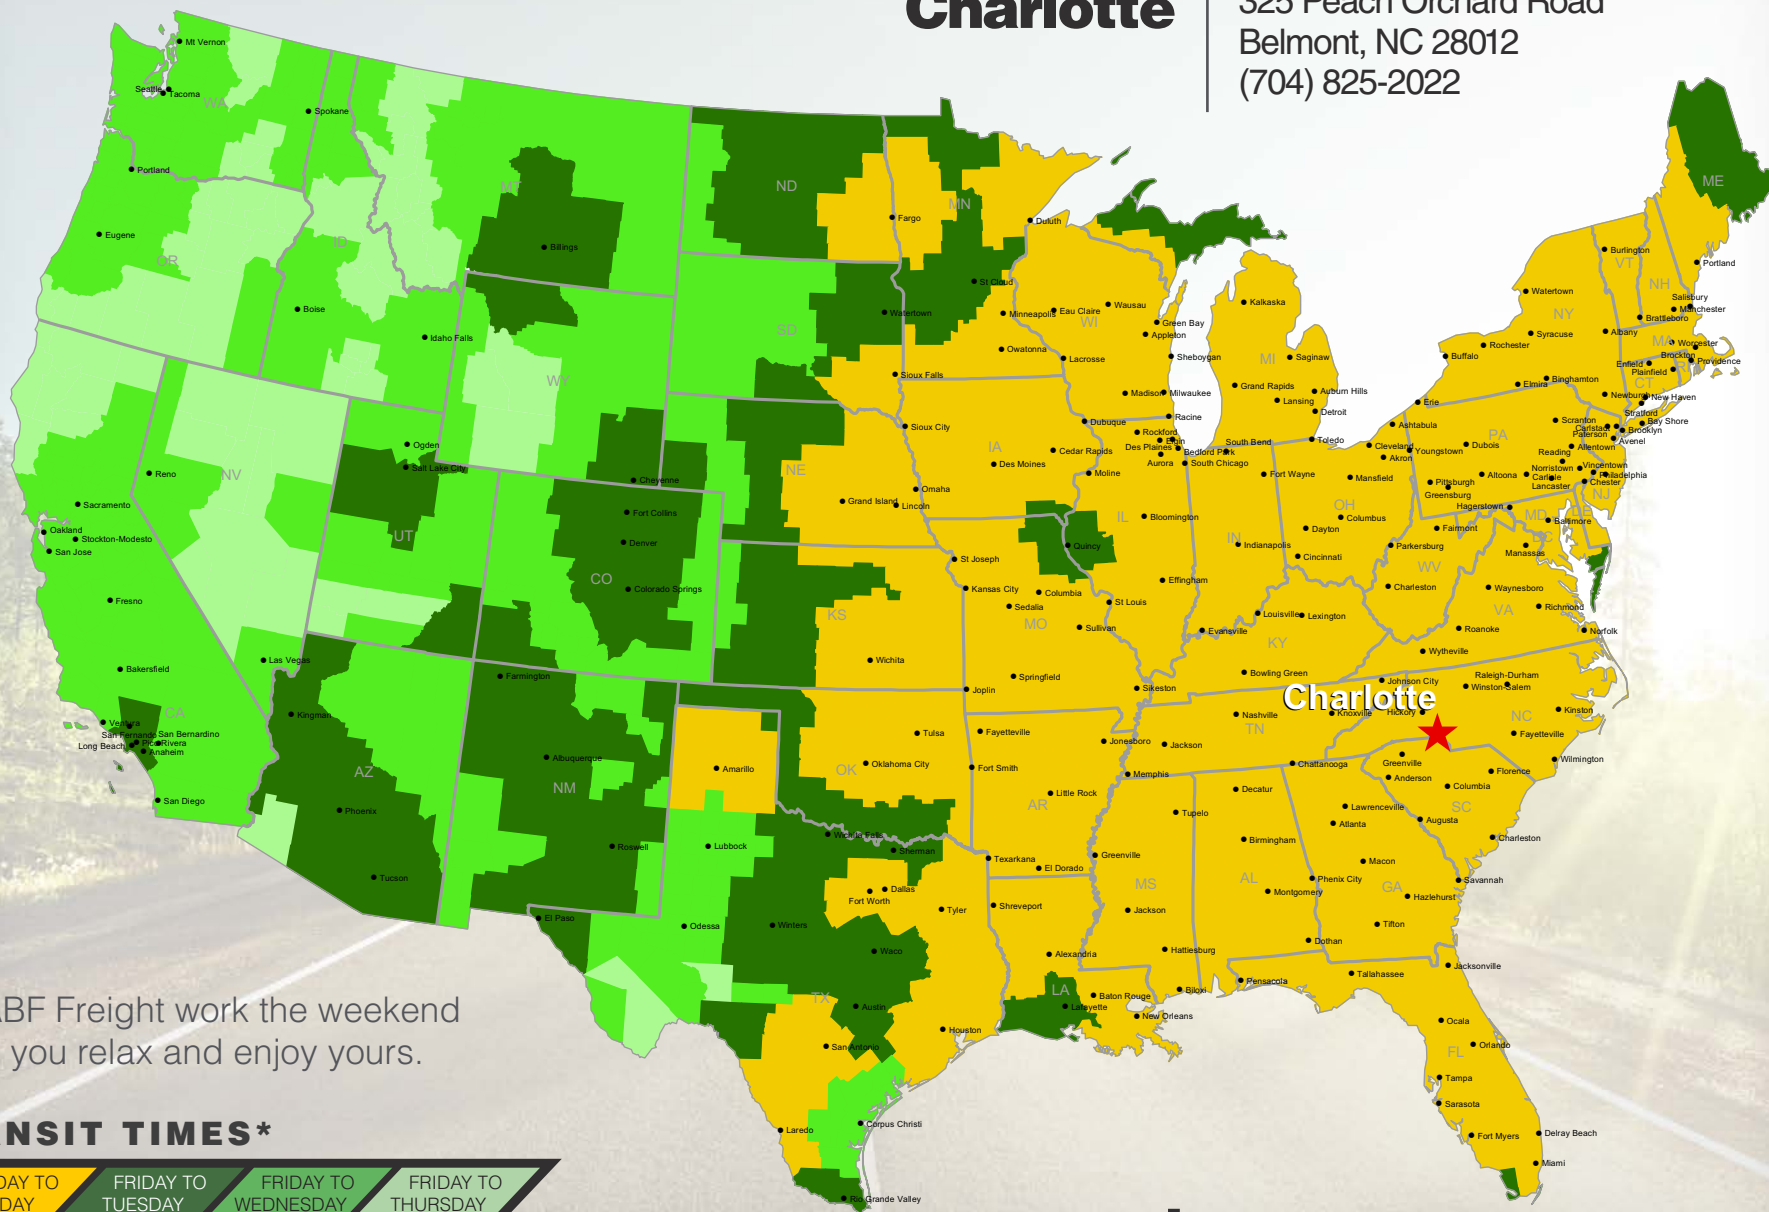

Charlotte

325 Peach Orchard Road
Belmont, NC 28012
(704) 825-2022

Let ABF Freight work the weekend while you relax and enjoy yours.

TRANSIT TIMES*

FRIDAY TO MONDAY

FRIDAY TO TUESDAY

FRIDAY TO WEDNESDAY

FRIDAY TO THURSDAY

*Map graphically represents outbound transit times to service centers and is for illustrative purposes only. For a specific transit request, visit arcb.com or contact your account manager.

arcb.com

022018-054