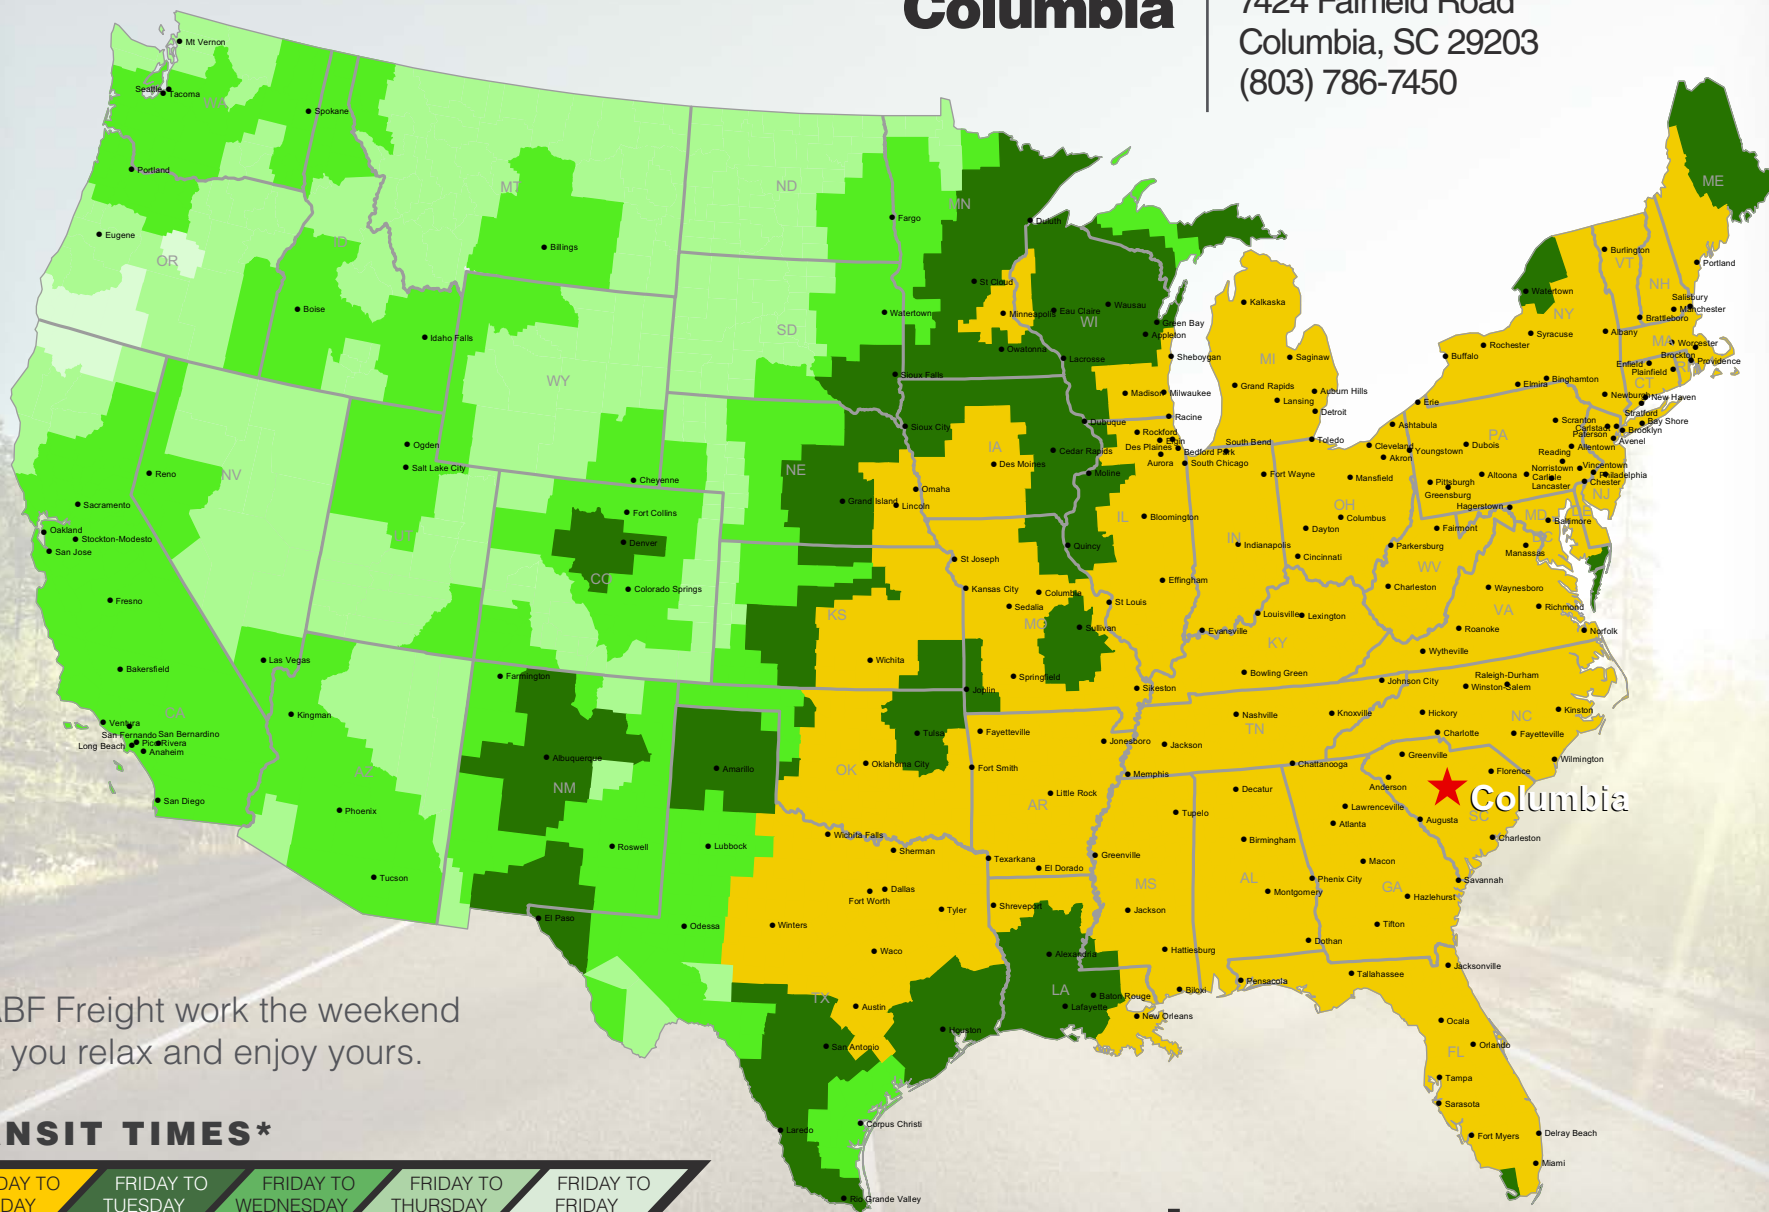

Columbia

7424 Fairfield Road
Columbia, SC 29203
(803) 786-7450

Let ABF Freight work the weekend while you relax and enjoy yours.

TRANSIT TIMES*

*Map graphically represents outbound transit times to service centers and is for illustrative purposes only. For a specific transit request, visit arcb.com or contact your account manager.