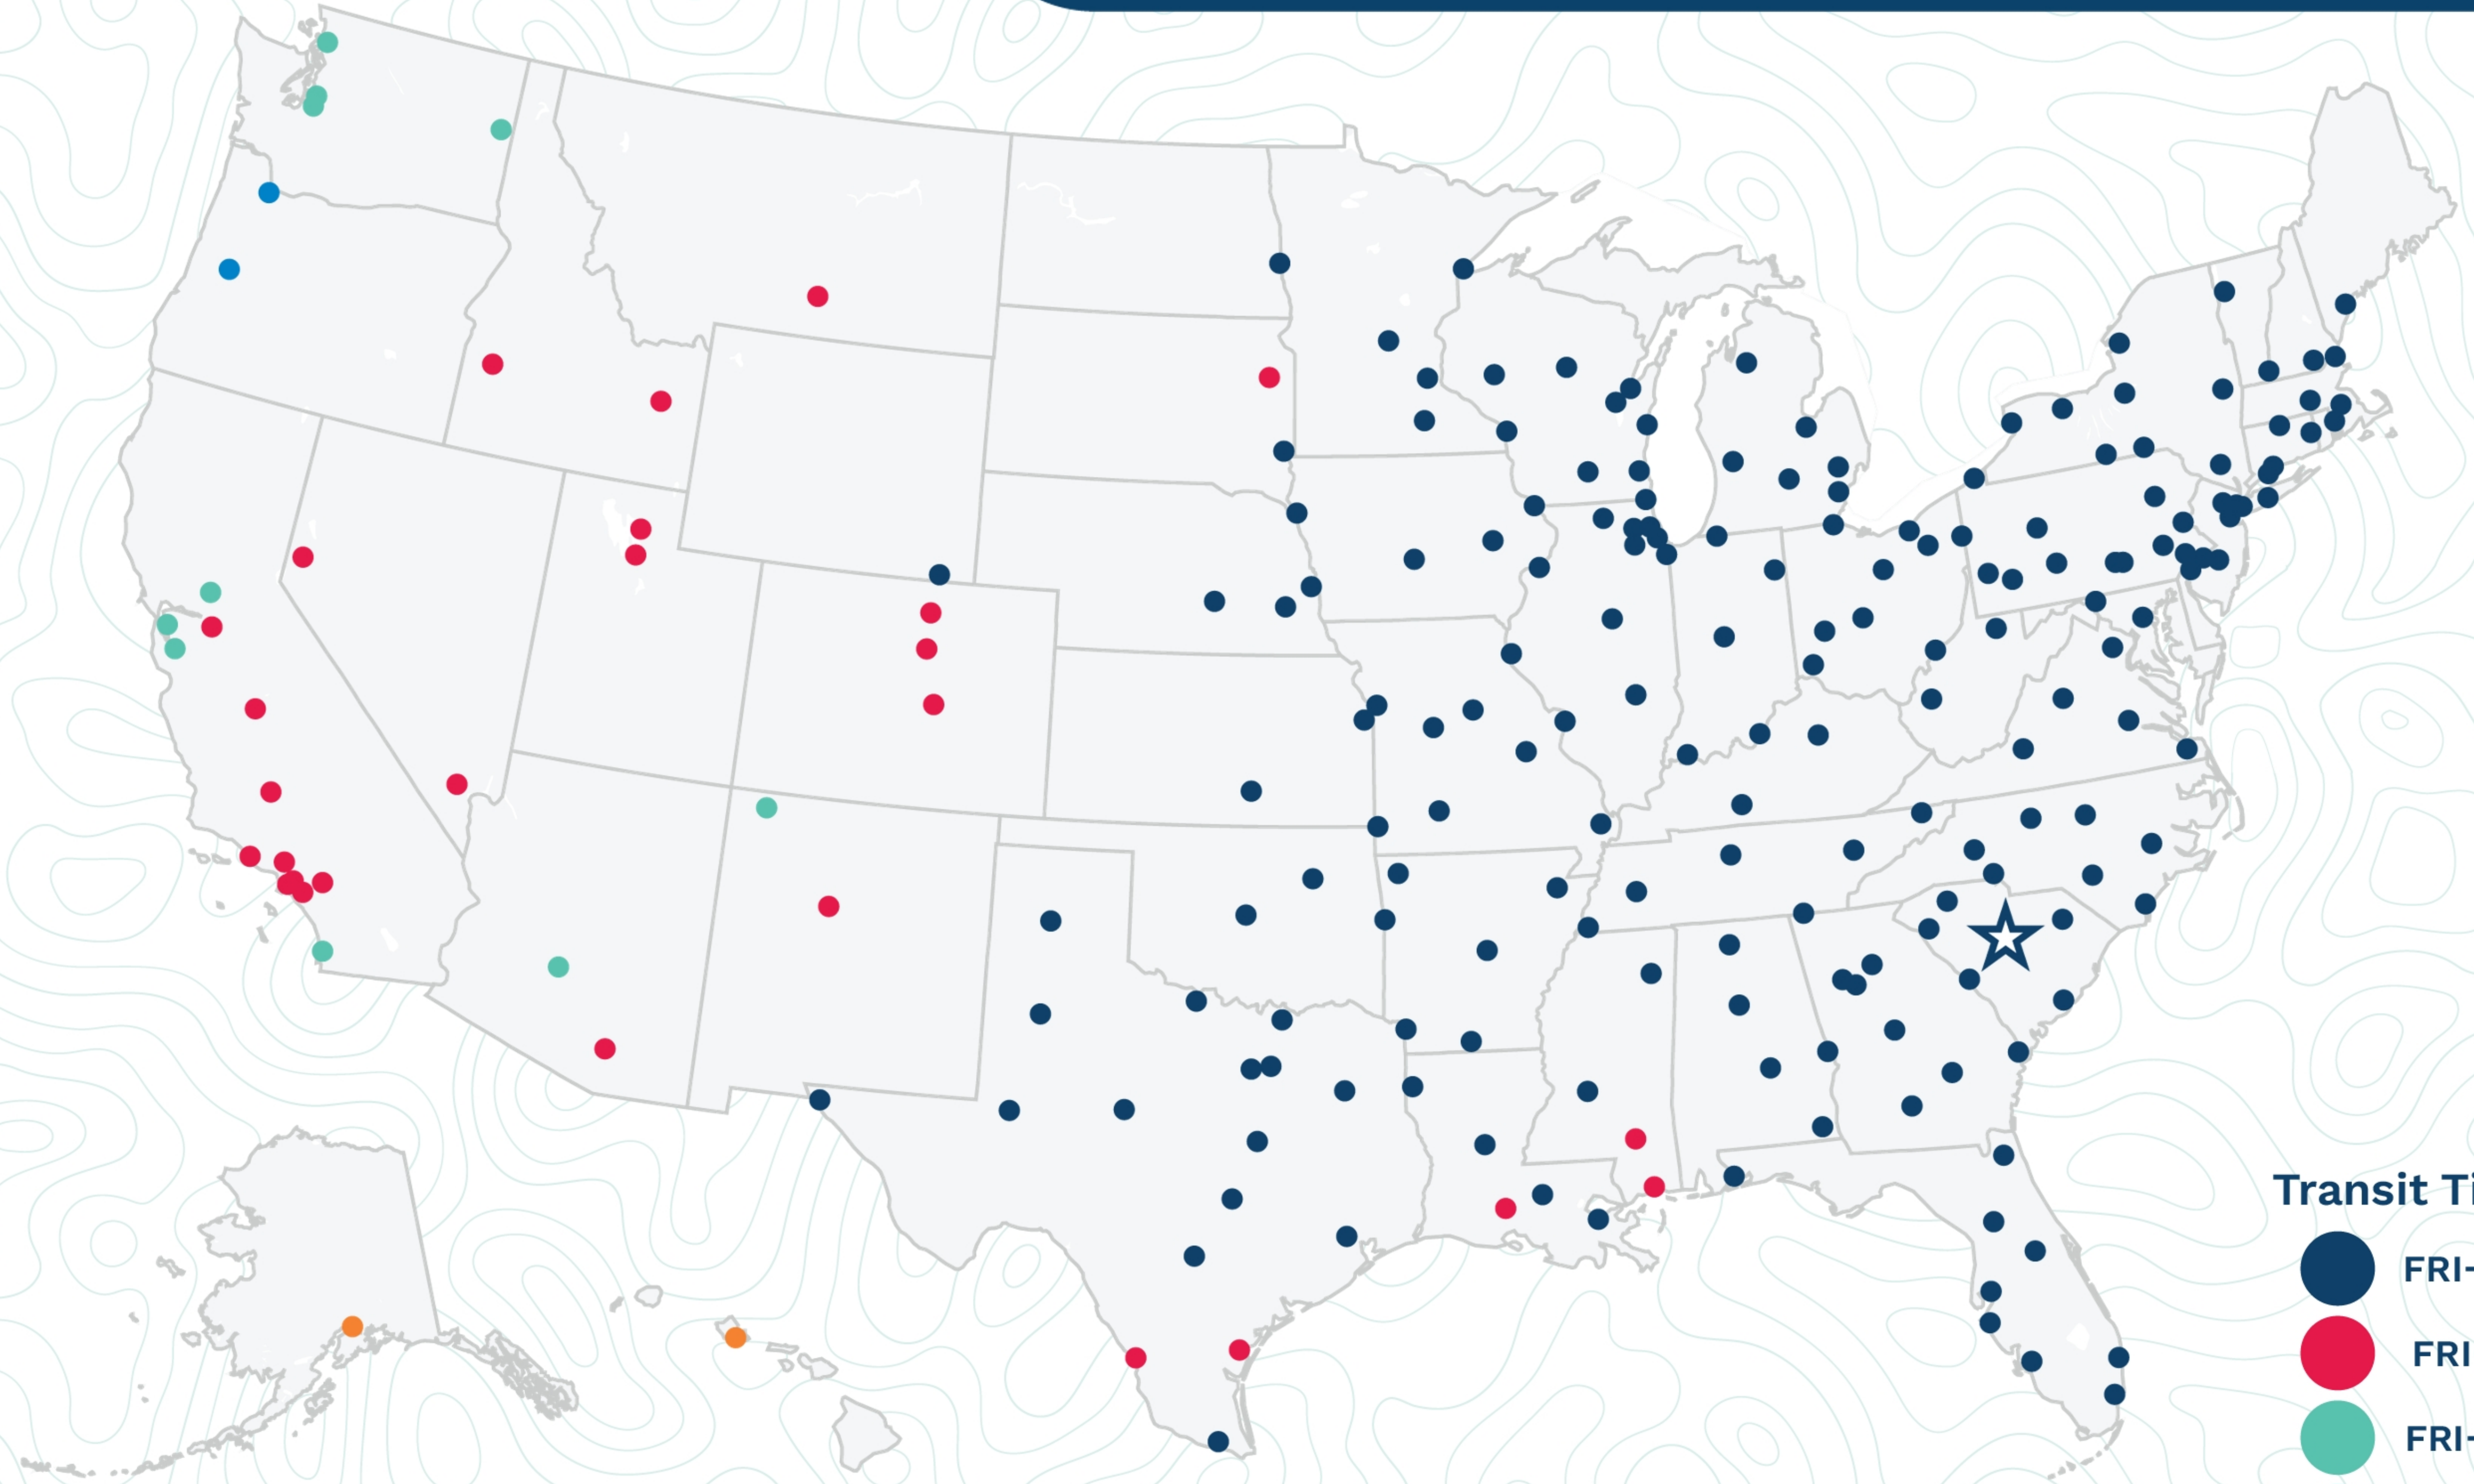

Columbia

7424 Fairfield Rd  
Columbia, SC 29203  
(803) 786-7450

- Transit Times\***
- FRI-MON
  - FRI-TUE
  - FRI-WED
  - FRI-THU
  - FRI-FRI
  - 1 WEEK +

\*Map graphically represents outbound transit times to service centers and is for illustrative purposes only.